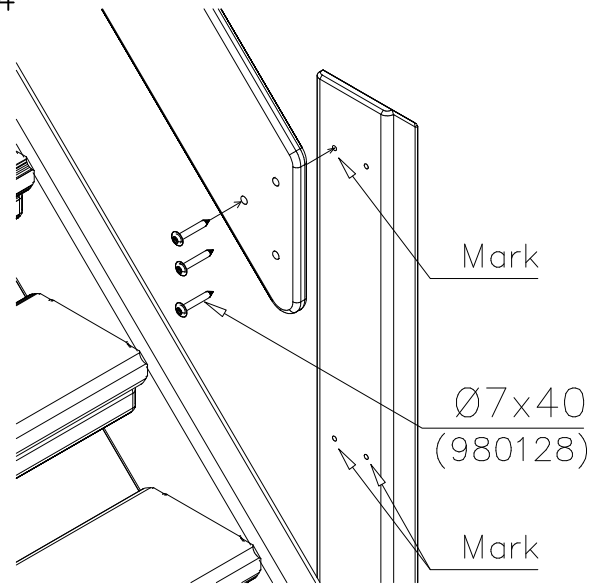

DET 5

DET 6

STAIRS OPTIONS +870

707191		707191-602 DARK BROWN 707191-603 LIGHT BROWN 707191-604 LIGHT GRAY	
--------	---	--	--

RAILING OPTIONS

RAILS 707146		707146-701 BLUE 707146-702 YELLOW 707146-703 LIME 707146-704 DARK GRAY 707146-705 LIGHT GRAY 707146-706 RED	707146-707 GREEN 707146-708 FUXIA
-----------------	---	--	--------------------------------------