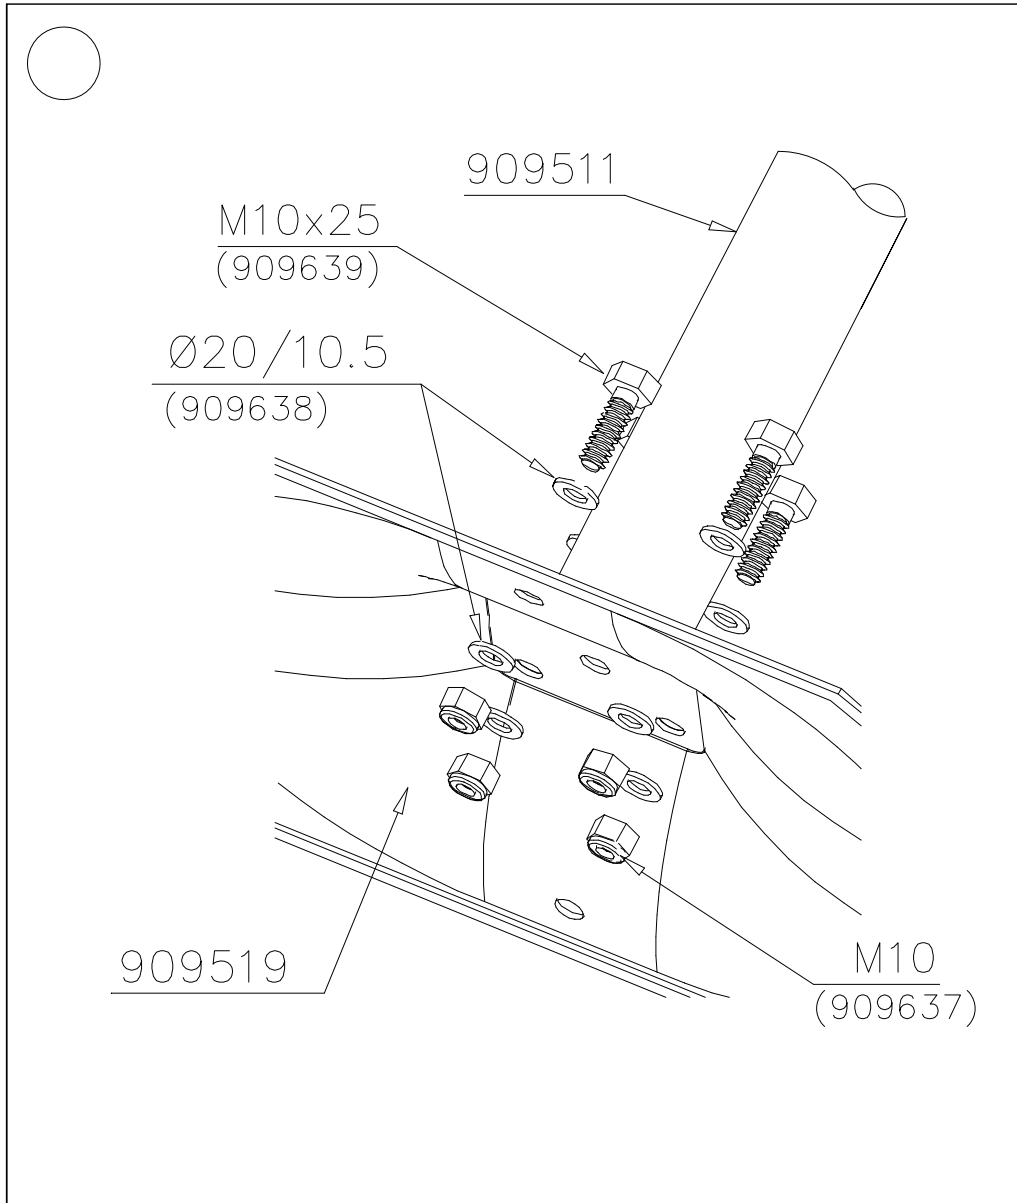

1(1)

② 905104	PCS		PCS
	4		
 M10	PCS		PCS

905104

LAPPSET® DEEP FOUNDATION

FOOT

DATE: 15.5.2018

1(1)

①	909511	PCS	②	909519	PCS
		1			1
	90x90x650			50x380x380	
③	909637	PCS	④	909638	PCS
		4			8
	M10			Ø20/10.5	
⑤	909639	PCS	⑥	905104	PCS
		4			4
	M10x25			M10	
		PCS			PCS
		PCS			PCS