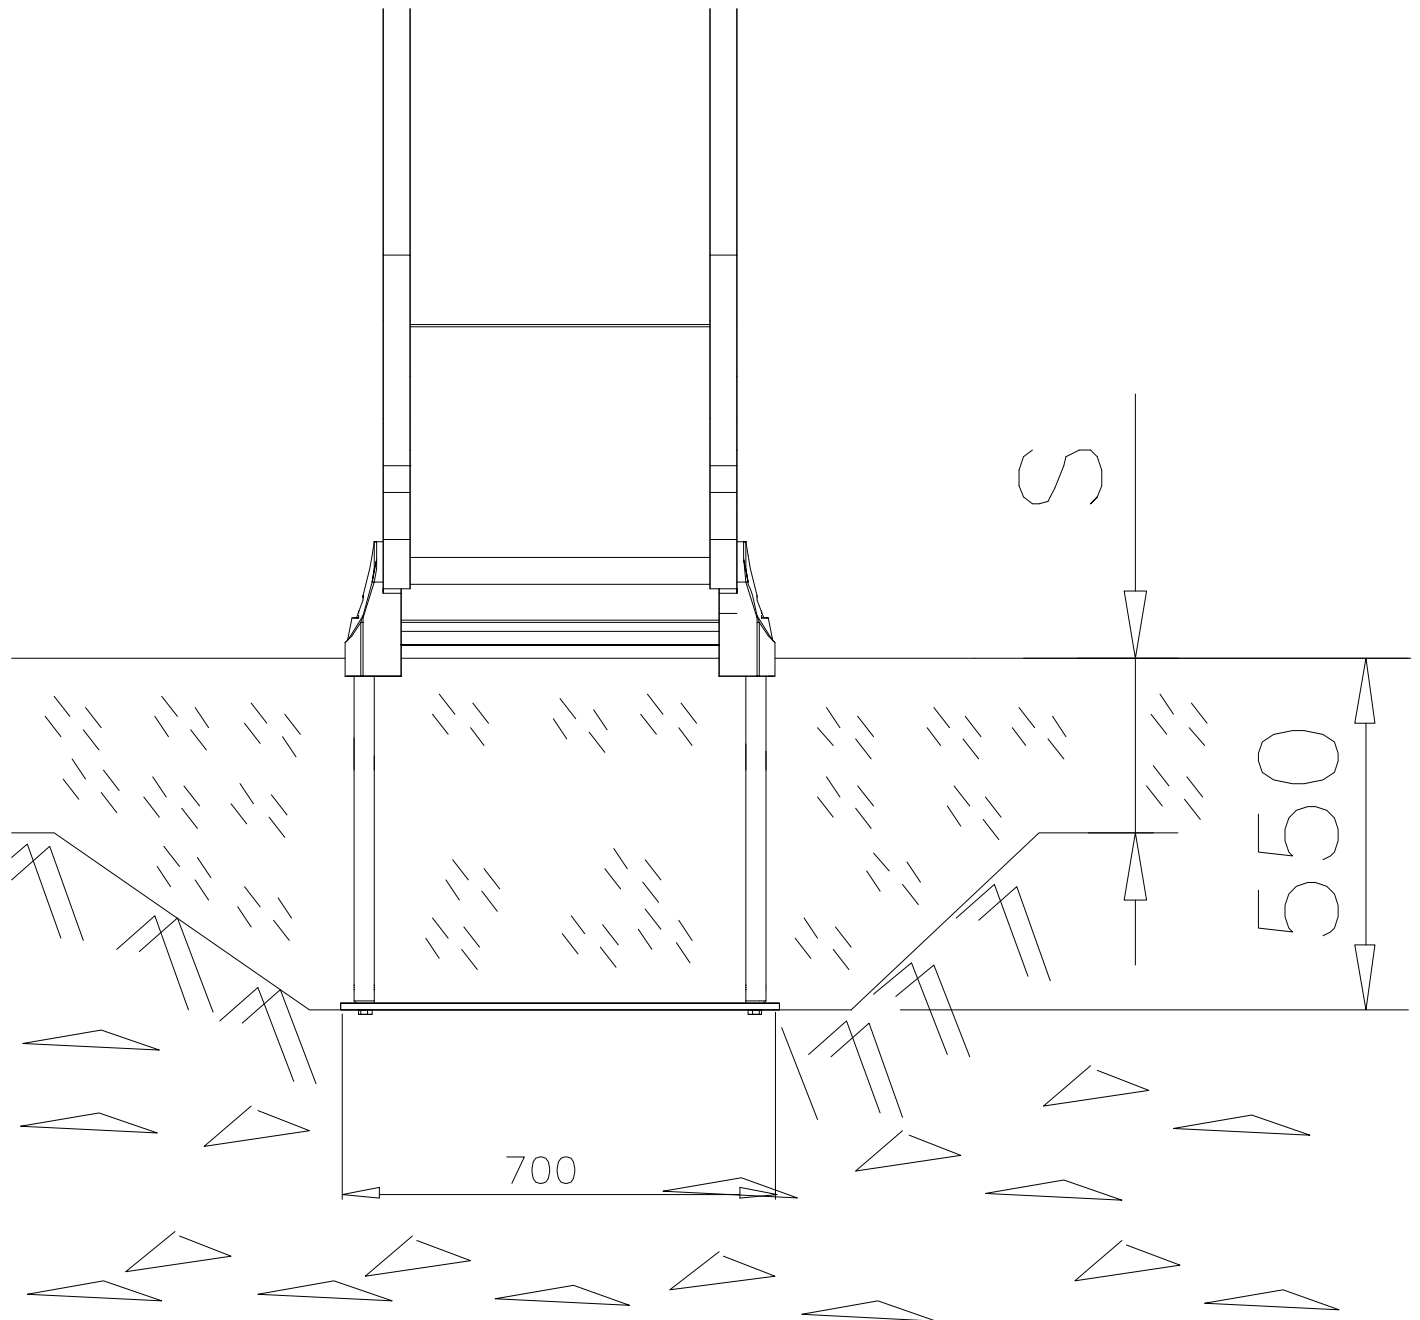

LAPPSET

DEEP FOUNDATION

SLIDE WOOD

DATE: 22.5.2015

1(1)