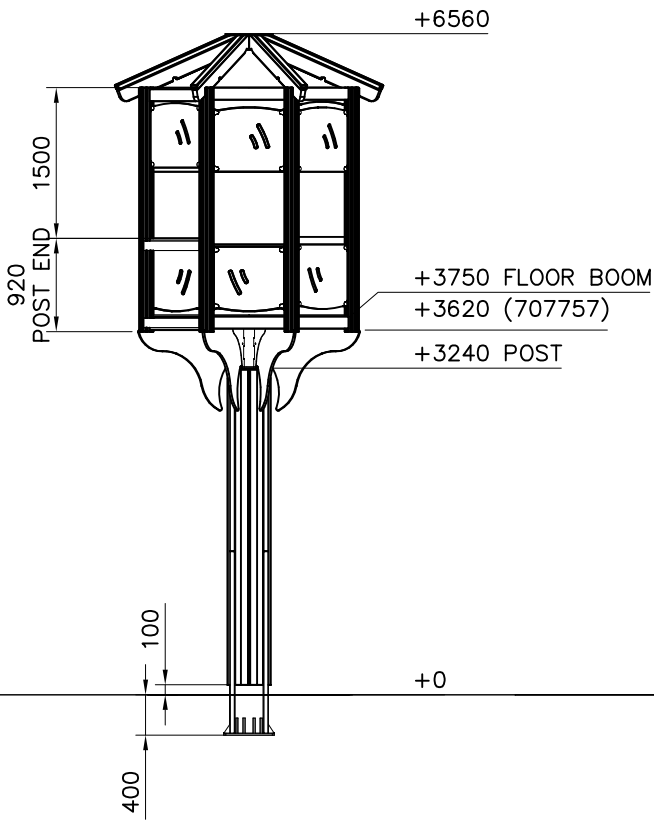

1:50

(A)

(B)