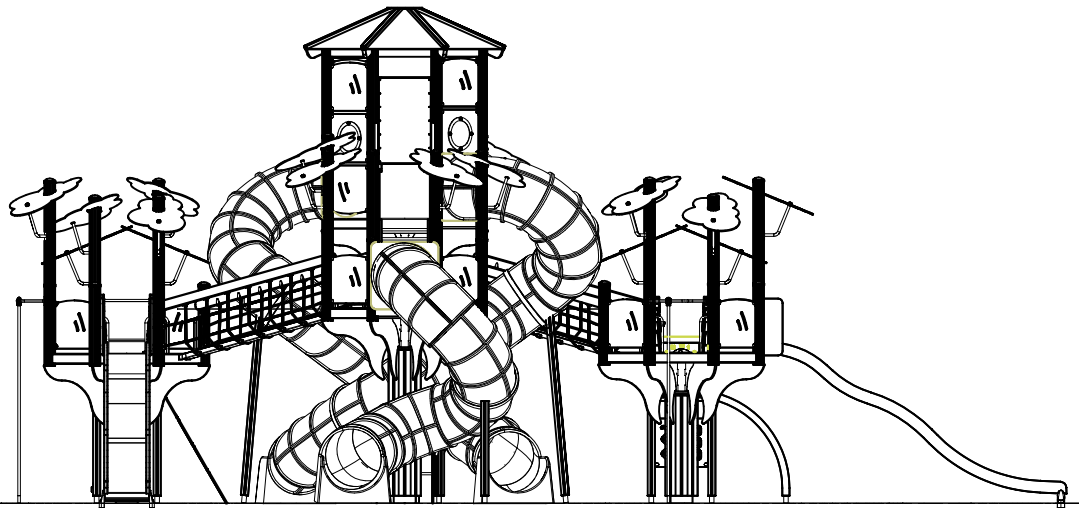

+6560

+4840

+3770

+2570

+1980

+1470

+0