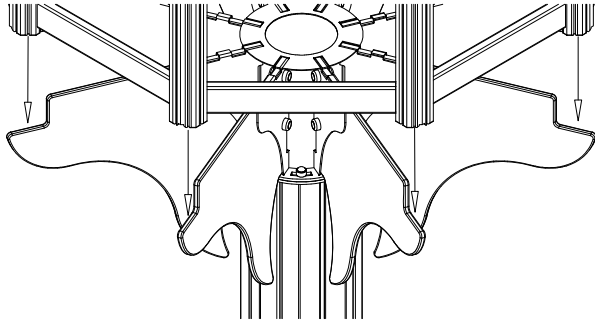

NOTE! Make sure that the groove in bottom of post is in right position.

DET 4