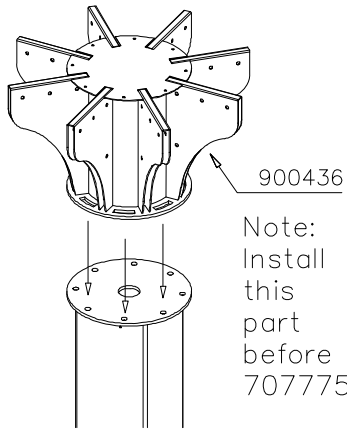

DET 1 (Big floor)