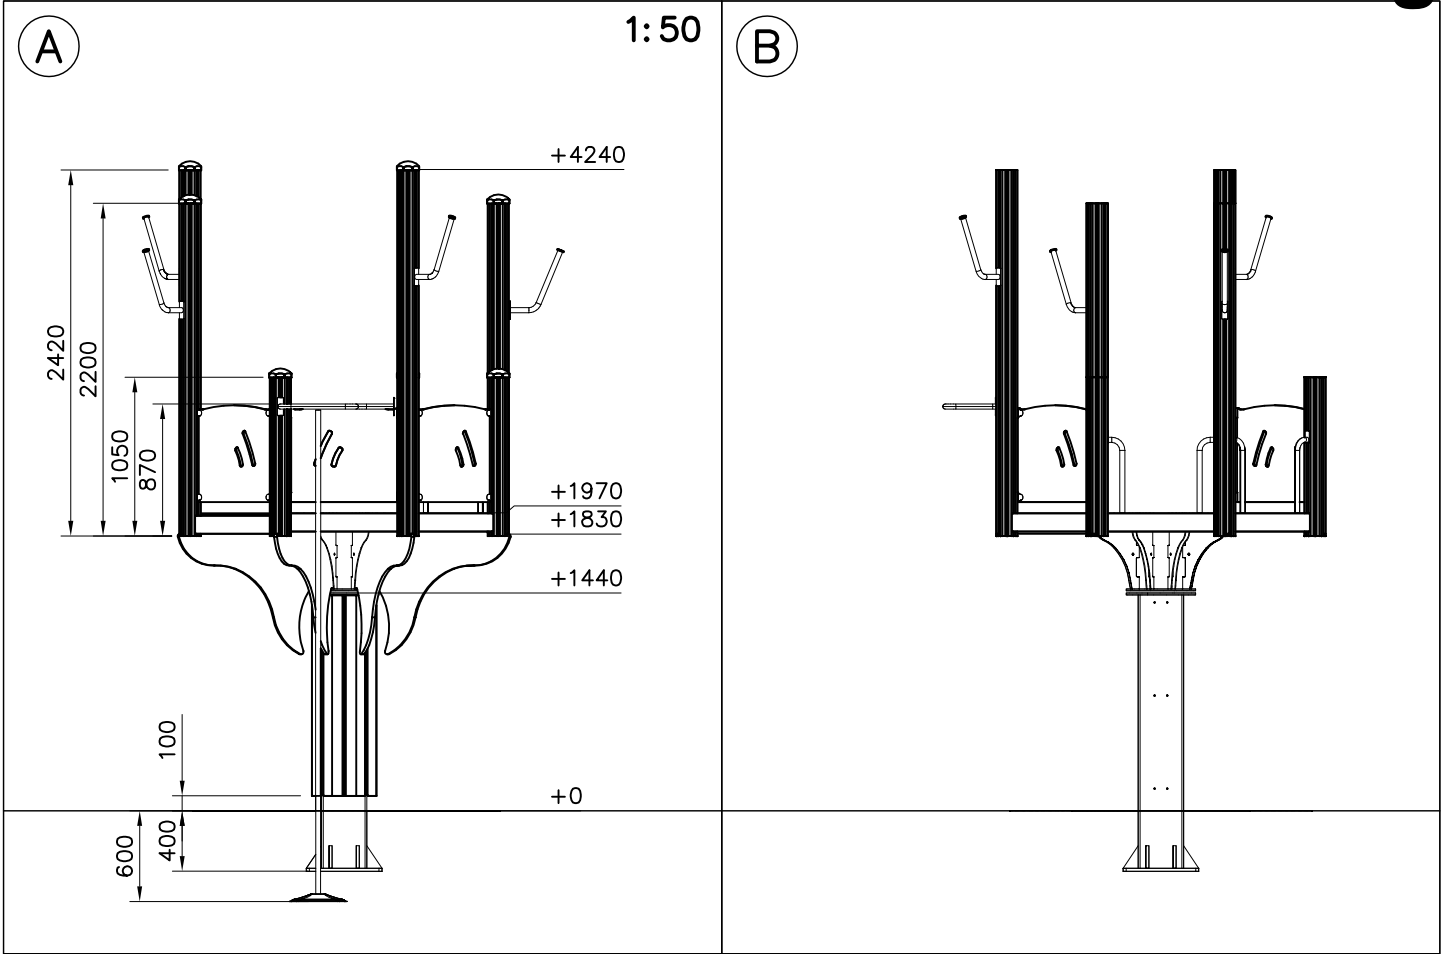

DATE: 3.10.2017

1:50