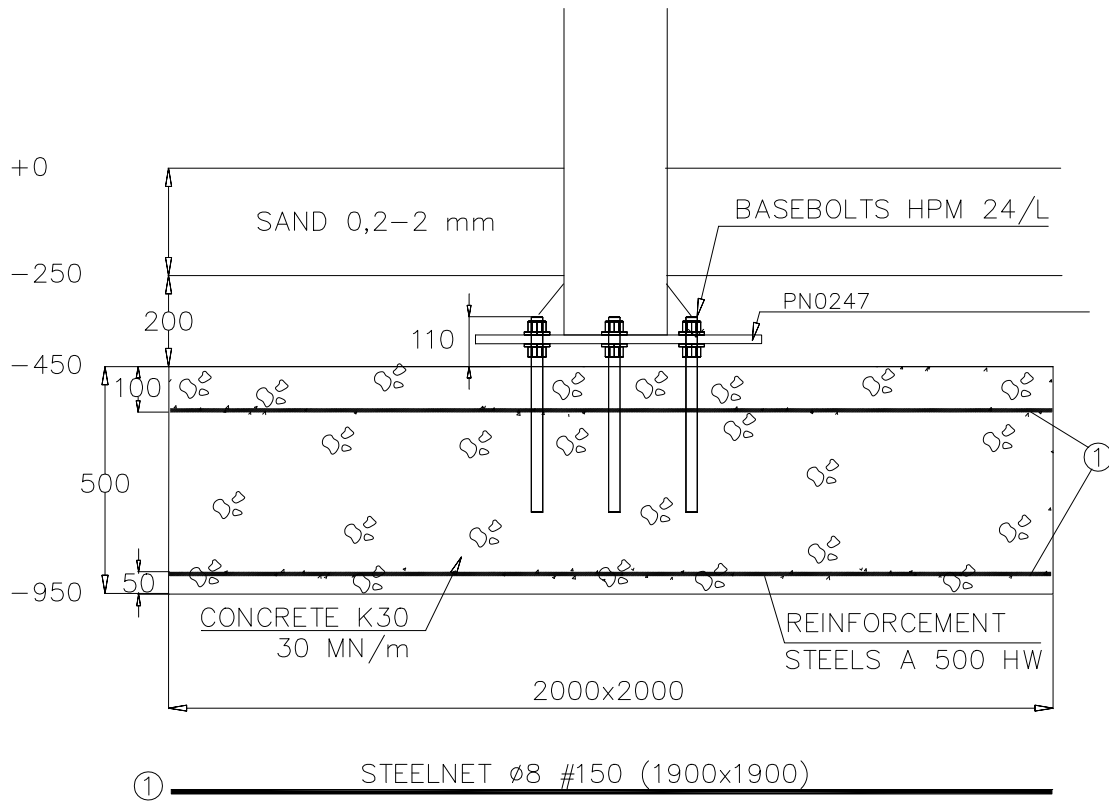

CONCRETE BLOCK SOLUTION