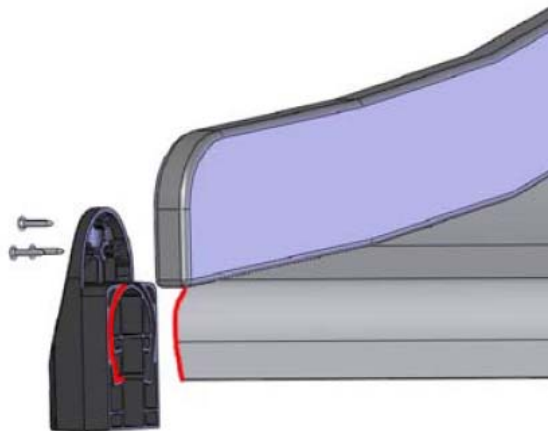

DET 6

Insert sheet metal IN to the plastic cover.