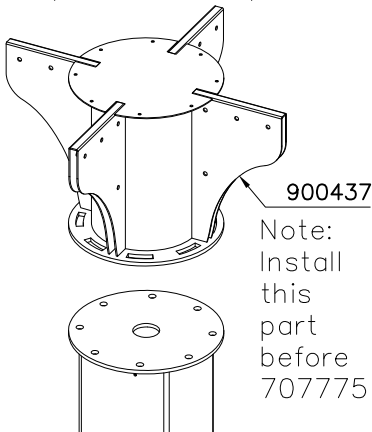

DET 1 (Small floor)