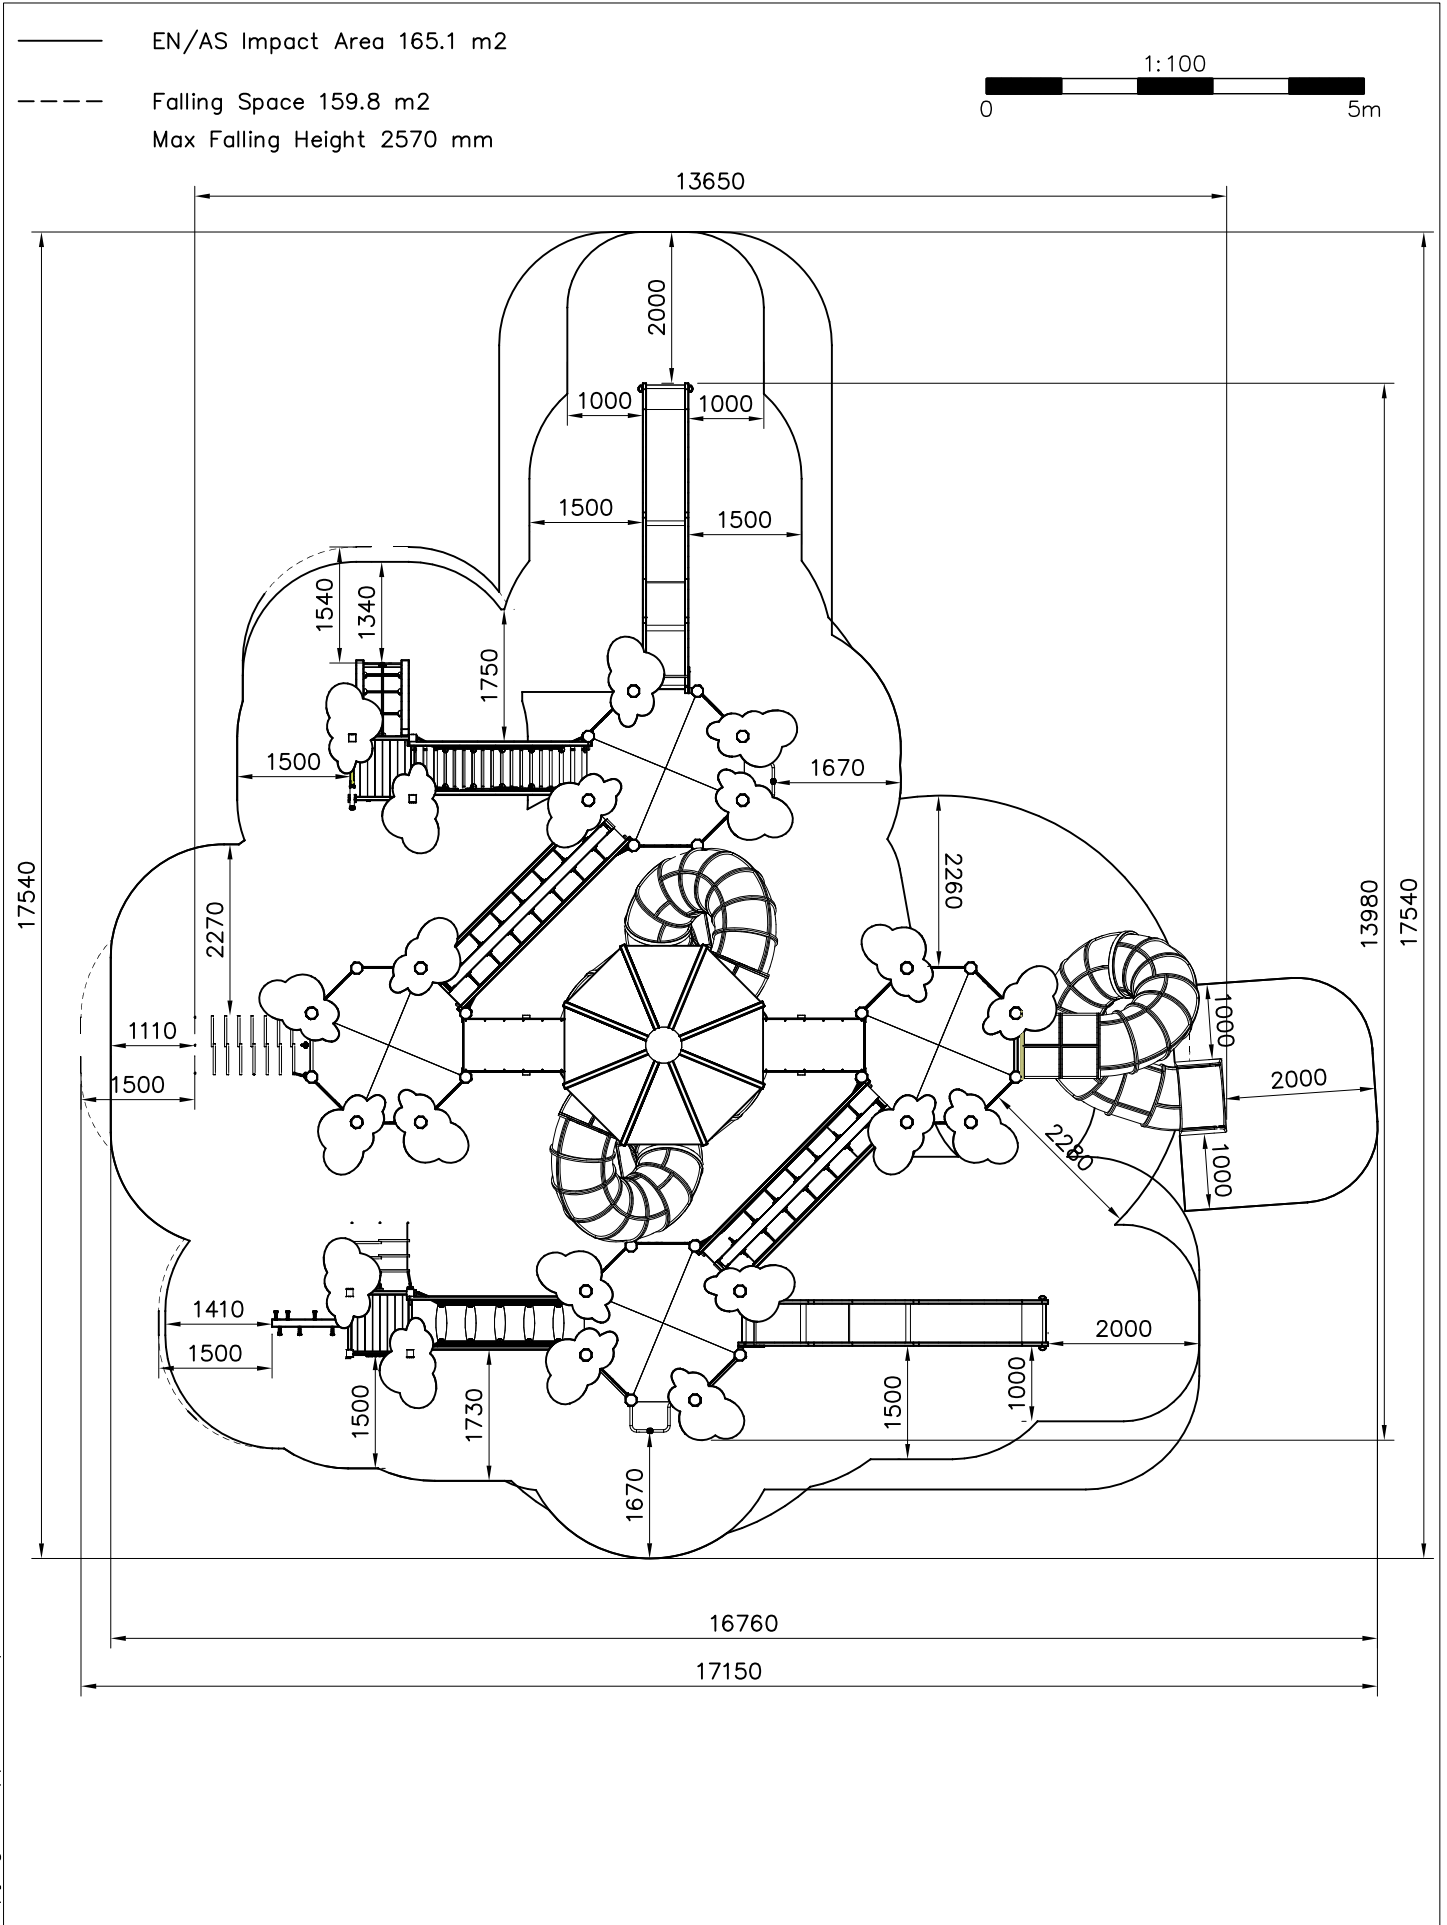

EN/AS Impact Area 165.1 m²

CONCRETE PLACING

ATTENTION!:

- PLACE TOWER POSTS TO THE CENTER OF CONCRETE SLAB
- START INSTALLATION FROM TOWER A
- TOWERS A, B, C ARE IN THE SAME LINE
- DIMENSION TOWER D FROM TOWER B
- DIMENSION TOWER E FROM TOWER C