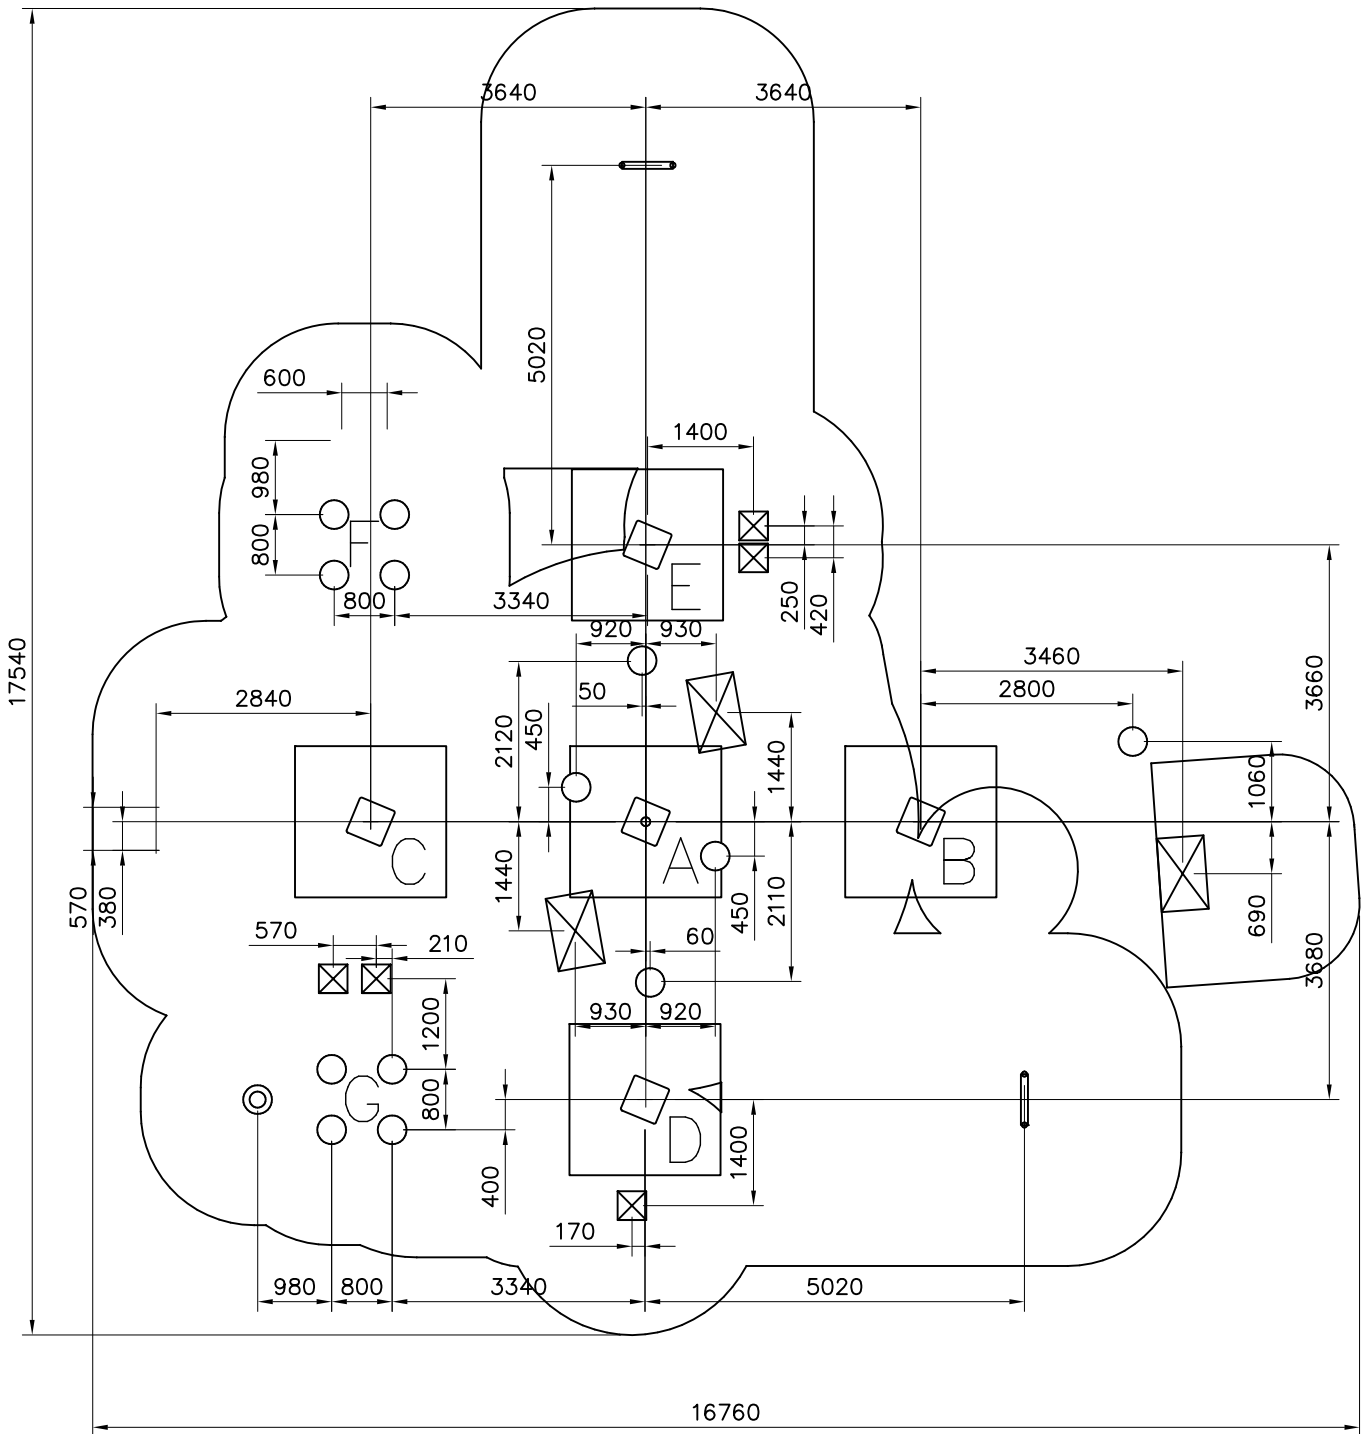

EN/AS Impact Area 165.1 m²

CONCRETE PLACING

ATTENTION!:

- PLACE TOWER POSTS TO THE CENTER OF CONCRETE SLAB
- START INSTALLATION FROM TOWER A
- TOWERS A, B, C ARE IN THE SAME LINE
- DIMENSION TOWER D FROM TOWER B
- DIMENSION TOWER E FROM TOWER C