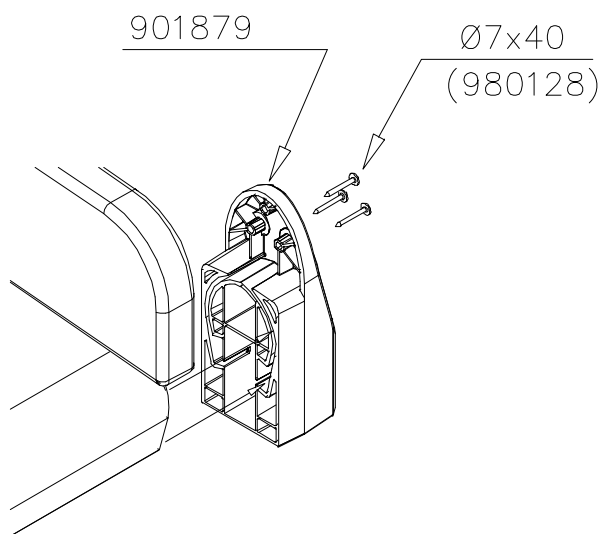

Insert sheet metal IN to the plastic cover.