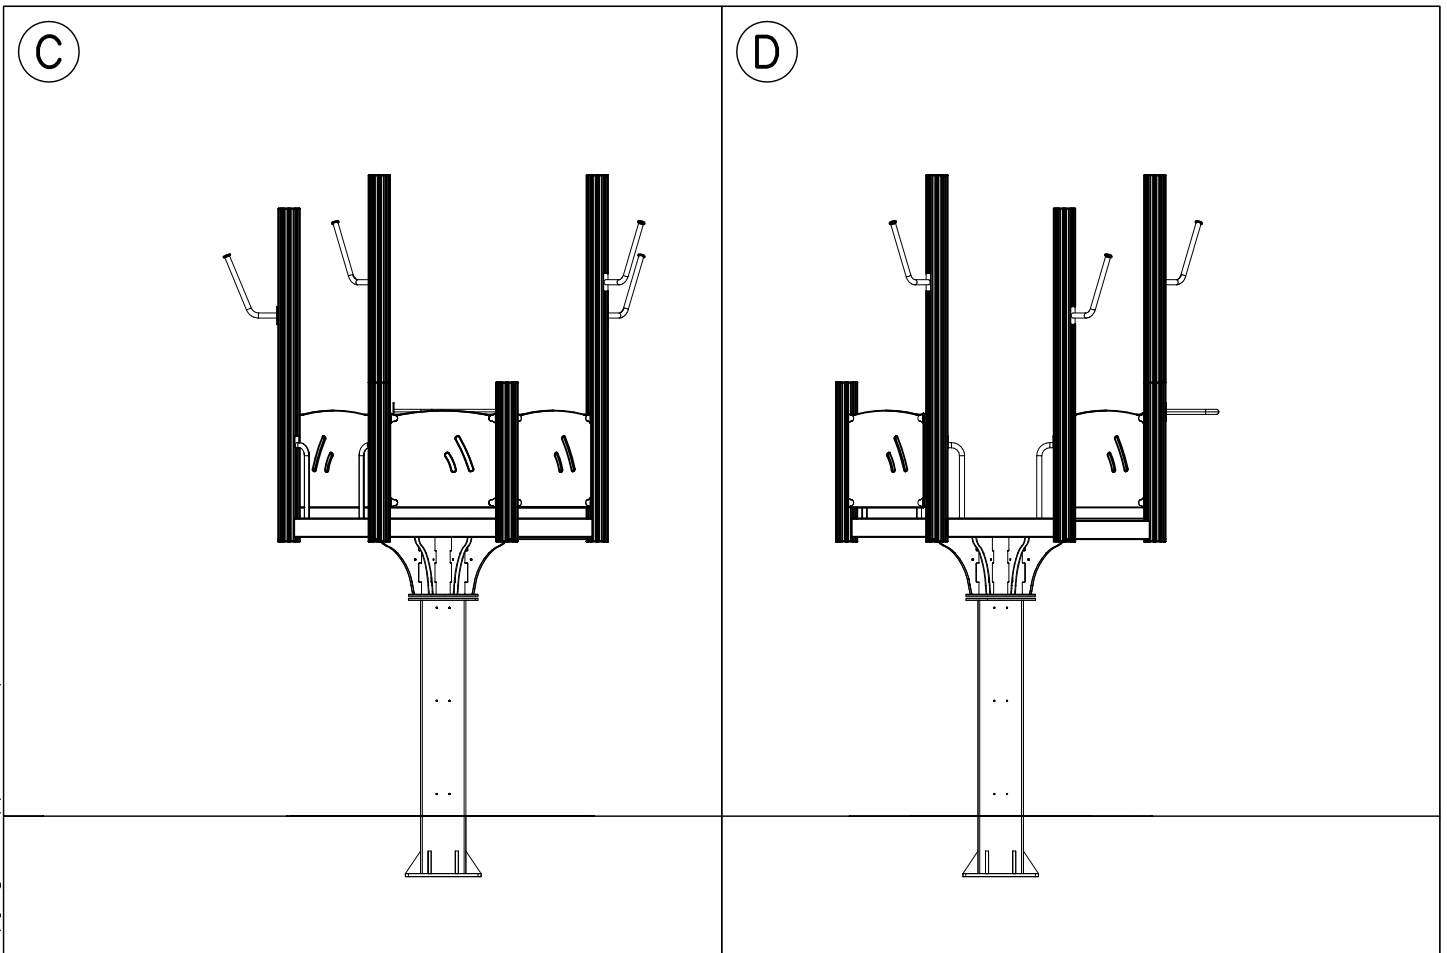

DATE: 3.10.2017

1:50