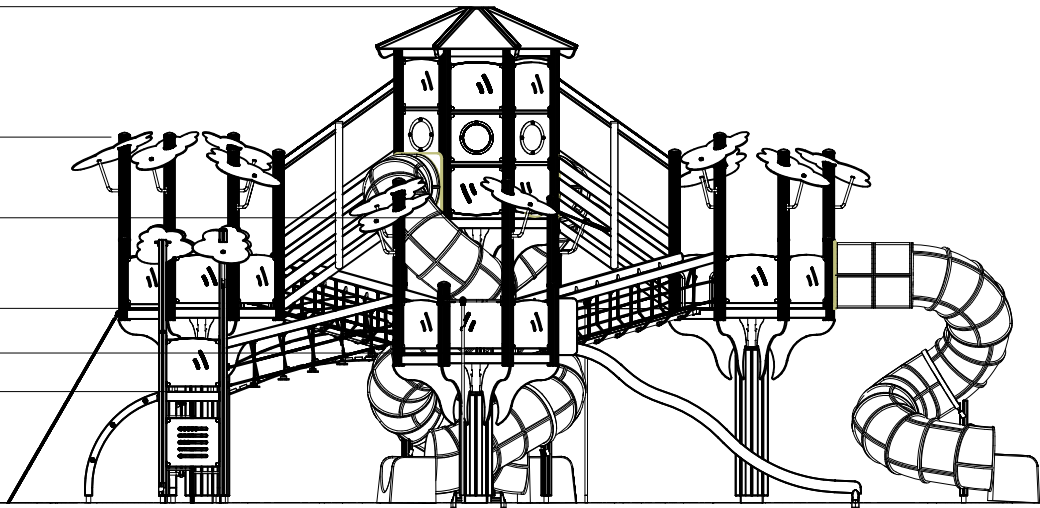

+6560

+4840

+3770

+2570

+1980

+1470

+0