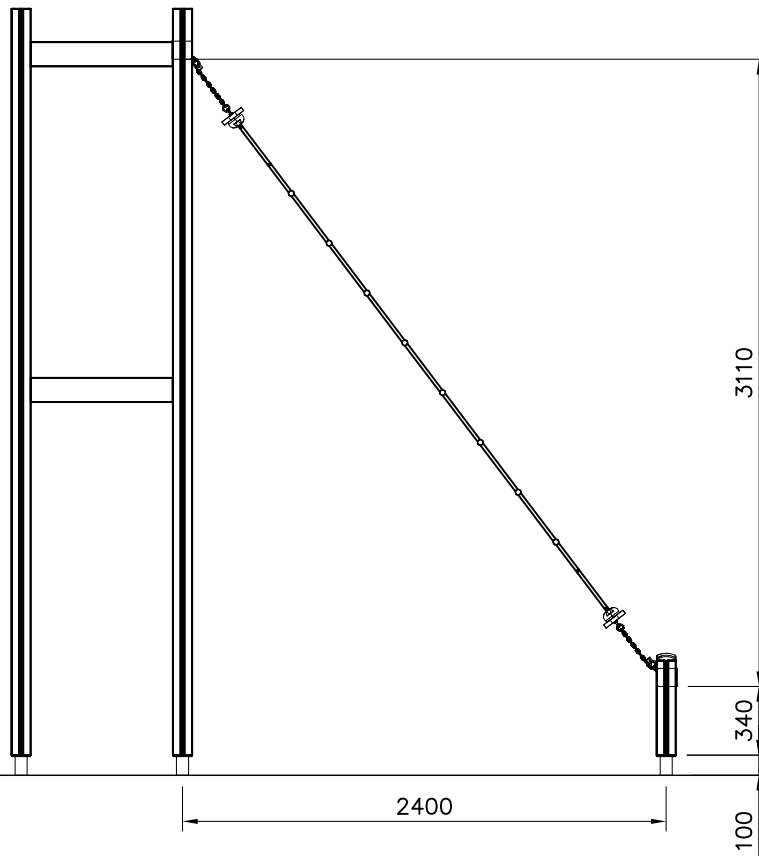

OPTION 2. Wall on either side (move vertical bar 70mm)

LAPPSET® FASTENER KIT

707652

DATE: 23.3.2016

1(4)

①	900240	PCS	②	900727	PCS
		10			2
	Ø8x70			M10x80	
		PCS			PCS
		PCS			PCS
		PCS			PCS
		PCS			PCS
○	707113	PCS	○	904904	PCS
		1			2
		PCS			PCS
		PCS			PCS
		2			2
					
	40x765x114			90x96,5x704	
		PCS			PCS