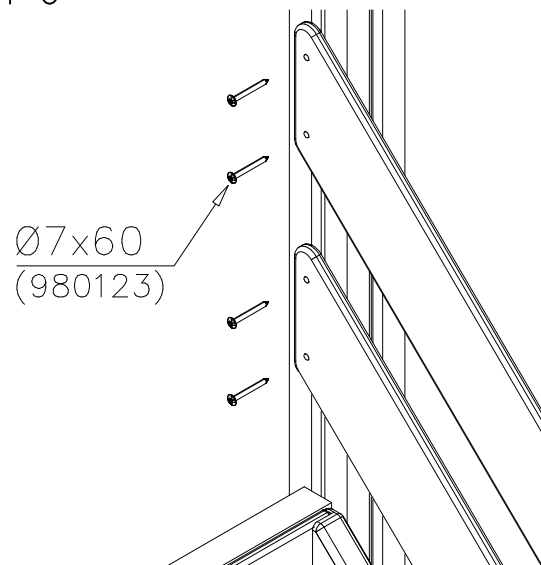

DET 3

DET 4

DET 5

DET 6

STAIRS OPTIONS +870

707191 	707191-602 DARK BROWN 707191-603 LIGHT BROWN 707191-604 LIGHT GRAY	
---	--	--

RAILING OPTIONS

RAILS 707146  15x145x1153	707146-701 BLUE 707146-702 YELLOW 707146-703 LIME 707146-704 DARK GRAY 707146-705 LIGHT GRAY 707146-706 RED	707146-707 GREEN 707146-708 FUXIA
---	--	--------------------------------------