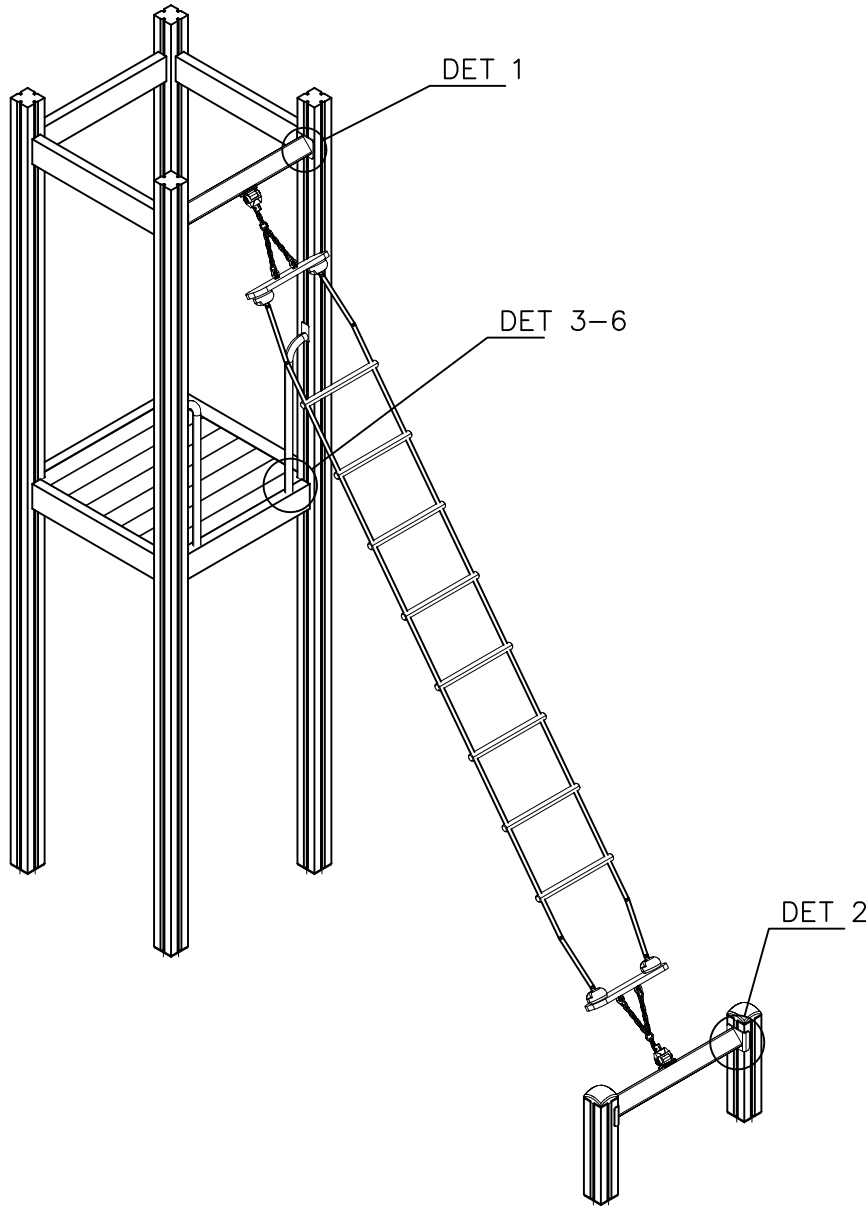

OPTION 2. Wall on either side (move vertical bar 70mm)

LAPPSET® FASTENER KIT

707652

DATE: 23.3.2016

1(4)

①	900240	PCS	②	900727	PCS
		10			2
	Ø8x70			M10x80	
		PCS			PCS
		PCS			PCS
		PCS			PCS
		PCS			PCS
○	707113	PCS	○	904904	PCS
		1			2
		PCS			PCS
		PCS			PCS
		2			2
					
	40x765x114			90x96,5x704	
		PCS			PCS