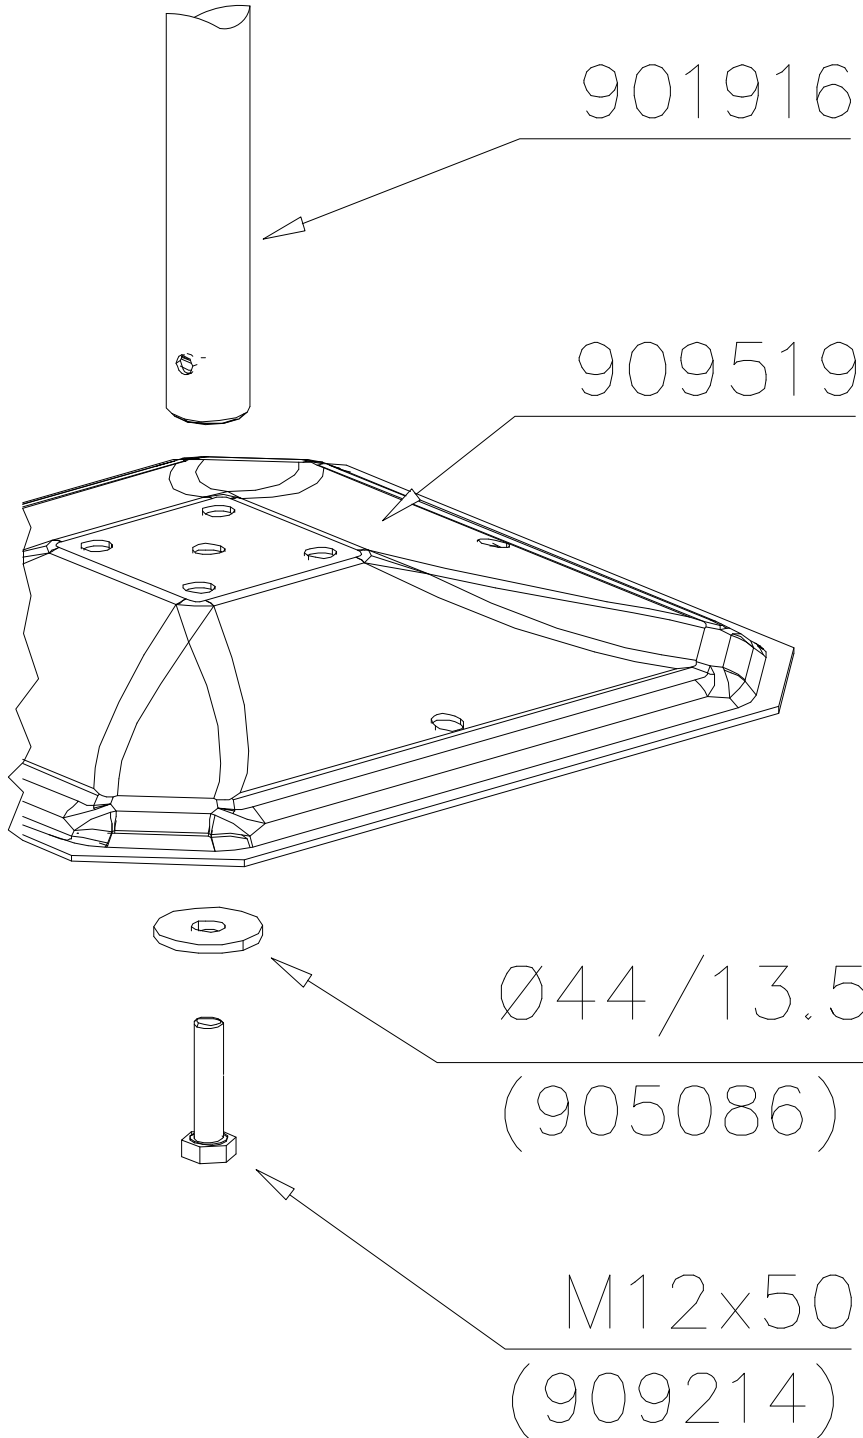

Or
 Mirror

LAPPSET® DEEP FOUNDATION

POLE

DATE: 15.5.2014

1(1)

①	905086	PCS	②	909214	PCS
		1			1
	Ø44/13.5		M12x50		
		PCS			PCS
		PCS			PCS
		PCS			PCS
		PCS			PCS
		PCS			PCS
		PCS			PCS
		PCS			PCS
		PCS			PCS
		PCS			PCS