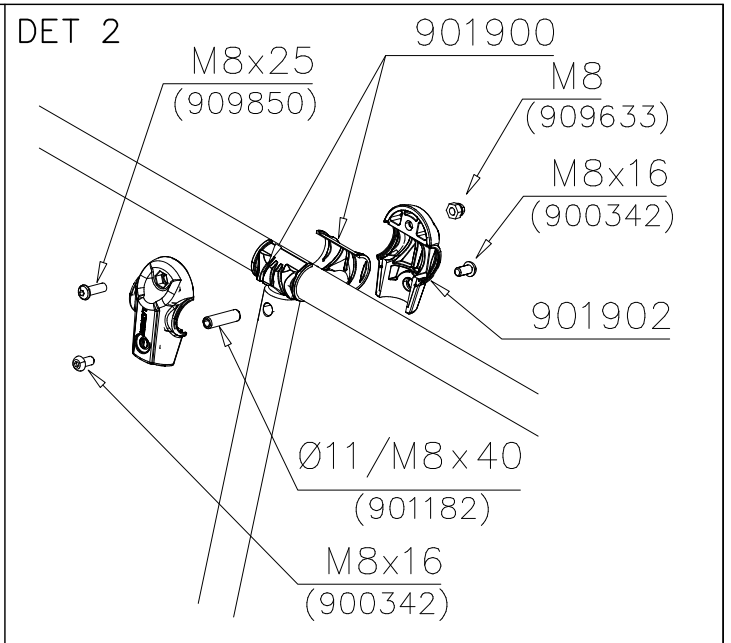

Or
 Mirror

LAPPSET® DEEP FOUNDATION

POLE

DATE: 15.5.2014

1(1)

①	905086	PCS	②	909214	PCS
		1			1
	Ø44/13.5		M12x50		
		PCS			PCS
		PCS			PCS
		PCS			PCS
		PCS			PCS
		PCS			PCS
		PCS			PCS
		PCS			PCS
		PCS			PCS
		PCS			PCS