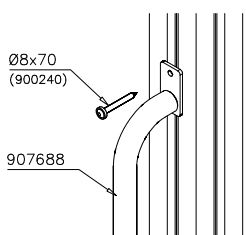

OPTION 2. Wall on either side (move vertical bar 70mm)

LAPPSET® FASTENER KIT

707652

DATE: 23.3.2016

1(4)

①	900240	PCS	②	900727	PCS
		10			2
	Ø8x70			M10x80	
		PCS			PCS
		PCS			PCS
		PCS			PCS
		PCS			PCS
○	707113	PCS	○	904904	PCS
		1			2
		PCS			PCS
		PCS			PCS
		2			2
					
	40x765x114			90x96,5x704	
		PCS			PCS

DET 1

NOTE:
 Pre-Drill hole
 for screw
 $\text{Ø}5 \nabla 50$

DET 2

NOTE:
 Pre-Drill hole
 for screw
 $\text{Ø}5 \nabla 50$

DET 3

DET 4

DET 5

DET 6