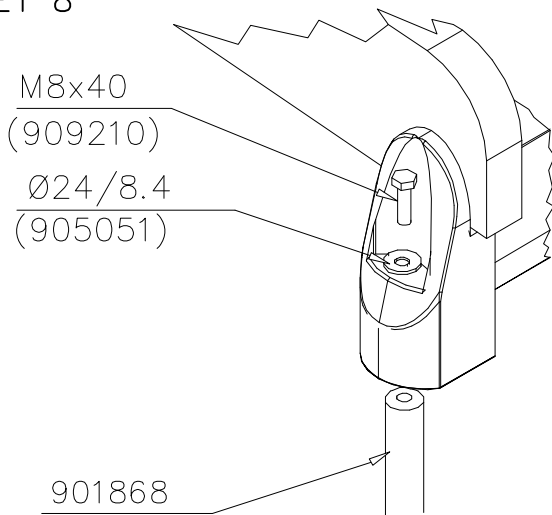

DATE: 21.9.2016

4(5)

○ 707133	PCS	○ 901868	PCS	○ 901879	PCS	⑦ 909210	PCS	⑧ 905051	PCS	⑨ 980128	PCS
	1		2		2		4		4		6
10x80x745		Ø30x598				M8x40		Ø24/8.4		Ø7x40	

LAPPSET

DEEP FOUNDATION

DATE: 21.9.2016

5(5)

DET 7

Insert sheet metal IN to the plastic cover.

DET 8

DET 9

① 903176	PCS	② 909850	PCS
	4		4
		M8x25	
③ 909256	PCS	④ 909633	PCS
	8		4
Ø16/8.4x1.6		M8	
⑤ 980123	PCS		PCS
	4		
Ø7x60			

***Note:**
No gaps between:
8–25mm
89–230mm