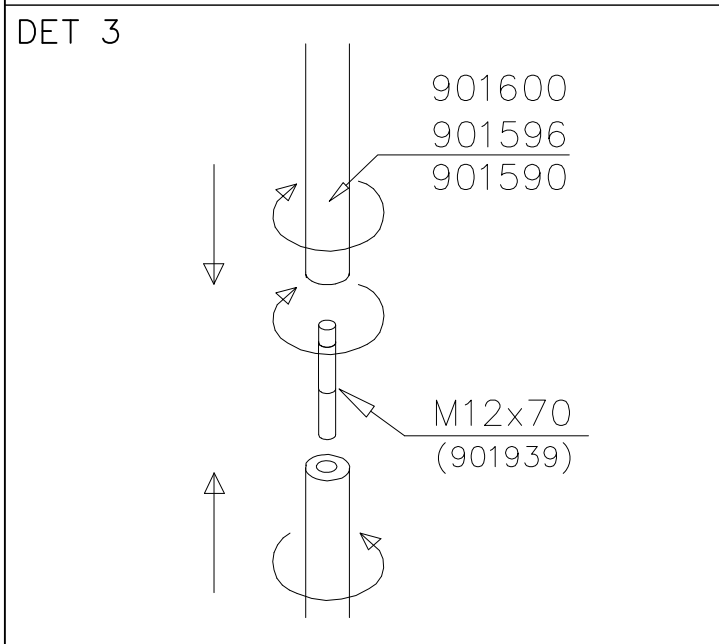

Or
 Mirror

LAPPSET® DEEP FOUNDATION

POLE

DATE: 15.5.2014

1(1)

①	905086	PCS	②	909214	PCS
		1			1
	Ø44/13.5		M12x50		
		PCS			PCS
		PCS			PCS
		PCS			PCS
		PCS			PCS
		PCS			PCS
		PCS			PCS
		PCS			PCS
		PCS			PCS
		PCS			PCS