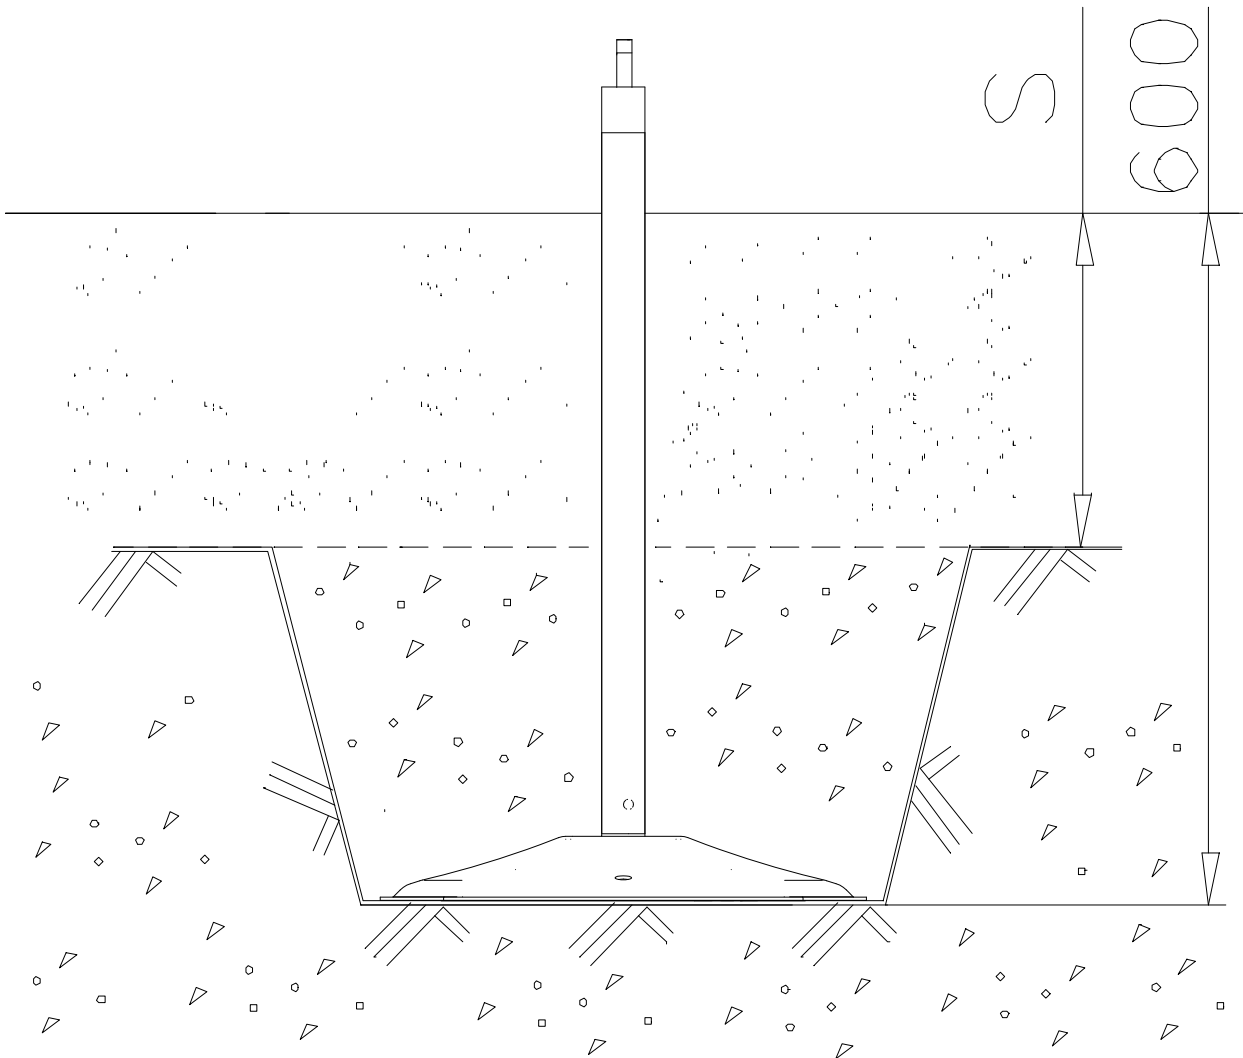

Or
 Mirror

LAPPSET® DEEP FOUNDATION

POLE

DATE: 15.5.2014

1(1)

①	905086	PCS	②	909214	PCS
		1			1
	Ø44/13.5		M12x50		
		PCS			PCS
		PCS			PCS
		PCS			PCS
		PCS			PCS
		PCS			PCS
		PCS			PCS
		PCS			PCS
		PCS			PCS
		PCS			PCS