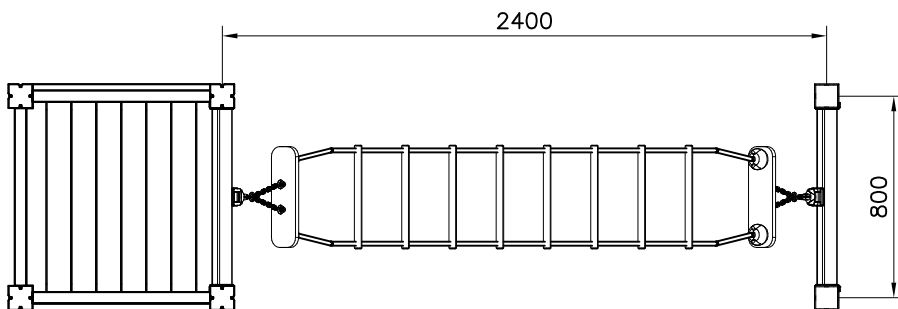

OPTION 2. Wall on either side (move vertical bar 70mm)

LAPPSET® FASTENER KIT

707652

DATE: 23.3.2016

1(4)

①	900240	PCS	②	900727	PCS
		10			2
	Ø8x70			M10x80	
		PCS			PCS
		PCS			PCS
		PCS			PCS
		PCS			PCS
○	707113	PCS	○	904904	PCS
		1			2
		PCS			PCS
		PCS			PCS
		2			2
					
	40x765x114			90x96,5x704	
		PCS			PCS