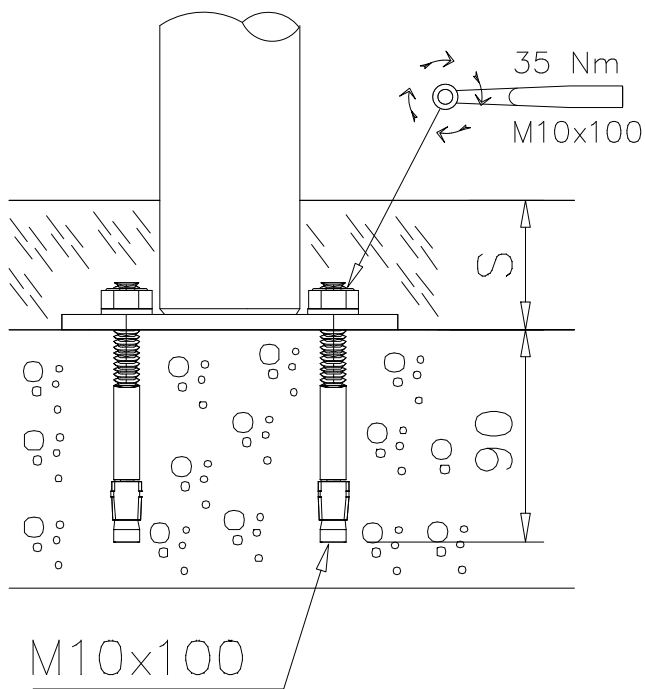

DET 1

NOTE:
 Pre-Drill hole
 for screw
 $\text{Ø}5 \nabla 50$

DET 2

NOTE:
 Pre-Drill hole
 for screw
 $\text{Ø}5 \nabla 50$

DET 3

DET 4

DET 5

DET 6

DEEP FOUNDATION

CONCRETE: 300x1400x1800

DEEP FOUNDATION

CONCRETE: 300x1400x1800

DEEP FOUNDATION

CONCRETE: 300x1400x1800

SURFACE FOUNDATION

SURFACE FOUNDATION