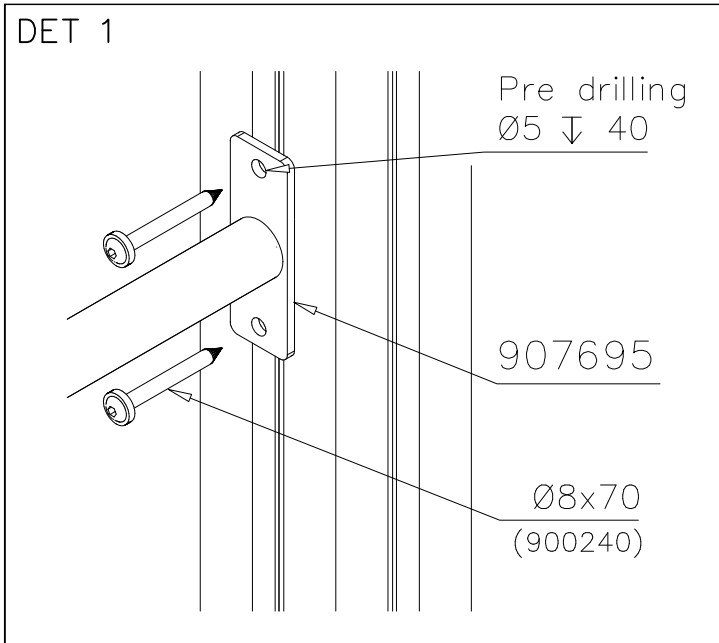

Or
 Mirror

LAPPSET® DEEP FOUNDATION

POLE

DATE: 15.5.2014

1(1)

①	905086	PCS	②	909214	PCS
		1			1
	Ø44/13.5		M12x50		
		PCS			PCS
		PCS			PCS
		PCS			PCS
		PCS			PCS
		PCS			PCS
		PCS			PCS
		PCS			PCS
		PCS			PCS
		PCS			PCS