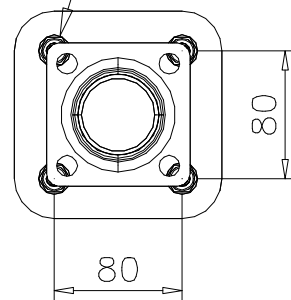

SURFACE FOUNDATION

Pre-drill hole
 $\varnothing 10 \downarrow 90$ (x4)