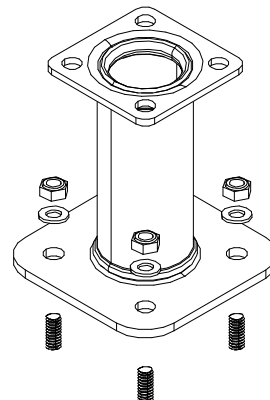

SURFACE FOUNDATION