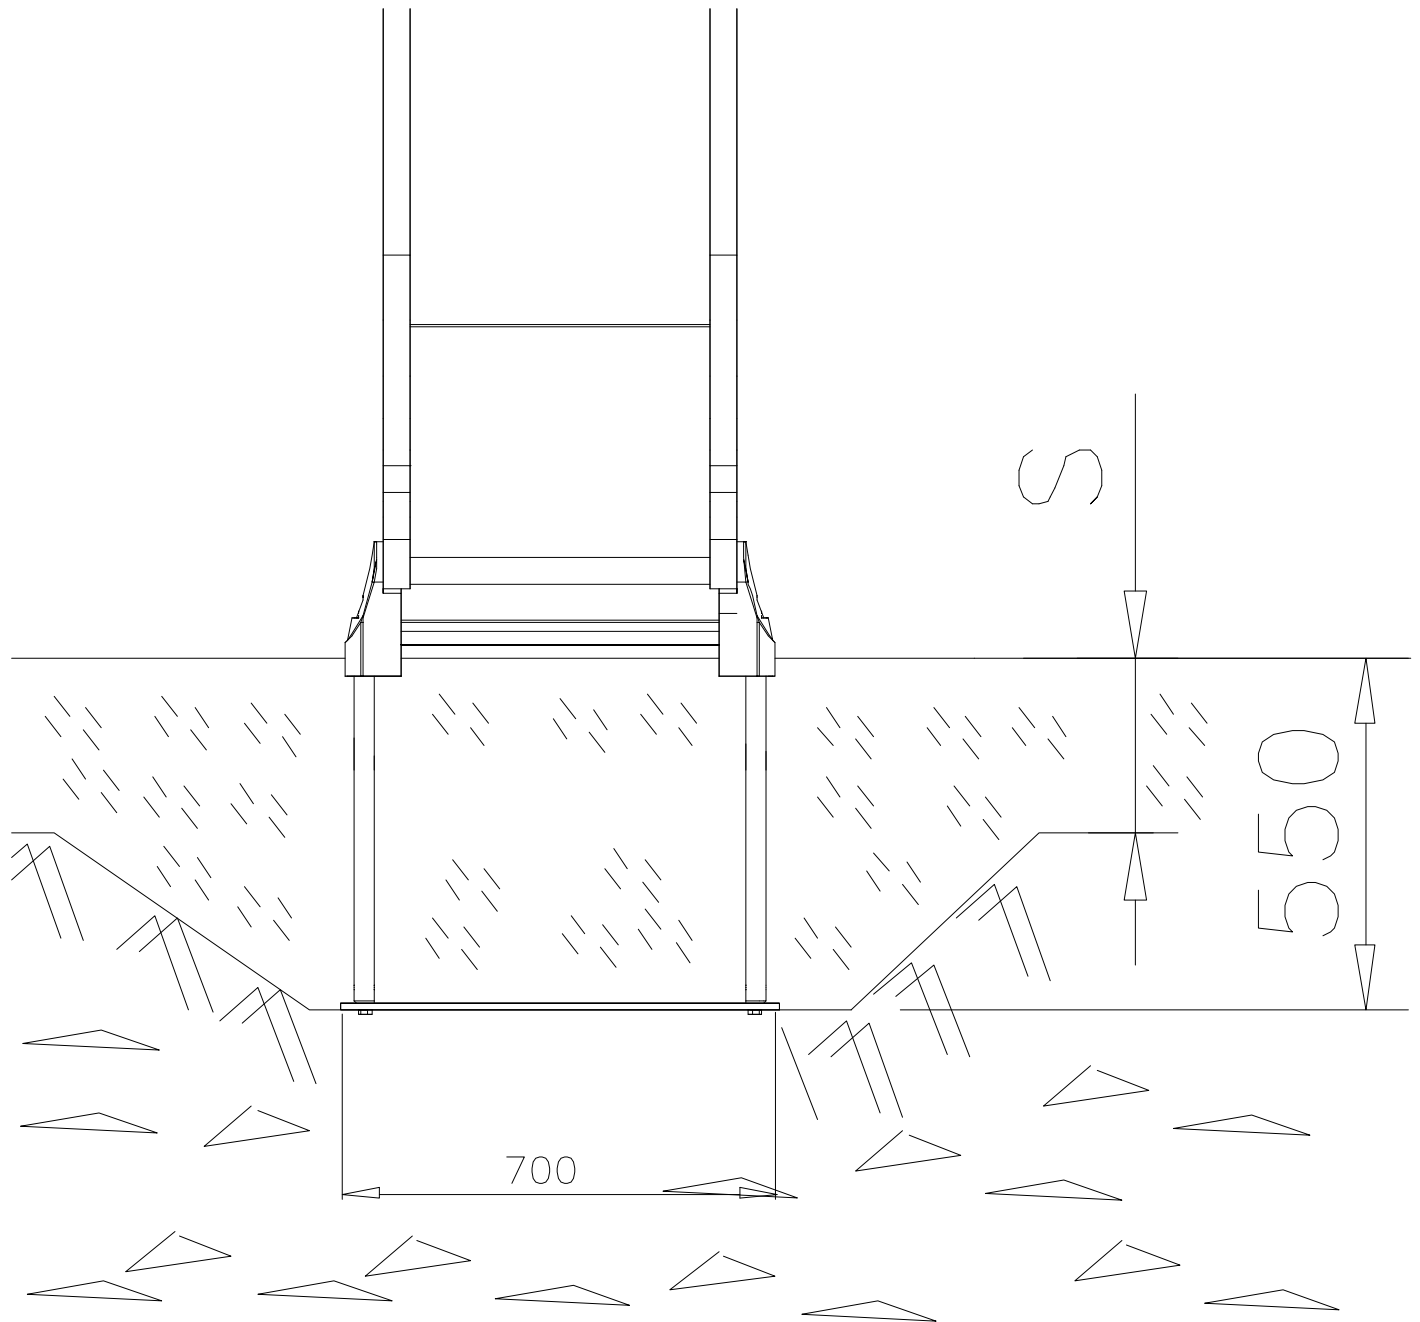

⑤	909639	PCS	⑥	905104	PCS
		4			4
	M10x25			M10	

OPTION FOOT

①	911155	PCS			PCS
		1			
	90x90x650				

LAPPSET

DEEP FOUNDATION

SLIDE WOOD

DATE: 22.5.2015

1(1)