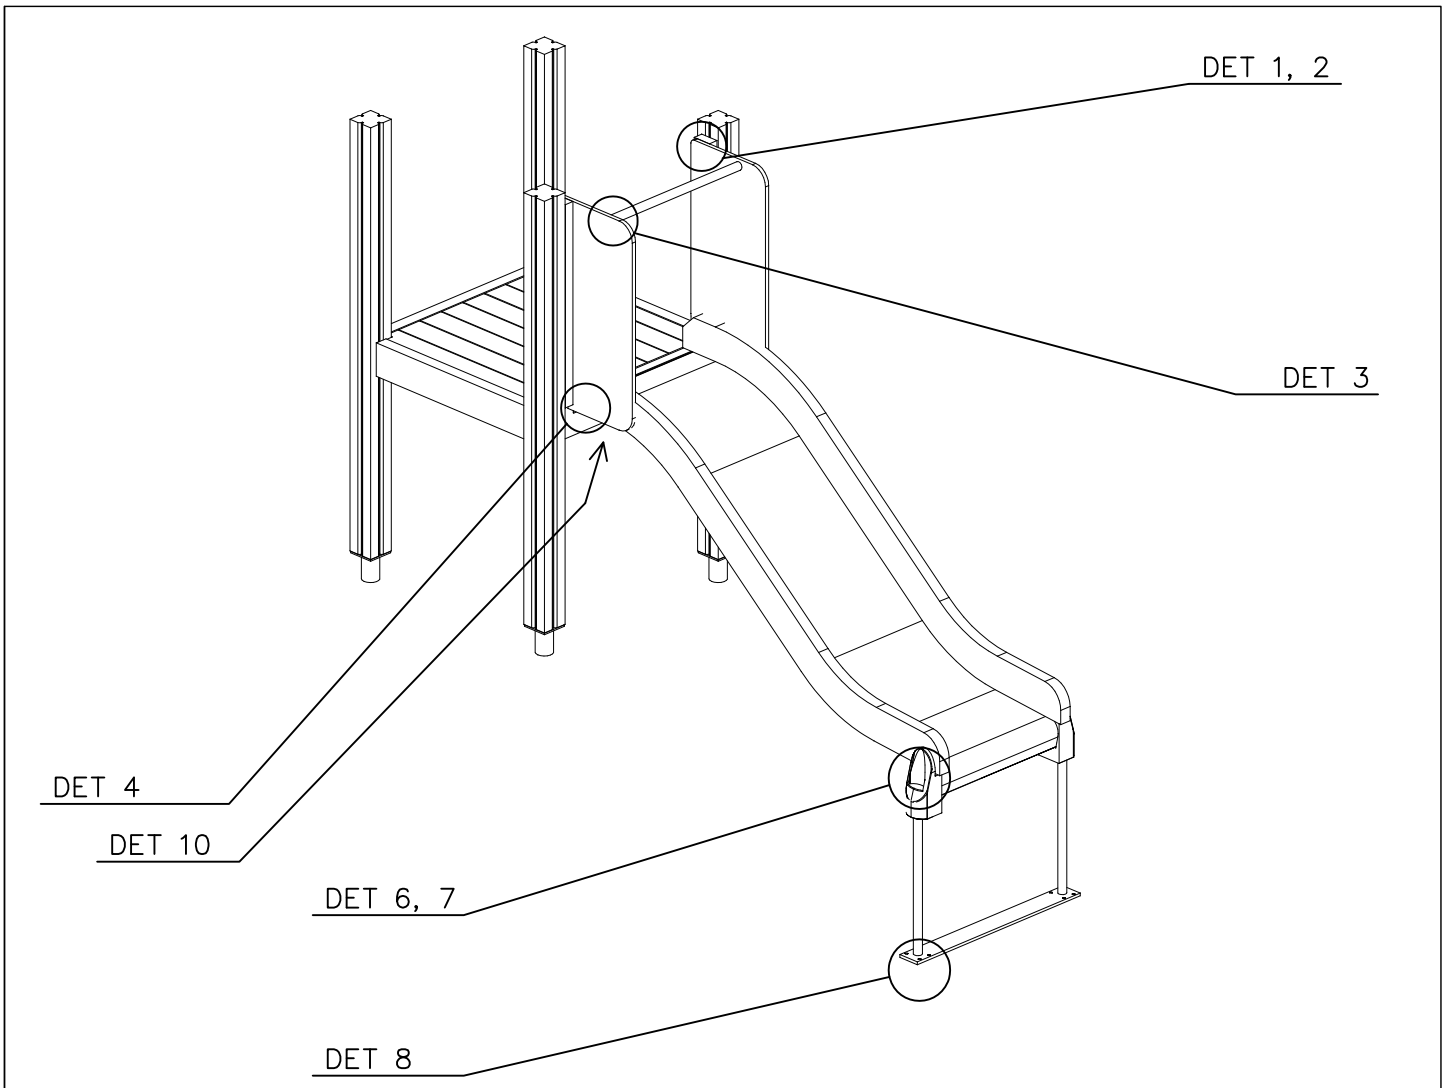

⑤	909639	PCS	⑥	905104	PCS
		4			4
	M10x25			M10	

OPTION FOOT

①	911155	PCS			PCS
		1			
	90x90x650				

LAPPSET

DEEP FOUNDATION

SLIDE WOOD

DATE: 22.5.2015

1(1)