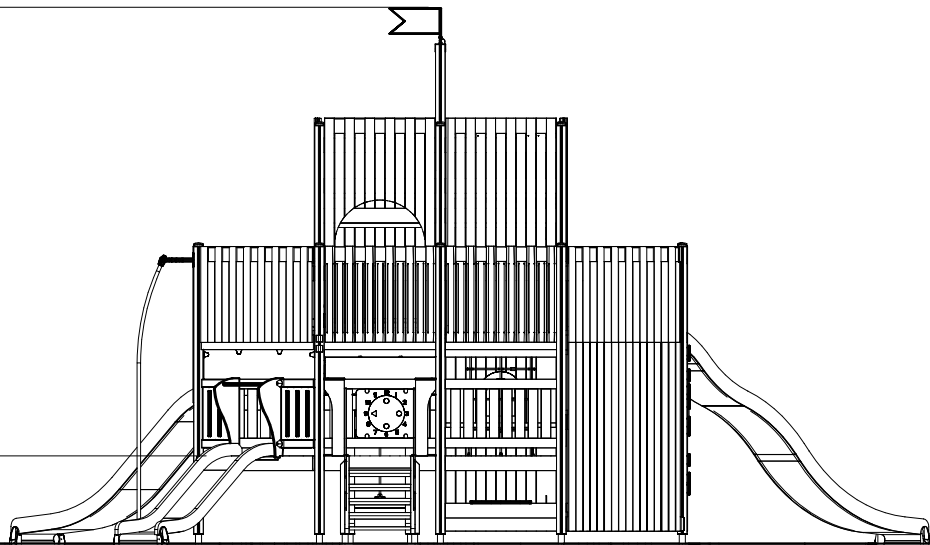

— EN/AS Impact Area 93.1 m<sup>2</sup>  
 + Grid size = 1000 mm +  
 - - - Falling Space 94.3 m<sup>2</sup>

— EN/AS Impact Area 93.1 m<sup>2</sup>  
- - - Falling Space 94.3 m<sup>2</sup>  
Max Falling Height 2070 mm

+5320

+870

+0

+2070

+0

MEASURES BOTTOM OF THE POST  
TO THE TOP OF THE BEAM

MEASURES BOTTOM OF THE POST  
TO THE TOP OF THE BEAM

MEASURES BOTTOM OF THE POST  
TO THE TOP OF THE BEAM

MEASURES BOTTOM OF THE POST  
TO THE TOP OF THE BEAM