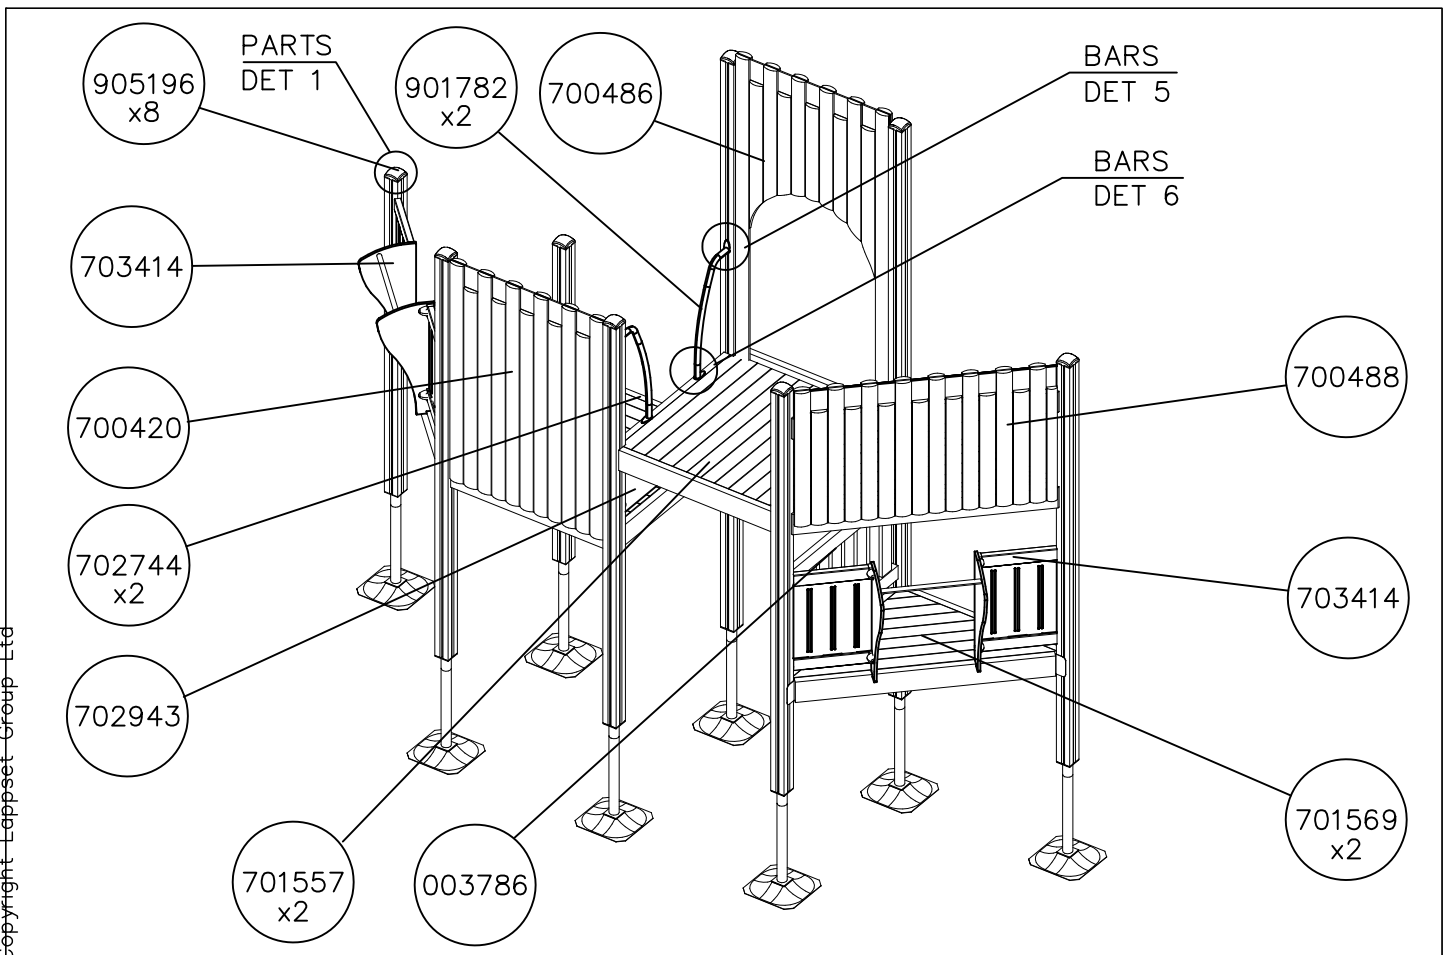

— EN/AS Impact Area 93.1 m<sup>2</sup>  
 + Grid size = 1000 mm +  
 - - - Falling Space 94.3 m<sup>2</sup>

— EN/AS Impact Area 93.1 m<sup>2</sup>  
- - - Falling Space 94.3 m<sup>2</sup>  
Max Falling Height 2070 mm

+5320

+870

+0

+2070

+0

MEASURES BOTTOM OF THE POST  
TO THE TOP OF THE BEAM

MEASURES BOTTOM OF THE POST  
TO THE TOP OF THE BEAM

MEASURES BOTTOM OF THE POST  
TO THE TOP OF THE BEAM

MEASURES BOTTOM OF THE POST  
TO THE TOP OF THE BEAM