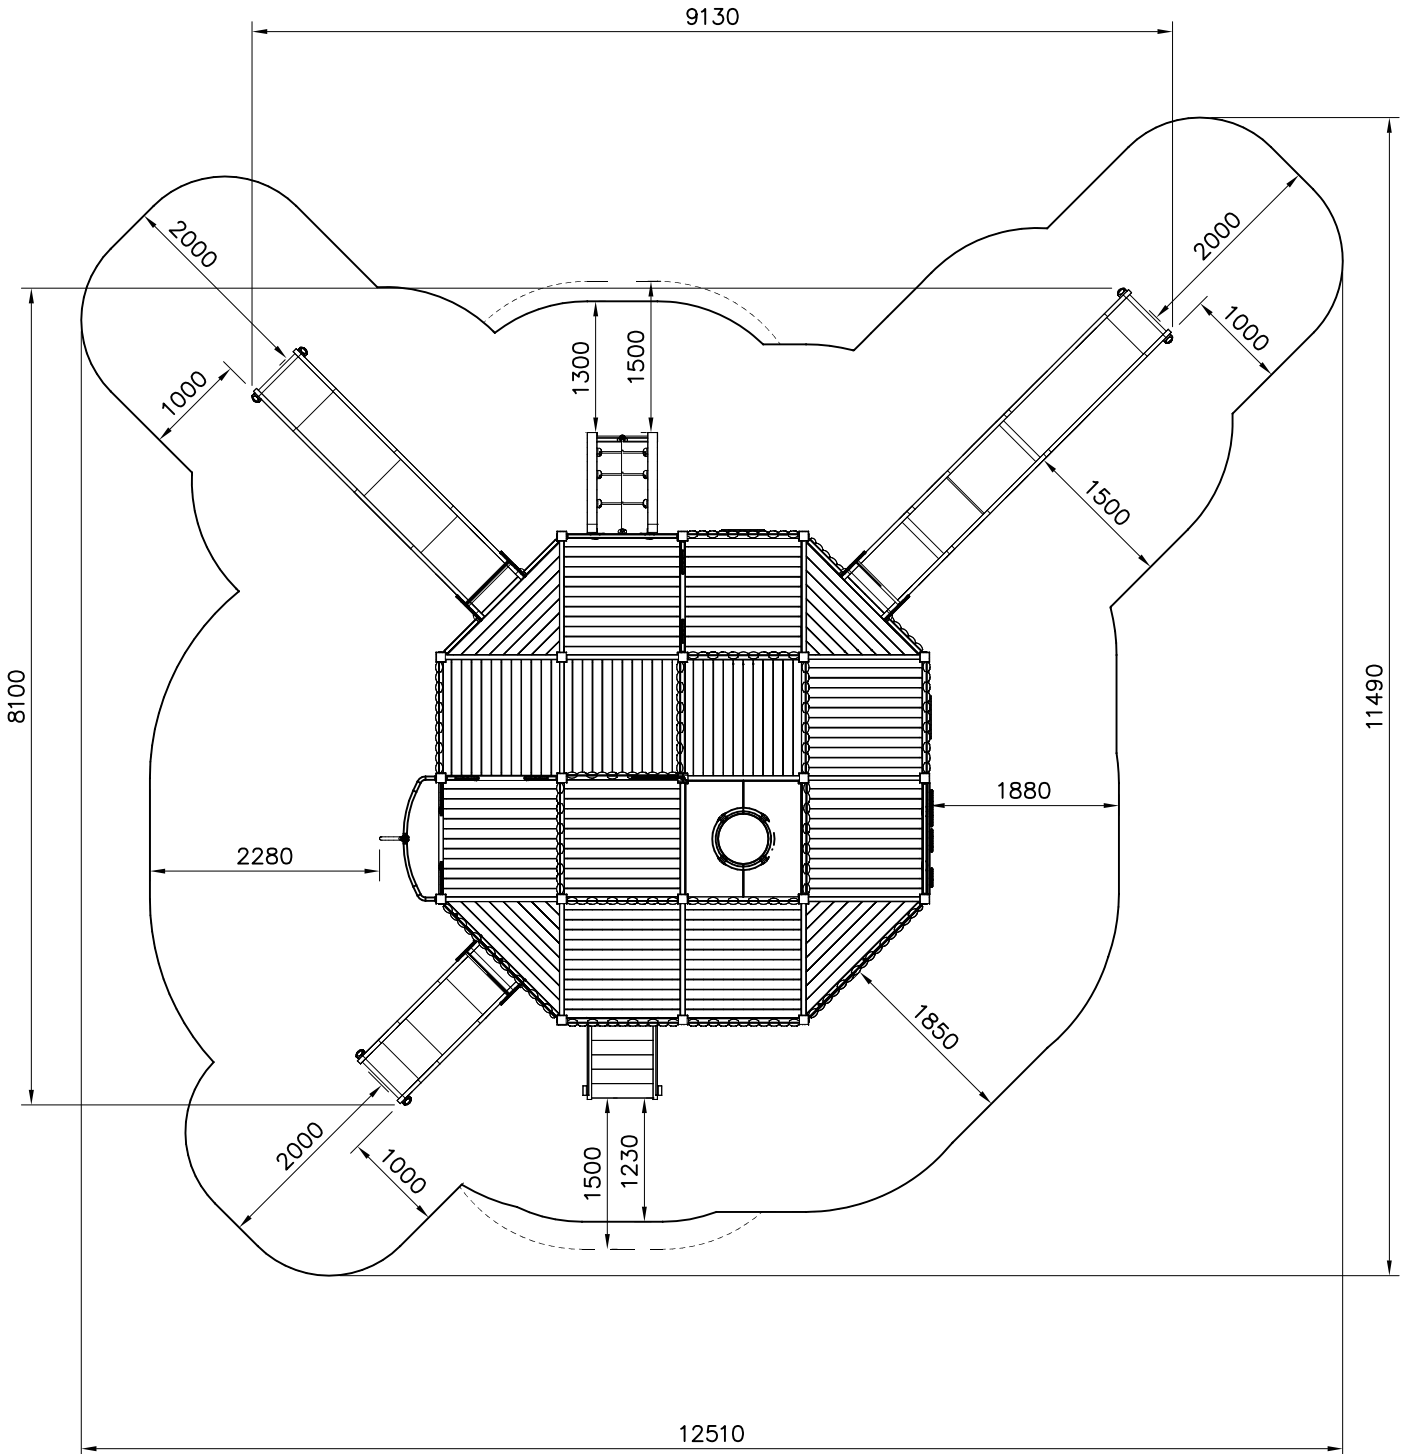

901600 	PCS 1	901782 	PCS 4	901785 	PCS 3	901798 	PCS 4	902487 	PCS 2	905051 	PCS 340
				L 1104				65x65		Ø24/8.4	
905083 	PCS 12	905104 	PCS 100	905112 	PCS 12	905138 	PCS 20	905196 	PCS 20	909234 	PCS 147
Ø32		M10		Ø22		GRAY		GRAY		8x80	
909235 	PCS 12	909238 	PCS 340	909491 	PCS 1	909506 	PCS 8	909521 	PCS 25	980123 	PCS 8
8x60		8x90		L 150		Ø3.5x13				Ø7x60	
980131 	PCS 80	980151 	PCS 159		PCS		PCS		PCS		PCS
Ø6x60		Ø16/8.4									
	PCS		PCS		PCS		PCS		PCS		PCS
	PCS		PCS		PCS		PCS		PCS		PCS

— EN/AS Impact Area 93.1 m<sup>2</sup>  
 + Grid size = 1000 mm +  
 - - - Falling Space 94.3 m<sup>2</sup>

— EN/AS Impact Area 93.1 m<sup>2</sup>  
- - - Falling Space 94.3 m<sup>2</sup>  
Max Falling Height 2070 mm

+5320

+870

+0

+2070

+0

MEASURES BOTTOM OF THE POST  
TO THE TOP OF THE BEAM

MEASURES BOTTOM OF THE POST  
TO THE TOP OF THE BEAM

MEASURES BOTTOM OF THE POST  
TO THE TOP OF THE BEAM

MEASURES BOTTOM OF THE POST  
TO THE TOP OF THE BEAM