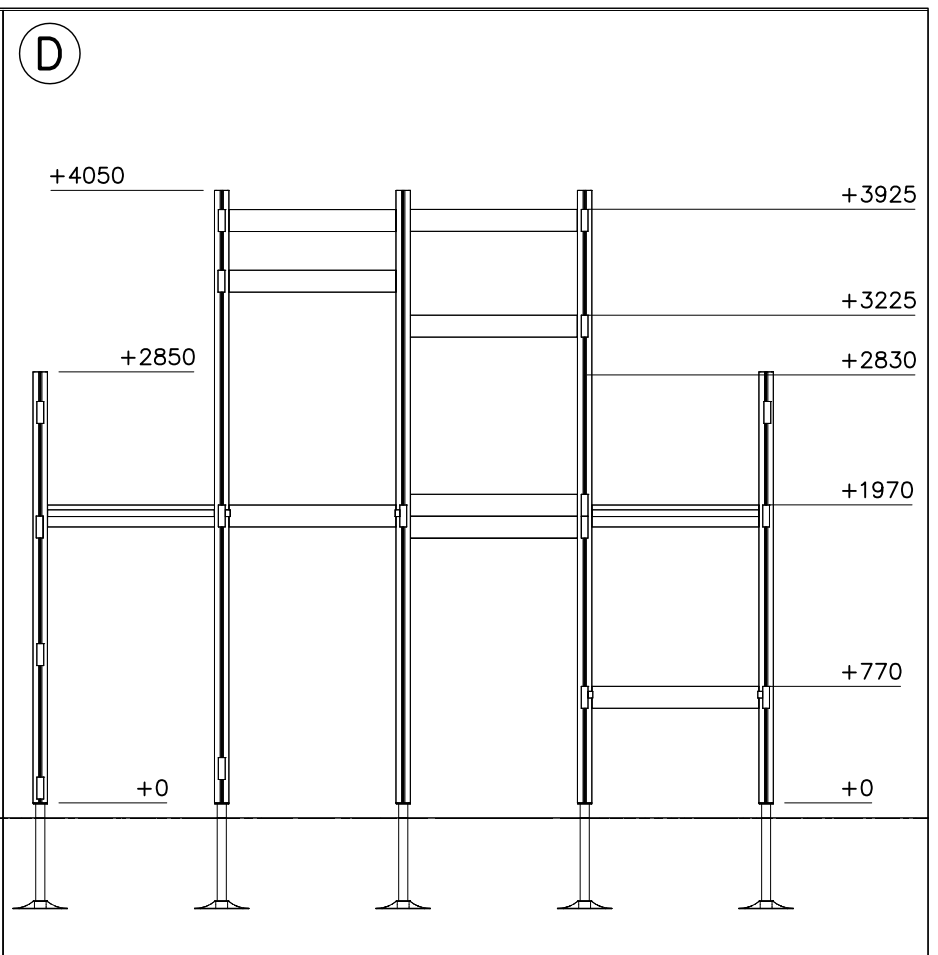

— EN/AS Impact Area 93.1 m<sup>2</sup>  
 + Grid size = 1000 mm +  
 - - - Falling Space 94.3 m<sup>2</sup>

— EN/AS Impact Area 93.1 m<sup>2</sup>  
- - - Falling Space 94.3 m<sup>2</sup>  
Max Falling Height 2070 mm

+5320

+870

+0

+2070

+0

MEASURES BOTTOM OF THE POST  
TO THE TOP OF THE BEAM

MEASURES BOTTOM OF THE POST  
TO THE TOP OF THE BEAM

MEASURES BOTTOM OF THE POST  
TO THE TOP OF THE BEAM

MEASURES BOTTOM OF THE POST  
TO THE TOP OF THE BEAM