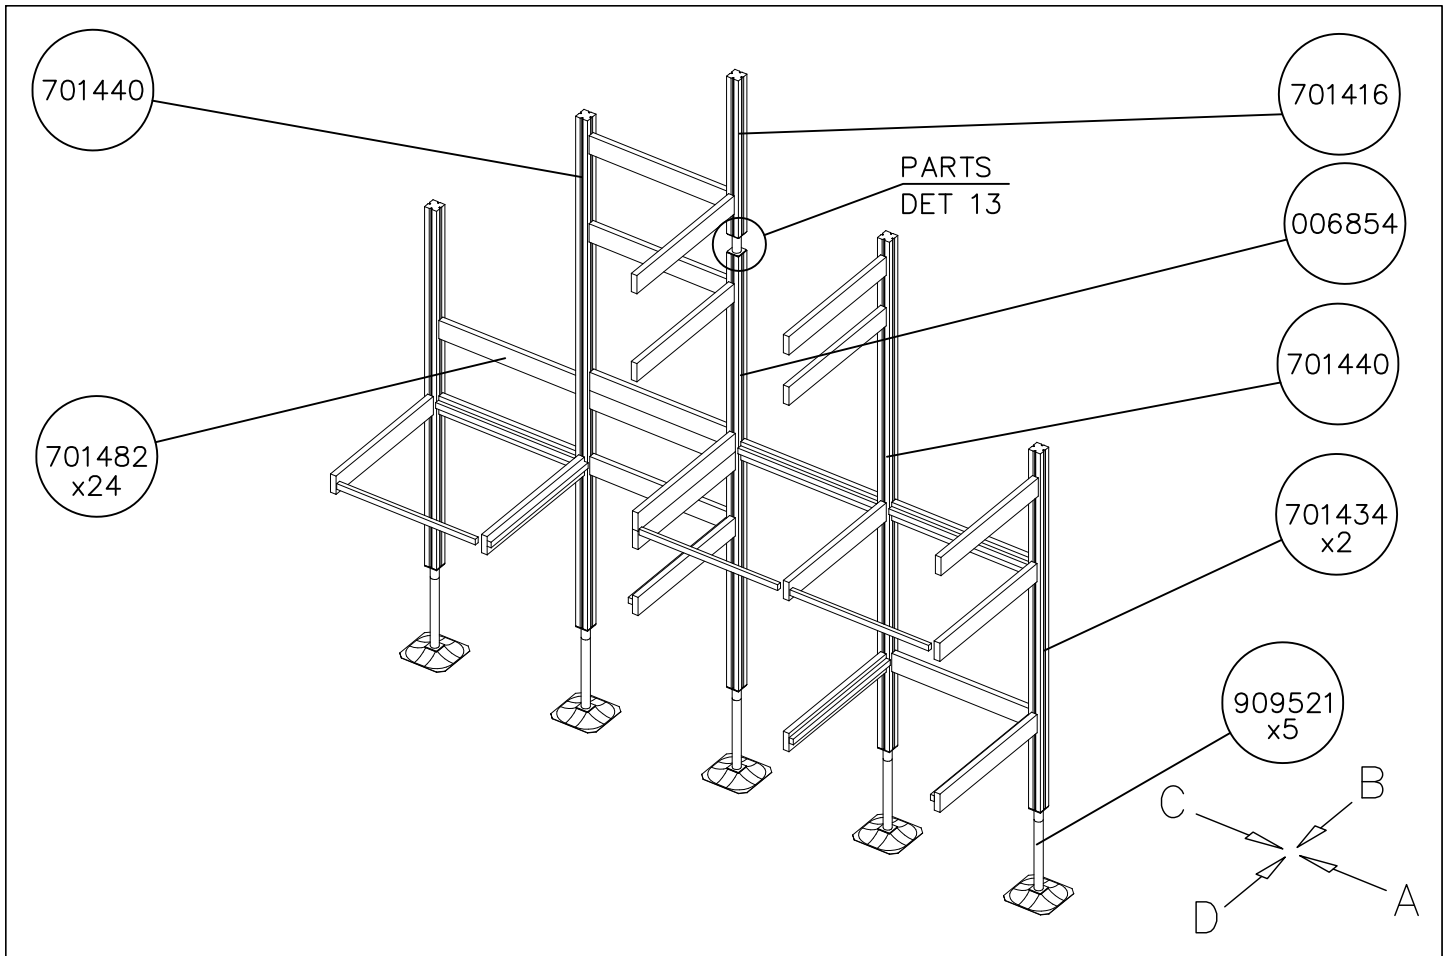

— EN/AS Impact Area 93.1 m<sup>2</sup>  
 + Grid size = 1000 mm +  
 - - - Falling Space 94.3 m<sup>2</sup>

— EN/AS Impact Area 93.1 m<sup>2</sup>  
- - - Falling Space 94.3 m<sup>2</sup>  
Max Falling Height 2070 mm

+5320

+870

+0

+2070

+0

MEASURES BOTTOM OF THE POST  
TO THE TOP OF THE BEAM

MEASURES BOTTOM OF THE POST  
TO THE TOP OF THE BEAM

MEASURES BOTTOM OF THE POST  
TO THE TOP OF THE BEAM

MEASURES BOTTOM OF THE POST  
TO THE TOP OF THE BEAM