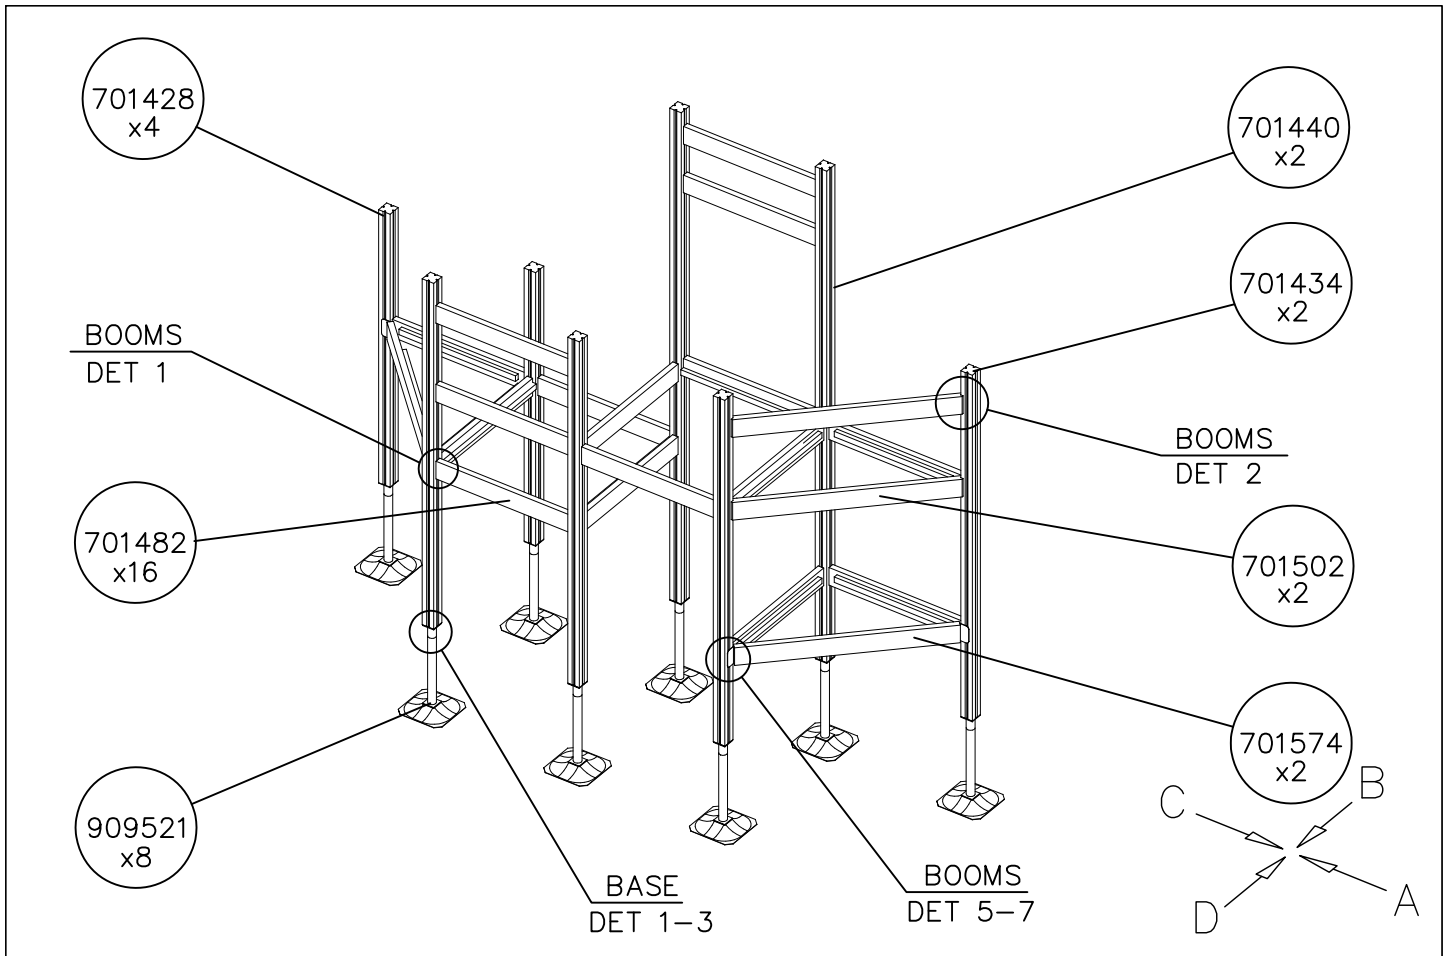

— EN/AS Impact Area 93.1 m<sup>2</sup>  
 + Grid size = 1000 mm +  
 - - - Falling Space 94.3 m<sup>2</sup>

— EN/AS Impact Area 93.1 m<sup>2</sup>  
- - - Falling Space 94.3 m<sup>2</sup>  
Max Falling Height 2070 mm

+5320

+870

+0

+2070

+0

MEASURES BOTTOM OF THE POST  
TO THE TOP OF THE BEAM

MEASURES BOTTOM OF THE POST  
TO THE TOP OF THE BEAM

MEASURES BOTTOM OF THE POST  
TO THE TOP OF THE BEAM

MEASURES BOTTOM OF THE POST  
TO THE TOP OF THE BEAM