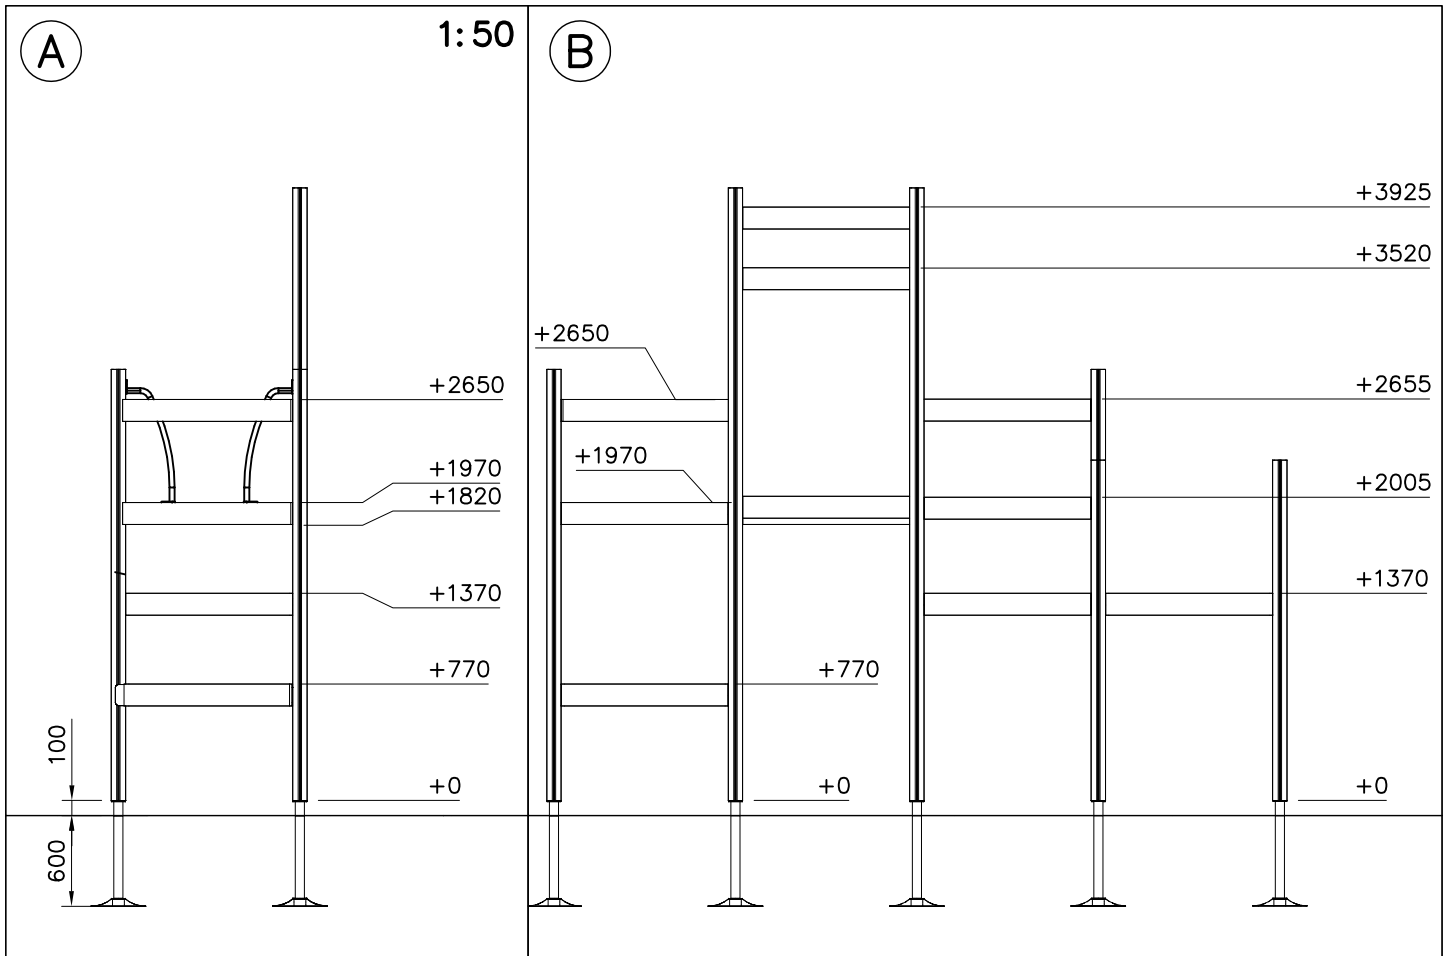

901600 	PCS 1	901782 	PCS 4	901785 	PCS 3	901798 	PCS 4	902487 	PCS 2	905051 	PCS 340
				L 1104				65x65		Ø24/8.4	
905083 	PCS 12	905104 	PCS 100	905112 	PCS 12	905138 	PCS 20	905196 	PCS 20	909234 	PCS 147
Ø32		M10		Ø22		GRAY		GRAY		8x80	
909235 	PCS 12	909238 	PCS 340	909491 	PCS 1	909506 	PCS 8	909521 	PCS 25	980123 	PCS 8
8x60		8x90		L 150		Ø3.5x13				Ø7x60	
980131 	PCS 80	980151 	PCS 159		PCS		PCS		PCS		PCS
Ø6x60		Ø16/8.4									
	PCS		PCS		PCS		PCS		PCS		PCS
	PCS		PCS		PCS		PCS		PCS		PCS

— EN/AS Impact Area 93.1 m<sup>2</sup>  
 + Grid size = 1000 mm +  
 - - - Falling Space 94.3 m<sup>2</sup>

— EN/AS Impact Area 93.1 m<sup>2</sup>  
- - - Falling Space 94.3 m<sup>2</sup>  
Max Falling Height 2070 mm

+5320

+870

+0

+2070

+0

MEASURES BOTTOM OF THE POST  
TO THE TOP OF THE BEAM

MEASURES BOTTOM OF THE POST  
TO THE TOP OF THE BEAM

MEASURES BOTTOM OF THE POST  
TO THE TOP OF THE BEAM

MEASURES BOTTOM OF THE POST  
TO THE TOP OF THE BEAM