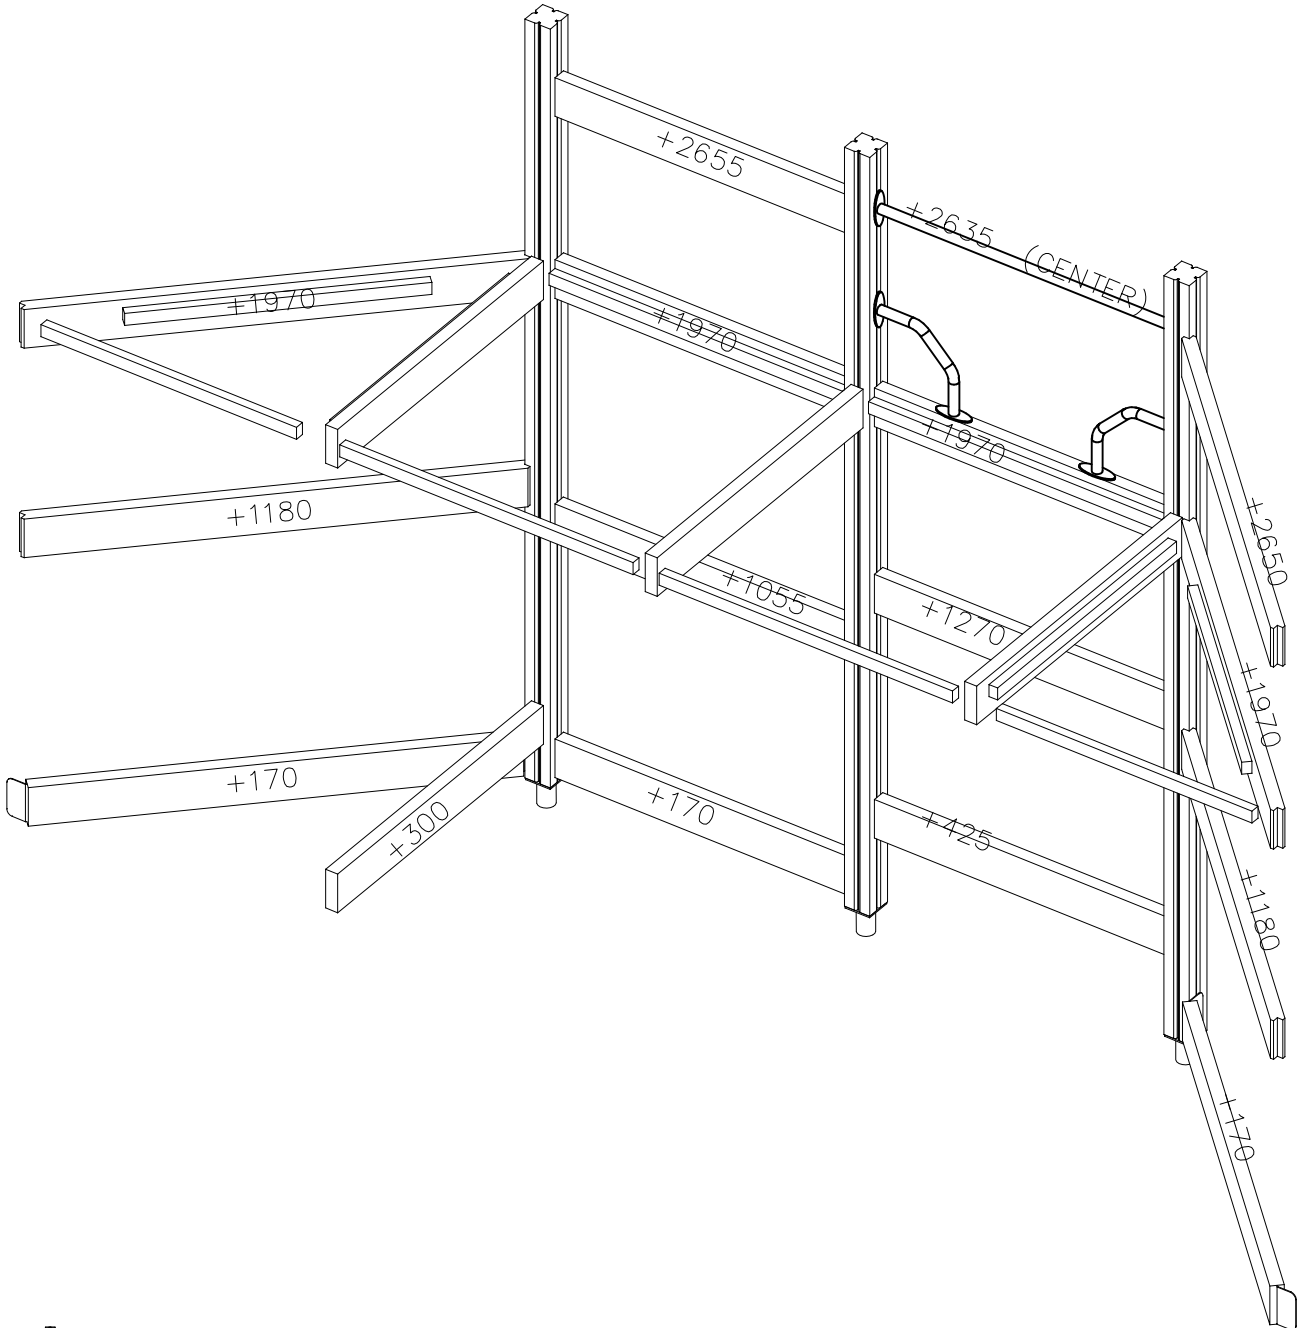

901600 	PCS 1	901782 	PCS 4	901785 	PCS 3	901798 	PCS 4	902487 	PCS 2	905051 	PCS 340
				L 1104				65x65		Ø24/8.4	
905083 	PCS 12	905104 	PCS 100	905112 	PCS 12	905138 	PCS 20	905196 	PCS 20	909234 	PCS 147
Ø32		M10		Ø22		GRAY		GRAY		8x80	
909235 	PCS 12	909238 	PCS 340	909491 	PCS 1	909506 	PCS 8	909521 	PCS 25	980123 	PCS 8
8x60		8x90		L 150		Ø3.5x13				Ø7x60	
980131 	PCS 80	980151 	PCS 159		PCS		PCS		PCS		PCS
Ø6x60		Ø16/8.4									
	PCS		PCS		PCS		PCS		PCS		PCS
	PCS		PCS		PCS		PCS		PCS		PCS

— EN/AS Impact Area 93.1 m<sup>2</sup>  
 + Grid size = 1000 mm +  
 - - - Falling Space 94.3 m<sup>2</sup>

— EN/AS Impact Area 93.1 m<sup>2</sup>  
- - - Falling Space 94.3 m<sup>2</sup>  
Max Falling Height 2070 mm

+5320

+870

+0

+2070

+0

MEASURES BOTTOM OF THE POST  
TO THE TOP OF THE BEAM

MEASURES BOTTOM OF THE POST  
TO THE TOP OF THE BEAM

MEASURES BOTTOM OF THE POST  
TO THE TOP OF THE BEAM

MEASURES BOTTOM OF THE POST  
TO THE TOP OF THE BEAM