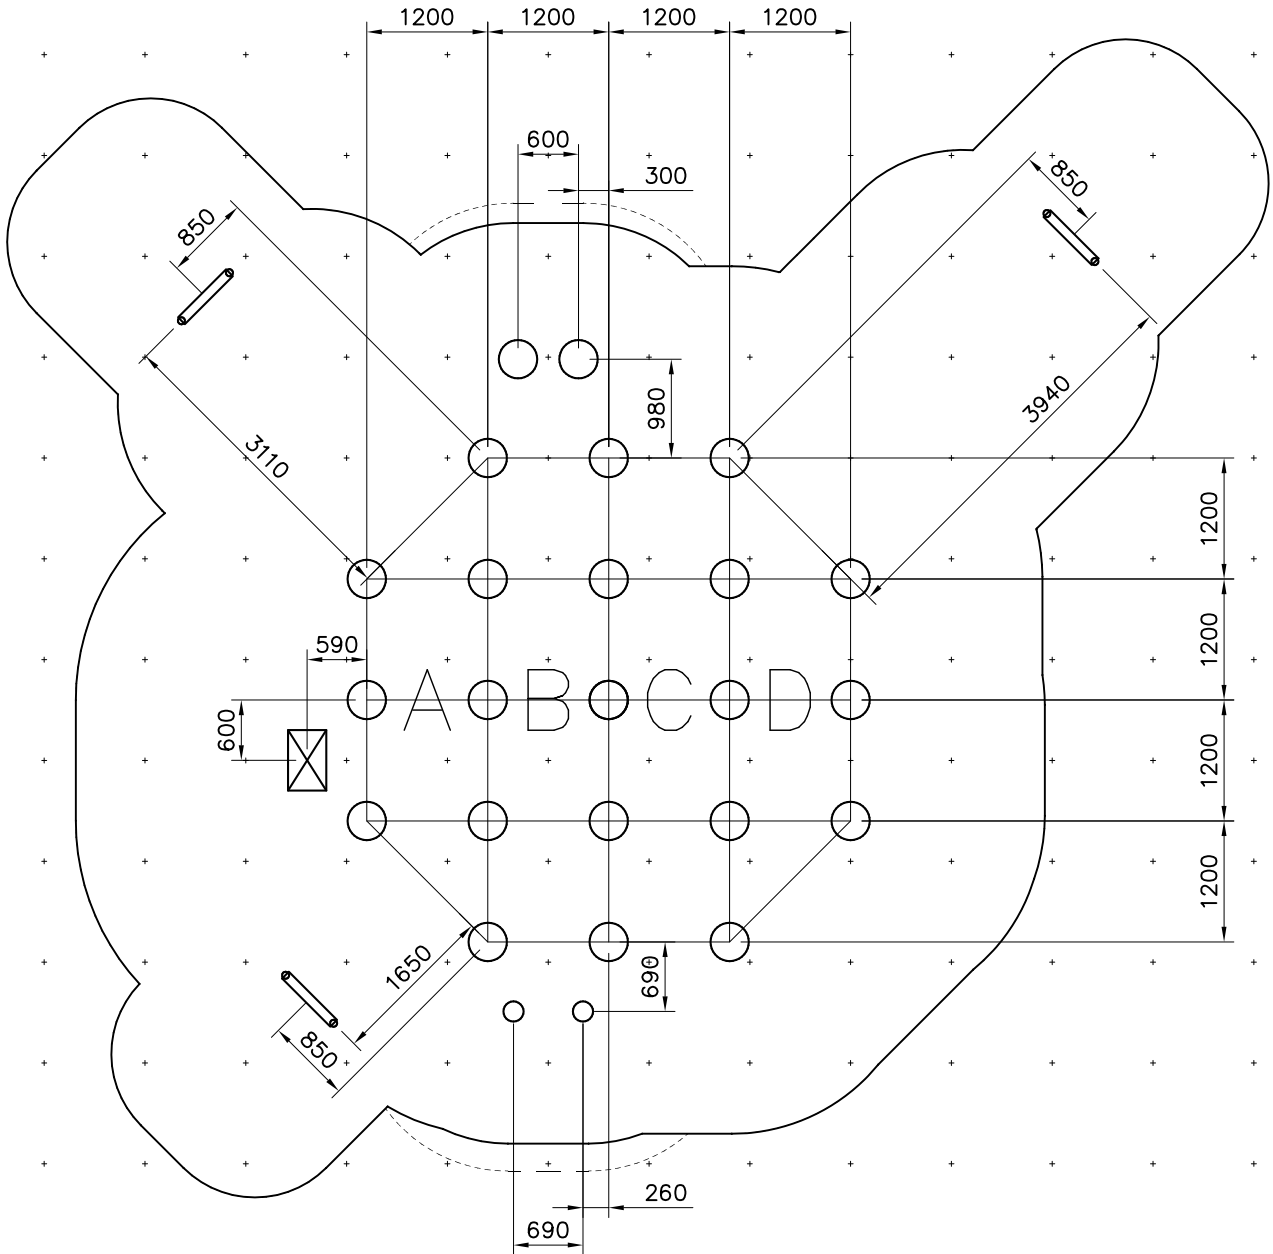

901600 	PCS 1	901782 	PCS 4	901785 	PCS 3	901798 	PCS 4	902487 	PCS 2	905051 	PCS 340
				L 1104				65x65		Ø24/8.4	
905083 	PCS 12	905104 	PCS 100	905112 	PCS 12	905138 	PCS 20	905196 	PCS 20	909234 	PCS 147
Ø32		M10		Ø22		GRAY		GRAY		8x80	
909235 	PCS 12	909238 	PCS 340	909491 	PCS 1	909506 	PCS 8	909521 	PCS 25	980123 	PCS 8
8x60		8x90		L 150		Ø3.5x13				Ø7x60	
980131 	PCS 80	980151 	PCS 159		PCS		PCS		PCS		PCS
Ø6x60		Ø16/8.4									
	PCS		PCS		PCS		PCS		PCS		PCS
	PCS		PCS		PCS		PCS		PCS		PCS

— EN/AS Impact Area 93.1 m<sup>2</sup>  
 + Grid size = 1000 mm +  
 - - - Falling Space 94.3 m<sup>2</sup>

— EN/AS Impact Area 93.1 m<sup>2</sup>  
- - - Falling Space 94.3 m<sup>2</sup>  
Max Falling Height 2070 mm

+5320

+870

+0

+2070

+0

MEASURES BOTTOM OF THE POST  
TO THE TOP OF THE BEAM

MEASURES BOTTOM OF THE POST  
TO THE TOP OF THE BEAM

MEASURES BOTTOM OF THE POST  
TO THE TOP OF THE BEAM

MEASURES BOTTOM OF THE POST  
TO THE TOP OF THE BEAM