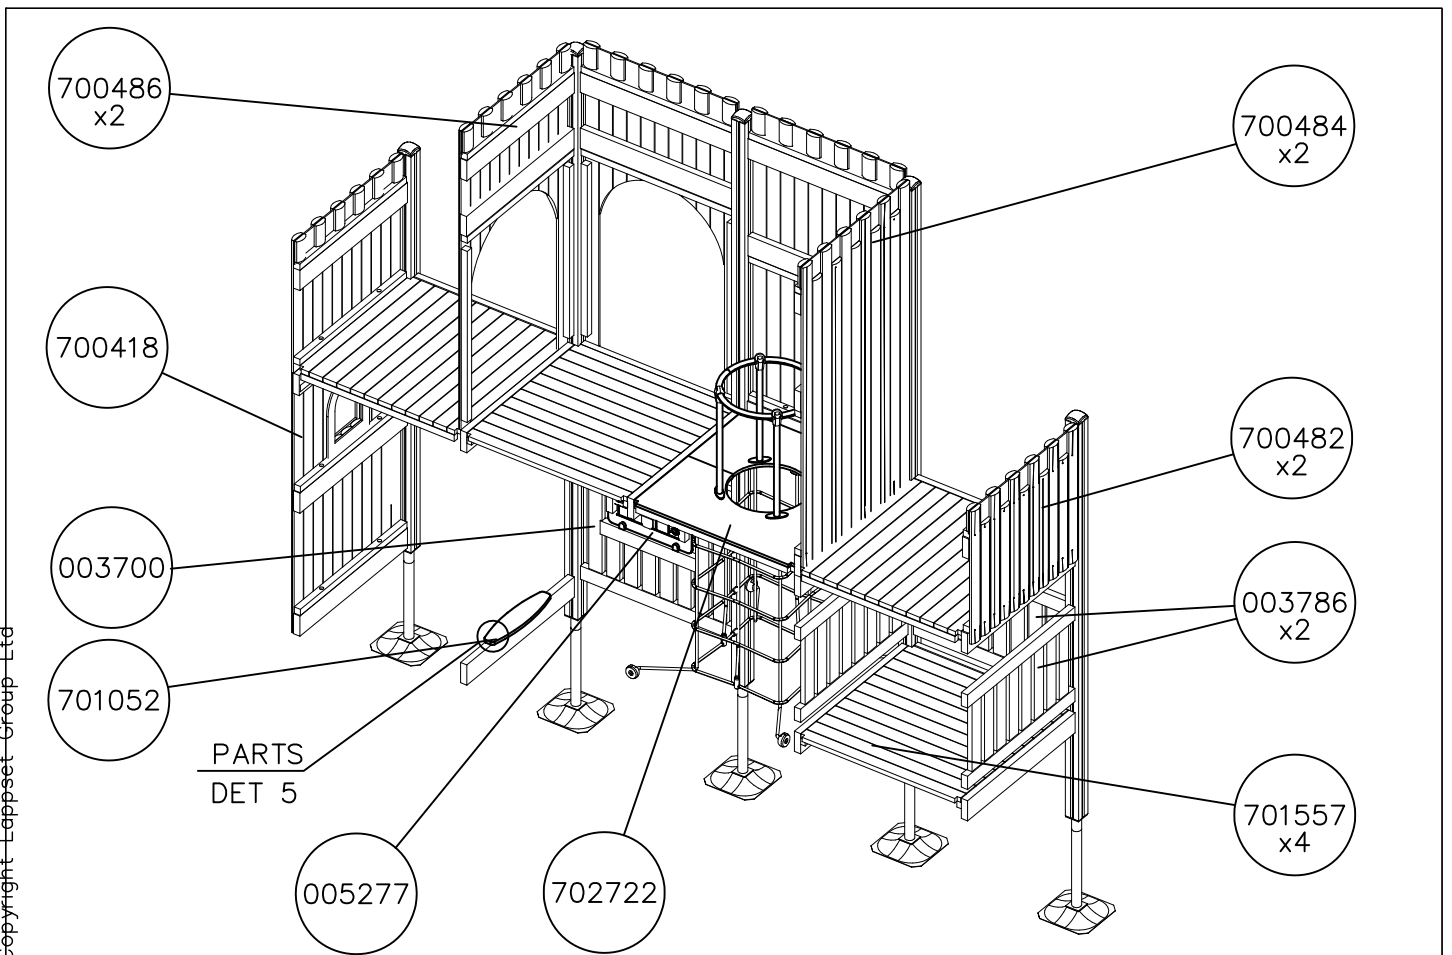

— EN/AS Impact Area 93.1 m<sup>2</sup>  
 + Grid size = 1000 mm +  
 - - - Falling Space 94.3 m<sup>2</sup>

— EN/AS Impact Area 93.1 m<sup>2</sup>  
- - - Falling Space 94.3 m<sup>2</sup>  
Max Falling Height 2070 mm

+5320

+870

+0

+2070

+0

MEASURES BOTTOM OF THE POST  
TO THE TOP OF THE BEAM

MEASURES BOTTOM OF THE POST  
TO THE TOP OF THE BEAM

MEASURES BOTTOM OF THE POST  
TO THE TOP OF THE BEAM

MEASURES BOTTOM OF THE POST  
TO THE TOP OF THE BEAM