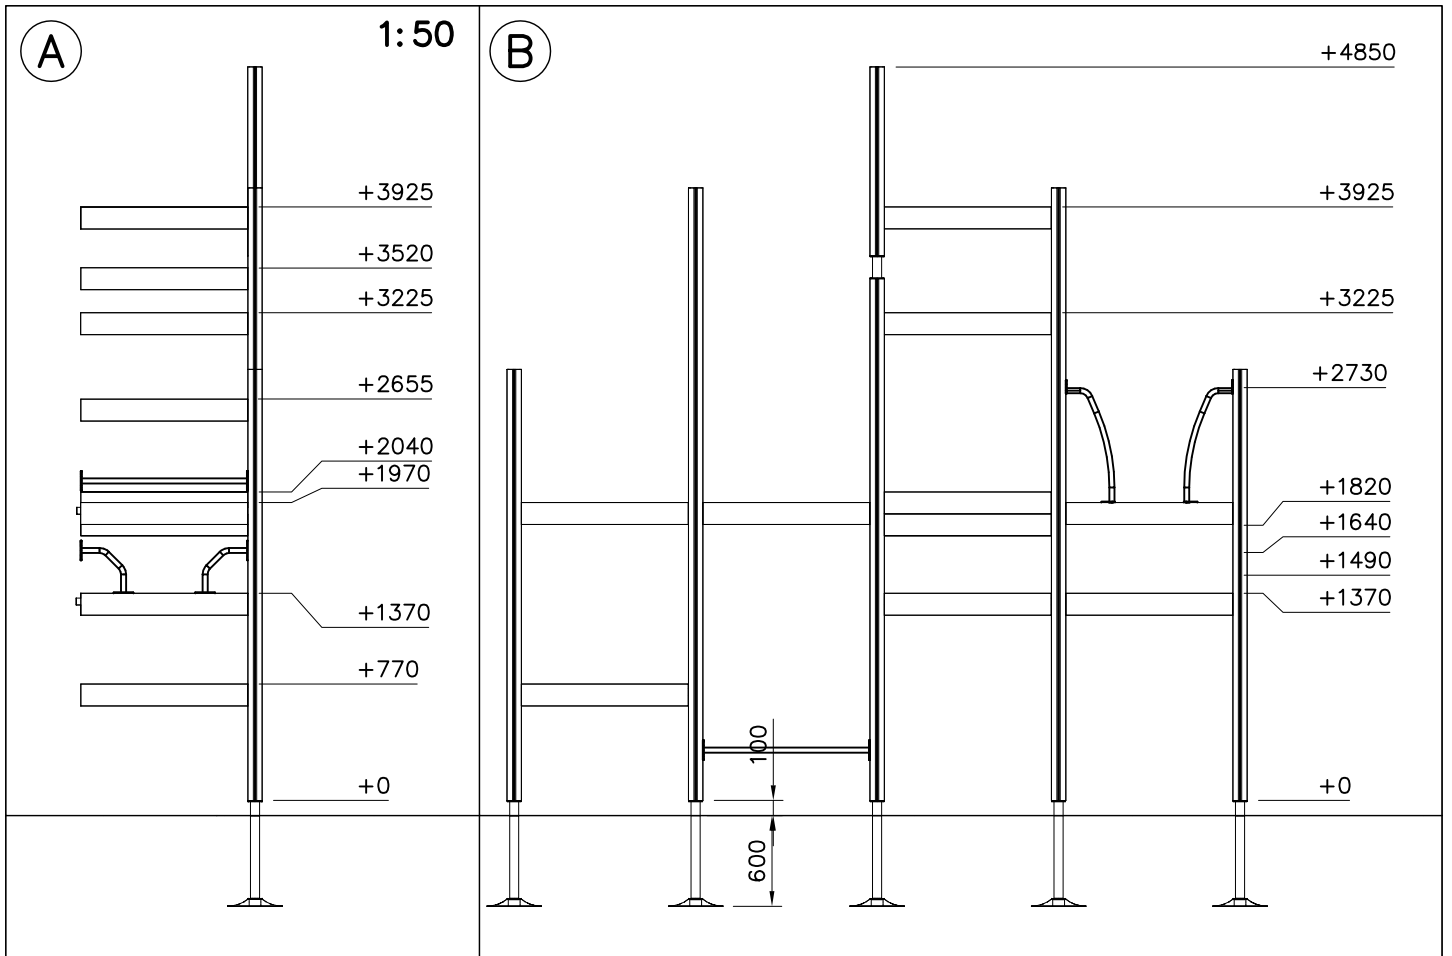

901600 	PCS 1	901782 	PCS 4	901785 	PCS 3	901798 	PCS 4	902487 	PCS 2	905051 	PCS 340
				L 1104				65x65		Ø24/8.4	
905083 	PCS 12	905104 	PCS 100	905112 	PCS 12	905138 	PCS 20	905196 	PCS 20	909234 	PCS 147
Ø32		M10		Ø22		GRAY		GRAY		8x80	
909235 	PCS 12	909238 	PCS 340	909491 	PCS 1	909506 	PCS 8	909521 	PCS 25	980123 	PCS 8
8x60		8x90		L 150		Ø3.5x13				Ø7x60	
980131 	PCS 80	980151 	PCS 159		PCS		PCS		PCS		PCS
Ø6x60		Ø16/8.4									
	PCS		PCS		PCS		PCS		PCS		PCS
	PCS		PCS		PCS		PCS		PCS		PCS

— EN/AS Impact Area 93.1 m<sup>2</sup>  
 + Grid size = 1000 mm +  
 - - - Falling Space 94.3 m<sup>2</sup>

— EN/AS Impact Area 93.1 m<sup>2</sup>  
- - - Falling Space 94.3 m<sup>2</sup>  
Max Falling Height 2070 mm

+5320

+870

+0

+2070

+0

MEASURES BOTTOM OF THE POST  
TO THE TOP OF THE BEAM

MEASURES BOTTOM OF THE POST  
TO THE TOP OF THE BEAM

MEASURES BOTTOM OF THE POST  
TO THE TOP OF THE BEAM

MEASURES BOTTOM OF THE POST  
TO THE TOP OF THE BEAM