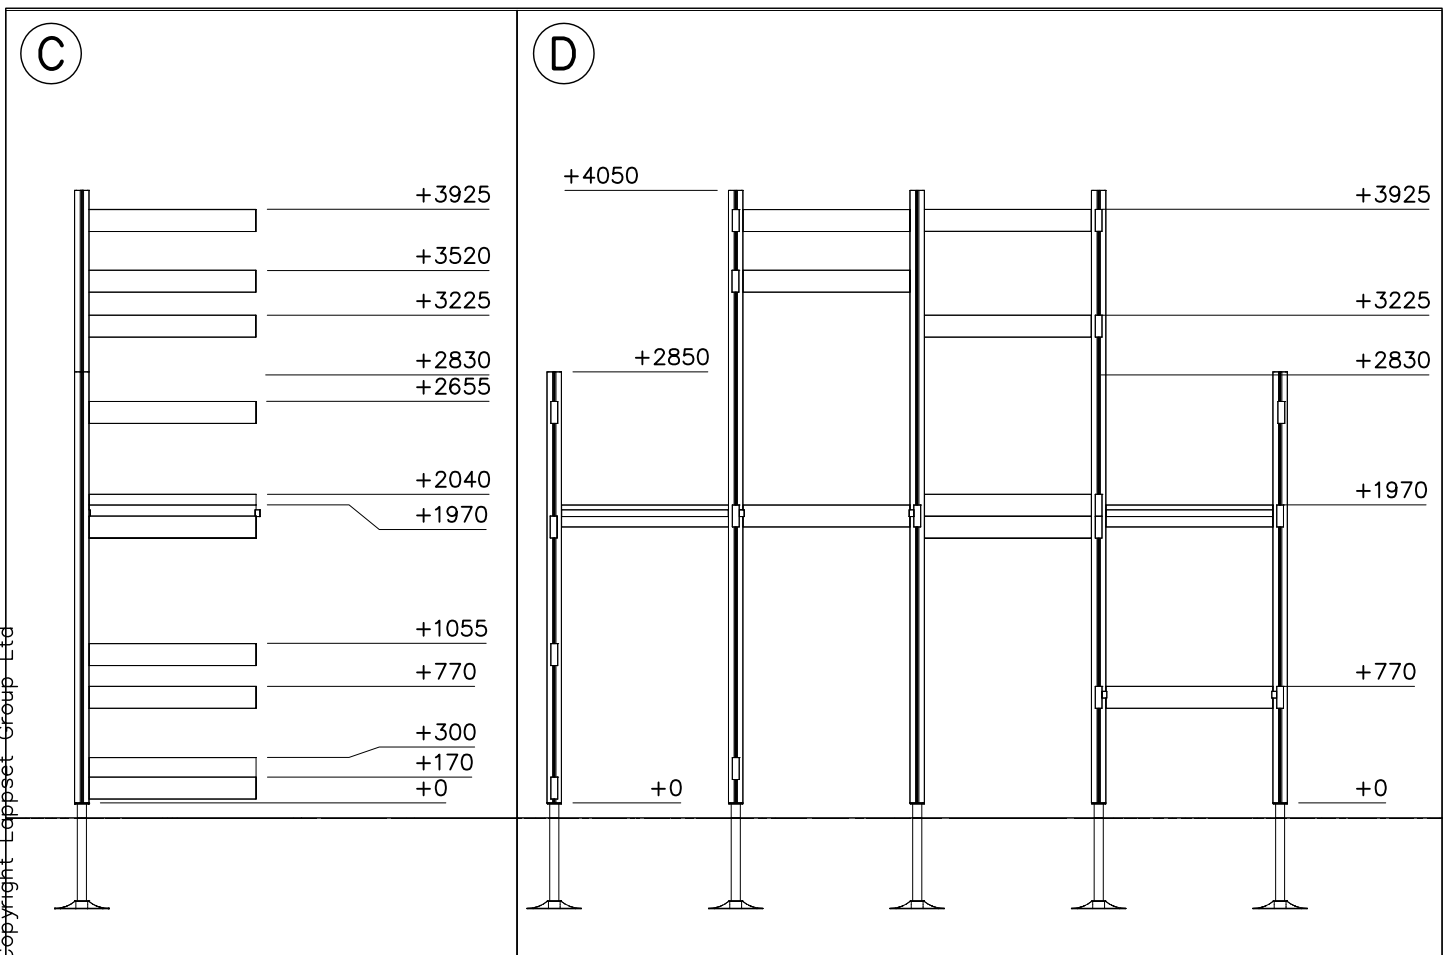

— EN/AS Impact Area 93.1 m<sup>2</sup>  
 + Grid size = 1000 mm +  
 - - - Falling Space 94.3 m<sup>2</sup>

— EN/AS Impact Area 93.1 m<sup>2</sup>  
- - - Falling Space 94.3 m<sup>2</sup>  
Max Falling Height 2070 mm

+5320

+870

+0

+2070

+0

MEASURES BOTTOM OF THE POST  
TO THE TOP OF THE BEAM

MEASURES BOTTOM OF THE POST  
TO THE TOP OF THE BEAM

MEASURES BOTTOM OF THE POST  
TO THE TOP OF THE BEAM

MEASURES BOTTOM OF THE POST  
TO THE TOP OF THE BEAM