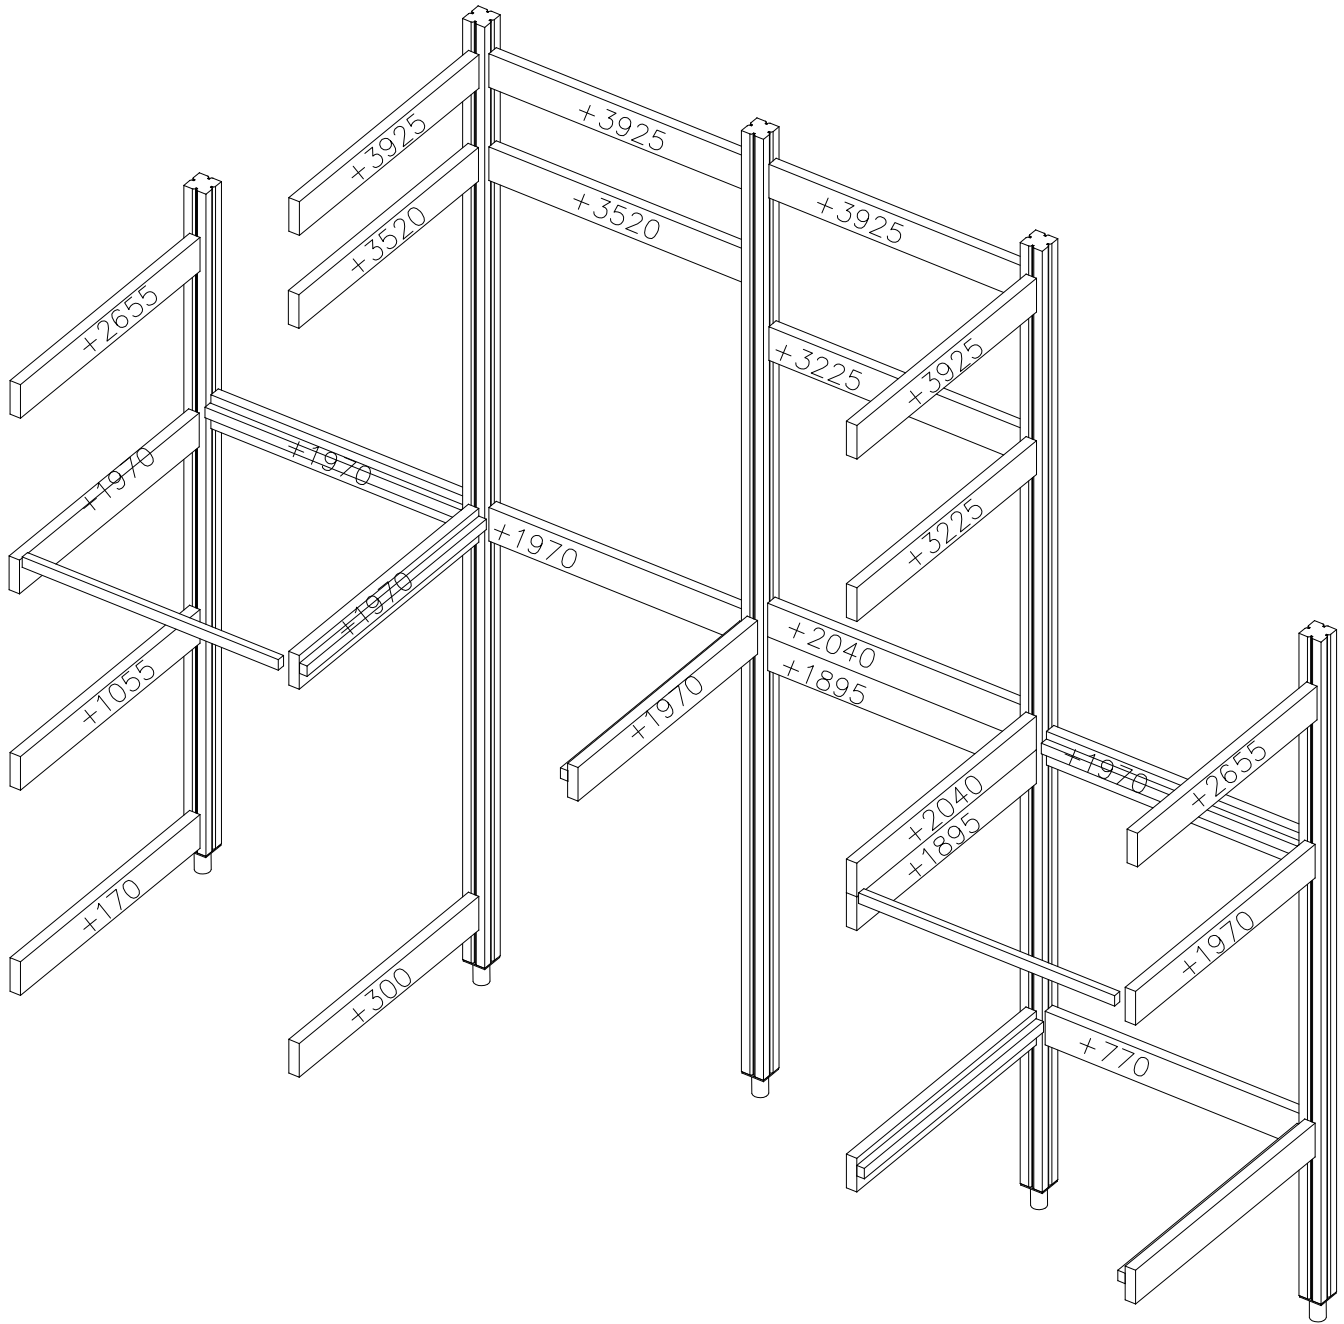

+5320

+870

+0

+2070

+0

MEASURES BOTTOM OF THE POST  
TO THE TOP OF THE BEAM

MEASURES BOTTOM OF THE POST  
TO THE TOP OF THE BEAM

MEASURES BOTTOM OF THE POST  
TO THE TOP OF THE BEAM

MEASURES BOTTOM OF THE POST  
TO THE TOP OF THE BEAM