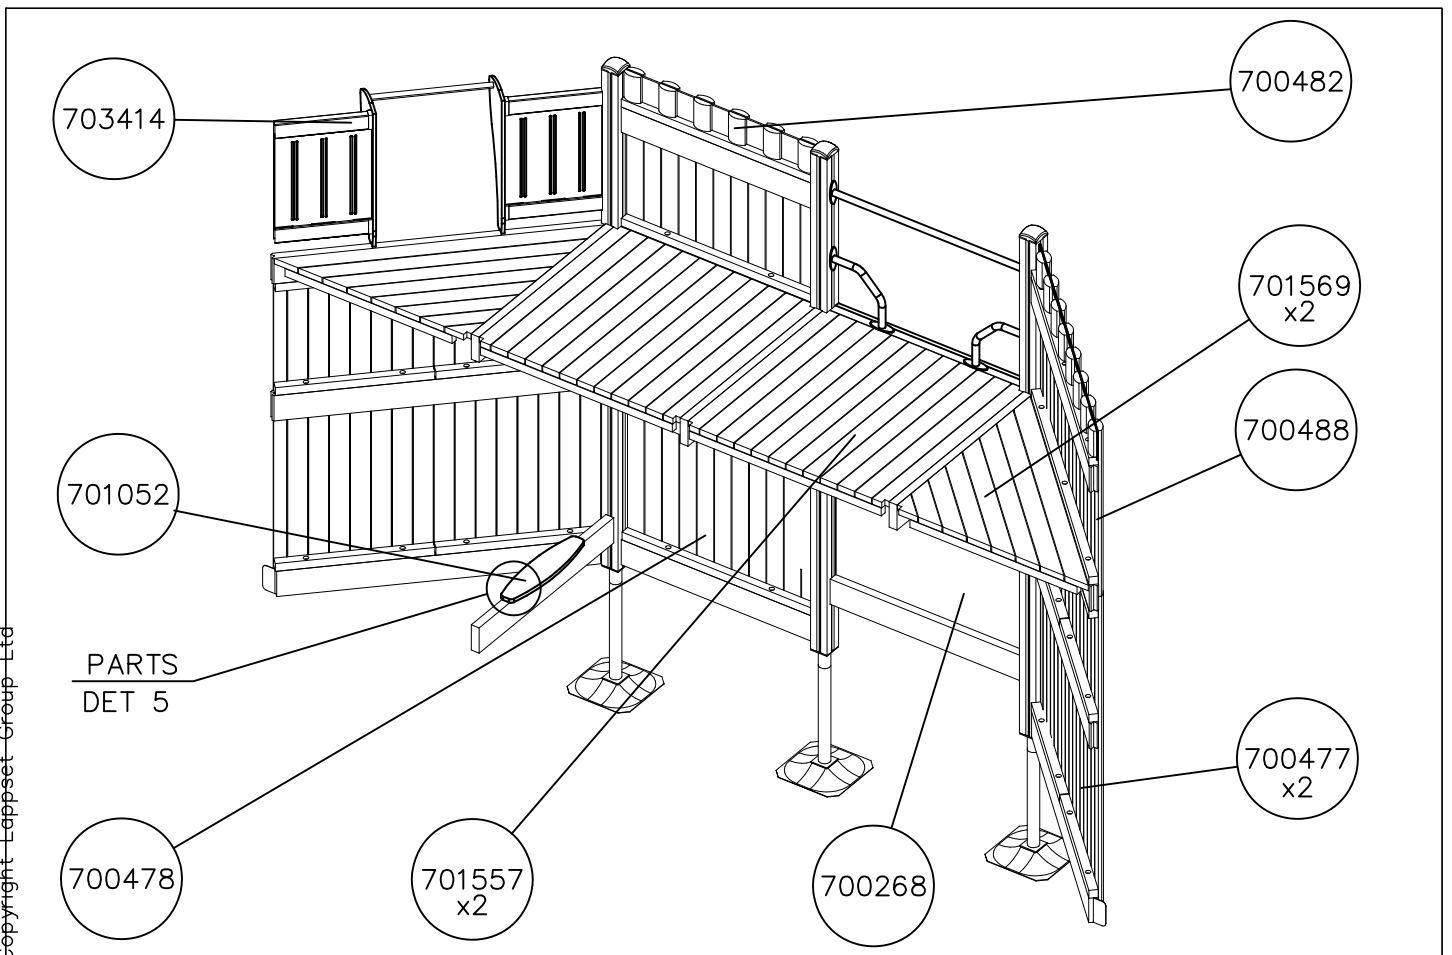

— EN/AS Impact Area 93.1 m<sup>2</sup>  
 + Grid size = 1000 mm +  
 - - - Falling Space 94.3 m<sup>2</sup>

— EN/AS Impact Area 93.1 m<sup>2</sup>  
- - - Falling Space 94.3 m<sup>2</sup>  
Max Falling Height 2070 mm

+5320

+870

+0

+2070

+0

MEASURES BOTTOM OF THE POST  
TO THE TOP OF THE BEAM

MEASURES BOTTOM OF THE POST  
TO THE TOP OF THE BEAM

MEASURES BOTTOM OF THE POST  
TO THE TOP OF THE BEAM

MEASURES BOTTOM OF THE POST  
TO THE TOP OF THE BEAM