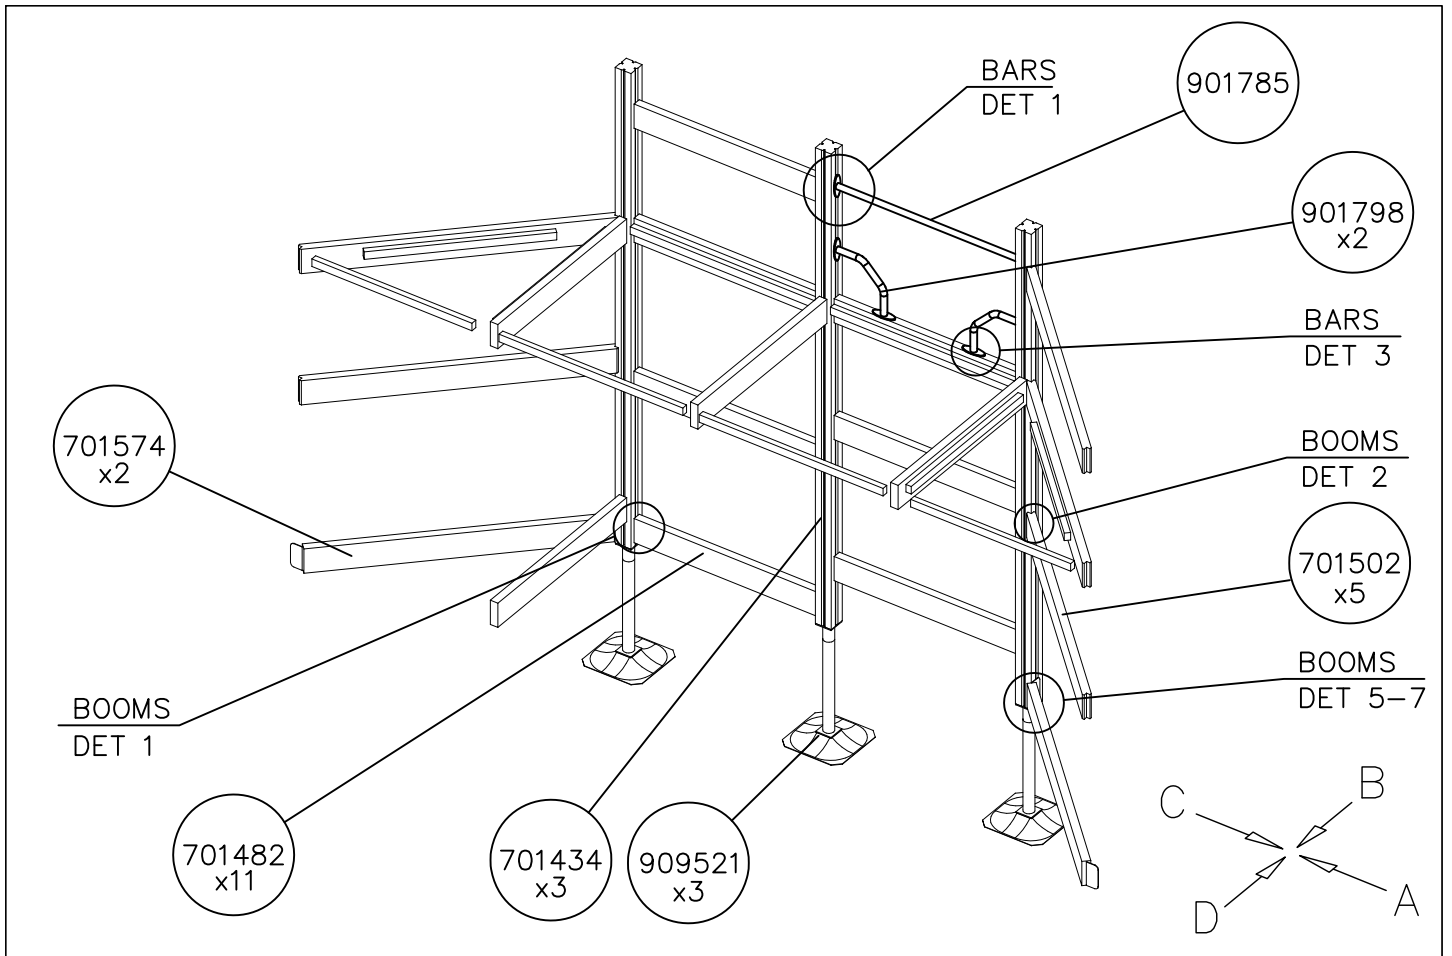

— EN/AS Impact Area 93.1 m<sup>2</sup>  
 + Grid size = 1000 mm +  
 - - - Falling Space 94.3 m<sup>2</sup>

— EN/AS Impact Area 93.1 m<sup>2</sup>  
- - - Falling Space 94.3 m<sup>2</sup>  
Max Falling Height 2070 mm

+5320

+870

+0

+2070

+0

MEASURES BOTTOM OF THE POST  
TO THE TOP OF THE BEAM

MEASURES BOTTOM OF THE POST  
TO THE TOP OF THE BEAM

MEASURES BOTTOM OF THE POST  
TO THE TOP OF THE BEAM

MEASURES BOTTOM OF THE POST  
TO THE TOP OF THE BEAM