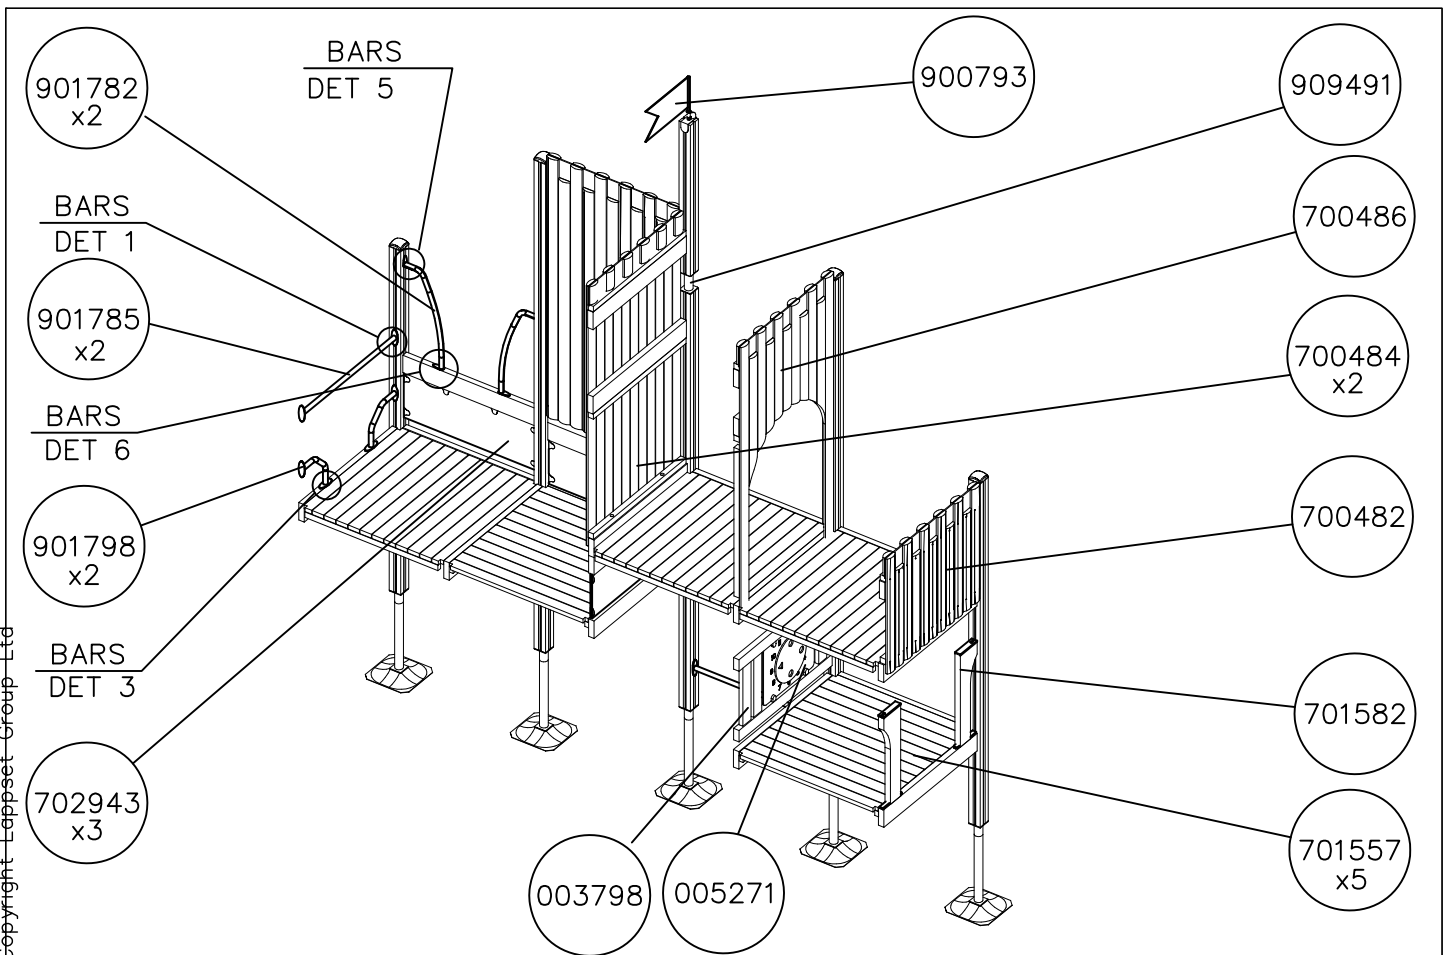

— EN/AS Impact Area 93.1 m<sup>2</sup>  
 + Grid size = 1000 mm +  
 - - - Falling Space 94.3 m<sup>2</sup>

— EN/AS Impact Area 93.1 m<sup>2</sup>  
- - - Falling Space 94.3 m<sup>2</sup>  
Max Falling Height 2070 mm

+5320

+870

+0

+2070

+0

MEASURES BOTTOM OF THE POST  
TO THE TOP OF THE BEAM

MEASURES BOTTOM OF THE POST  
TO THE TOP OF THE BEAM

MEASURES BOTTOM OF THE POST  
TO THE TOP OF THE BEAM

MEASURES BOTTOM OF THE POST  
TO THE TOP OF THE BEAM