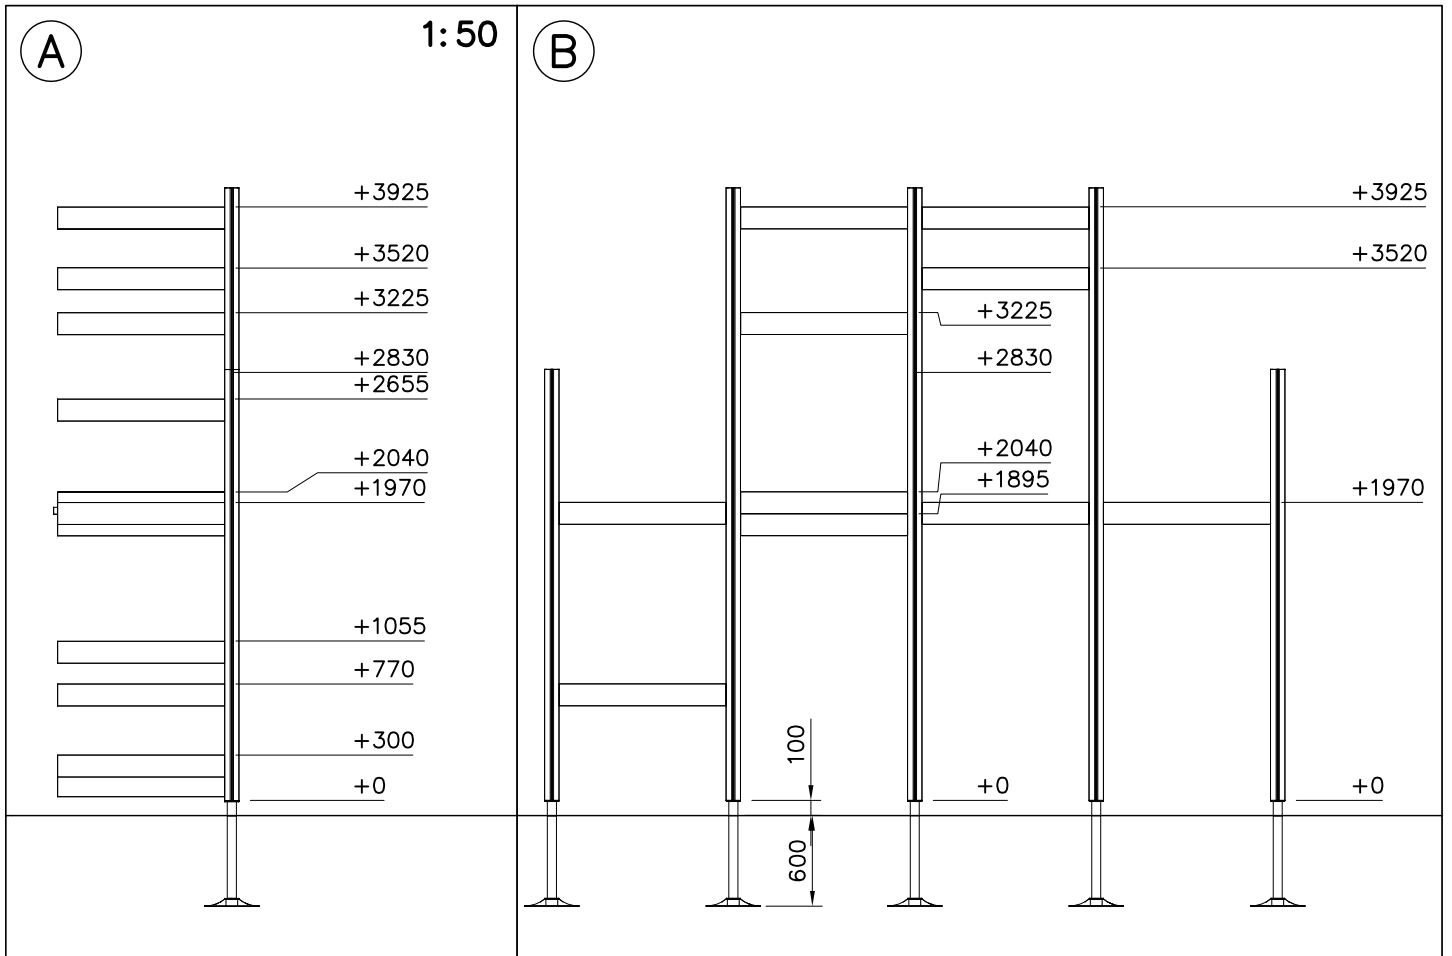

901600 	PCS 1	901782 	PCS 4	901785 	PCS 3	901798 	PCS 4	902487 	PCS 2	905051 	PCS 340
				L 1104				65x65		Ø24/8.4	
905083 	PCS 12	905104 	PCS 100	905112 	PCS 12	905138 	PCS 20	905196 	PCS 20	909234 	PCS 147
Ø32		M10		Ø22		GRAY		GRAY		8x80	
909235 	PCS 12	909238 	PCS 340	909491 	PCS 1	909506 	PCS 8	909521 	PCS 25	980123 	PCS 8
8x60		8x90		L 150		Ø3.5x13				Ø7x60	
980131 	PCS 80	980151 	PCS 159		PCS		PCS		PCS		PCS
Ø6x60		Ø16/8.4									
	PCS		PCS		PCS		PCS		PCS		PCS
	PCS		PCS		PCS		PCS		PCS		PCS

— EN/AS Impact Area 93.1 m<sup>2</sup>  
 + Grid size = 1000 mm +  
 - - - Falling Space 94.3 m<sup>2</sup>

— EN/AS Impact Area 93.1 m<sup>2</sup>  
- - - Falling Space 94.3 m<sup>2</sup>  
Max Falling Height 2070 mm

+5320

+870

+0

+2070

+0

MEASURES BOTTOM OF THE POST  
TO THE TOP OF THE BEAM

MEASURES BOTTOM OF THE POST  
TO THE TOP OF THE BEAM

MEASURES BOTTOM OF THE POST  
TO THE TOP OF THE BEAM

MEASURES BOTTOM OF THE POST  
TO THE TOP OF THE BEAM