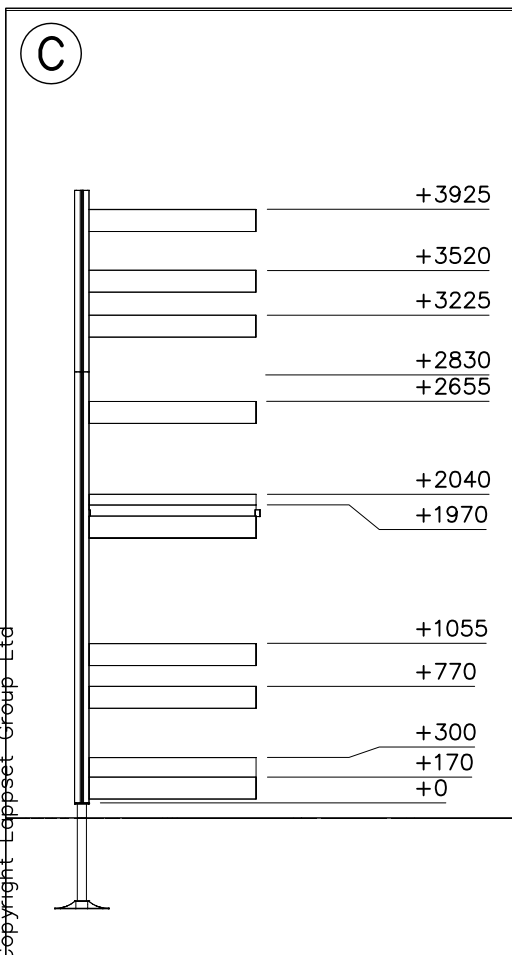

901600 	PCS 1	901782 	PCS 4	901785 	PCS 3	901798 	PCS 4	902487 	PCS 2	905051 	PCS 340
				L 1104				65x65		Ø24/8.4	
905083 	PCS 12	905104 	PCS 100	905112 	PCS 12	905138 	PCS 20	905196 	PCS 20	909234 	PCS 147
Ø32		M10		Ø22		GRAY		GRAY		8x80	
909235 	PCS 12	909238 	PCS 340	909491 	PCS 1	909506 	PCS 8	909521 	PCS 25	980123 	PCS 8
8x60		8x90		L 150		Ø3.5x13				Ø7x60	
980131 	PCS 80	980151 	PCS 159		PCS		PCS		PCS		PCS
Ø6x60		Ø16/8.4									
	PCS		PCS		PCS		PCS		PCS		PCS
	PCS		PCS		PCS		PCS		PCS		PCS

— EN/AS Impact Area 93.1 m<sup>2</sup>  
 + Grid size = 1000 mm +  
 - - - Falling Space 94.3 m<sup>2</sup>

— EN/AS Impact Area 93.1 m<sup>2</sup>  
- - - Falling Space 94.3 m<sup>2</sup>  
Max Falling Height 2070 mm

+5320

+870

+0

+2070

+0

MEASURES BOTTOM OF THE POST  
TO THE TOP OF THE BEAM

MEASURES BOTTOM OF THE POST  
TO THE TOP OF THE BEAM

MEASURES BOTTOM OF THE POST  
TO THE TOP OF THE BEAM

MEASURES BOTTOM OF THE POST  
TO THE TOP OF THE BEAM