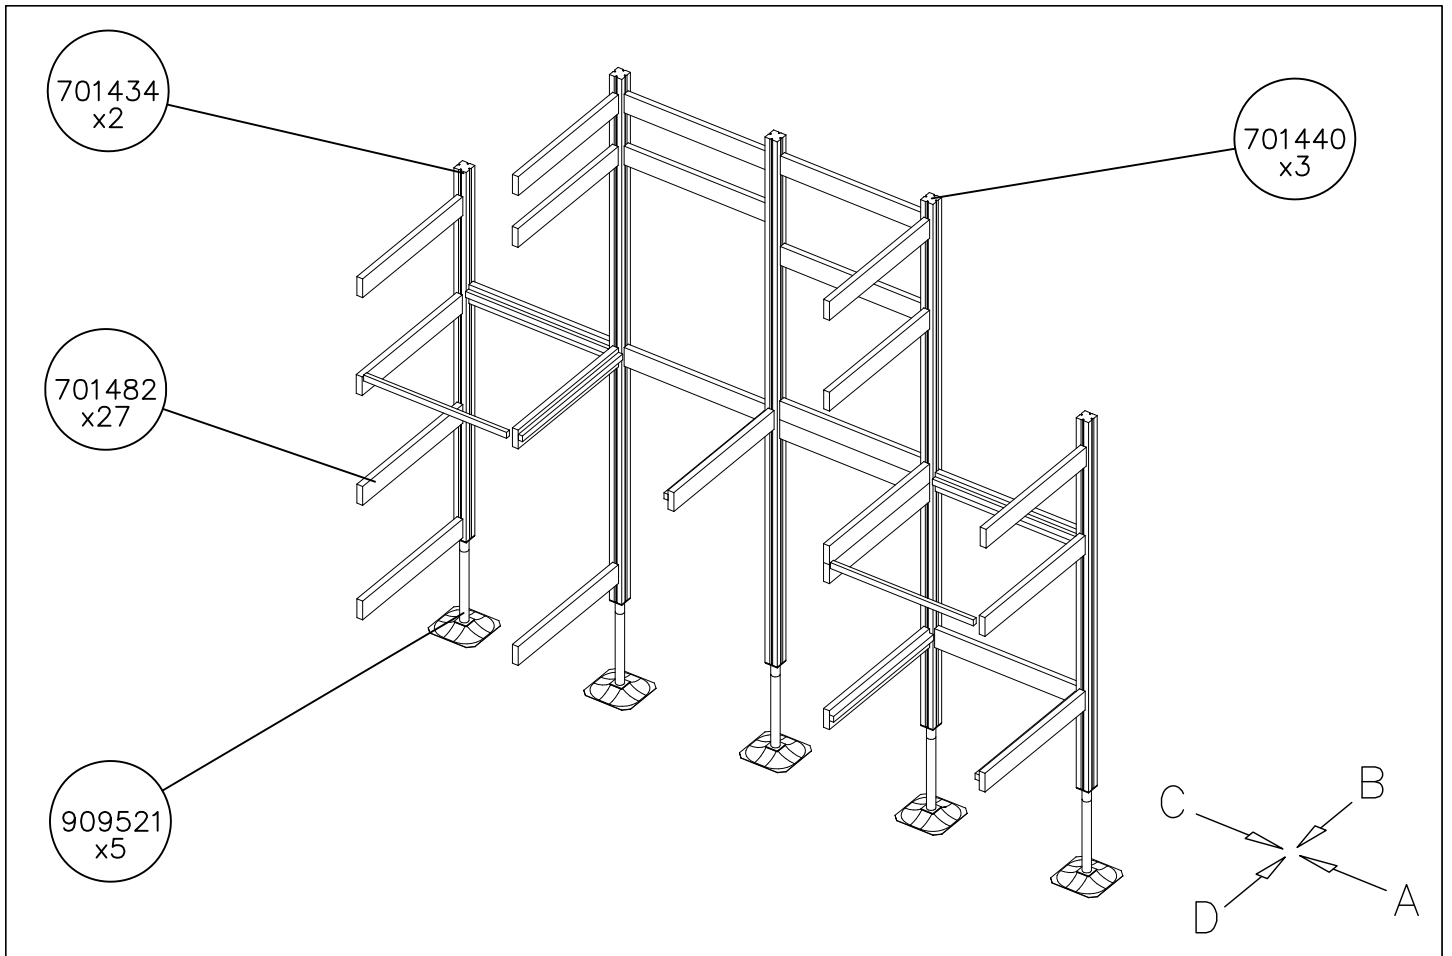

— EN/AS Impact Area 93.1 m<sup>2</sup>  
 + Grid size = 1000 mm +  
 - - - Falling Space 94.3 m<sup>2</sup>

— EN/AS Impact Area 93.1 m<sup>2</sup>  
- - - Falling Space 94.3 m<sup>2</sup>  
Max Falling Height 2070 mm

+5320

+870

+0

+2070

+0

MEASURES BOTTOM OF THE POST  
TO THE TOP OF THE BEAM

MEASURES BOTTOM OF THE POST  
TO THE TOP OF THE BEAM

MEASURES BOTTOM OF THE POST  
TO THE TOP OF THE BEAM

MEASURES BOTTOM OF THE POST  
TO THE TOP OF THE BEAM