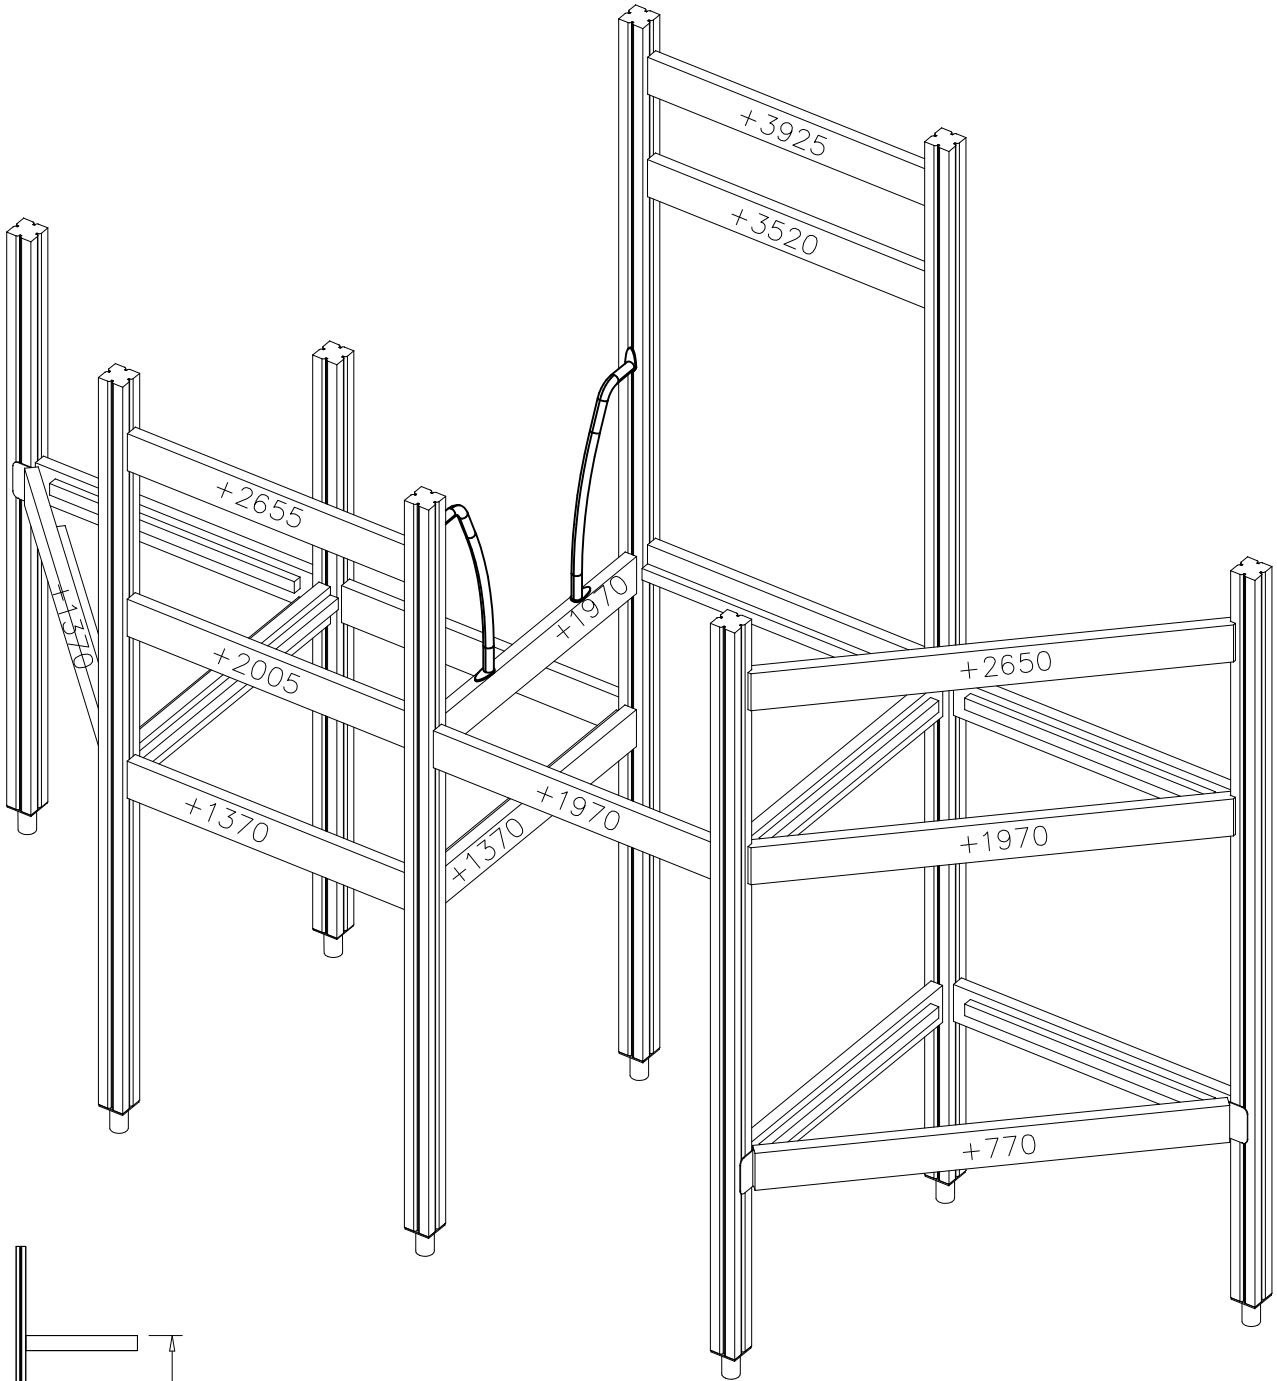

— EN/AS Impact Area 93.1 m<sup>2</sup>  
 + Grid size = 1000 mm +  
 - - - Falling Space 94.3 m<sup>2</sup>

— EN/AS Impact Area 93.1 m<sup>2</sup>  
- - - Falling Space 94.3 m<sup>2</sup>  
Max Falling Height 2070 mm

+5320

+870

+0

+2070

+0

MEASURES BOTTOM OF THE POST  
TO THE TOP OF THE BEAM

MEASURES BOTTOM OF THE POST  
TO THE TOP OF THE BEAM

MEASURES BOTTOM OF THE POST  
TO THE TOP OF THE BEAM

MEASURES BOTTOM OF THE POST  
TO THE TOP OF THE BEAM