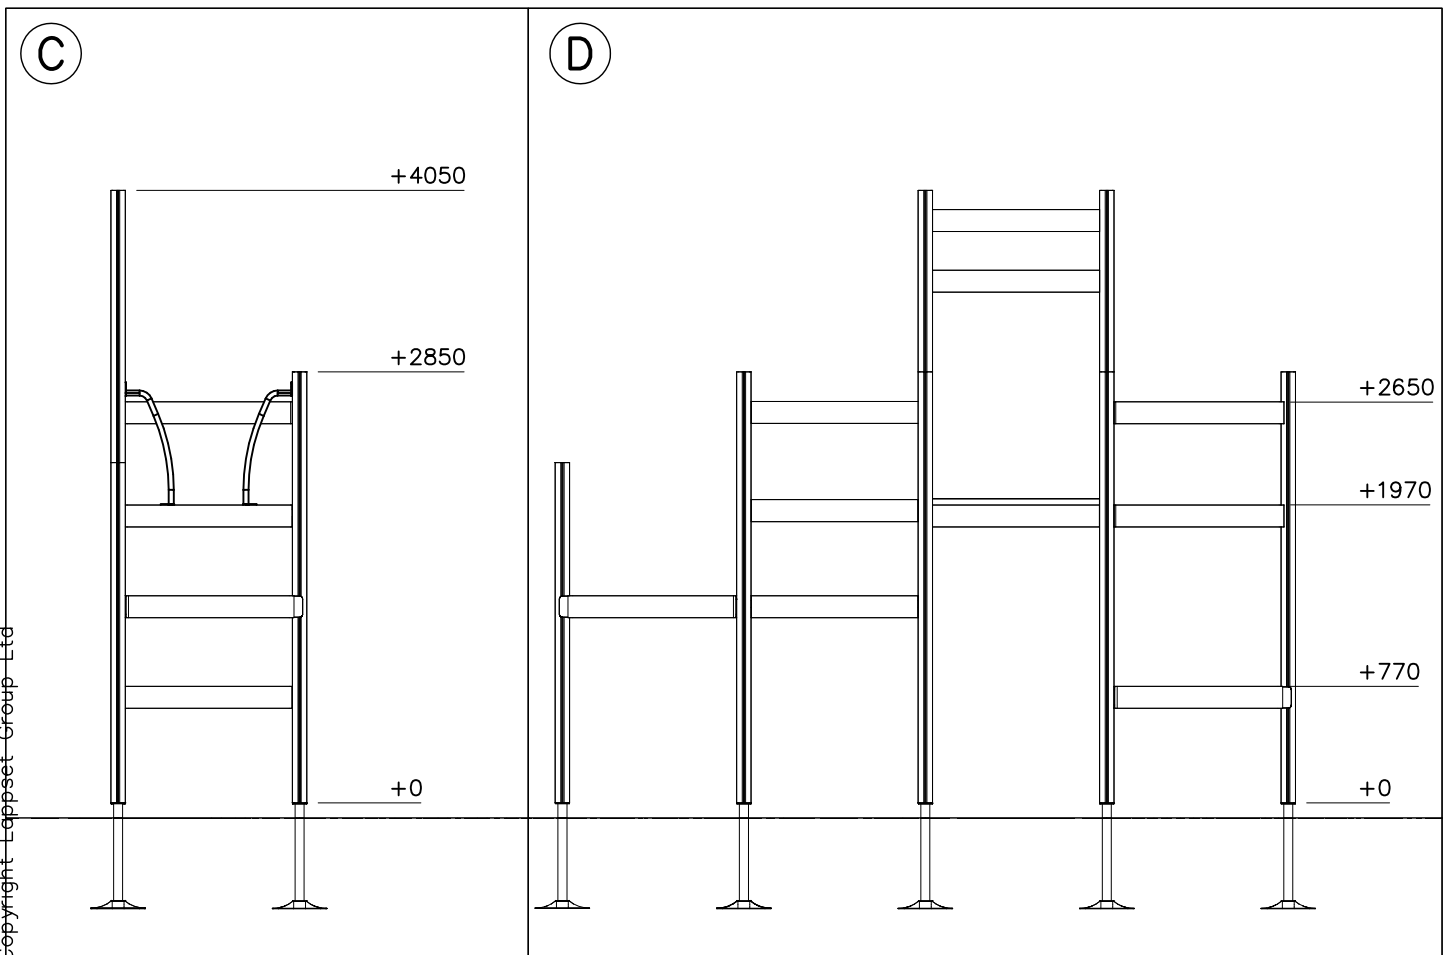

— EN/AS Impact Area 93.1 m<sup>2</sup>  
 + Grid size = 1000 mm +  
 - - - Falling Space 94.3 m<sup>2</sup>

— EN/AS Impact Area 93.1 m<sup>2</sup>  
- - - Falling Space 94.3 m<sup>2</sup>  
Max Falling Height 2070 mm

+5320

+870

+0

+2070

+0

MEASURES BOTTOM OF THE POST  
TO THE TOP OF THE BEAM

MEASURES BOTTOM OF THE POST  
TO THE TOP OF THE BEAM

MEASURES BOTTOM OF THE POST  
TO THE TOP OF THE BEAM

MEASURES BOTTOM OF THE POST  
TO THE TOP OF THE BEAM