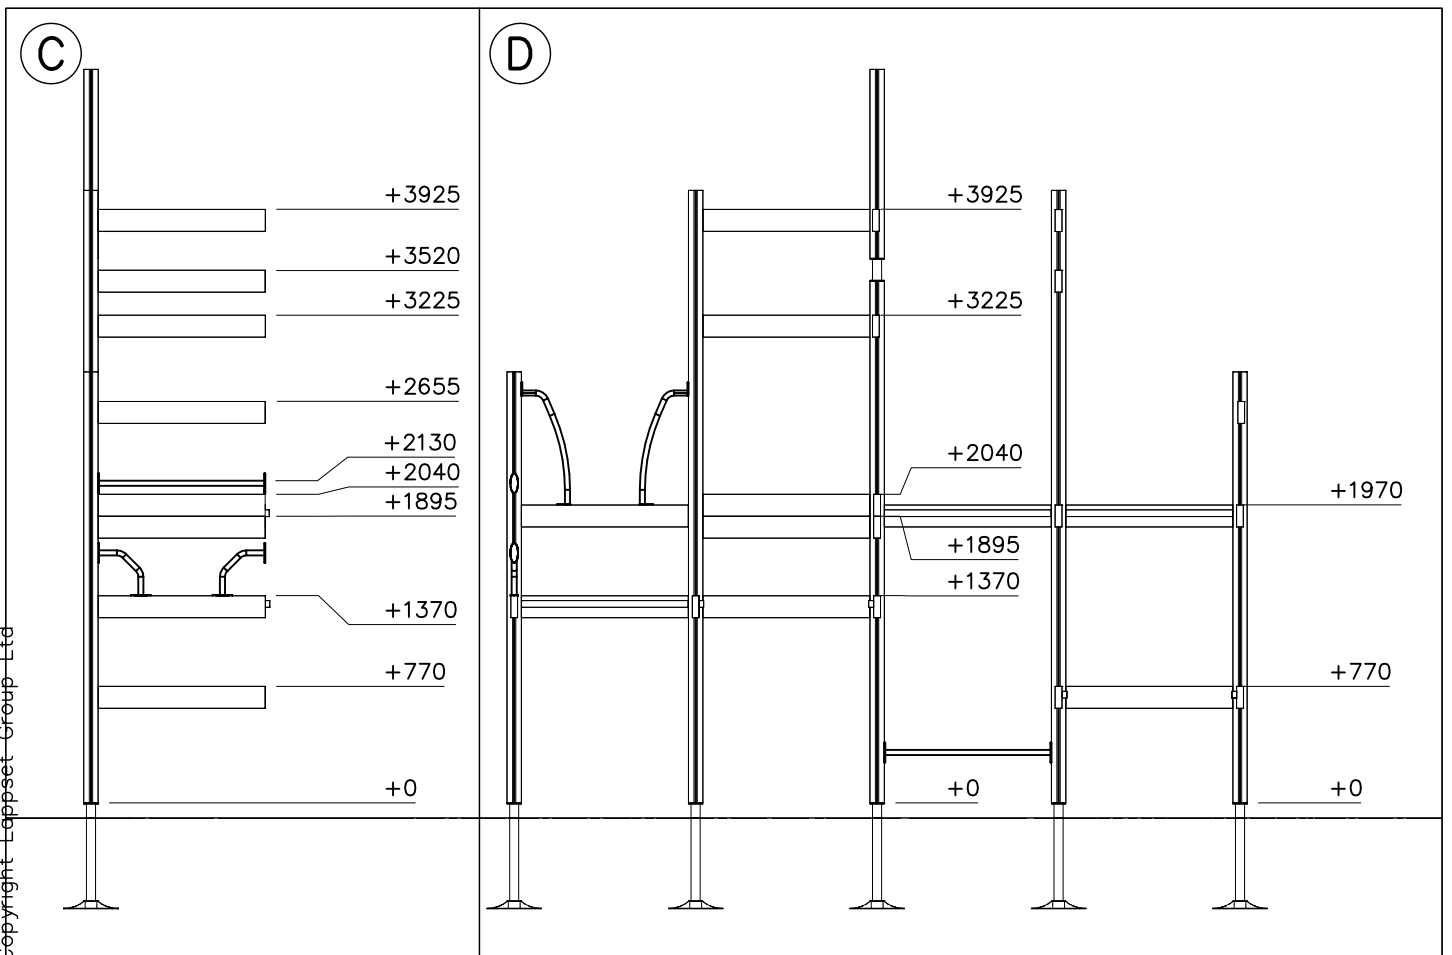

901600 	PCS 1	901782 	PCS 4	901785 	PCS 3	901798 	PCS 4	902487 	PCS 2	905051 	PCS 340
				L 1104				65x65		Ø24/8.4	
905083 	PCS 12	905104 	PCS 100	905112 	PCS 12	905138 	PCS 20	905196 	PCS 20	909234 	PCS 147
Ø32		M10		Ø22		GRAY		GRAY		8x80	
909235 	PCS 12	909238 	PCS 340	909491 	PCS 1	909506 	PCS 8	909521 	PCS 25	980123 	PCS 8
8x60		8x90		L 150		Ø3.5x13				Ø7x60	
980131 	PCS 80	980151 	PCS 159		PCS		PCS		PCS		PCS
Ø6x60		Ø16/8.4									
	PCS		PCS		PCS		PCS		PCS		PCS
	PCS		PCS		PCS		PCS		PCS		PCS

— EN/AS Impact Area 93.1 m<sup>2</sup>  
 + Grid size = 1000 mm +  
 - - - Falling Space 94.3 m<sup>2</sup>

— EN/AS Impact Area 93.1 m<sup>2</sup>  
- - - Falling Space 94.3 m<sup>2</sup>  
Max Falling Height 2070 mm

+5320

+870

+0

+2070

+0

MEASURES BOTTOM OF THE POST  
TO THE TOP OF THE BEAM

MEASURES BOTTOM OF THE POST  
TO THE TOP OF THE BEAM

MEASURES BOTTOM OF THE POST  
TO THE TOP OF THE BEAM

MEASURES BOTTOM OF THE POST  
TO THE TOP OF THE BEAM