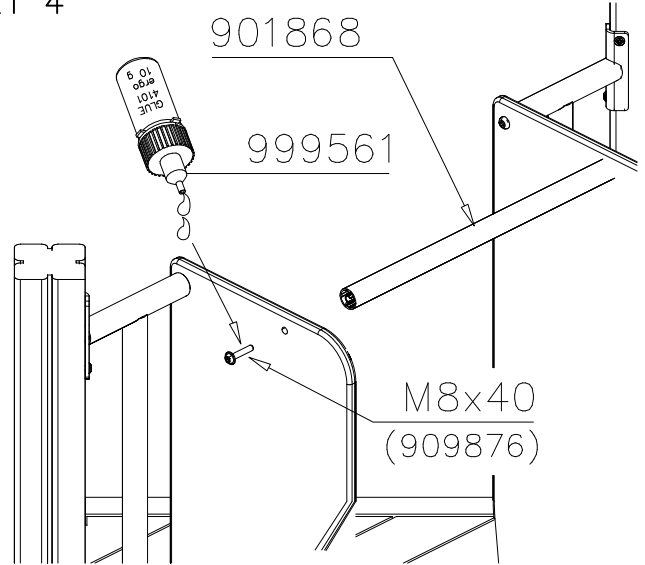

DET 1

DET 2

DET 3

DET 4

DET 5

DET 6

LAPPSET

DEEP FOUNDATION

DIAGONAL SLIDE PLASTIC

DATE: 21.9.2016

4(5)

| | | | | | | | | | | | |
|--|----------|---|----------|---|----------|---|----------|---|----------|---|----------|
| ○ 707133 | PCS 1 | ○ 901868 | PCS 2 | ○ 908021 | PCS 2 | ⑩ 909210 | PCS 4 | ⑪ 980154 | PCS 4 | ⑫ 905051 | PCS 4 |
|  | |  | |  | |  | |  | |  | |
| 10x80x745 | | ∅30x598 | | | | M8x40 | | ∅24/13 | | ∅24/8.4 | |
| ⑬ 909142 | PCS 4 | ⑭ 909644 | PCS 4 | | | | | | | | |
|  | |  | | | | | | | | | |
| M12x70 | | M12 | | | | | | | | | |