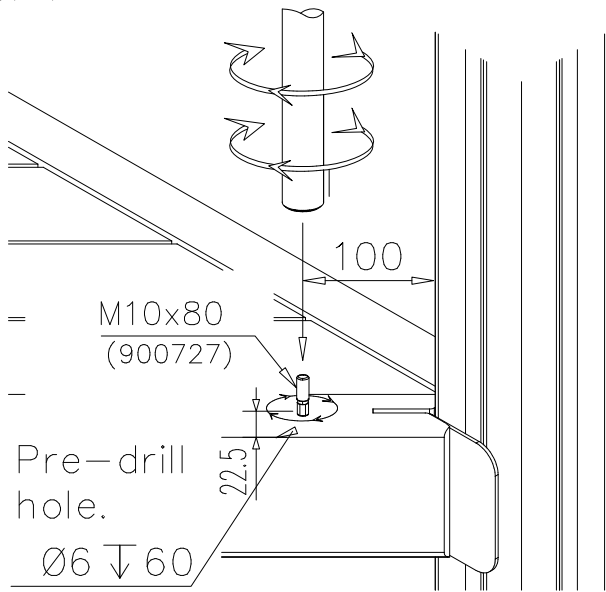

DET 1

DET 2

DET 3

DET 4

DET 5

DET 6

LAPPSET

DEEP FOUNDATION

DIAGONAL SLIDE PLASTIC

DATE: 21.9.2016

4(5)

| | | | | | | | | | | | |
|--|----------|---|----------|---|----------|---|----------|---|----------|---|----------|
| ○ 707133 | PCS 1 | ○ 901868 | PCS 2 | ○ 908021 | PCS 2 | ⑩ 909210 | PCS 4 | ⑪ 980154 | PCS 4 | ⑫ 905051 | PCS 4 |
|  | |  | |  | |  | |  | |  | |
| 10x80x745 | | ∅30x598 | | | | M8x40 | | ∅24/13 | | ∅24/8.4 | |
| ⑬ 909142 | PCS 4 | ⑭ 909644 | PCS 4 | | | | | | | | |
|  | |  | | | | | | | | | |
| M12x70 | | M12 | | | | | | | | | |