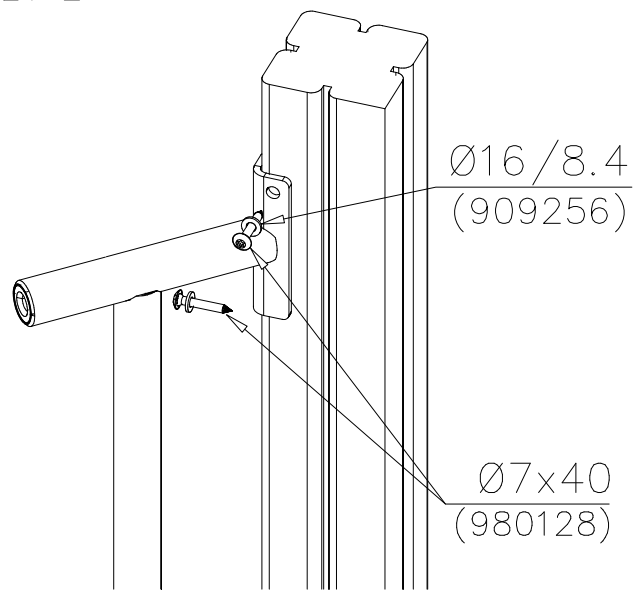

DET 1

DET 2

DET 3

DET 4

DET 5

DET 6

LAPPSET

DEEP FOUNDATION

DIAGONAL SLIDE PLASTIC

DATE: 21.9.2016

4(5)

| | | | | | | | | | | | |
|--|----------|---|----------|---|----------|---|----------|---|----------|---|----------|
| ○ 707133 | PCS 1 | ○ 901868 | PCS 2 | ○ 908021 | PCS 2 | ⑩ 909210 | PCS 4 | ⑪ 980154 | PCS 4 | ⑫ 905051 | PCS 4 |
|  | |  | |  | |  | |  | |  | |
| 10x80x745 | | ∅30x598 | | | | M8x40 | | ∅24/13 | | ∅24/8.4 | |
| ⑬ 909142 | PCS 4 | ⑭ 909644 | PCS 4 | | | | | | | | |
|  | |  | | | | | | | | | |
| M12x70 | | M12 | | | | | | | | | |