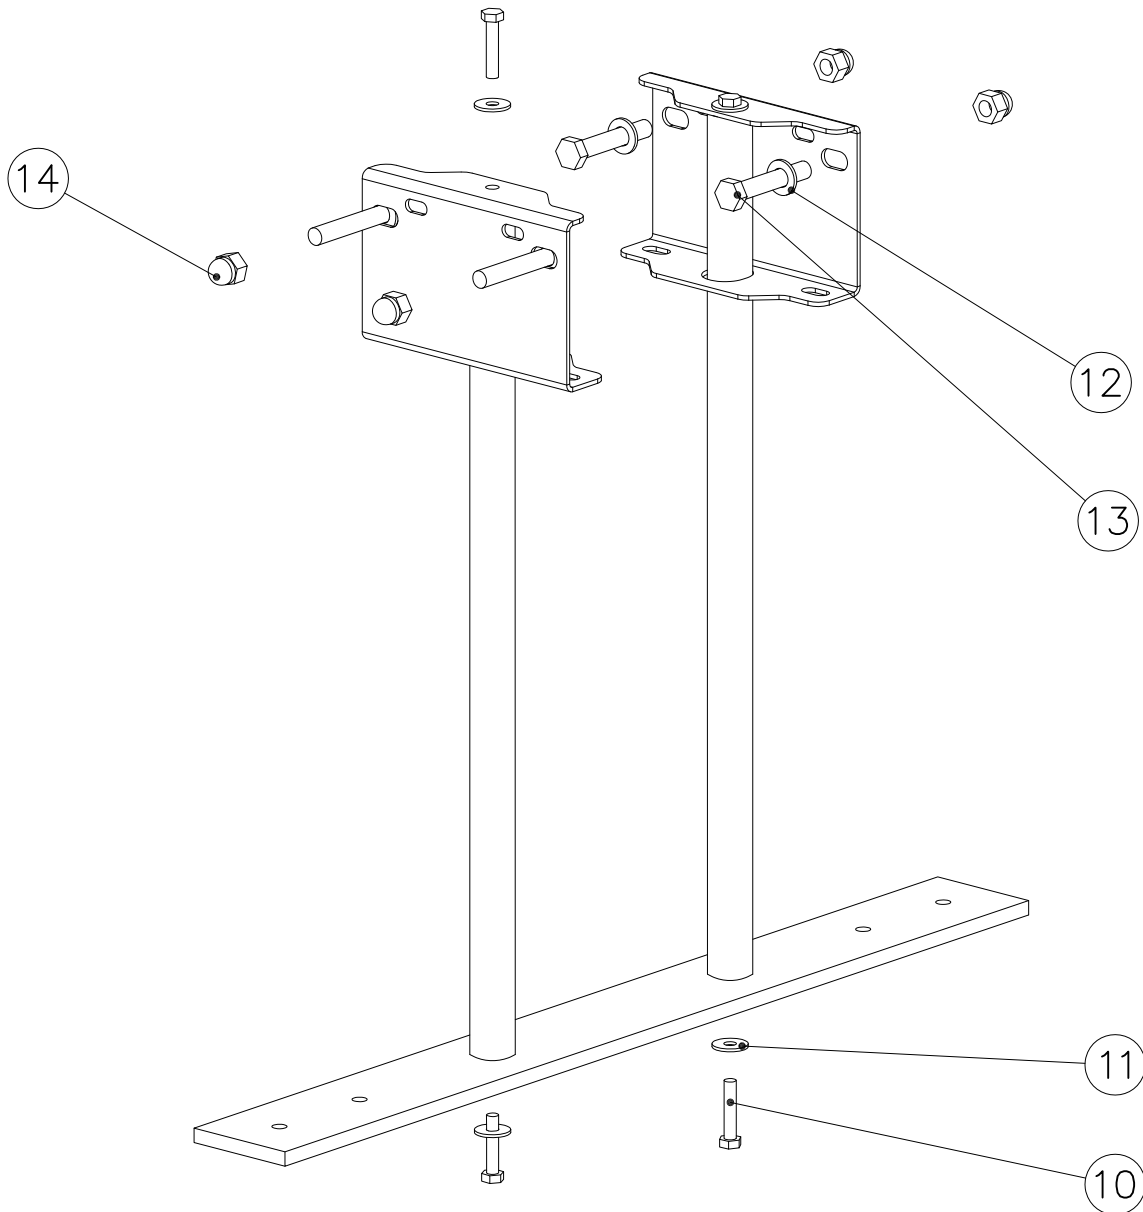

DET 1

DET 2

DET 3

DET 4

DET 5

DET 6

LAPPSET

DEEP FOUNDATION

DIAGONAL SLIDE PLASTIC

DATE: 21.9.2016

4(5)

| | | | | | | | | | | | |
|--|----------|---|----------|---|----------|---|----------|---|----------|---|----------|
| ○ 707133 | PCS 1 | ○ 901868 | PCS 2 | ○ 908021 | PCS 2 | ⑩ 909210 | PCS 4 | ⑪ 980154 | PCS 4 | ⑫ 905051 | PCS 4 |
|  | |  | |  | |  | |  | |  | |
| 10x80x745 | | ∅30x598 | | | | M8x40 | | ∅24/13 | | ∅24/8.4 | |
| ⑬ 909142 | PCS 4 | ⑭ 909644 | PCS 4 | | | | | | | | |
|  | |  | | | | | | | | | |
| M12x70 | | M12 | | | | | | | | | |