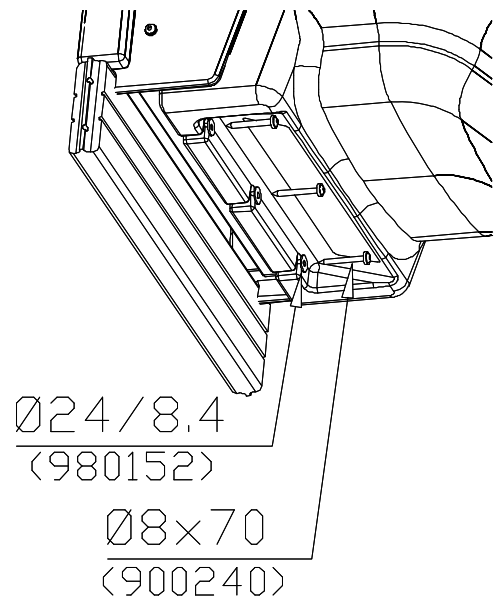

DET 1

DET 2

DET 3

DET 4

DET 5

DET 6

LAPPSET

DEEP FOUNDATION

DIAGONAL SLIDE PLASTIC

DATE: 21.9.2016

4(5)

| | | | | | | | | | | | |
|--|----------|---|----------|---|----------|---|----------|---|----------|---|----------|
| ○ 707133 | PCS 1 | ○ 901868 | PCS 2 | ○ 908021 | PCS 2 | ⑩ 909210 | PCS 4 | ⑪ 980154 | PCS 4 | ⑫ 905051 | PCS 4 |
|  | |  | |  | |  | |  | |  | |
| 10x80x745 | | ∅30x598 | | | | M8x40 | | ∅24/13 | | ∅24/8.4 | |
| ⑬ 909142 | PCS 4 | ⑭ 909644 | PCS 4 | | | | | | | | |
|  | |  | | | | | | | | | |
| M12x70 | | M12 | | | | | | | | | |