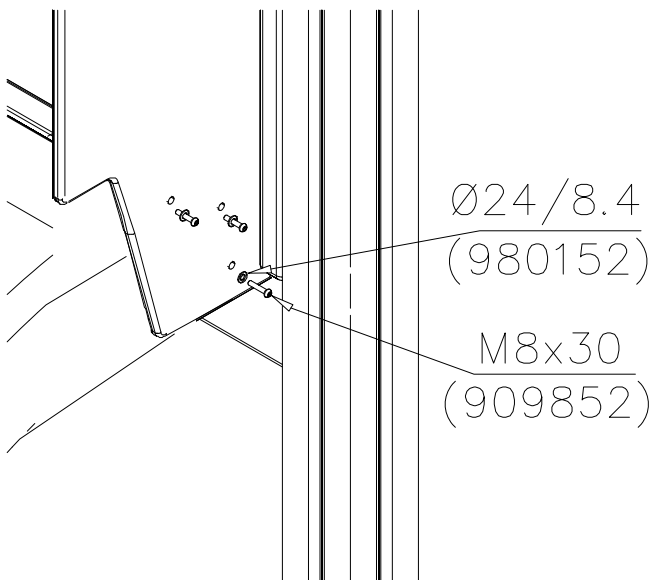

DET 1

DET 2

DET 3

DET 4

DET 5

DET 6

LAPPSET

DEEP FOUNDATION

DIAGONAL SLIDE PLASTIC

DATE: 21.9.2016

4(5)

| | | | | | | | | | | | |
|--|----------|---|----------|---|----------|---|----------|---|----------|---|----------|
| ○ 707133 | PCS 1 | ○ 901868 | PCS 2 | ○ 908021 | PCS 2 | ⑩ 909210 | PCS 4 | ⑪ 980154 | PCS 4 | ⑫ 905051 | PCS 4 |
|  | |  | |  | |  | |  | |  | |
| 10x80x745 | | ∅30x598 | | | | M8x40 | | ∅24/13 | | ∅24/8.4 | |
| ⑬ 909142 | PCS 4 | ⑭ 909644 | PCS 4 | | | | | | | | |
|  | |  | | | | | | | | | |
| M12x70 | | M12 | | | | | | | | | |