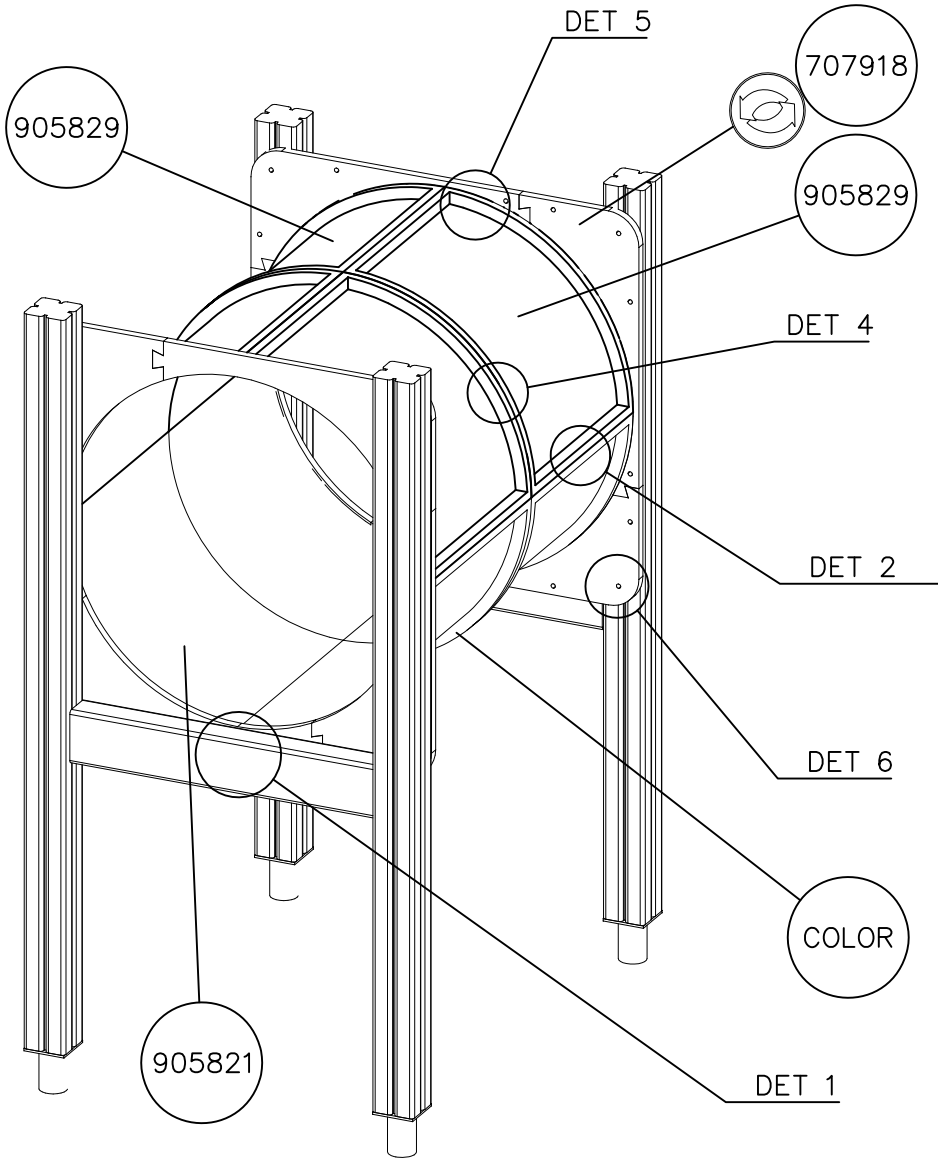

DETAILS IN TUBE INSTALLATION GENERAL PAGE

① 905112	PCS 112	② 900240	PCS 26
Ø22		Ø8x70	
③ 903533	PCS 12	④ 905831	PCS 112
SRL12		Ø32x19	
⑤ 909205	PCS 40	⑥ 909208	PCS 32
M8x60		M8	
⑦ 909866	PCS 32	⑧ 980150	PCS 40
M8x60		M8	
○ 707918	PCS 8	○ 905829	PCS 4
20x275x640		Transparent	
		○ COLOR	PCS 4