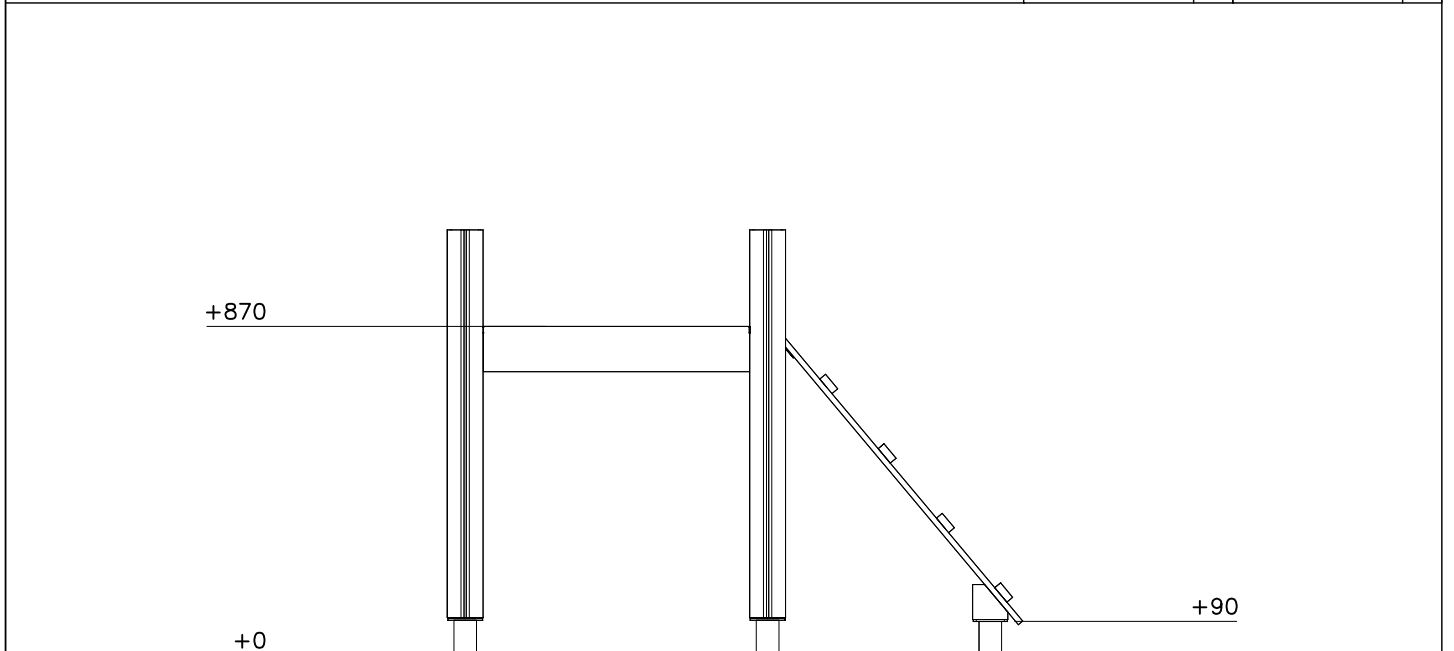

| | | | | | |
|---|---|-----|---|---|-----|
| ① | 980128 | PCS | ② | 900240 | PCS |
| |  | 8 | |  | 4 |
| | Ø7x40 | | | Ø8x70 | |
| ③ | 909852 | PCS | ④ | 909256 | PCS |
| |  | 3 | |  | 7 |
| | M8x30 | | | Ø16/8.4x1.6 | |
| ⑤ | 909633 | PCS | | | PCS |
| |  | 3 | | | |
| | M8 | | | | |
| | | PCS | | | PCS |
| | | | | | |
| | | | | | |

CLIMB OPTIONS

707418

700x1000

| | |
|------------|-----------|
| 707418-701 | BLUE |
| 707418-702 | YELLOW |
| 707418-703 | LIME |
| 707418-704 | DARK GREY |
| 707418-705 | GREY |
| 707418-706 | RED |
| 707418-707 | GREEN |
| 707418-708 | FUCHSIA |