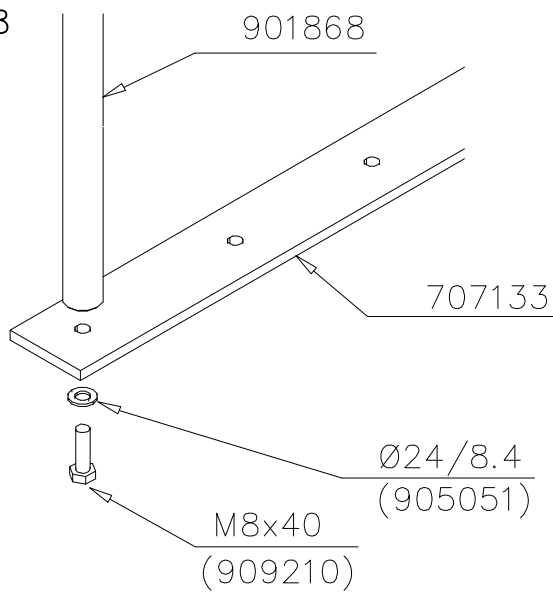

DET 6

Insert sheet metal IN to the plastic cover.

DET 8