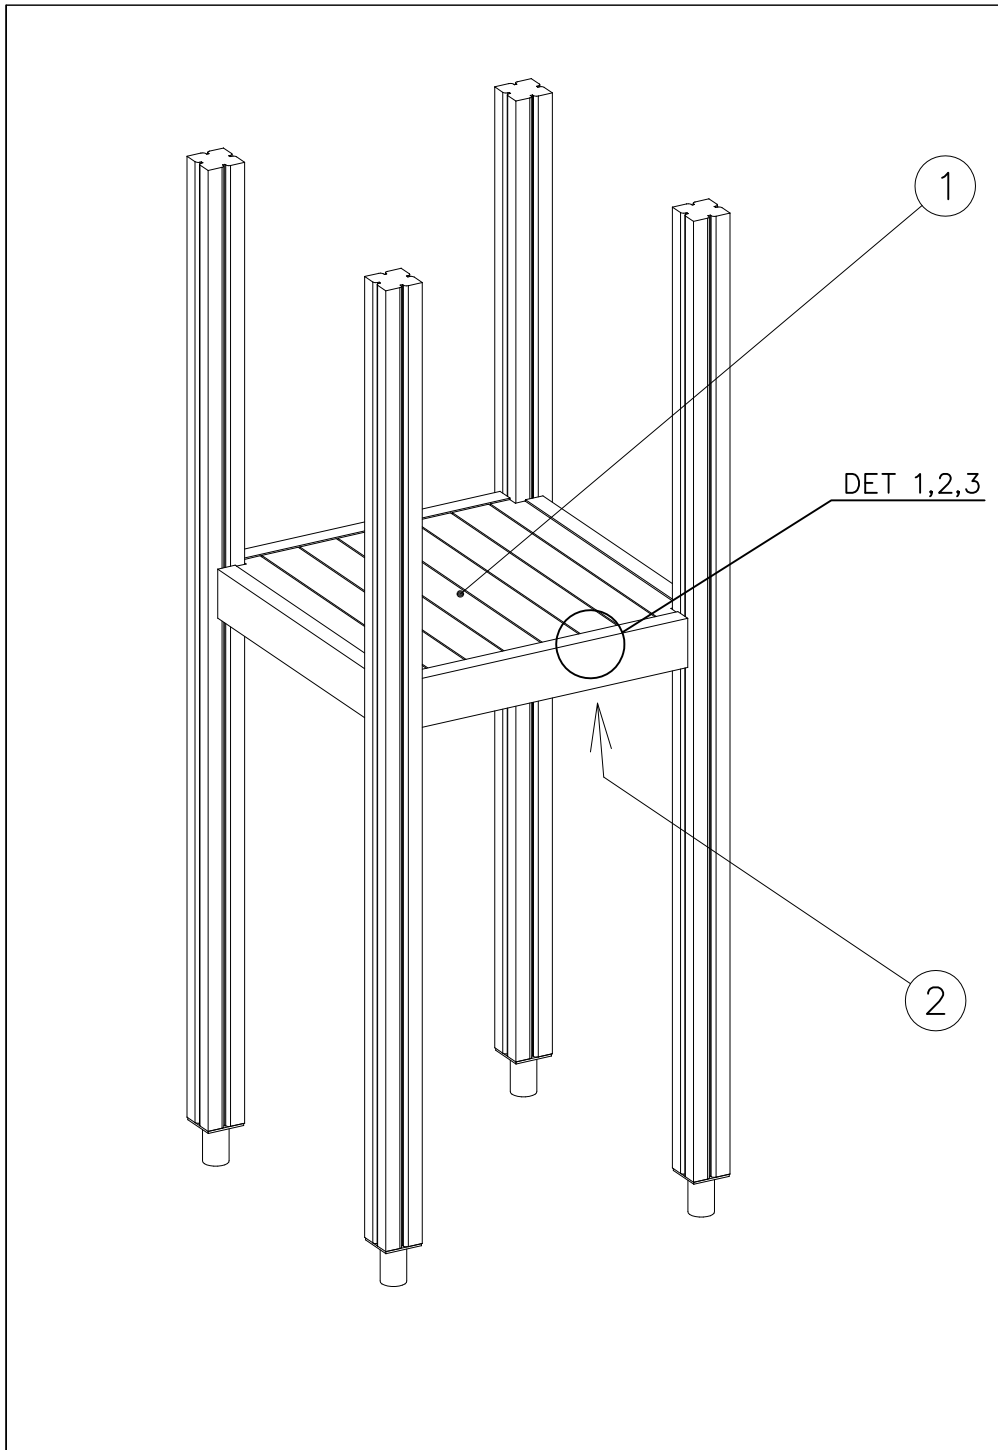

DET 2

DET 3

① 008986	PCS	② 706443	PCS
	1		2
750x750		32x45x702	
③ 900240	PCS	④ 980101	PCS
	6		8
Ø8x70		Ø4.5x70	
	PCS		PCS
	PCS		PCS
	PCS		PCS