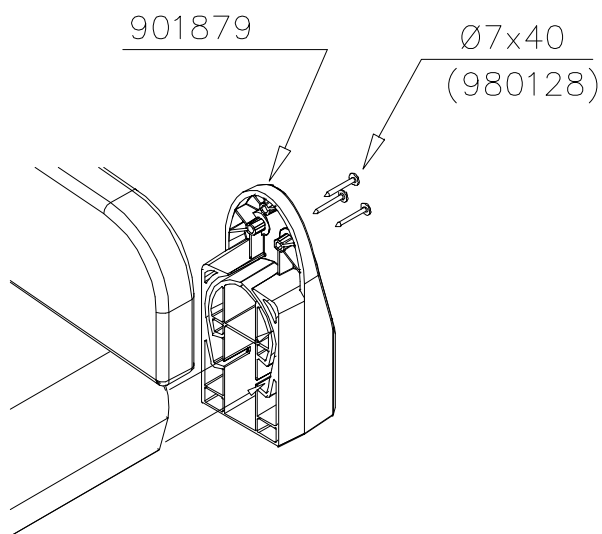

LAPPSET

DEEP FOUNDATION

SLIDE WOOD

DATE: 3.11.2017

4(5)

○ 707133	PCS	○ 901868	PCS	○ 901879	PCS	⑥ 909210	PCS	⑦ 905051	PCS	⑧ 980128	PCS
	1		2		2		4		4		6
10x80x745		Ø30x598				M8x40		Ø24/8.4		Ø7x40	

DET 6

Insert sheet metal IN to the plastic cover.