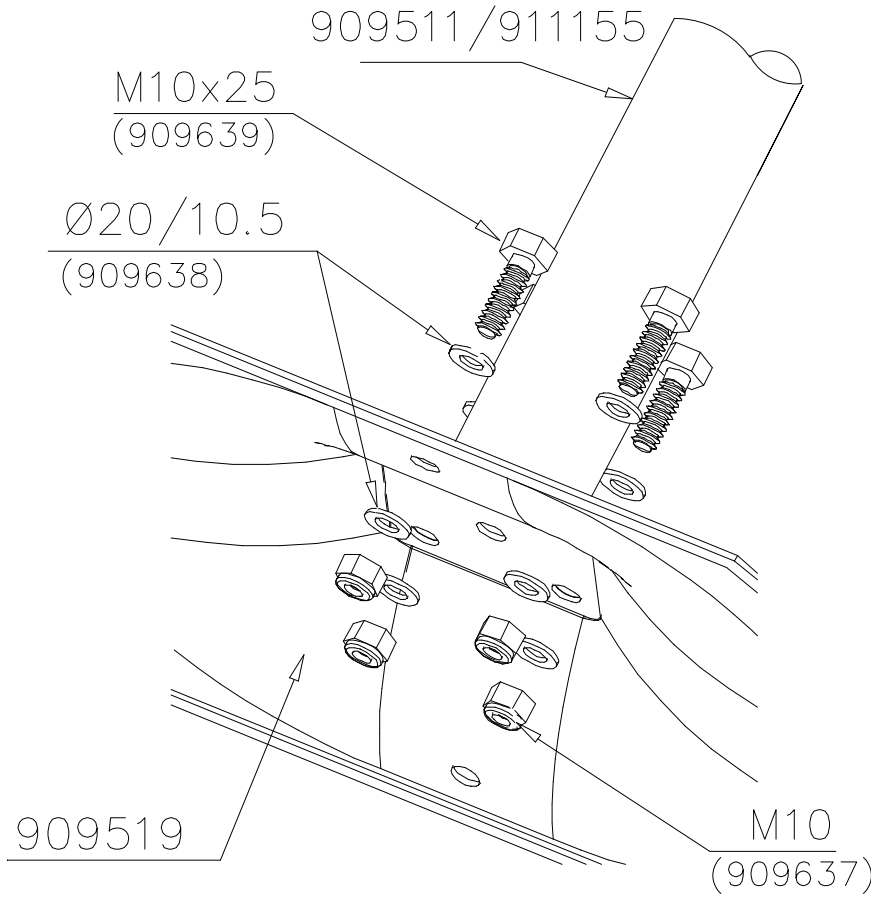

LAPPSET® DEEP FOUNDATION

FOOT

DATE: 15.5.2018

1(1)

①	909511	PCS	②	909519	PCS
		1			1
	90x90x650			50x380x380	
③	909637	PCS	④	909638	PCS
		4			8
	M10			Ø20/10.5	
⑤	909639	PCS	⑥	905104	PCS
		4			4
	M10x25			M10	
OPTION FOOT					
①	911155	PCS			PCS
		1			
	90x90x650