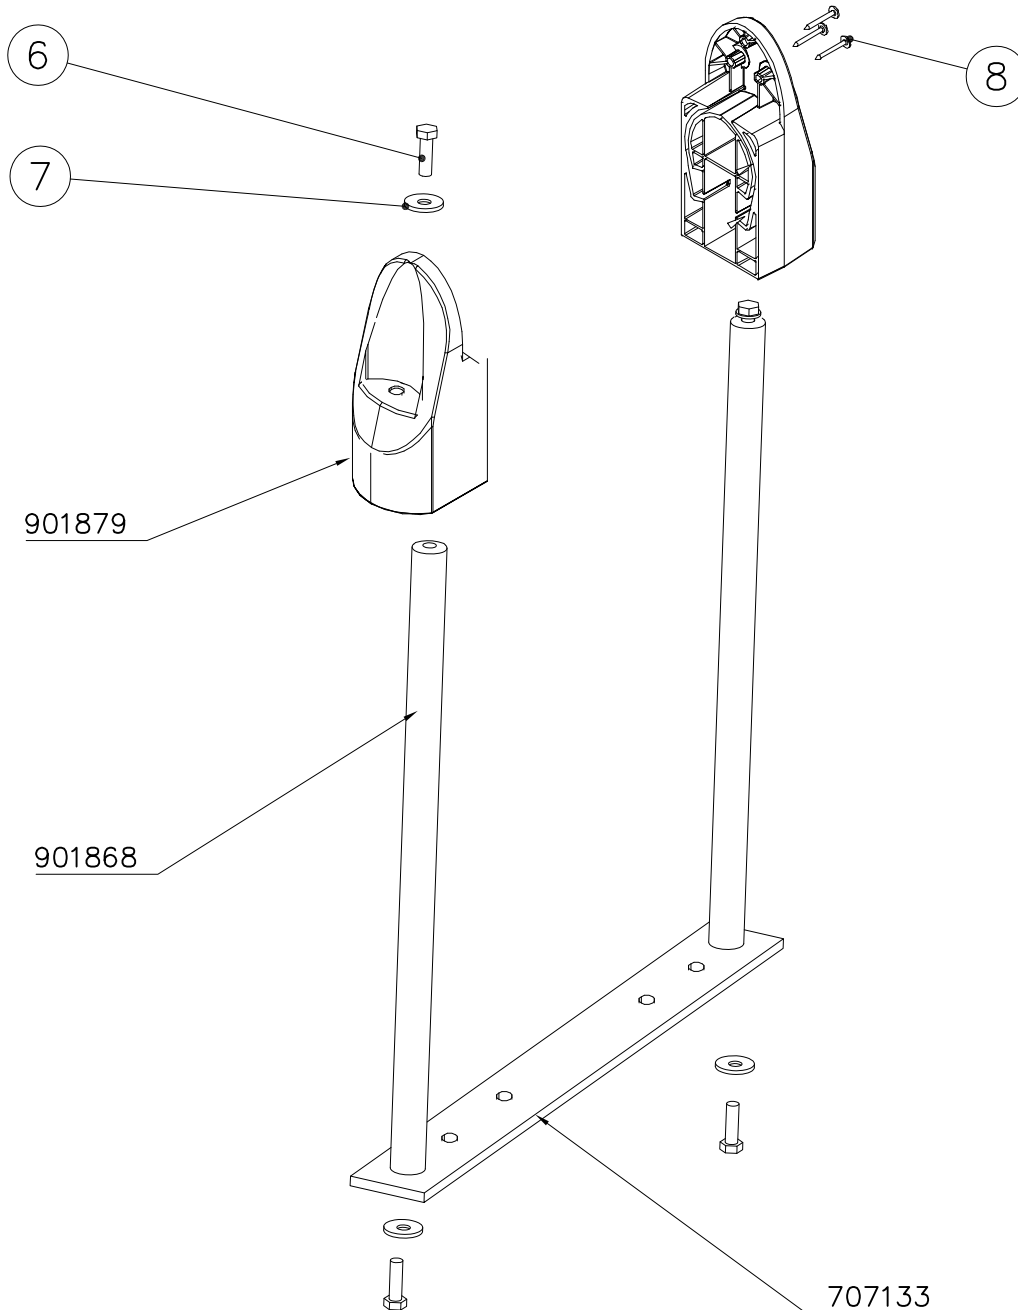

LAPPSET

DEEP FOUNDATION

SLIDE WOOD

DATE: 3.11.2017

4(5)

○ 707133	PCS	○ 901868	PCS	○ 901879	PCS	⑥ 909210	PCS	⑦ 905051	PCS	⑧ 980128	PCS
	1		2		2		4		4		6
10x80x745		Ø30x598				M8x40		Ø24/8.4		Ø7x40	

DET 6

Insert sheet metal IN to the plastic cover.