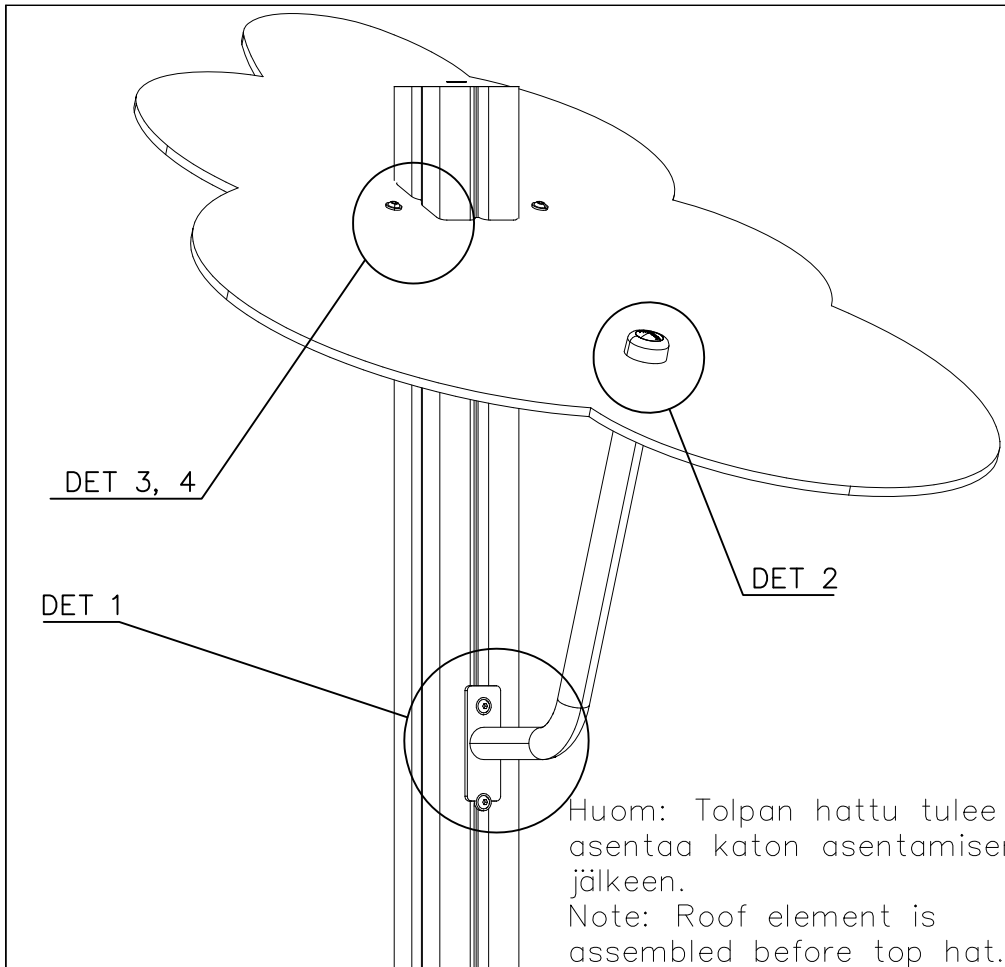

① 900240	PCS	② 901570	PCS
	4		2
Ø8x70		36x55x55	
③ 980154	PCS	④ 905086	PCS
	1		1
Ø24/13		Ø44/13,5	
⑤ 905090	PCS	⑥ 905115	PCS
	1		1
Ø45		Ø30	
⑦ 909142	PCS	⑧ 980160	PCS
	1		2
M12x70		M8	
⑨ 909852	PCS		PCS
	2		
M8x30			
	PCS		PCS