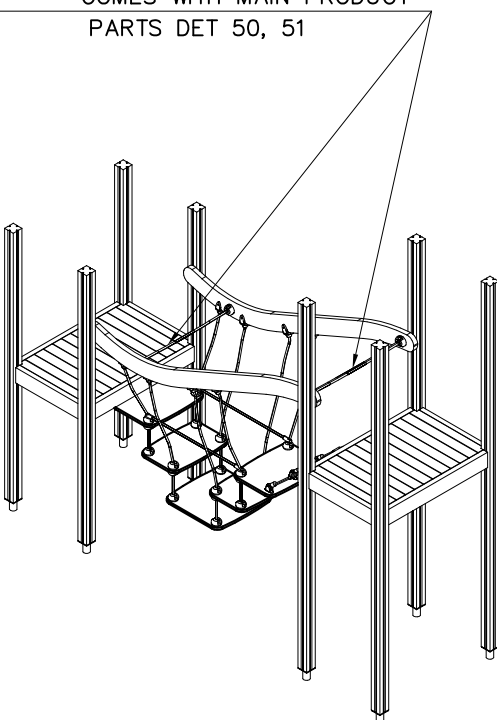

DET 6

① 701387	PCS	② 701383	PCS
	2		1
		20x460x615	
③ 701384	PCS	④ 701385	PCS
	1		2
20x460x615		20x410x615	
⑤ 701386	PCS	⑥ 701375	PCS
	1		8
20x615x615			
⑦ 701372	PCS	⑧ 701380	PCS
	1		2

⑨ 980151	PCS	⑩ 900240	PCS	⑪ 980150	PCS
	6		5		6
Ø16/8.4		Ø8x70		M8	
⑫ 909868	PCS	⑬ 980128	PCS	⑭ 980123	PCS
	22		8		16
Ø8x50		Ø7x40		Ø7x60	
⑮ 905090	PCS	⑯ 980154	PCS	⑰ 909224	PCS
	4		4		4
Ø45		Ø24/13		12x100	

⑱ 909633	PCS	⑲ 905115	PCS	⑳ 901104	PCS	㉑ 909212	PCS	㉒ 905083	PCS	㉓ 905112	PCS	㉔ 980160	PCS
	6		4		16		6		6		6		32
M8		Ø30		M8x80		M8x40		Ø32		Ø22		M8	

ROPES NOT INCLUDED IN THIS MODULE  
COMES WITH MAIN PRODUCT  
PARTS DET 50, 51

ROPES NOT INCLUDED IN THIS MODULE  
COMES WITH MAIN PRODUCT  
PARTS DET 50, 51

OPTION 1, LEVEL DIFFERENCE 500 mm

Note!  
If necessary lift rail to tight this rope.

Huom!  
Tarvittaessa nosta kaidetta tämän köyden kiristämiseksi.

OPTION 2, LEVEL DIFFERENCE 600 mm