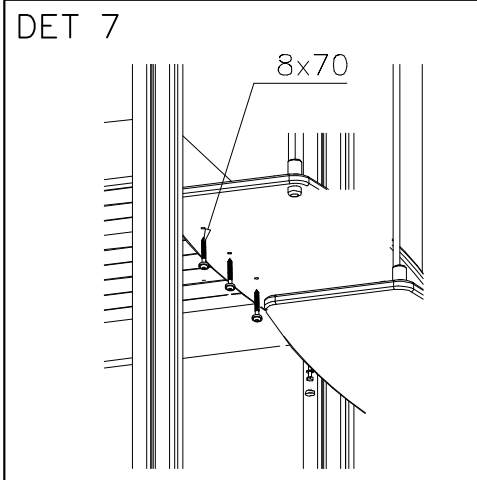

⑱ 909633	PCS	⑲ 905115	PCS	⑳ 901104	PCS	㉑ 909212	PCS	㉒ 905083	PCS	㉓ 905112	PCS	㉔ 980160	PCS
	6		4		16		6		6		6		32
M8		Ø30		M8x80		M8x40		Ø32		Ø22		M8	

ROPES NOT INCLUDED IN THIS MODULE  
COMES WITH MAIN PRODUCT  
PARTS DET 50, 51

ROPES NOT INCLUDED IN THIS MODULE  
COMES WITH MAIN PRODUCT  
PARTS DET 50, 51

OPTION 1, LEVEL DIFFERENCE 500 mm

Note!  
If necessary lift rail to tight this rope.

Huom!  
Tarvittaessa nosta kaidetta tämän köyden kiristämiseksi.

OPTION 2, LEVEL DIFFERENCE 600 mm