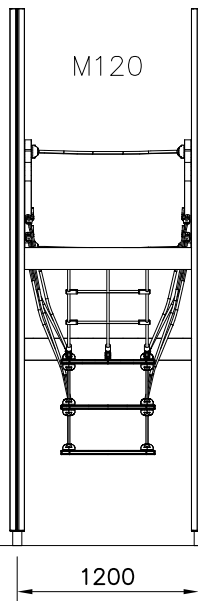

DET 6

① 701387	PCS	② 701383	PCS
	2		1
		20x460x615	
③ 701384	PCS	④ 701385	PCS
	1		2
20x460x615		20x410x615	
⑤ 701386	PCS	⑥ 701375	PCS
	1		8
20x615x615			
⑦ 701372	PCS	⑧ 701380	PCS
	1		2

⑨ 980151	PCS	⑩ 900240	PCS	⑪ 980150	PCS
	6		5		6
Ø16/8.4		Ø8x70		M8	
⑫ 909868	PCS	⑬ 980128	PCS	⑭ 980123	PCS
	22		8		16
Ø8x50		Ø7x40		Ø7x60	
⑮ 905090	PCS	⑯ 980154	PCS	⑰ 909224	PCS
	4		4		4
Ø45		Ø24/13		12x100	

⑱ 909633	PCS	⑲ 905115	PCS	⑳ 901104	PCS	㉑ 909212	PCS	㉒ 905083	PCS	㉓ 905112	PCS	㉔ 980160	PCS
	6		4		16		6		6		6		32
M8		Ø30		M8x80		M8x40		Ø32		Ø22		M8	

ROPES NOT INCLUDED IN THIS MODULE  
COMES WITH MAIN PRODUCT  
PARTS DET 50, 51

ROPES NOT INCLUDED IN THIS MODULE  
COMES WITH MAIN PRODUCT  
PARTS DET 50, 51

OPTION 1, LEVEL DIFFERENCE 500 mm

Note!  
If necessary lift rail to tight this rope.

Huom!  
Tarvittaessa nosta kaidetta tämän köyden kiristämiseksi.

OPTION 2, LEVEL DIFFERENCE 600 mm