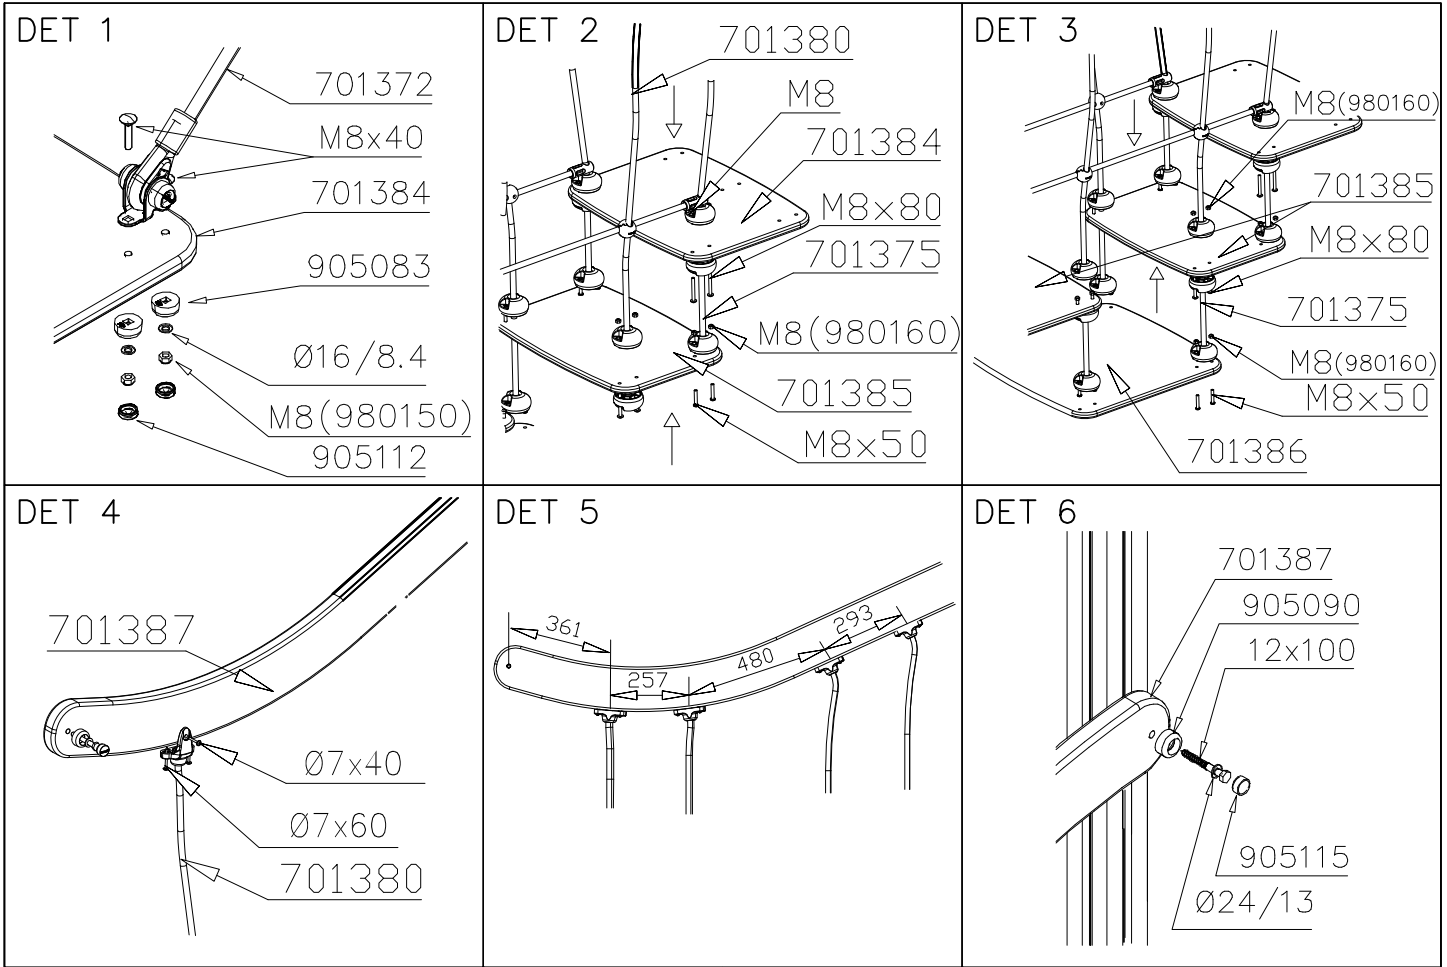

DET 6

① 701387	PCS	② 701383	PCS
	2		1
		20x460x615	
③ 701384	PCS	④ 701385	PCS
	1		2
20x460x615		20x410x615	
⑤ 701386	PCS	⑥ 701375	PCS
	1		8
20x615x615			
⑦ 701372	PCS	⑧ 701380	PCS
	1		2

⑨ 980151	PCS	⑩ 900240	PCS	⑪ 980150	PCS
	6		5		6
Ø16/8.4		Ø8x70		M8	
⑫ 909868	PCS	⑬ 980128	PCS	⑭ 980123	PCS
	22		8		16
Ø8x50		Ø7x40		Ø7x60	
⑮ 905090	PCS	⑯ 980154	PCS	⑰ 909224	PCS
	4		4		4
Ø45		Ø24/13		12x100	

⑱ 909633	PCS	⑲ 905115	PCS	⑳ 901104	PCS	㉑ 909212	PCS	㉒ 905083	PCS	㉓ 905112	PCS	㉔ 980160	PCS
	6		4		16		6		6		6		32
M8		Ø30		M8x80		M8x40		Ø32		Ø22		M8	

ROPES NOT INCLUDED IN THIS MODULE  
COMES WITH MAIN PRODUCT  
PARTS DET 50, 51

ROPES NOT INCLUDED IN THIS MODULE  
COMES WITH MAIN PRODUCT  
PARTS DET 50, 51

OPTION 1, LEVEL DIFFERENCE 500 mm

Note!  
If necessary lift rail to tight this rope.

Huom!  
Tarvittaessa nosta kaidetta tämän köyden kiristämiseksi.

OPTION 2, LEVEL DIFFERENCE 600 mm