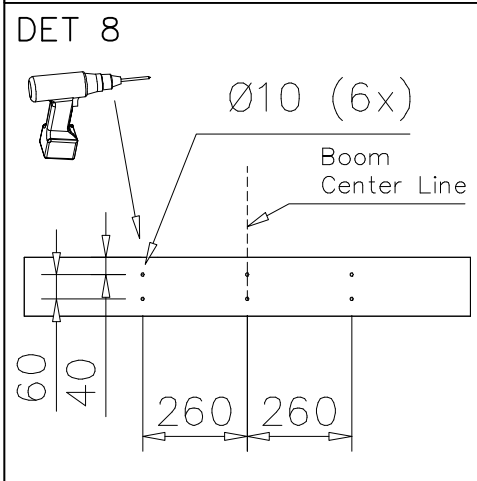

⑱ 909633	PCS	⑲ 905115	PCS	⑳ 901104	PCS	㉑ 909212	PCS	㉒ 905083	PCS	㉓ 905112	PCS	㉔ 980160	PCS
	6		4		16		6		6		6		32
M8		Ø30		M8x80		M8x40		Ø32		Ø22		M8	

ROPES NOT INCLUDED IN THIS MODULE  
COMES WITH MAIN PRODUCT  
PARTS DET 50, 51

ROPES NOT INCLUDED IN THIS MODULE  
COMES WITH MAIN PRODUCT  
PARTS DET 50, 51

OPTION 1, LEVEL DIFFERENCE 500 mm

Note!  
If necessary lift rail to tight this rope.

Huom!  
Tarvittaessa nosta kaidetta tämän köyden kiristämiseksi.

OPTION 2, LEVEL DIFFERENCE 600 mm