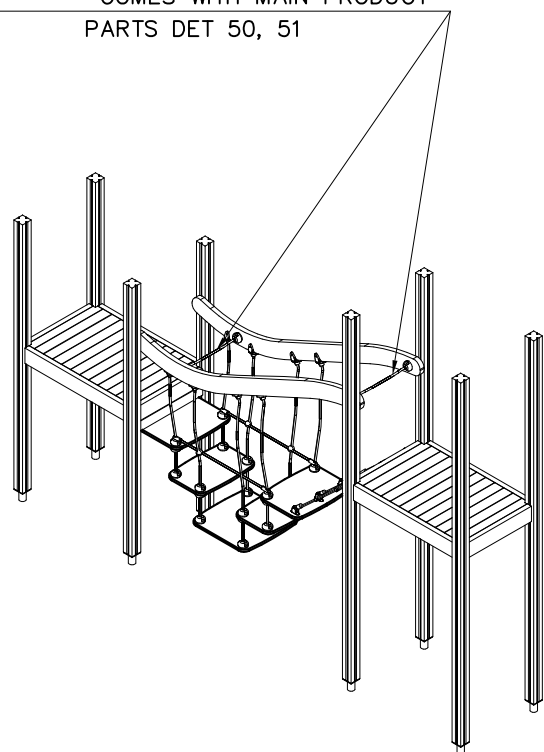

DET 6

① 701387	PCS	② 701383	PCS
	2		1
		20x460x615	
③ 701384	PCS	④ 701385	PCS
	1		2
20x460x615		20x410x615	
⑤ 701386	PCS	⑥ 701375	PCS
	1		8
20x615x615			
⑦ 701372	PCS	⑧ 701380	PCS
	1		2

⑨ 980151	PCS	⑩ 900240	PCS	⑪ 980150	PCS
	6		5		6
Ø16/8.4		Ø8x70		M8	
⑫ 909868	PCS	⑬ 980128	PCS	⑭ 980123	PCS
	22		8		16
Ø8x50		Ø7x40		Ø7x60	
⑮ 905090	PCS	⑯ 980154	PCS	⑰ 909224	PCS
	4		4		4
Ø45		Ø24/13		12x100	

⑱ 909633	PCS	⑲ 905115	PCS	⑳ 901104	PCS	㉑ 909212	PCS	㉒ 905083	PCS	㉓ 905112	PCS	㉔ 980160	PCS
	6		4		16		6		6		6		32
M8		Ø30		M8x80		M8x40		Ø32		Ø22		M8	

ROPES NOT INCLUDED IN THIS MODULE  
COMES WITH MAIN PRODUCT  
PARTS DET 50, 51

ROPES NOT INCLUDED IN THIS MODULE  
COMES WITH MAIN PRODUCT  
PARTS DET 50, 51

OPTION 1, LEVEL DIFFERENCE 500 mm

Note!  
If necessary lift rail to tight this rope.

Huom!  
Tarvittaessa nosta kaidetta tämän köyden kiristämiseksi.

OPTION 2, LEVEL DIFFERENCE 600 mm