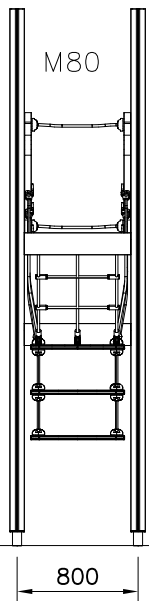

DET 6

① 701387	PCS	② 701383	PCS
	2		1
		20x460x615	
③ 701384	PCS	④ 701385	PCS
	1		2
20x460x615		20x410x615	
⑤ 701386	PCS	⑥ 701375	PCS
	1		8
20x615x615			
⑦ 701372	PCS	⑧ 701380	PCS
	1		2

⑨ 980151	PCS	⑩ 900240	PCS	⑪ 980150	PCS
	6		5		6
Ø16/8.4		Ø8x70		M8	
⑫ 909868	PCS	⑬ 980128	PCS	⑭ 980123	PCS
	22		8		16
Ø8x50		Ø7x40		Ø7x60	
⑮ 905090	PCS	⑯ 980154	PCS	⑰ 909224	PCS
	4		4		4
Ø45		Ø24/13		12x100	

⑱ 909633	PCS	⑲ 905115	PCS	⑳ 901104	PCS	㉑ 909212	PCS	㉒ 905083	PCS	㉓ 905112	PCS	㉔ 980160	PCS
	6		4		16		6		6		6		32
M8		Ø30		M8x80		M8x40		Ø32		Ø22		M8	

ROPES NOT INCLUDED IN THIS MODULE  
COMES WITH MAIN PRODUCT  
PARTS DET 50, 51

ROPES NOT INCLUDED IN THIS MODULE  
COMES WITH MAIN PRODUCT  
PARTS DET 50, 51

OPTION 1, LEVEL DIFFERENCE 500 mm

Note!  
If necessary lift rail to tight this rope.

Huom!  
Tarvittaessa nosta kaidetta tämän köyden kiristämiseksi.

OPTION 2, LEVEL DIFFERENCE 600 mm