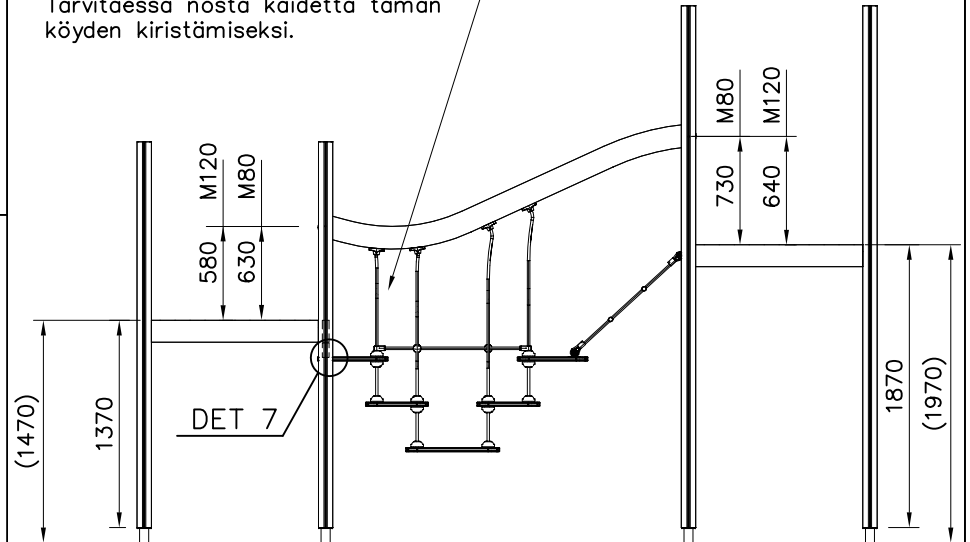

⑱ 909633	PCS	⑲ 905115	PCS	⑳ 901104	PCS	㉑ 909212	PCS	㉒ 905083	PCS	㉓ 905112	PCS	㉔ 980160	PCS
	6		4		16		6		6		6		32
M8		Ø30		M8x80		M8x40		Ø32		Ø22		M8	

ROPES NOT INCLUDED IN THIS MODULE  
COMES WITH MAIN PRODUCT  
PARTS DET 50, 51

ROPES NOT INCLUDED IN THIS MODULE  
COMES WITH MAIN PRODUCT  
PARTS DET 50, 51

OPTION 1, LEVEL DIFFERENCE 500 mm

Note!  
If necessary lift rail to tight this rope.

Huom!  
Tarvittaessa nosta kaidetta tämän köyden kiristämiseksi.

OPTION 2, LEVEL DIFFERENCE 600 mm