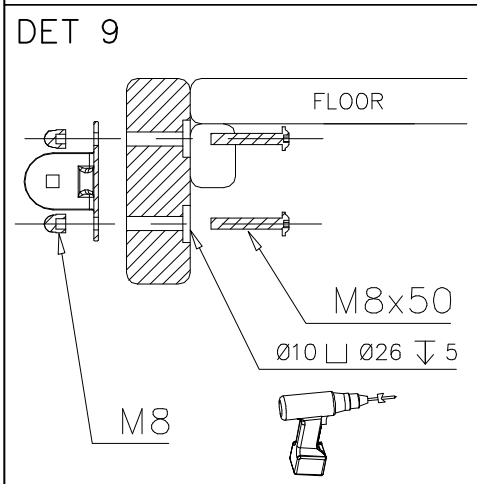

⑱ 909633	PCS	⑲ 905115	PCS	⑳ 901104	PCS	㉑ 909212	PCS	㉒ 905083	PCS	㉓ 905112	PCS	㉔ 980160	PCS
	6		4		16		6		6		6		32
M8		Ø30		M8x80		M8x40		Ø32		Ø22		M8	

ROPES NOT INCLUDED IN THIS MODULE  
COMES WITH MAIN PRODUCT  
PARTS DET 50, 51

ROPES NOT INCLUDED IN THIS MODULE  
COMES WITH MAIN PRODUCT  
PARTS DET 50, 51

OPTION 1, LEVEL DIFFERENCE 500 mm

Note!  
If necessary lift rail to tight this rope.

Huom!  
Tarvittaessa nosta kaidetta tämän köyden kiristämiseksi.

OPTION 2, LEVEL DIFFERENCE 600 mm