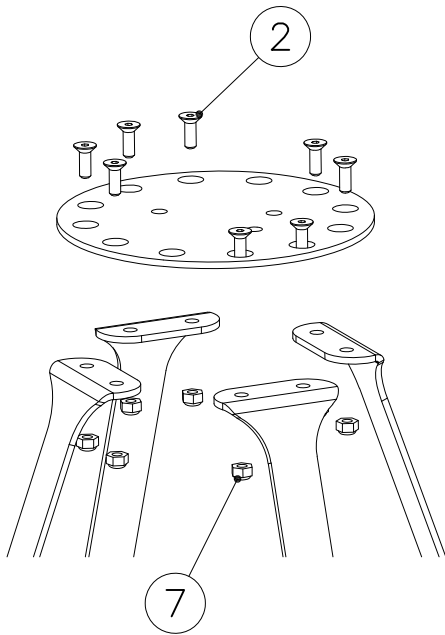

LAPPSET® GROUNDING

705101

DATE: 5.6.2023

1(2)

① 707138 260x595	PCS 4	② 900958 M10x30	PCS 8
③ 902232 M10x55	PCS 4	④ 905993 	PCS 1
⑤ 906000 	PCS 4	⑥ 909255 Ø30/10.5	PCS 8
⑦ 980161 M10	PCS 12		PCS
	PCS		PCS
	PCS		PCS
	PCS		PCS
	PCS		PCS

DET 1

DET 2

DET 3 OPTIO 1

DET 3 OPTIO 2 (WITH CONCRETE)