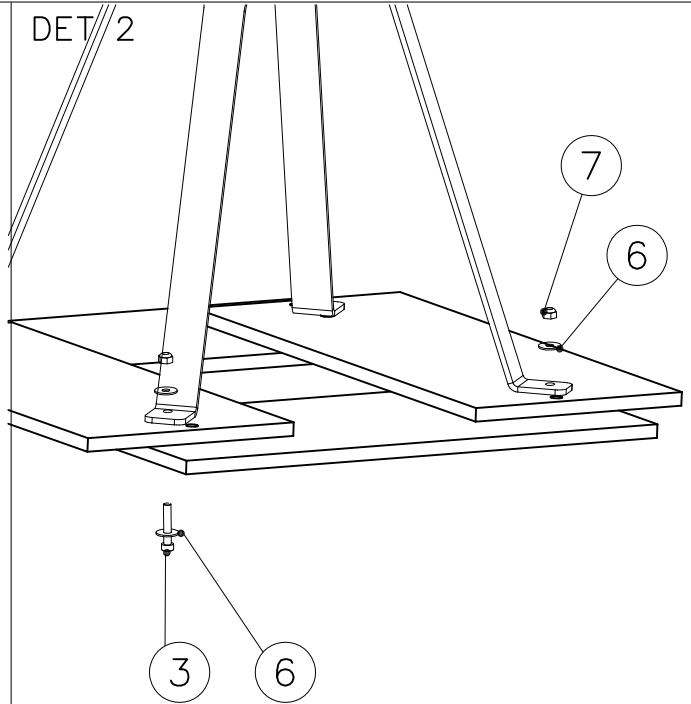

LAPPSET® GROUNDING

705101

DATE: 5.6.2023

1(2)

① 707138 260x595	PCS 4	② 900958 M10x30	PCS 8
③ 902232 M10x55	PCS 4	④ 905993 	PCS 1
⑤ 906000 	PCS 4	⑥ 909255 Ø30/10.5	PCS 8
⑦ 980161 M10	PCS 12		PCS
	PCS		PCS
	PCS		PCS
	PCS		PCS
	PCS		PCS

DET 1

DET 2

DET 3 OPTIO 1

DET 3 OPTIO 2 (WITH CONCRETE)