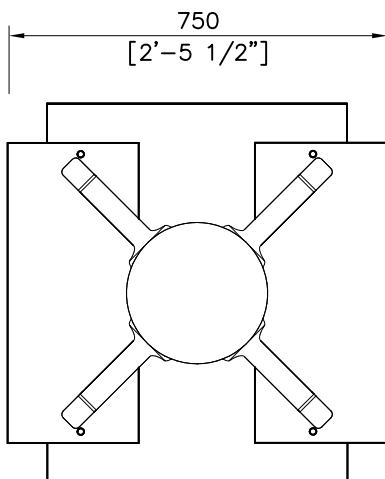

LAPPSET® GROUNDING

705101

DATE: 5.6.2023

1(2)

① 707138 260x595	PCS 4	② 900958 M10x30	PCS 8
③ 902232 M10x55	PCS 4	④ 905993 	PCS 1
⑤ 906000 	PCS 4	⑥ 909255 Ø30/10.5	PCS 8
⑦ 980161 M10	PCS 12		PCS
	PCS		PCS
	PCS		PCS
	PCS		PCS
	PCS		PCS

DET 1

DET 2

DET 3 OPTIO 1

DET 3 OPTIO 2 (WITH CONCRETE)