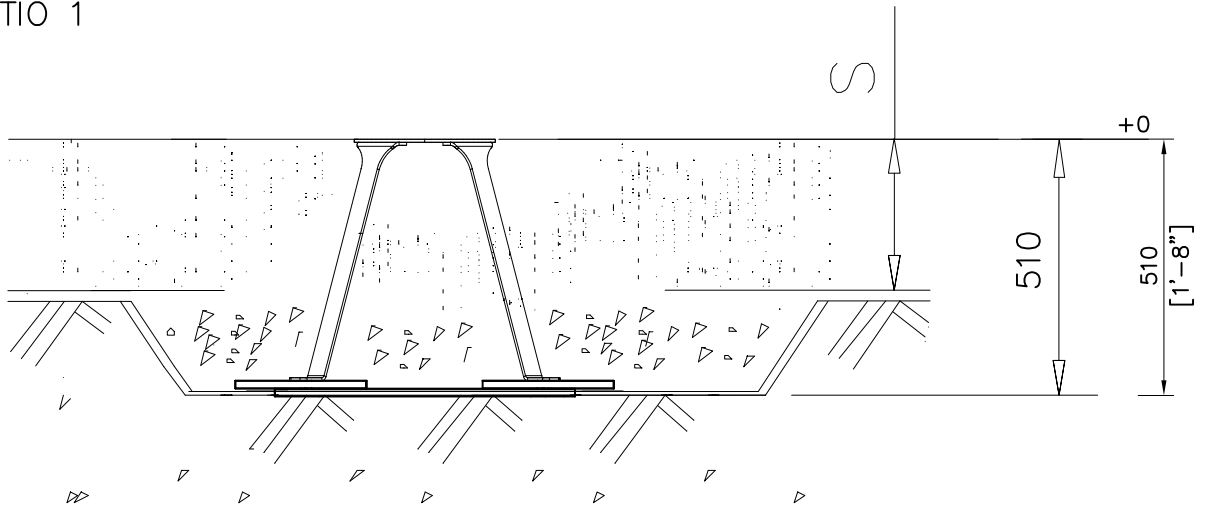

LAPPSET® GROUNDING

705101

DATE: 5.6.2023

1(2)

① 707138 260x595	PCS 4	② 900958 M10x30	PCS 8
③ 902232 M10x55	PCS 4	④ 905993 	PCS 1
⑤ 906000 	PCS 4	⑥ 909255 Ø30/10.5	PCS 8
⑦ 980161 M10	PCS 12		PCS
	PCS		PCS
	PCS		PCS
	PCS		PCS
	PCS		PCS

DET 1

DET 2

DET 3 OPTIO 1

DET 3 OPTIO 2 (WITH CONCRETE)