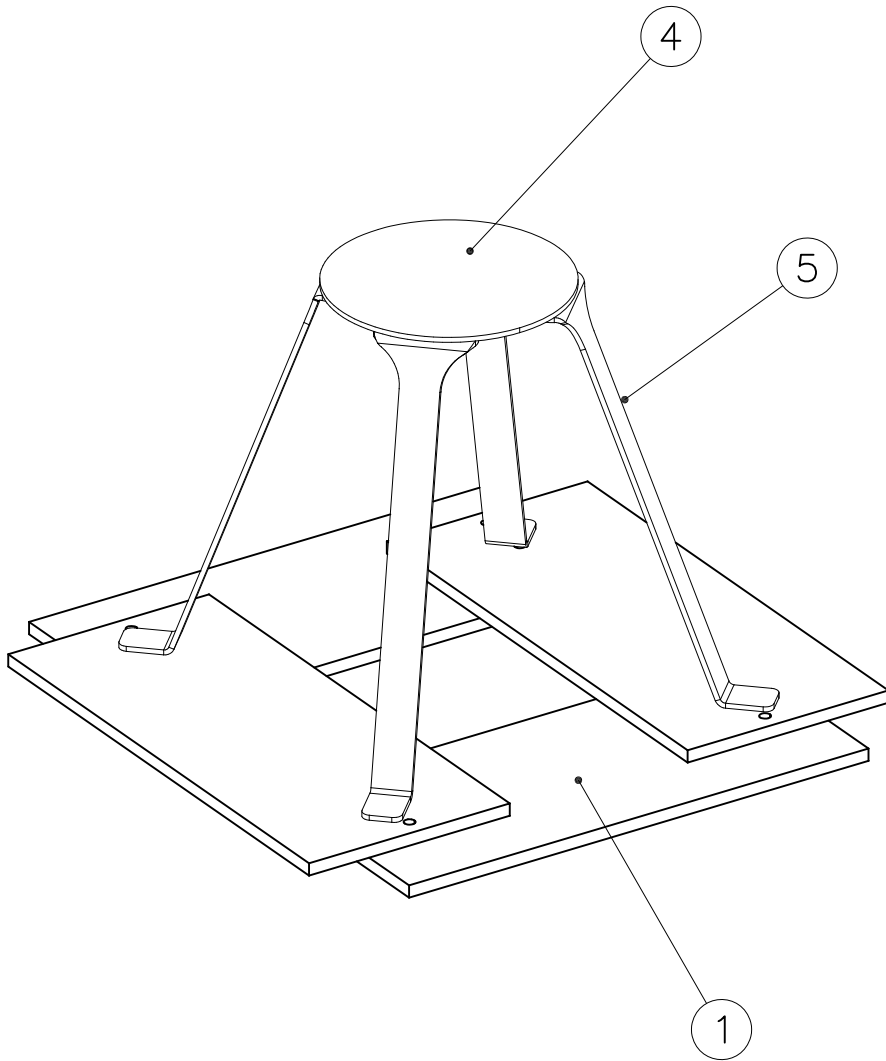

LAPPSET® GROUNDING

705101

DATE: 5.6.2023

1(2)

① 707138 260x595	PCS 4	② 900958 M10x30	PCS 8
③ 902232 M10x55	PCS 4	④ 905993 	PCS 1
⑤ 906000 	PCS 4	⑥ 909255 Ø30/10.5	PCS 8
⑦ 980161 M10	PCS 12		PCS
	PCS		PCS
	PCS		PCS
	PCS		PCS
	PCS		PCS

DET 1

DET 2

DET 3 OPTIO 1

DET 3 OPTIO 2 (WITH CONCRETE)