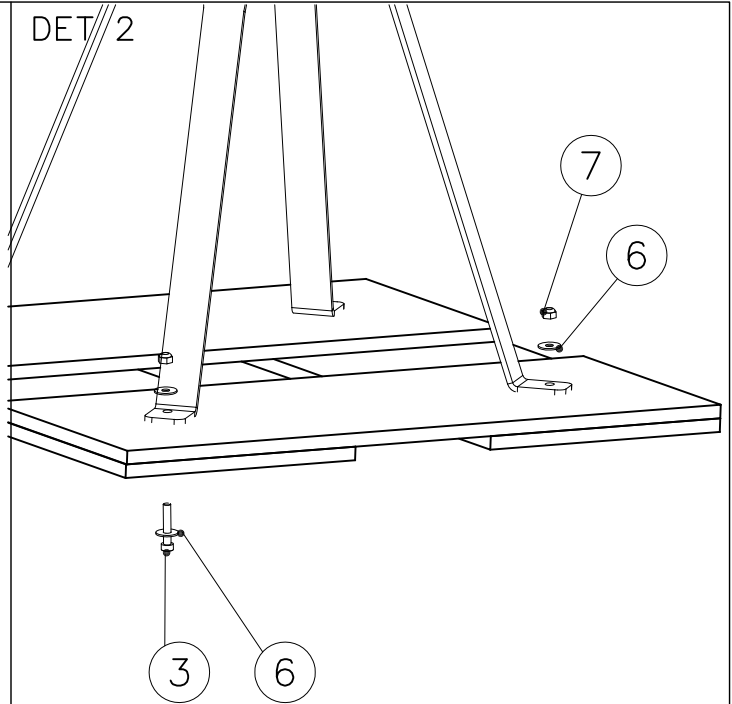

LAPPSET® GROUNDING

705101

DATE: 1.9.2017

1(2)

①	707138	PCS	②	900958	PCS
		4			8
	260x595			M10x30	
③	902232	PCS	④	905993	PCS
		4			1
	M10x55				
⑤	906000	PCS	⑥	909255	PCS
		4			8
				Ø30/10.5	
⑦	980161	PCS			PCS
		12			
	M10				
		PCS			PCS
		PCS			PCS
		PCS			PCS

DET 1

DET 2

DET 3 OPTIO 1

DET 3 OPTIO 2 (WITH CONCRETE)