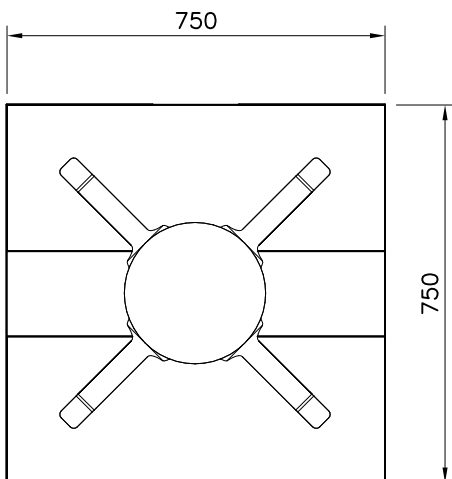

LAPPSET® GROUNDING

705101

DATE: 1.9.2017

1(2)

①	707138	PCS	②	900958	PCS
		4			8
	260x595			M10x30	
③	902232	PCS	④	905993	PCS
		4			1
	M10x55				
⑤	906000	PCS	⑥	909255	PCS
		4			8
				Ø30/10.5	
⑦	980161	PCS			PCS
		12			
	M10				
		PCS			PCS
		PCS			PCS
		PCS			PCS

DET 1

DET 2

DET 3 OPTIO 1

DET 3 OPTIO 2 (WITH CONCRETE)