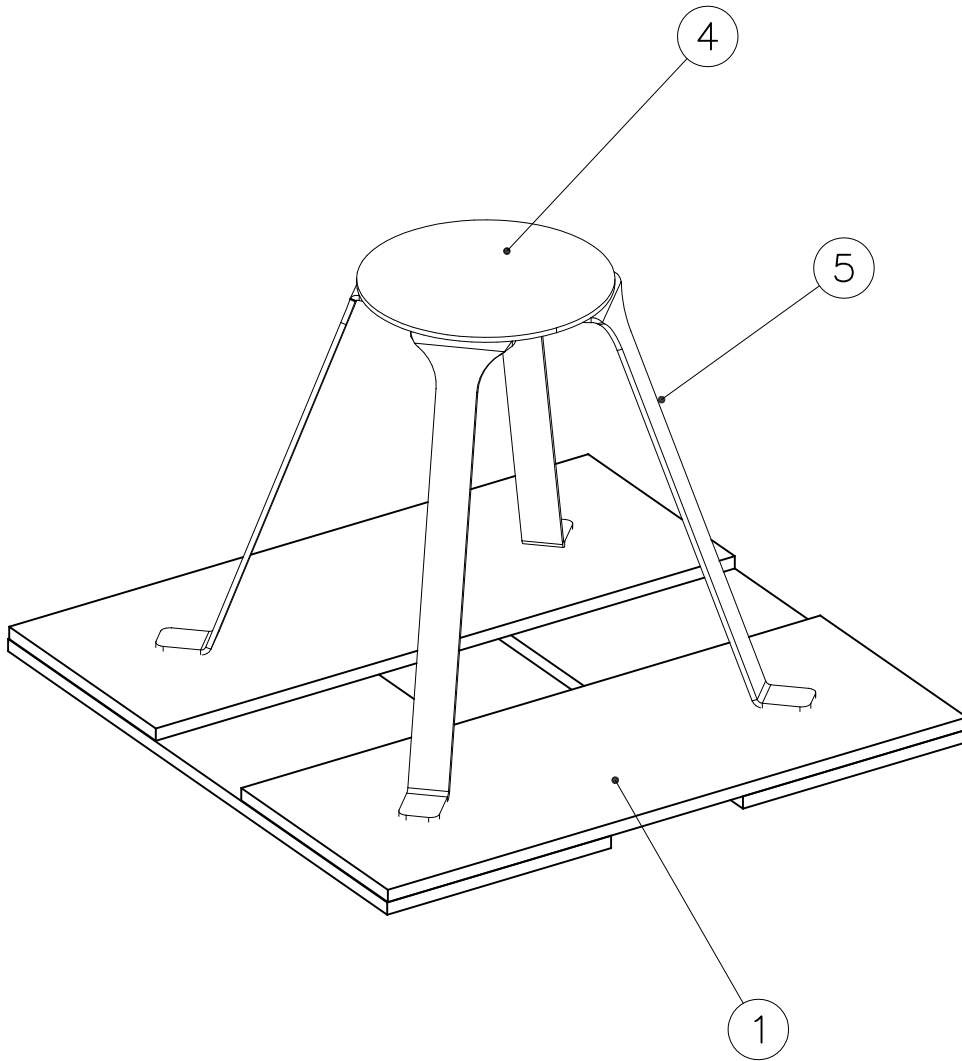

LAPPSET® GROUNDING

705101

DATE: 1.9.2017

1(2)

①	707138	PCS	②	900958	PCS
		4			8
	260x595			M10x30	
③	902232	PCS	④	905993	PCS
		4			1
	M10x55				
⑤	906000	PCS	⑥	909255	PCS
		4			8
				Ø30/10.5	
⑦	980161	PCS			PCS
		12			
	M10				
		PCS			PCS
		PCS			PCS
		PCS			PCS

DET 1

DET 2

DET 3 OPTIO 1

DET 3 OPTIO 2 (WITH CONCRETE)