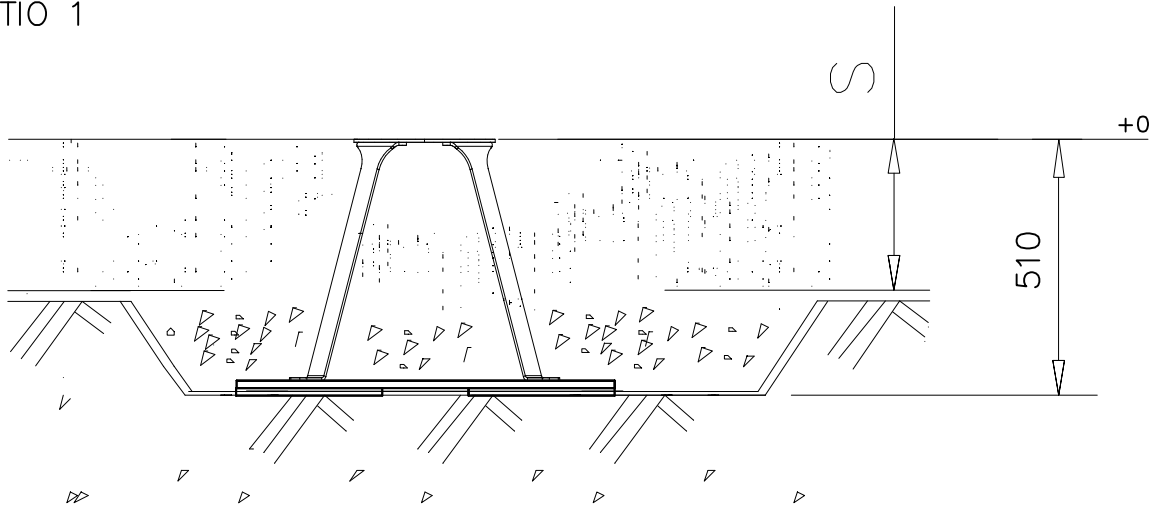

LAPPSET® GROUNDING

705101

DATE: 1.9.2017

1(2)

①	707138	PCS	②	900958	PCS
		4			8
	260x595			M10x30	
③	902232	PCS	④	905993	PCS
		4			1
	M10x55				
⑤	906000	PCS	⑥	909255	PCS
		4			8
				Ø30/10.5	
⑦	980161	PCS			PCS
		12			
	M10				
		PCS			PCS
		PCS			PCS
		PCS			PCS

DET 1

DET 2

DET 3 OPTIO 1

DET 3 OPTIO 2 (WITH CONCRETE)