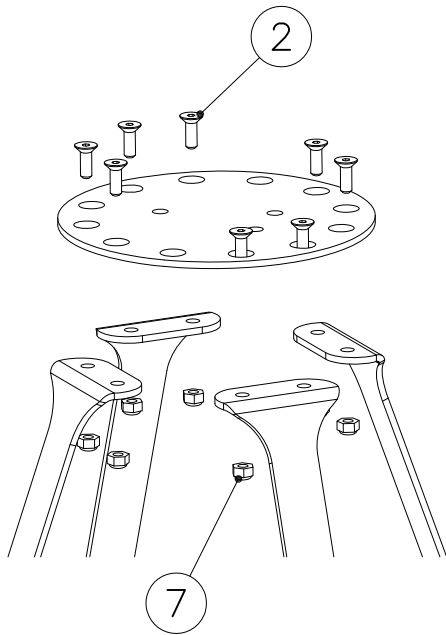

LAPPSET® GROUNDING

705101

DATE: 1.9.2017

1(2)

①	707138	PCS	②	900958	PCS
		4			8
	260x595			M10x30	
③	902232	PCS	④	905993	PCS
		4			1
	M10x55				
⑤	906000	PCS	⑥	909255	PCS
		4			8
				Ø30/10.5	
⑦	980161	PCS			PCS
		12			
	M10				
		PCS			PCS
		PCS			PCS
		PCS			PCS

DET 1

DET 2

DET 3 OPTIO 1

DET 3 OPTIO 2 (WITH CONCRETE)