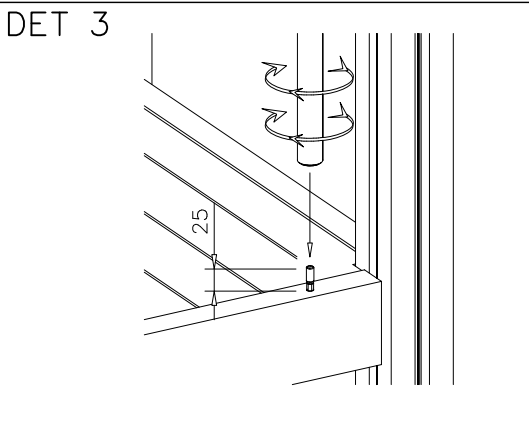

① 900240	PCS	② 900727	PCS
	1		1
Ø8x70		M10x80	
	PCS		PCS
③ 907688	PCS	③ 907701	PCS
	1		1
765		545	
	PCS		PCS
	PCS		PCS
	PCS		PCS
	PCS		PCS