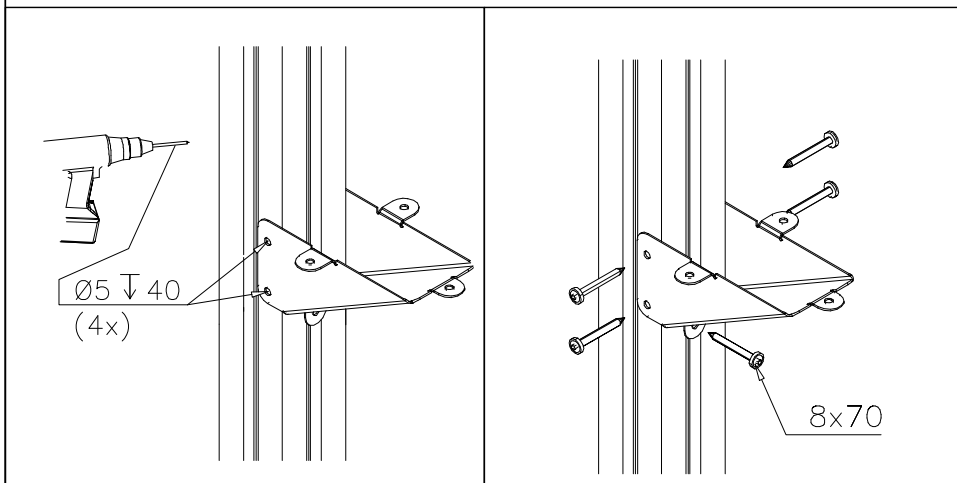

①	909850	PCS	②	909633	PCS
		3			3
	M8x25			M8	
③	900240	PCS			PCS
		5			
	Ø8x70				
		PCS			PCS
○	707696	PCS	○	902086	PCS
		1			1
	15x265x275			148x172x254	
		PCS			PCS
		PCS			PCS
		PCS			PCS
		PCS			PCS