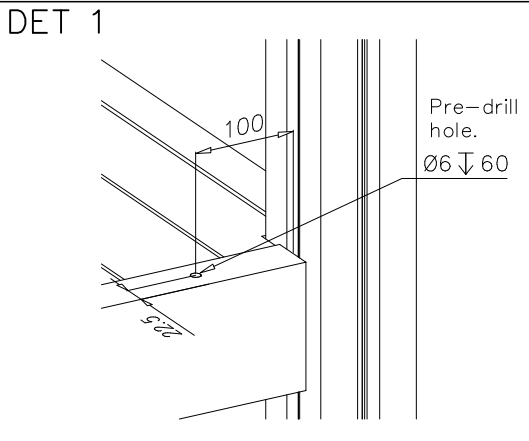

① 900240	PCS	② 900727	PCS
	1		1
Ø8x70		M10x80	
	PCS		PCS
③ 907688	PCS	③ 907701	PCS
	1		1
765		545	
	PCS		PCS
	PCS		PCS
	PCS		PCS
	PCS		PCS