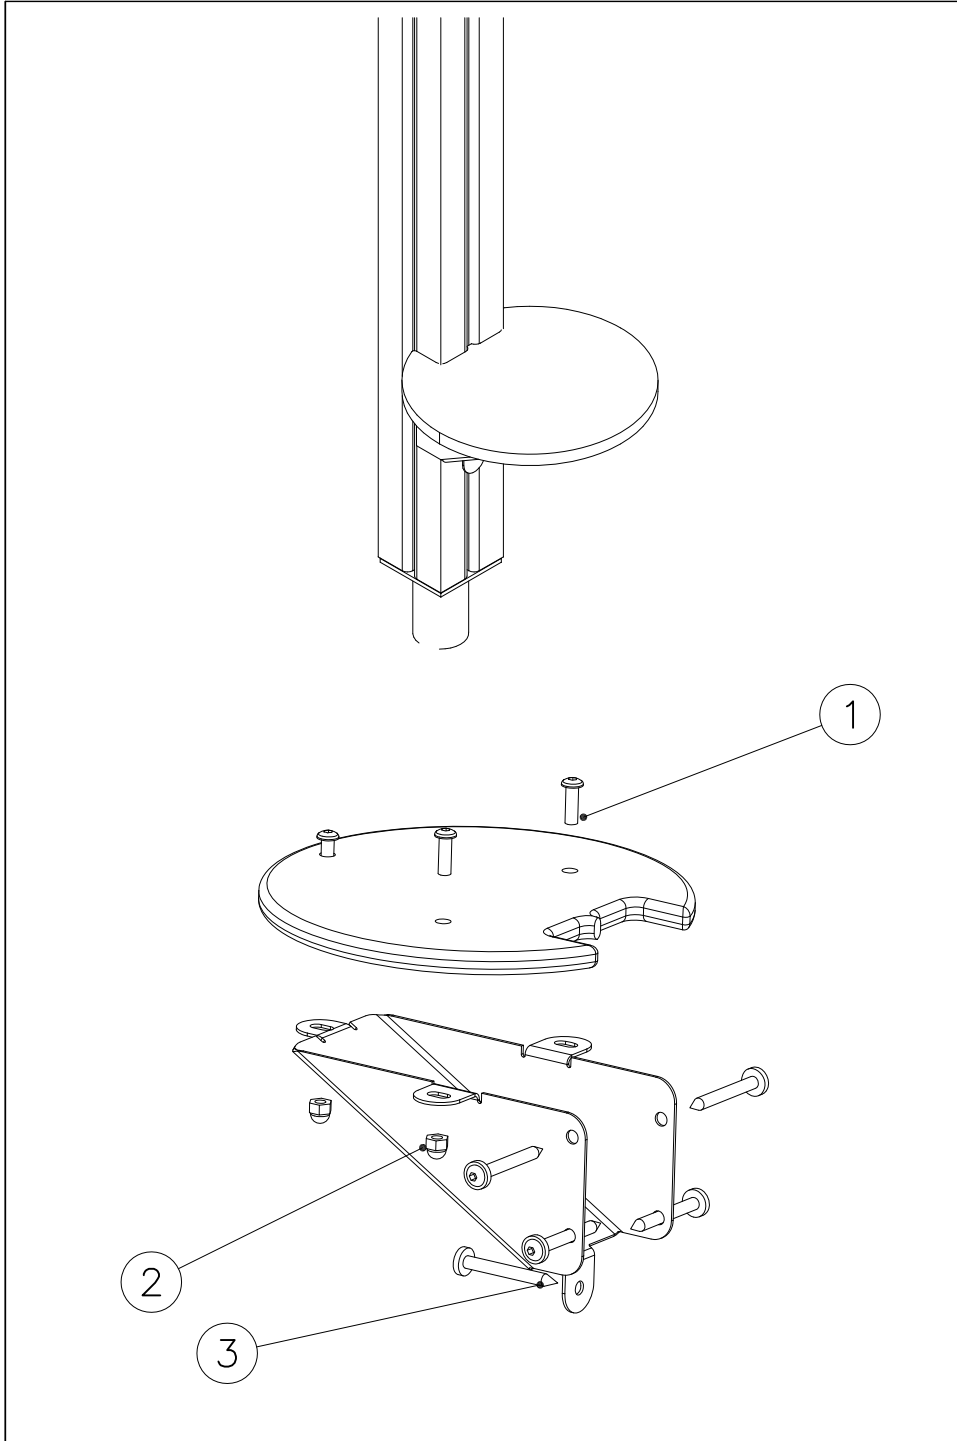

①	909850	PCS	②	909633	PCS
		3			3
	M8x25			M8	
③	900240	PCS			PCS
		5			
	Ø8x70				
		PCS			PCS
○	707696	PCS	○	902086	PCS
		1			1
	15x265x275			148x172x254	
		PCS			PCS
		PCS			PCS
		PCS			PCS
		PCS			PCS