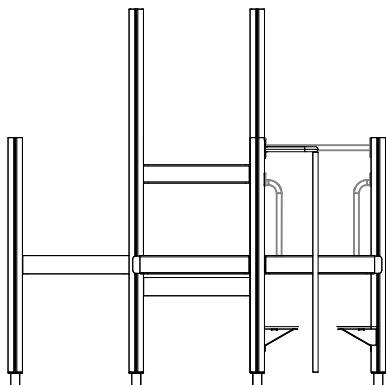

DATE: 22.5.2019

1:50

(A)

(B)

(C)

(D)