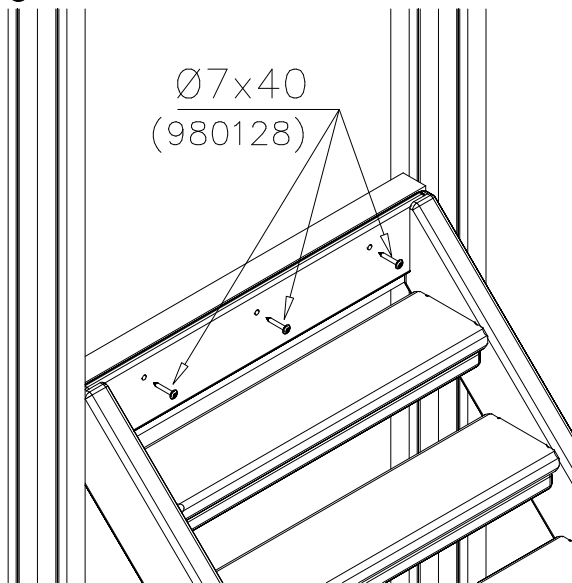

DET 4

DET 5

DET 6

STAIRS OPTIONS +870

707191 	707191-602 DARK BROWN 707191-603 LIGHT BROWN 707191-604 LIGHT GRAY	
---	--	--

RAILING OPTIONS

RAILS 707146  15x145x1153	707146-701 BLUE 707146-702 YELLOW 707146-703 LIME 707146-704 DARK GRAY 707146-705 LIGHT GRAY 707146-706 RED	707146-707 GREEN 707146-708 FUXIA
---	--	--------------------------------------