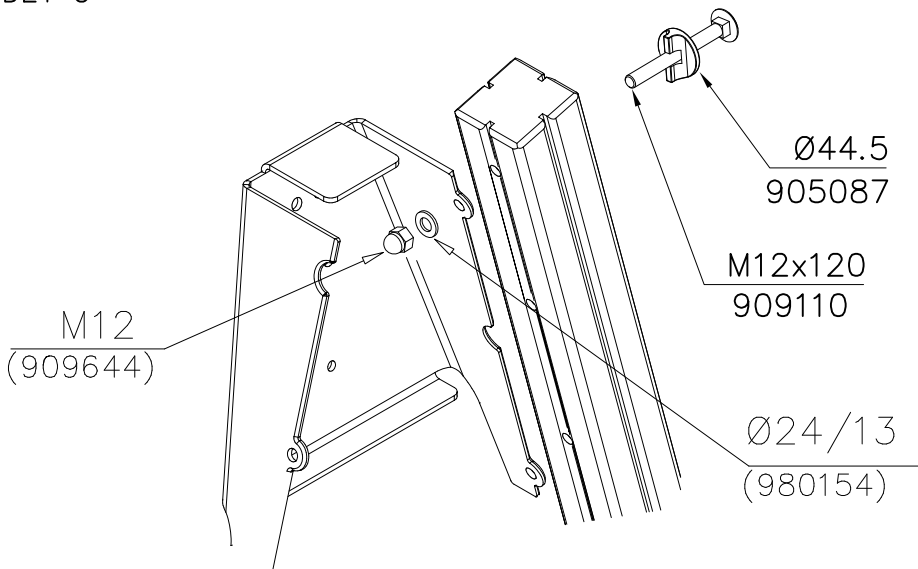

REF: SWING
DATE: 29.6.2022

DET F

DET G