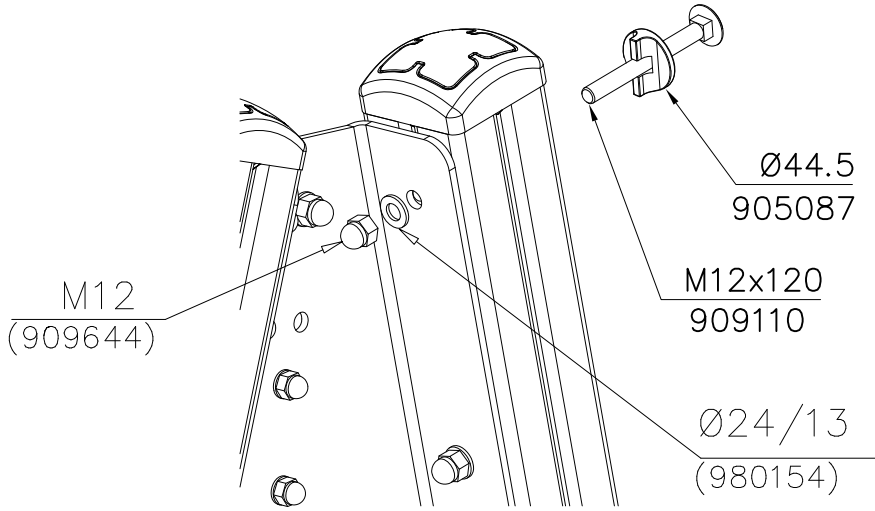

6x60 980131

980131 4 pcs

905138 1 pcs

905196 1 pcs

REF: SWING
DATE: 29.6.2022

DET F

DET G

LAPPSET®
DEEP FOUNDATION

FOOT

DATE: 13.3.2014

4A

LAPPSET® DEEP FOUNDATION

FOOT

DATE: 15.5.2018

1(1)

①	909511	PCS	②	909519	PCS
		1			1
	90x90x650			50x380x380	