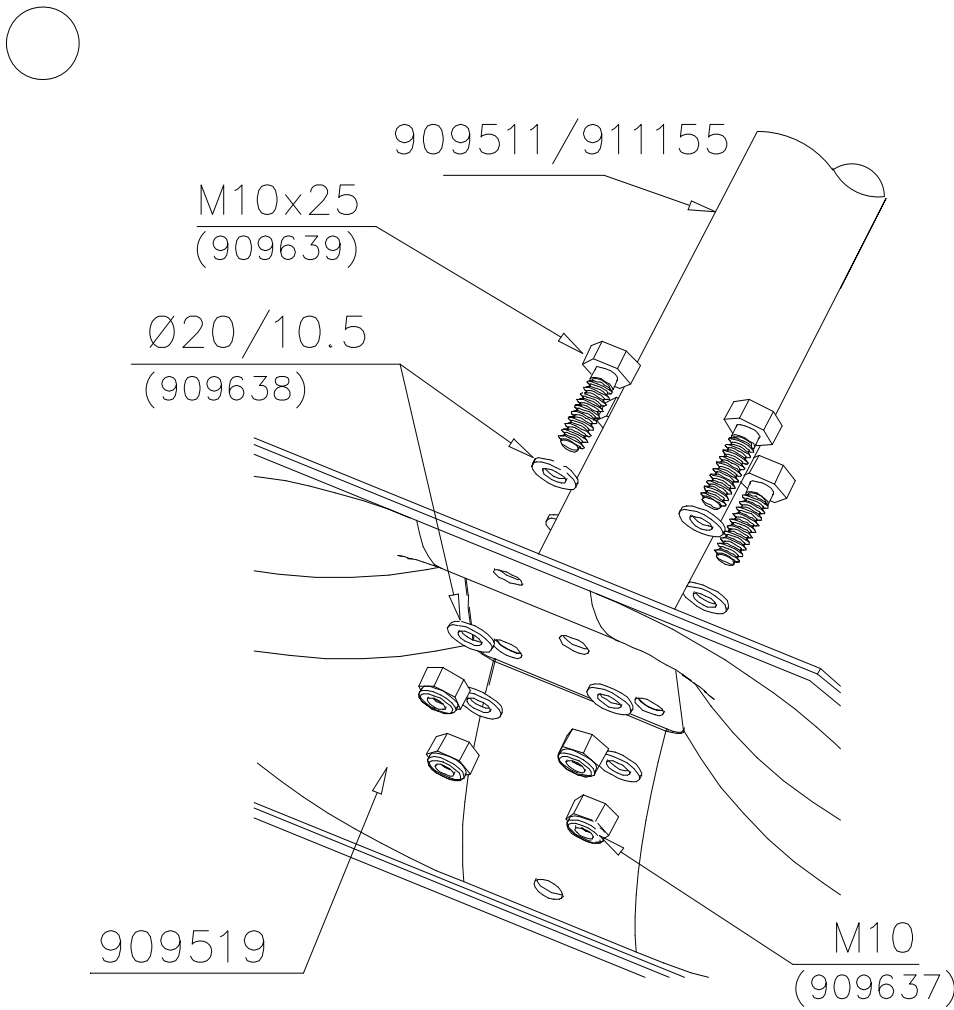

FOOT

DATE: 13.3.2014

4A

LAPPSET® DEEP FOUNDATION

FOOT

DATE: 15.5.2018

1(1)

①	909511	PCS	②	909519	PCS
		1			1
	90x90x650			50x380x380	