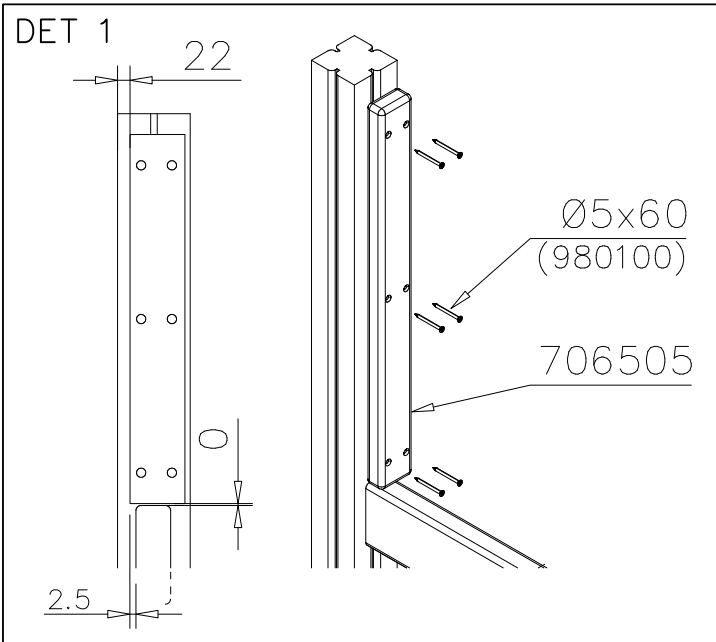

LAPPSET

DEEP FOUNDATION

SLIDE WOOD

DATE: 3.11.2017

4(5)

○ 707133	PCS	○ 901868	PCS	○ 901879	PCS	⑥ 909210	PCS	⑦ 905051	PCS	⑧ 980128	PCS
	1		2		2		4		4		6
10x80x745		Ø30x598				M8x40		Ø24/8.4		Ø7x40	

DET 6

Insert sheet metal IN to the plastic cover.