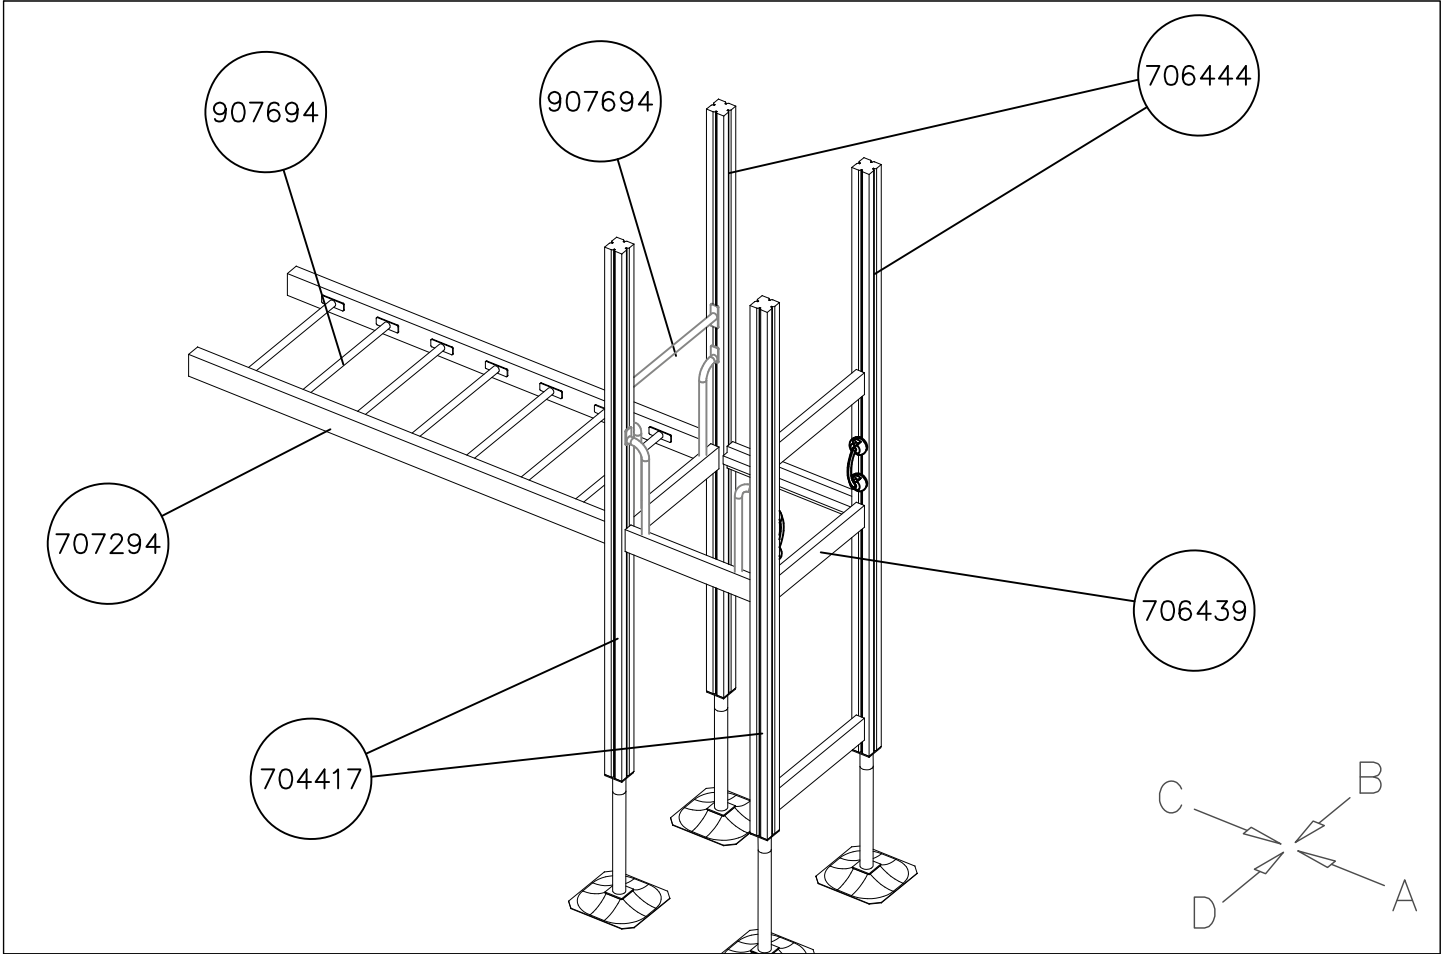

D

DATE: 30.1.2020

1:50

**LAPPSET®**  
**BETON FOUNDATION**

**FOOT**

DATE: 27.10.2015

**1(1)**

② 905104	PCS		PCS
	4		
 M10	PCS		PCS