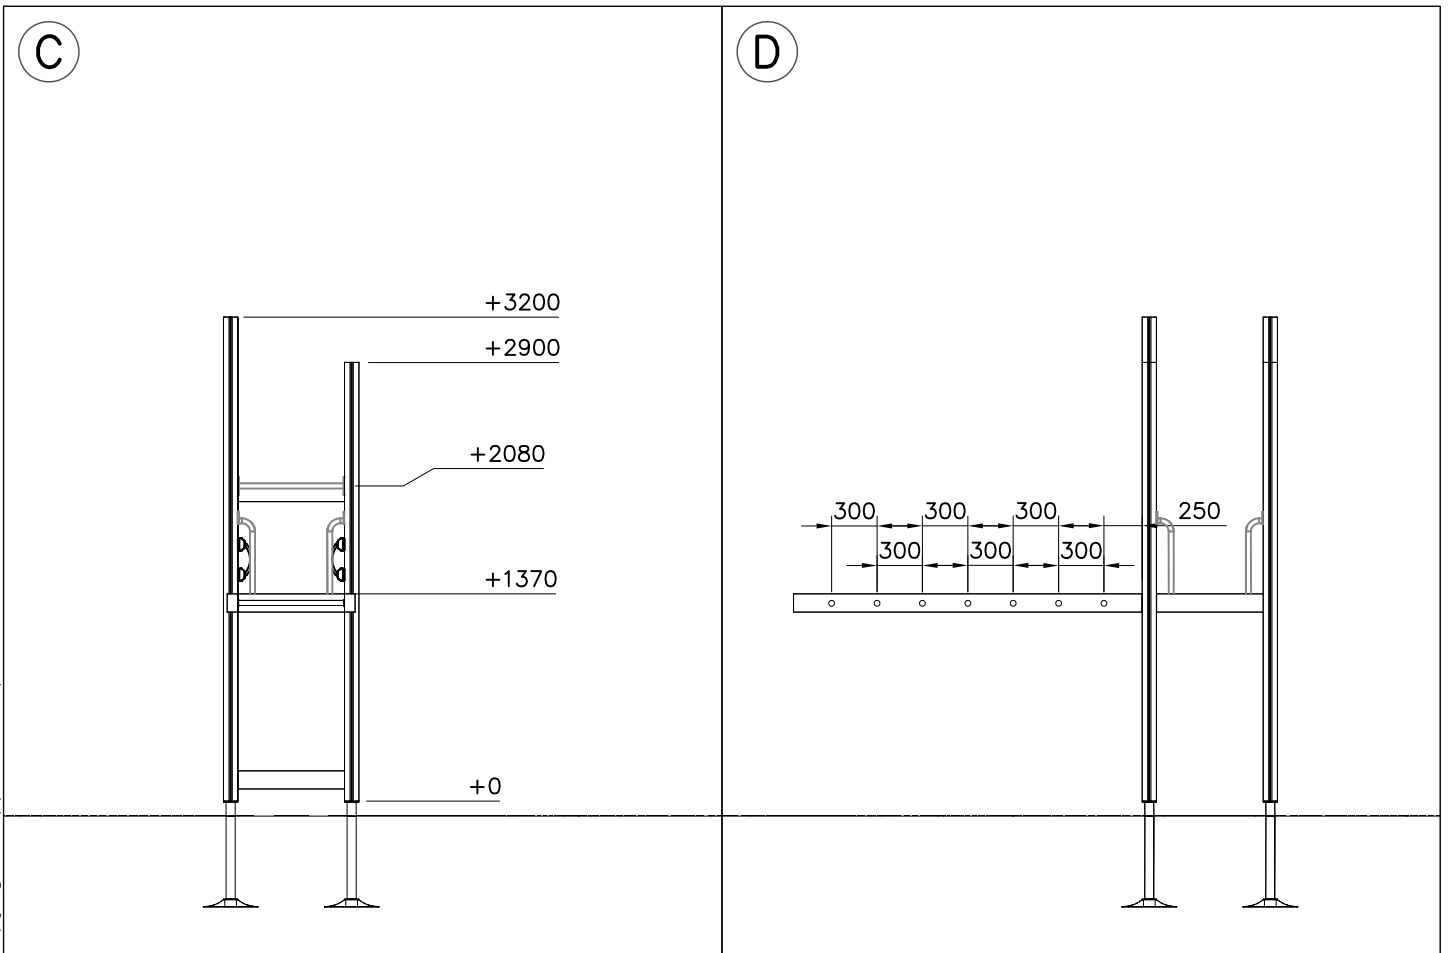

D

DATE: 30.1.2020

1:50

**LAPPSET®**  
**BETON FOUNDATION**

**FOOT**

DATE: 27.10.2015

**1(1)**

② 905104	PCS		PCS
	4		
 M10	PCS		PCS