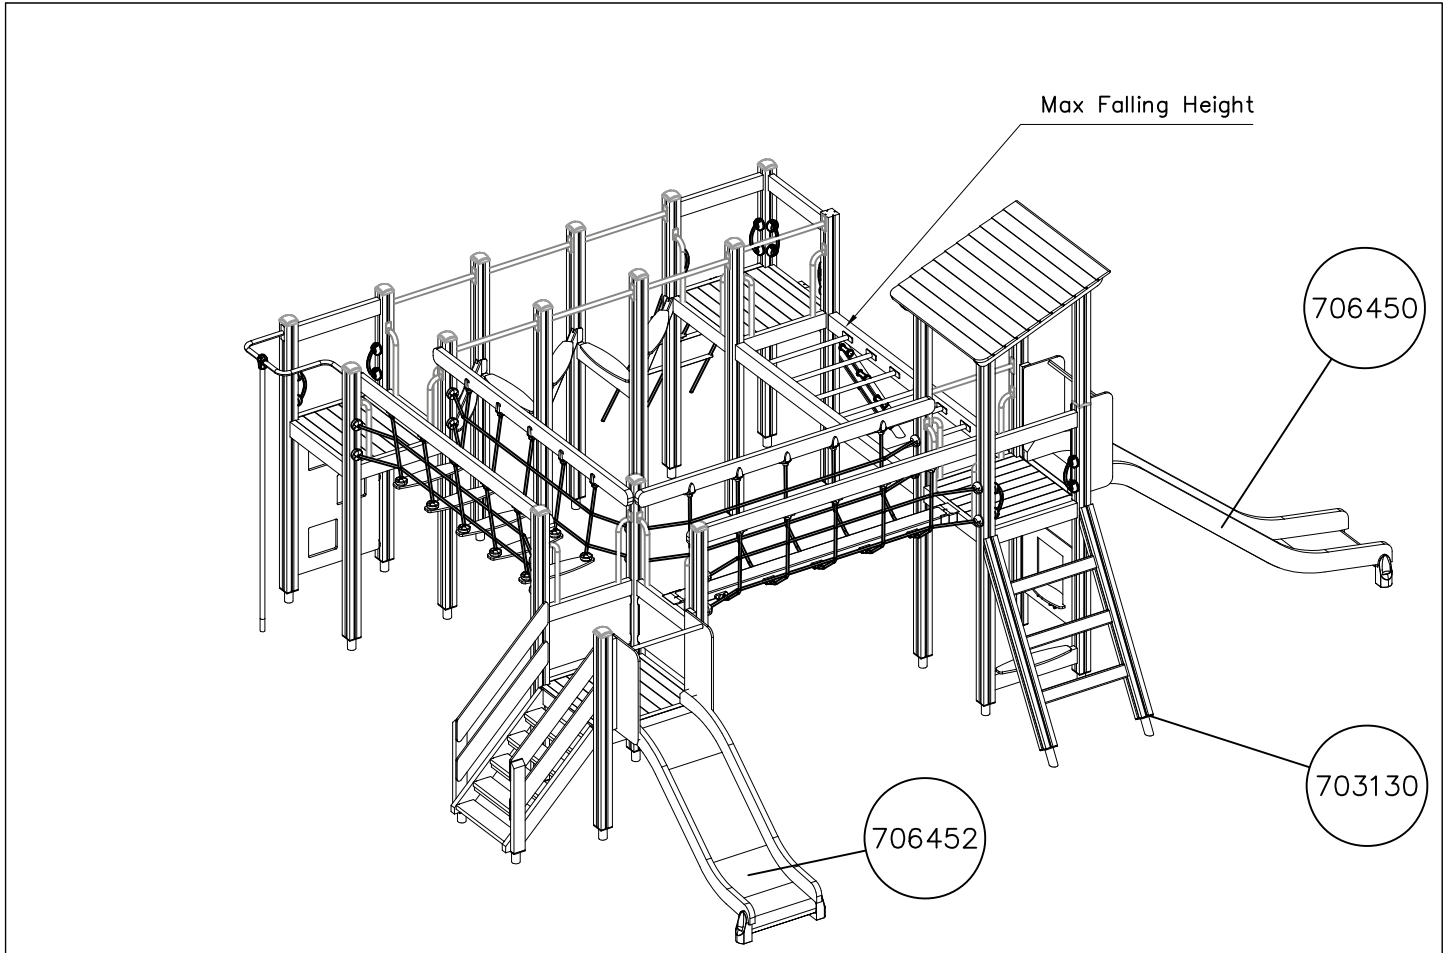

D

DATE: 30.1.2020

1:50

**LAPPSET®**  
**BETON FOUNDATION**

**FOOT**

DATE: 27.10.2015

**1(1)**

② 905104	PCS		PCS
	4		
 M10	PCS		PCS