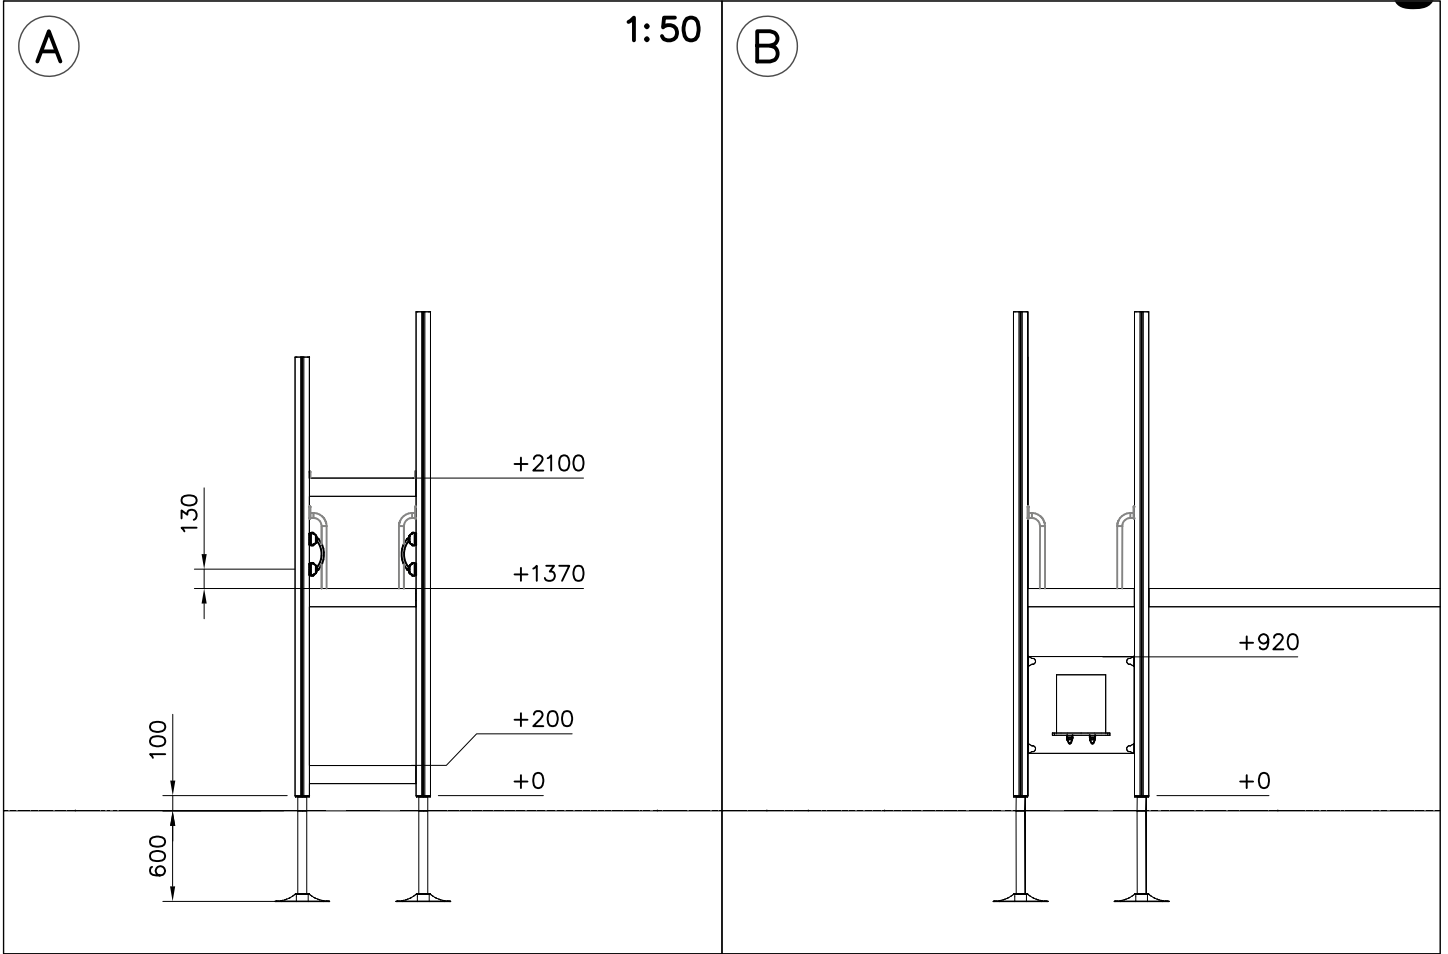

D

DATE: 30.1.2020

1:50

**LAPPSET®**  
**BETON FOUNDATION**

**FOOT**

DATE: 27.10.2015

**1(1)**

② 905104	PCS		PCS
	4		
 M10	PCS		PCS