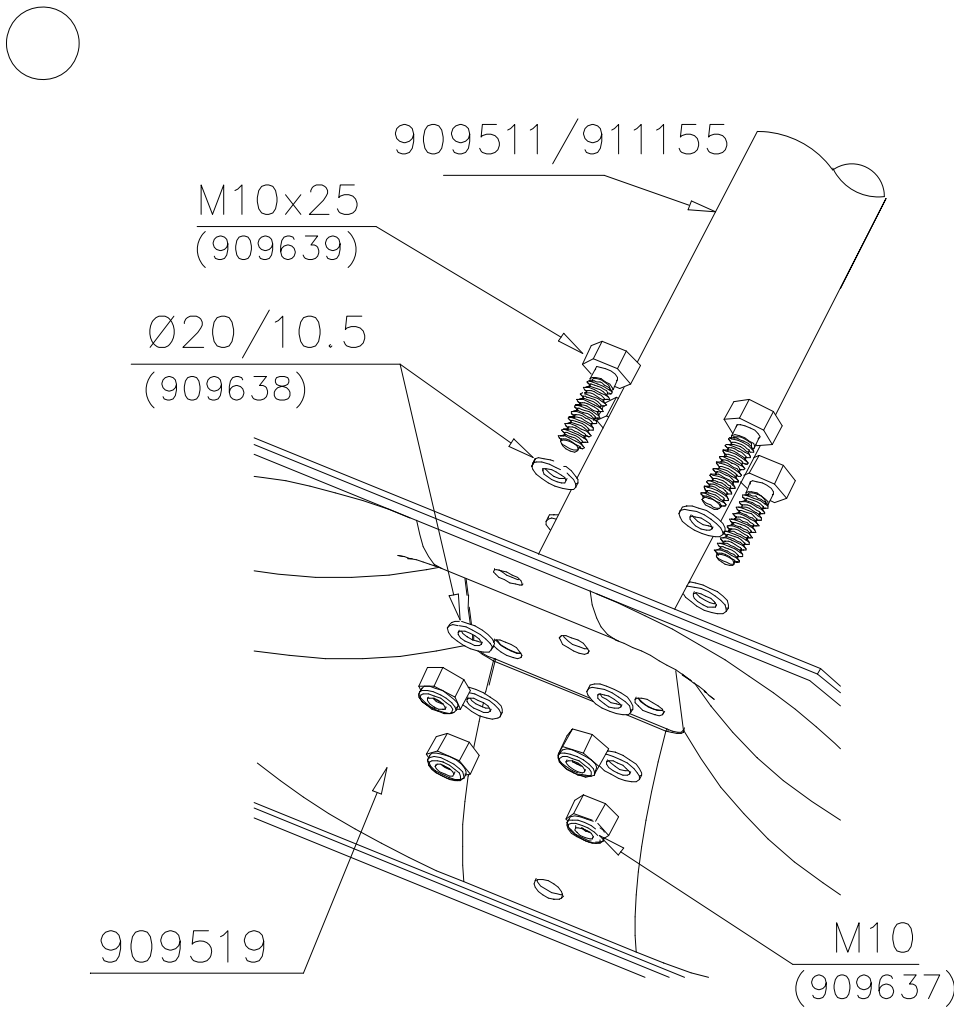

LAPPSET® DEEP FOUNDATION

FOOT

DATE: 15.5.2018

1(1)

①	909511	PCS	②	909519	PCS
		1			1
	90x90x650			50x380x380	

③	909637	PCS	④	909638	PCS
		4			8
	M10			Ø20/10.5	

⑤	909639	PCS	⑥	905104	PCS
		4			4
	M10x25			M10	

OPTION FOOT

①	911155	PCS			PCS
		1			
	90x90x650