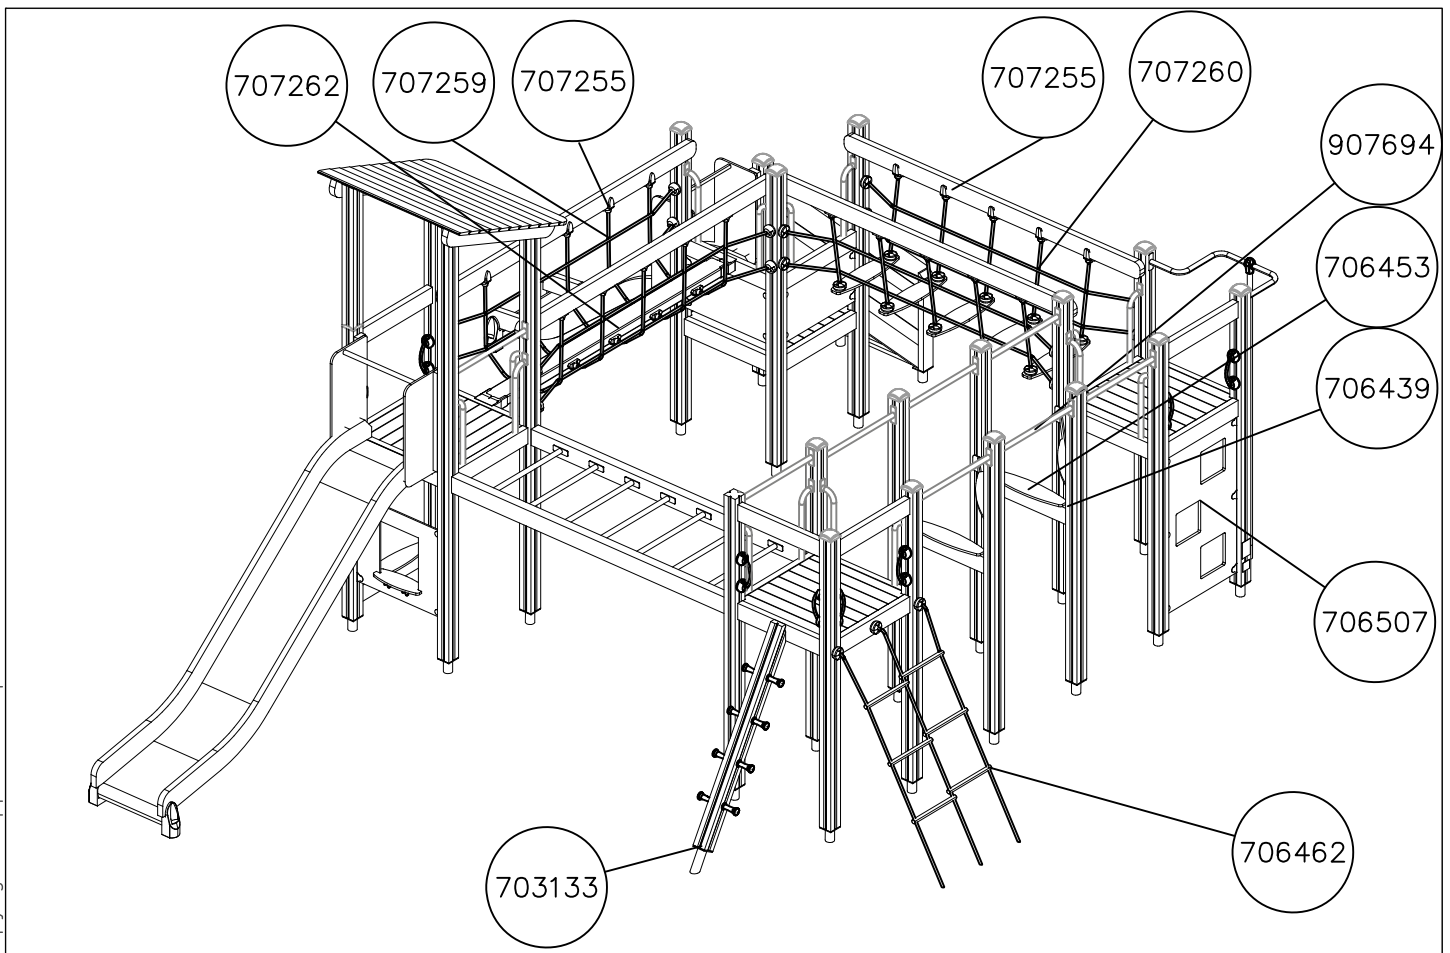

D

DATE: 30.1.2020

1:50

**LAPPSET®**  
**BETON FOUNDATION**

**FOOT**

DATE: 27.10.2015

**1(1)**

② 905104	PCS		PCS
	4		
 M10	PCS		PCS