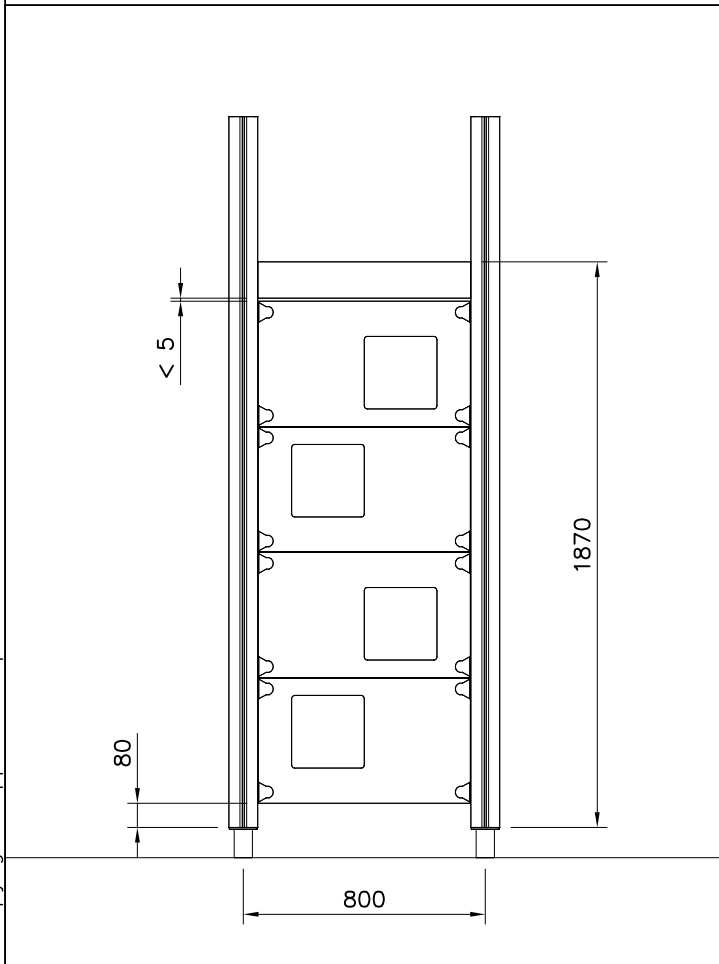

WALL OPTIONS		
706540	706540-701	BLUE
	706540-702	YELLOW
	706540-703	LIME
	706540-704	DARK GRAY
	706540-705	LIGHT GRAY
	706540-706	RED
	706540-707	GREEN
	706540-708	FUXIA
20x702x415