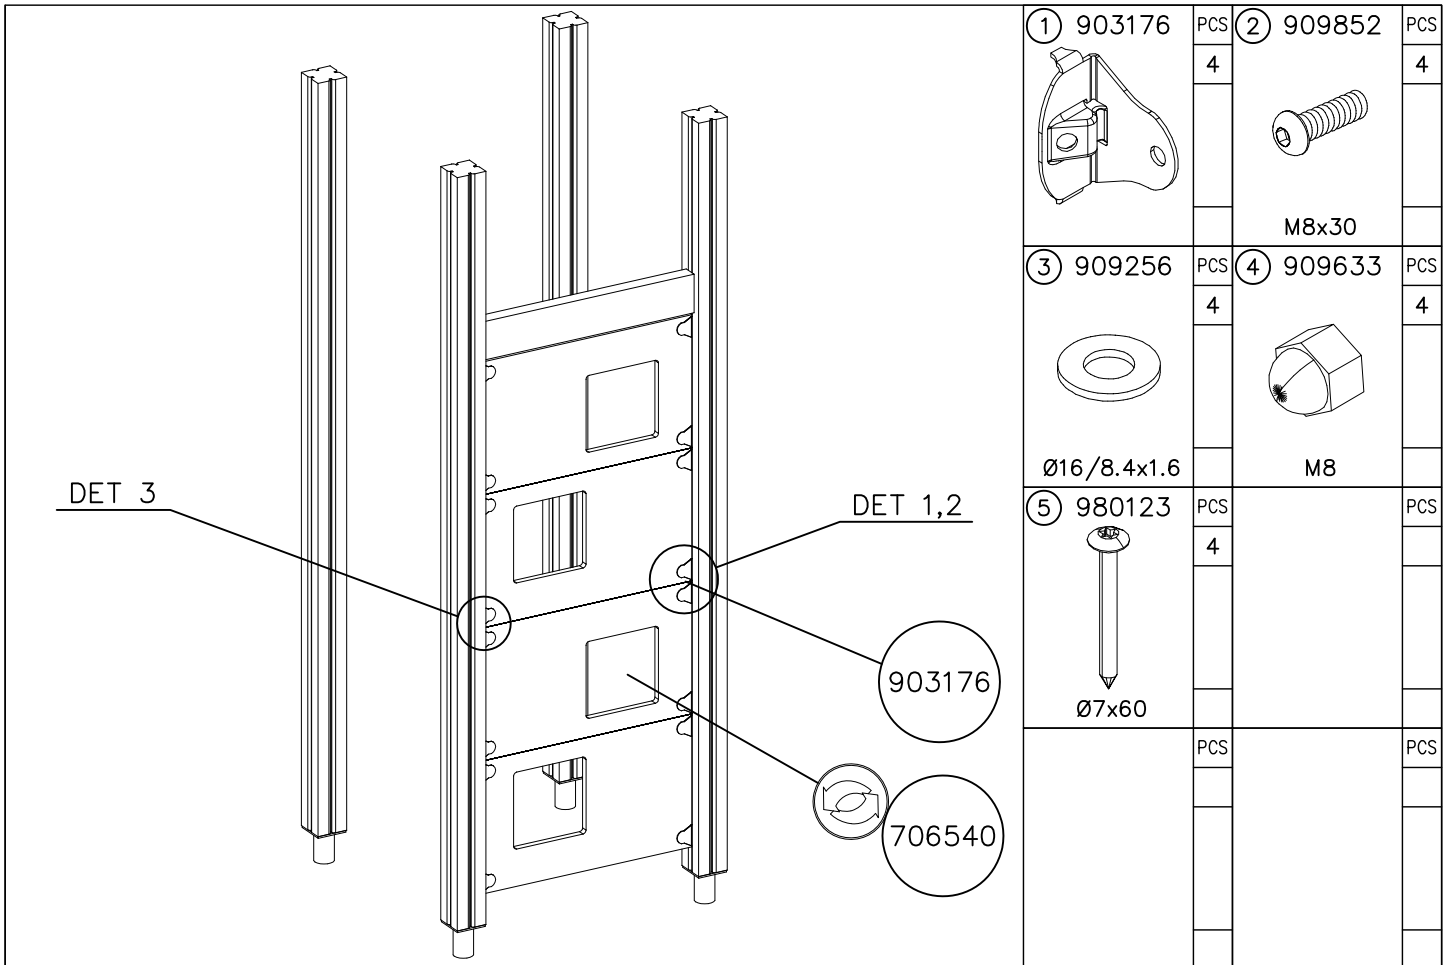

WALL OPTIONS		
706540	706540-701	BLUE
	706540-702	YELLOW
	706540-703	LIME
	706540-704	DARK GRAY
	706540-705	LIGHT GRAY
	706540-706	RED
	706540-707	GREEN
	706540-708	FUXIA
20x702x415