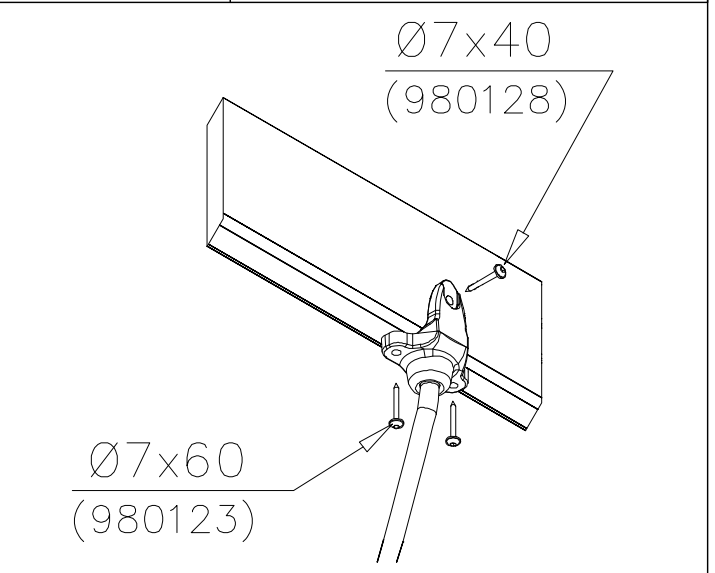

TRAPEZE OPTIONS		
	706600-301	BLUE
	706600-302	RED
	706600-303	BEIGE
	706600-304	GRAY
	706600-305	BLACK
	706600-306	YELLOW