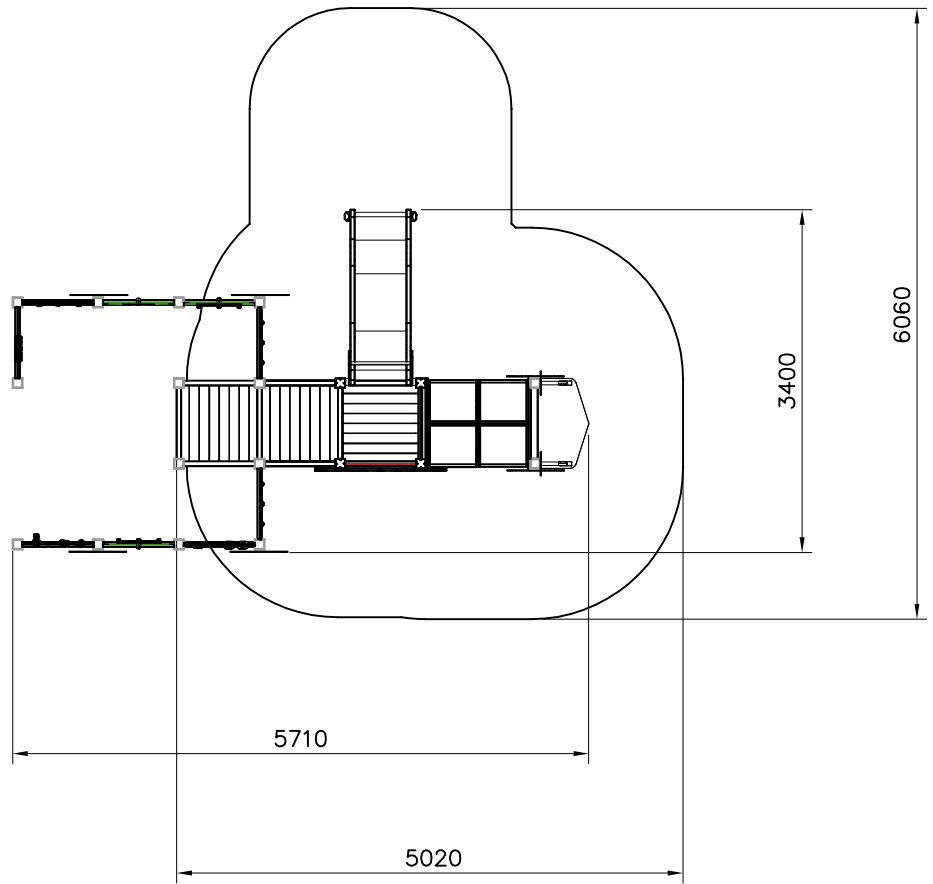

DATE: 9.7.2024

707709-702	PCS 2	707762	PCS 6	707918-706	PCS 8	900240	PCS 12	901868	PCS 3	901879	PCS 2
											
Ø240x10				20x275x640		Ø8x70		Ø34x598			
903093	PCS 112	905138	PCS 15	905196	PCS 15	905821	PCS 4	905829	PCS 4	908251	PCS 1
											
Ø8x90		GRAY		GRAY		GREY		STRAIGHT CLE		1100x1100x215	
908330-216	PCS 2	908355-216	PCS 2	909511	PCS 19	909519	PCS 19	980114	PCS 4	980128	PCS 2
											
		Ø33,7x235x235		90x90x650		50x380x380		Ø4x20		Ø7x40	
980131	PCS 60	P10476	PCS 2		PCS		PCS		PCS		PCS
											
Ø6x60		1300x650									
	PCS		PCS		PCS		PCS		PCS		PCS
	PCS		PCS		PCS		PCS		PCS		PCS
	PCS		PCS		PCS		PCS		PCS		PCS

— EN/AS Impact Area 22.6 m²
- - - Falling Space 22.6 m²
Max Falling Height 1000 mm

—— EN/AS Impact Area 22.6 m²

----- Falling Space 22.6 m²
Max Falling Height 1000 mm

<p>DET 1</p> 	<p>DET 2</p> 	<p>DET 3</p> 	<p>DET 4</p> 
<p>DET 5</p> 	<p>DET 6</p> 	<p>DET 7</p> 	