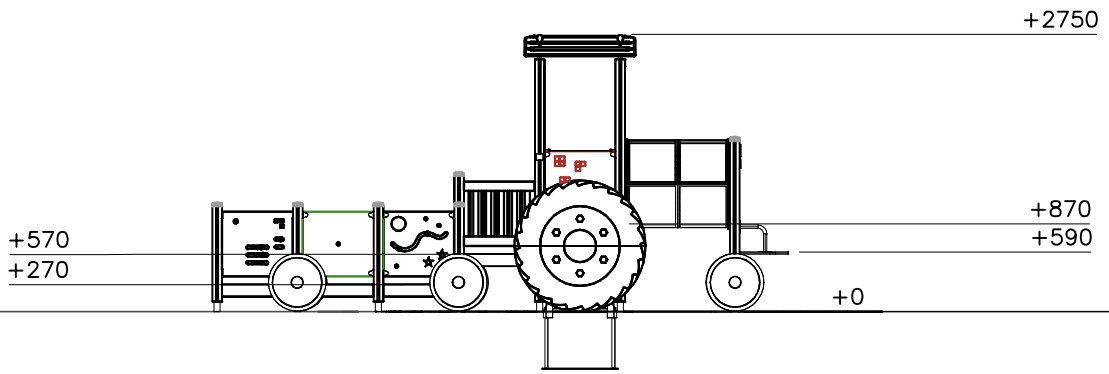

DATE: 9.7.2024

707709-702	PCS 2	707762	PCS 6	707918-706	PCS 8	900240	PCS 12	901868	PCS 3	901879	PCS 2
											
Ø240x10				20x275x640		Ø8x70		Ø34x598			
903093	PCS 112	905138	PCS 15	905196	PCS 15	905821	PCS 4	905829	PCS 4	908251	PCS 1
											
Ø8x90		GRAY		GRAY		GREY		STRAIGHT CLE		1100x1100x215	
908330-216	PCS 2	908355-216	PCS 2	909511	PCS 19	909519	PCS 19	980114	PCS 4	980128	PCS 2
											
		Ø33,7x235x235		90x90x650		50x380x380		Ø4x20		Ø7x40	
980131	PCS 60	P10476	PCS 2		PCS		PCS		PCS		PCS
											
Ø6x60		1300x650									
	PCS		PCS		PCS		PCS		PCS		PCS
	PCS		PCS		PCS		PCS		PCS		PCS
	PCS		PCS		PCS		PCS		PCS		PCS

— EN/AS Impact Area 22.6 m²
- - - Falling Space 22.6 m²
Max Falling Height 1000 mm

—— EN/AS Impact Area 22.6 m²

----- Falling Space 22.6 m²
Max Falling Height 1000 mm

<p>DET 1</p> 	<p>DET 2</p> 	<p>DET 3</p> 	<p>DET 4</p> 
<p>DET 5</p> 	<p>DET 6</p> 	<p>DET 7</p> 	