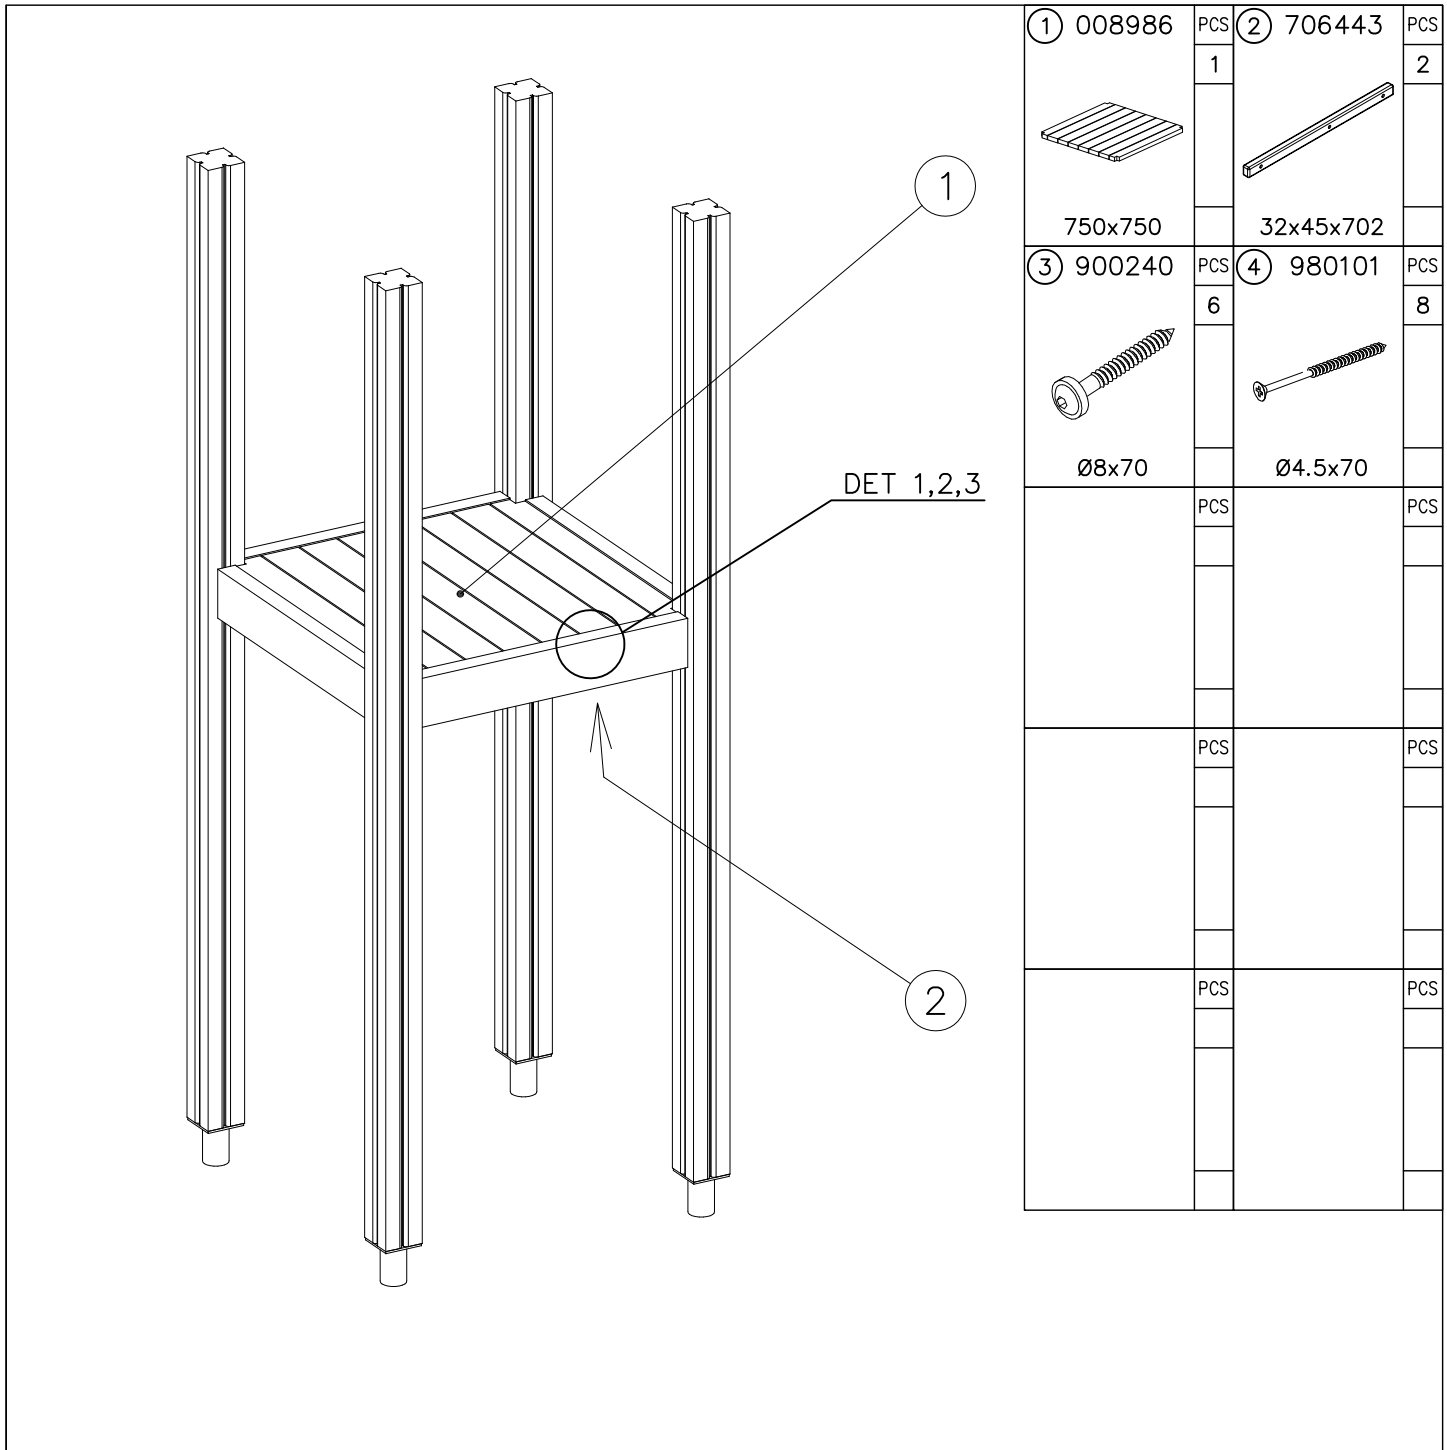

DET 2

① 008986	PCS	② 706443	PCS
	1		2
750x750		32x45x702	
③ 900240	PCS	④ 980101	PCS
	6		8
Ø8x70		Ø4.5x70	
	PCS		PCS
	PCS		PCS
	PCS		PCS