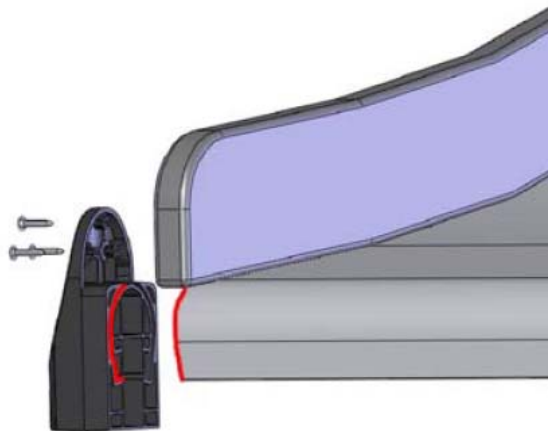

LAPPSET

DEEP FOUNDATION

SLIDE WOOD

DATE: 3.11.2017

4(5)

○ 707133	PCS	○ 901868	PCS	○ 901879	PCS	⑥ 909210	PCS	⑦ 905051	PCS	⑧ 980128	PCS
	1		2		2		4		4		6
10x80x745		Ø30x598				M8x40		Ø24/8.4		Ø7x40	

DET 6

Insert sheet metal IN to the plastic cover.