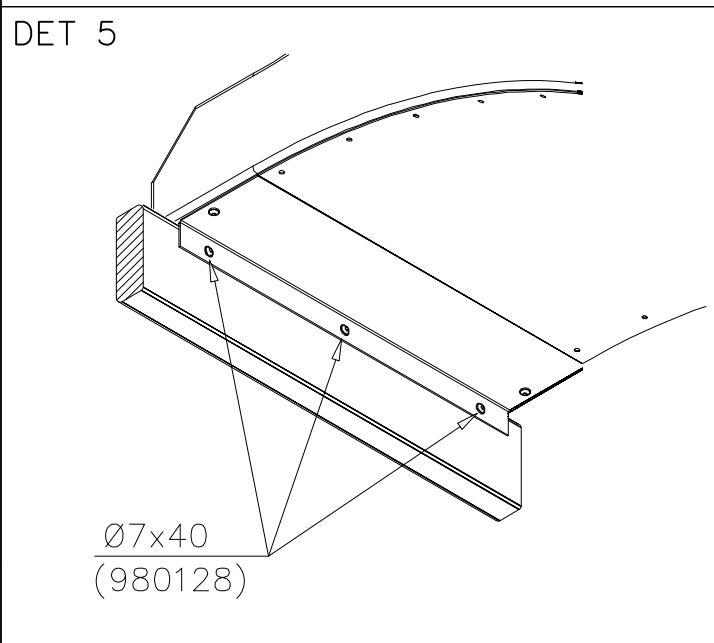

LAPPSET

DEEP FOUNDATION

SLIDE WOOD

DATE: 3.11.2017

4(5)

○ 707133	PCS	○ 901868	PCS	○ 901879	PCS	⑥ 909210	PCS	⑦ 905051	PCS	⑧ 980128	PCS
	1		2		2		4		4		6
10x80x745		Ø30x598				M8x40		Ø24/8.4		Ø7x40	

DET 6

Insert sheet metal IN to the plastic cover.