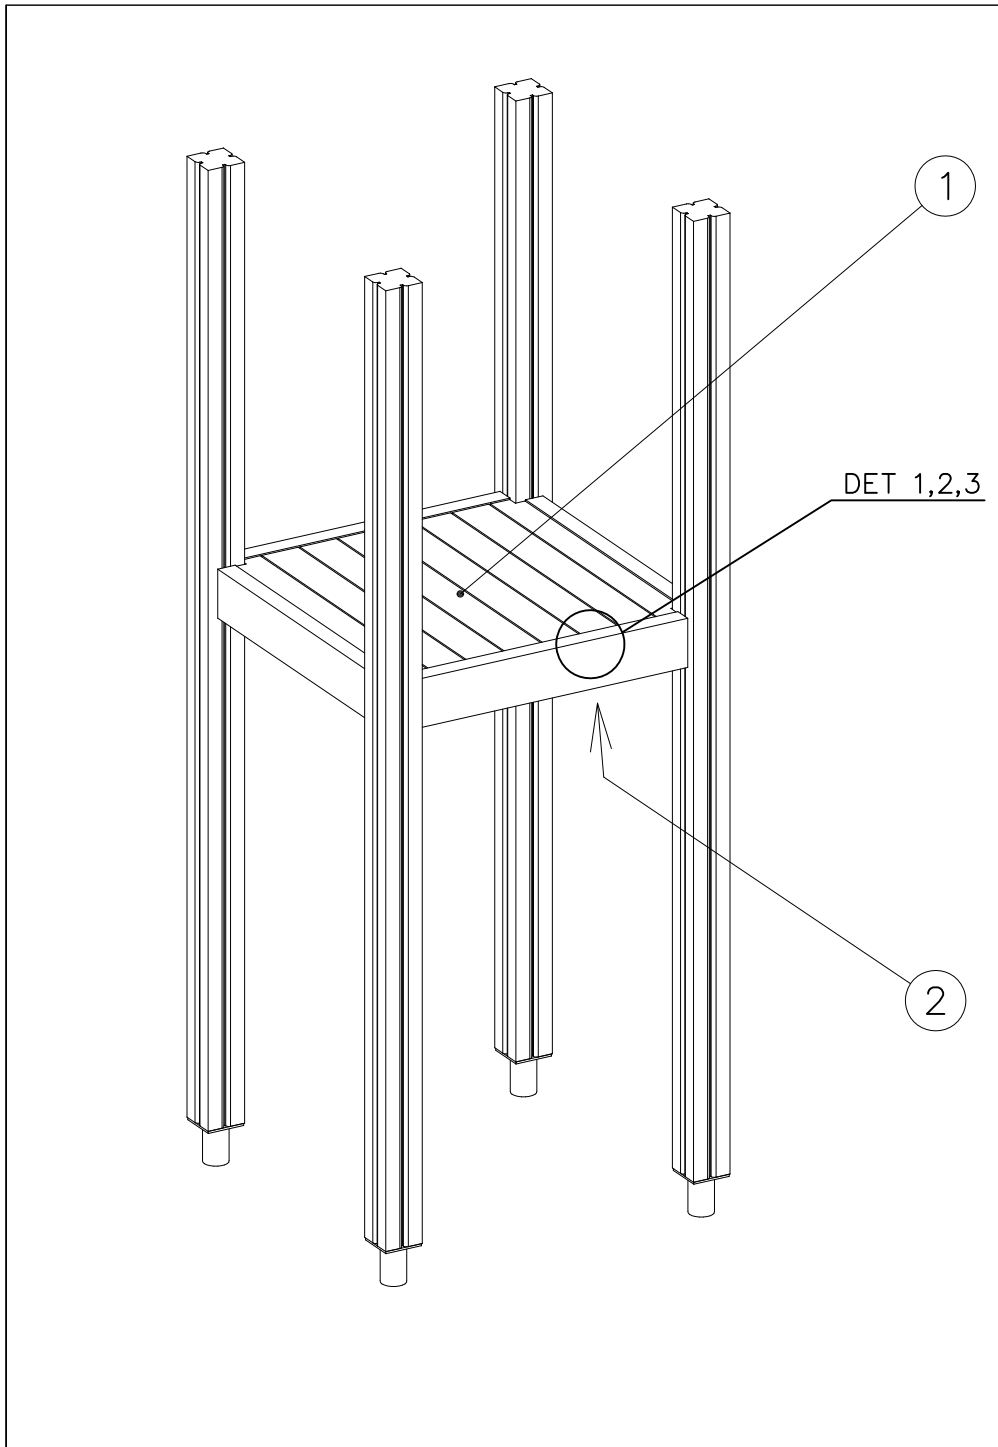

DET 2

DET 3

① 008986	PCS	② 706443	PCS
	1		2
750x750		32x45x702	
③ 900240	PCS	④ 980101	PCS
	6		8
Ø8x70		Ø4.5x70	
	PCS		PCS
	PCS		PCS
	PCS		PCS

DET 1