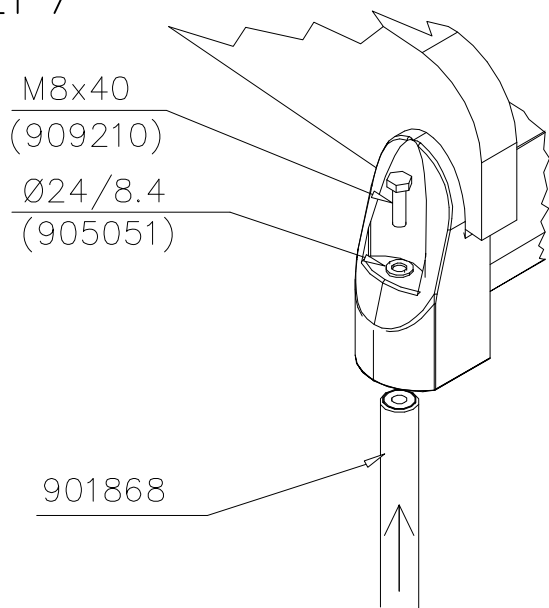

DET 6

Insert sheet metal IN to the plastic cover.

DET 7