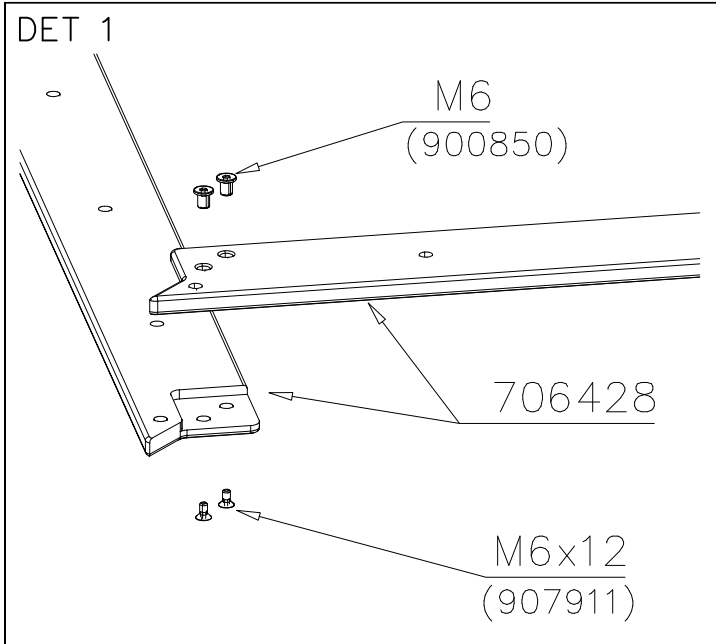

① 706428	PCS	② 706429	PCS
	4		4
15x93x888.5		32x45x705	
③ 900850	PCS	④ 907911	PCS
	8		8
M6		M6x12	
⑤ 980123	PCS	⑥ 980128	PCS
	8		12
Ø7x60		Ø7x40	
	PCS		PCS
	PCS		PCS

STRIP OPTIONS

706429

32x45x705

706429-602	DARK BROWN
706429-603	LIGHT BROWN
706429-604	LIGHT GRAY