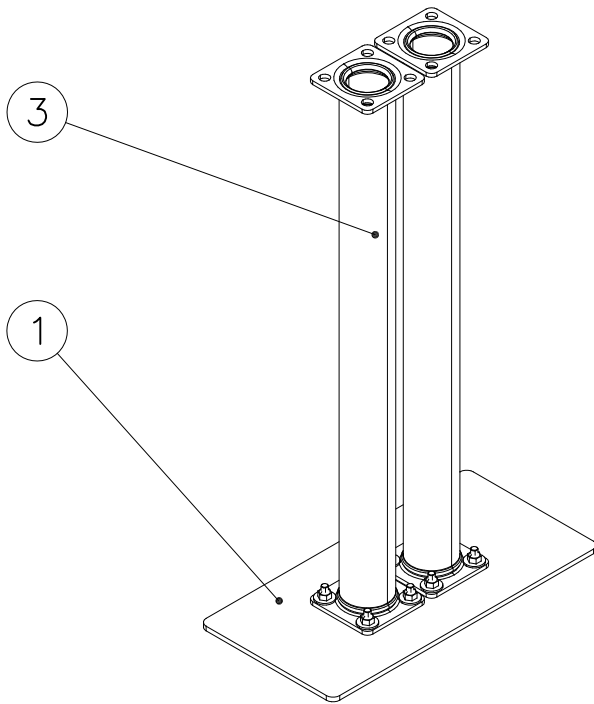

LAPPSET® DEEP FOUNDATION

TWINFOOT

DATE: 26.10.2015

1(1)