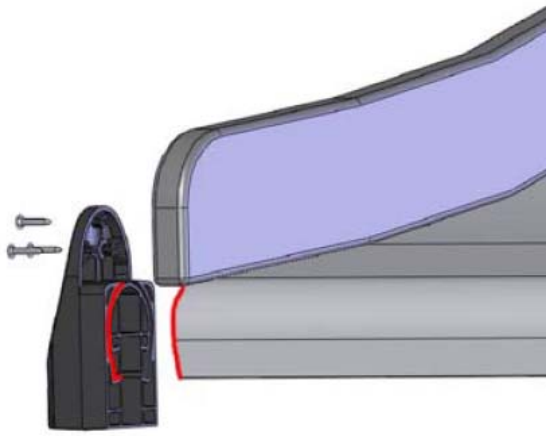

# DIAGONAL SLIDE WOOD

DATE: 21.9.2016

4(5)

○ 901879	PCS	7 909509	PCS	8 909139	PCS	9 980154	PCS	10 980128	PCS
	2		2		2		4		6
		M12x50		M12x130		Ø24/13		Ø7x40	

DET 7

Insert sheet metal IN to the plastic cover.