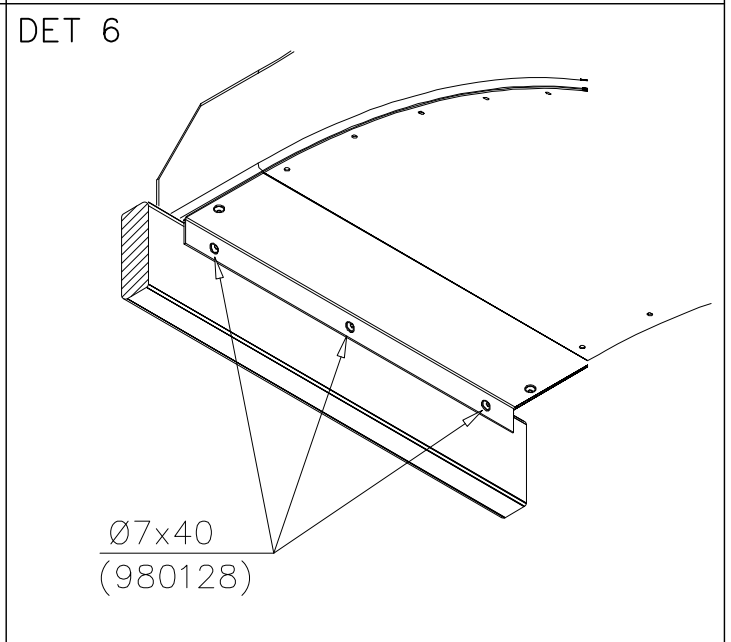

DATE: 21.9.2016

2(5)

○ SLIDE +1470 PCS 1	○ SLIDE +870 PCS 1	○ 706371 15x345x750 PCS 2	○ 907692 PCS 2	○ 901868 Ø34x598 PCS 1	① 909876 M8x40 PCS 2
② 909256 Ø16/8.4 PCS 4	③ 907727 M10x40 PCS 2	④ 900727 M10x80 PCS 2	⑤ 980128 Ø7x40 PCS 15	⑥ 999561 GLUE 4101 ergo 10 g 10g PCS 1	

LAPPSET

SURFACE FOUNDATION

DIAGONAL SLIDE WOOD

DATE: 21.9.2016

4(5)

○ 901879	PCS	7 909509	PCS	8 909139	PCS	9 980154	PCS	10 980128	PCS
	2		2		2		4		6
		M12x50		M12x130		Ø24/13		Ø7x40	

DET 7

Insert sheet metal IN to the plastic cover.