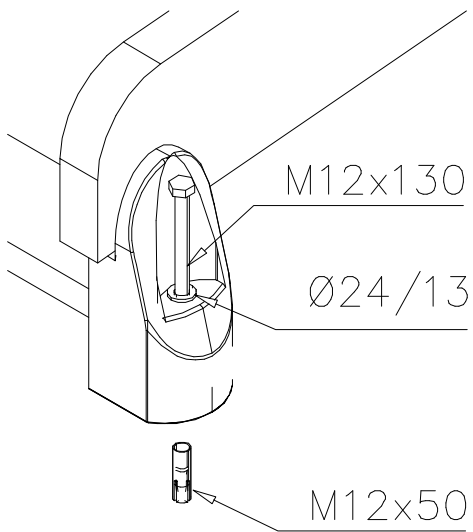

LAPPSET

SURFACE FOUNDATION

DIAGONAL SLIDE WOOD

DATE: 21.9.2016

4(5)

○ 901879	PCS	7 909509	PCS	8 909139	PCS	9 980154	PCS	10 980128	PCS
	2		2		2		4		6
		M12x50		M12x130		Ø24/13		Ø7x40	

DET 7

Insert sheet metal IN to the plastic cover.

DET 8

① 903176	PCS	② 909850	PCS
	4		4
		M8x25	
③ 909256	PCS	④ 909633	PCS
	8		4
Ø16/8.4x1.6		M8	
⑤ 980123	PCS		PCS
	4		
Ø7x60			

*Note:

No gaps between:
8–25mm
89–230mm

COLOR OPTIONS

- 701 BLUE
- 702 YELLOW
- 703 LIME
- 704 DARK GRAY
- 705 LIGHT GRAY
- 706 RED
- 707 GREEN
- 708 FUXIA