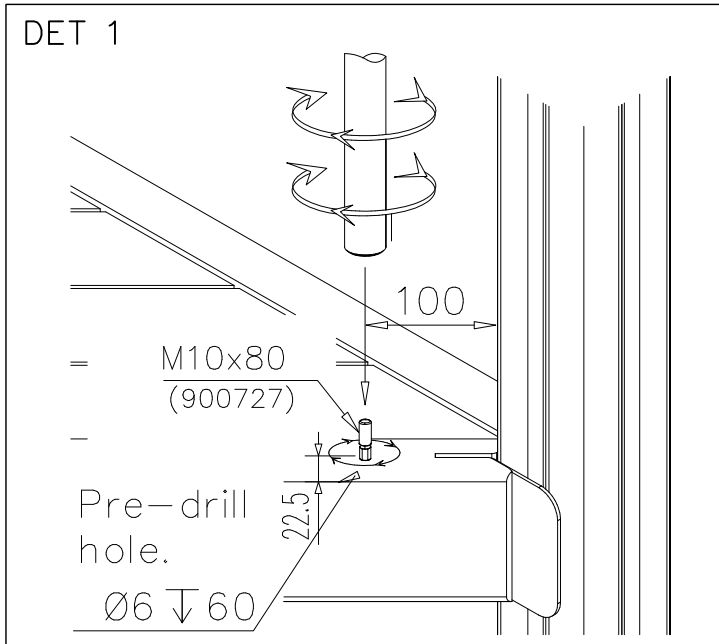

LAPPSET

SURFACE FOUNDATION

DIAGONAL SLIDE WOOD

DATE: 21.9.2016

4(5)

○ 901879	PCS	7 909509	PCS	8 909139	PCS	9 980154	PCS	10 980128	PCS
	2		2		2		4		6
		M12x50		M12x130		Ø24/13		Ø7x40	

DET 7

Insert sheet metal IN to the plastic cover.

DET 8

① 903176	PCS	② 909850	PCS
	4		4
		M8x25	
③ 909256	PCS	④ 909633	PCS
	8		4
Ø16/8.4x1.6		M8	
⑤ 980123	PCS		PCS
	4		
Ø7x60			

*Note:

No gaps between:
8–25mm
89–230mm

COLOR OPTIONS

- 701 BLUE
- 702 YELLOW
- 703 LIME
- 704 DARK GRAY
- 705 LIGHT GRAY
- 706 RED
- 707 GREEN
- 708 FUXIA