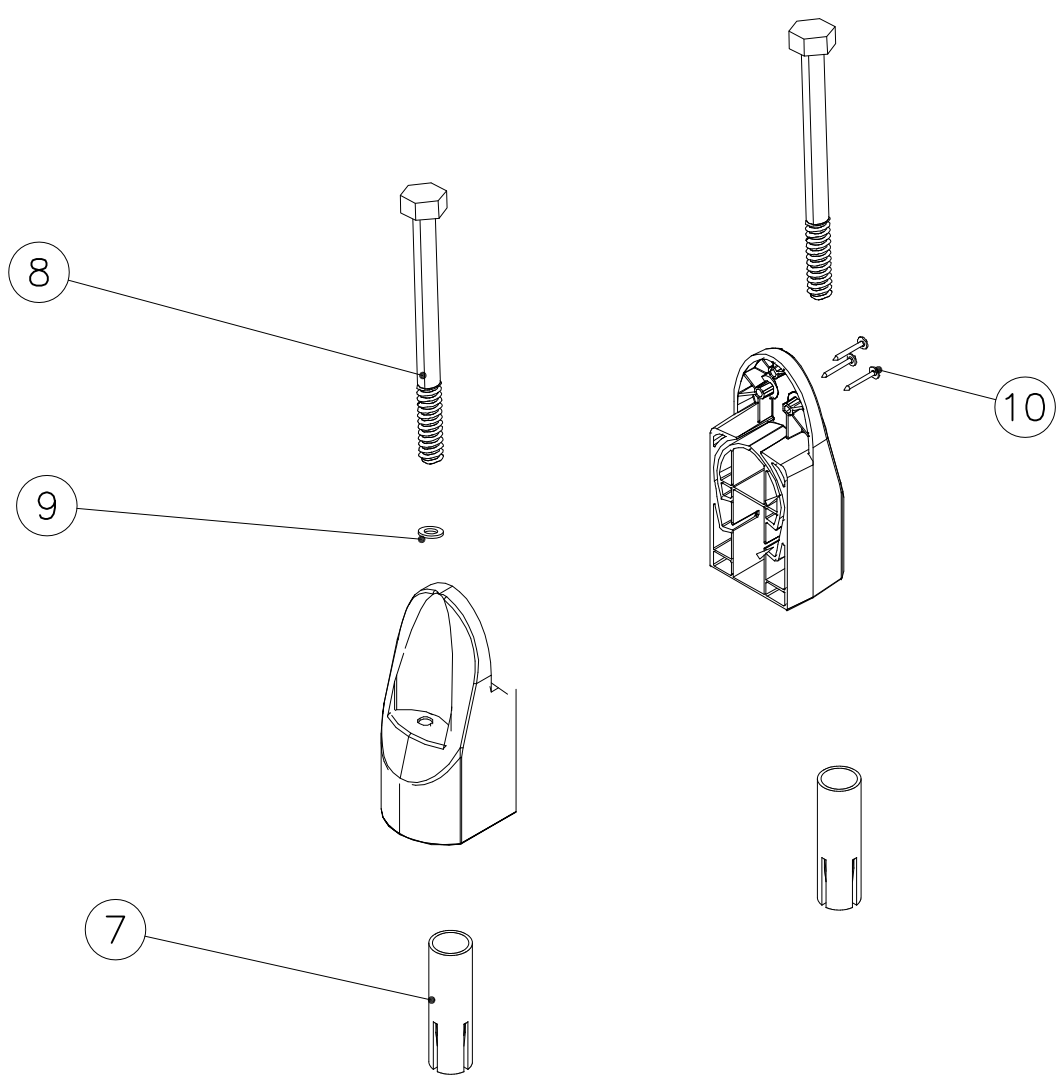

LAPPSET

SURFACE FOUNDATION

DIAGONAL SLIDE WOOD

DATE: 21.9.2016

4(5)

○ 901879	PCS	7 909509	PCS	8 909139	PCS	9 980154	PCS	10 980128	PCS
	2		2		2		4		6
		M12x50		M12x130		Ø24/13		Ø7x40	

DET 7

Insert sheet metal IN to the plastic cover.

DET 8

① 903176	PCS	② 909850	PCS
	4		4
		M8x25	
③ 909256	PCS	④ 909633	PCS
	8		4
Ø16/8.4x1.6		M8	
⑤ 980123	PCS		PCS
	4		
Ø7x60			

*Note:

No gaps between:
8–25mm
89–230mm

COLOR OPTIONS

- 701 BLUE
- 702 YELLOW
- 703 LIME
- 704 DARK GRAY
- 705 LIGHT GRAY
- 706 RED
- 707 GREEN
- 708 FUXIA