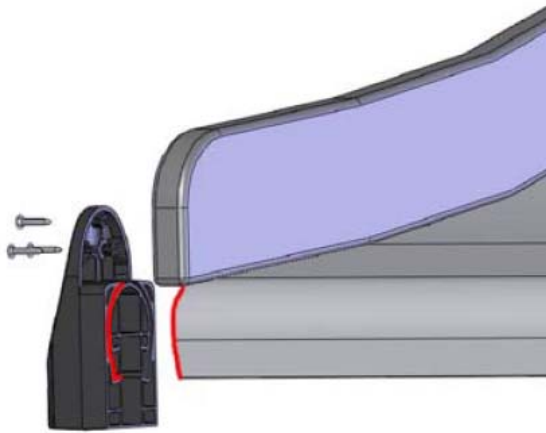

LAPPSET

SURFACE FOUNDATION

DIAGONAL SLIDE WOOD

DATE: 21.9.2016

4(5)

○ 901879	PCS	7 909509	PCS	8 909139	PCS	9 980154	PCS	10 980128	PCS
	2		2		2		4		6
		M12x50		M12x130		Ø24/13		Ø7x40	

DET 7

Insert sheet metal IN to the plastic cover.

DET 8

① 903176	PCS	② 909850	PCS
	4		4
		M8x25	
③ 909256	PCS	④ 909633	PCS
	8		4
Ø16/8.4x1.6		M8	
⑤ 980123	PCS		PCS
	4		
Ø7x60			

*Note:

No gaps between:
8–25mm
89–230mm

COLOR OPTIONS

- 701 BLUE
- 702 YELLOW
- 703 LIME
- 704 DARK GRAY
- 705 LIGHT GRAY
- 706 RED
- 707 GREEN
- 708 FUXIA