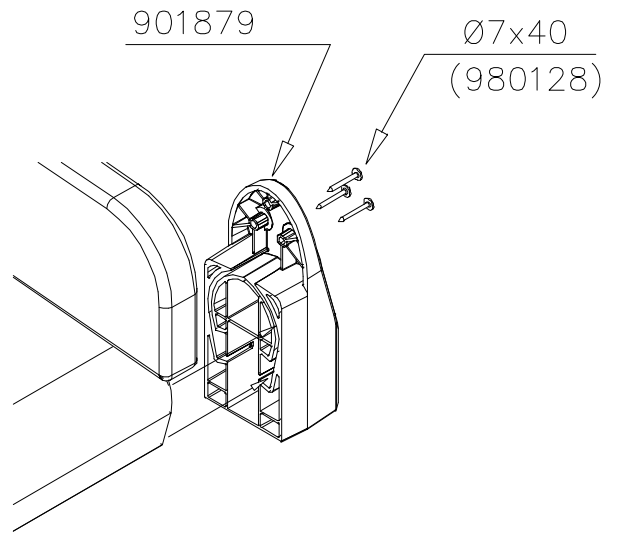

LAPPSET

SURFACE FOUNDATION

DIAGONAL SLIDE WOOD

DATE: 21.9.2016

4(5)

○ 901879	PCS	7 909509	PCS	8 909139	PCS	9 980154	PCS	10 980128	PCS
	2		2		2		4		6
		M12x50		M12x130		Ø24/13		Ø7x40	

DET 7

Insert sheet metal IN to the plastic cover.

DET 8

① 903176	PCS	② 909850	PCS
	4		4
		M8x25	
③ 909256	PCS	④ 909633	PCS
	8		4
Ø16/8.4x1.6		M8	
⑤ 980123	PCS		PCS
	4		
Ø7x60			

*Note:

No gaps between:
8–25mm
89–230mm

COLOR OPTIONS

- 701 BLUE
- 702 YELLOW
- 703 LIME
- 704 DARK GRAY
- 705 LIGHT GRAY
- 706 RED
- 707 GREEN
- 708 FUXIA