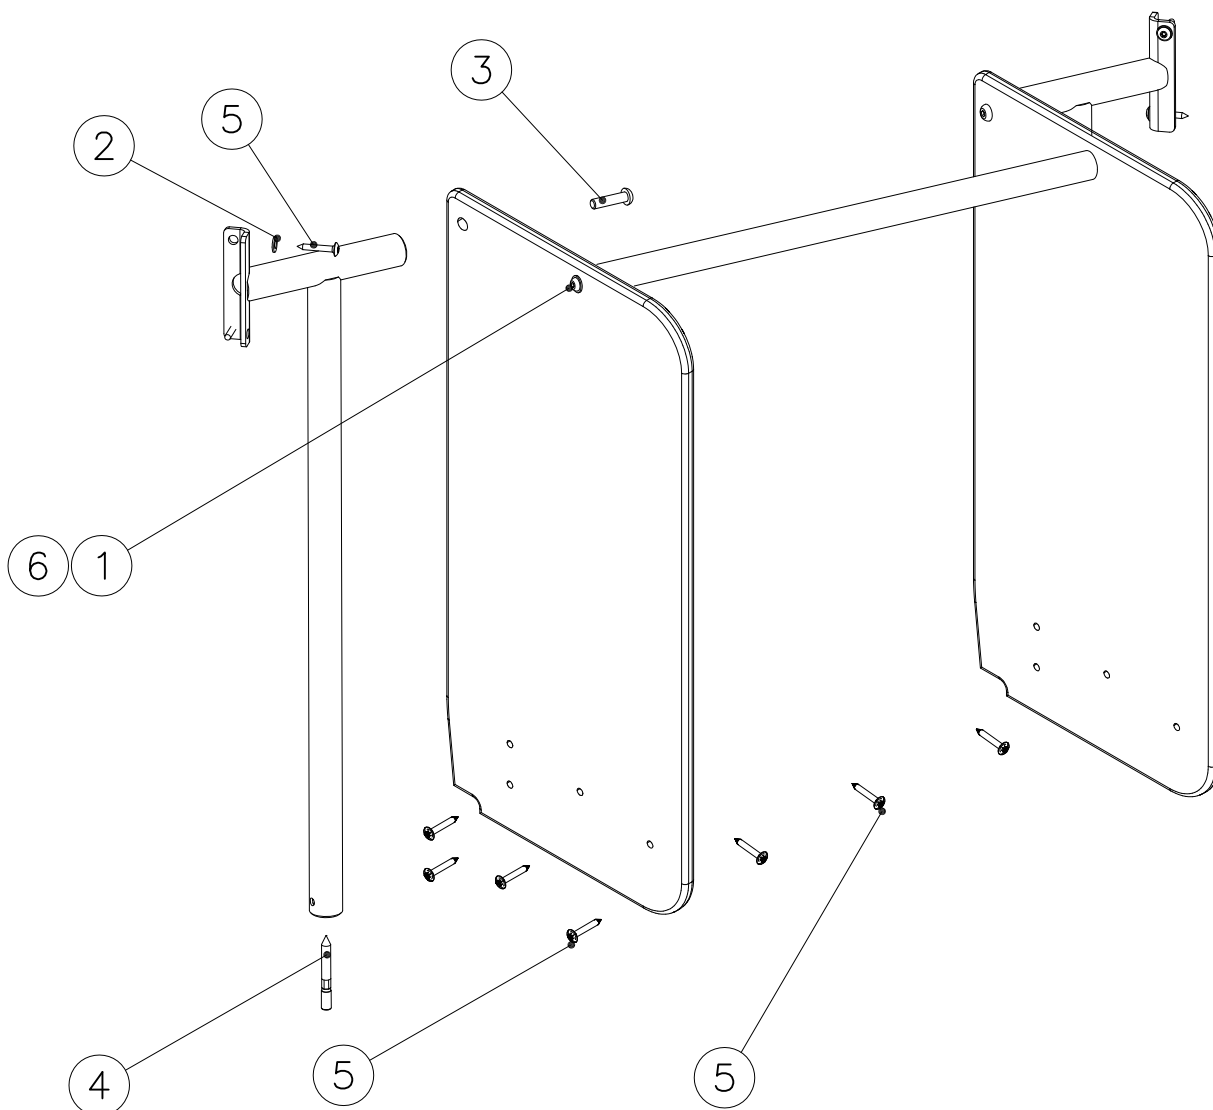

LAPPSET

SURFACE FOUNDATION

DIAGONAL SLIDE WOOD

DATE: 21.9.2016

4(5)

○ 901879	PCS	7 909509	PCS	8 909139	PCS	9 980154	PCS	10 980128	PCS
	2		2		2		4		6
		M12x50		M12x130		Ø24/13		Ø7x40	

DET 7

Insert sheet metal IN to the plastic cover.