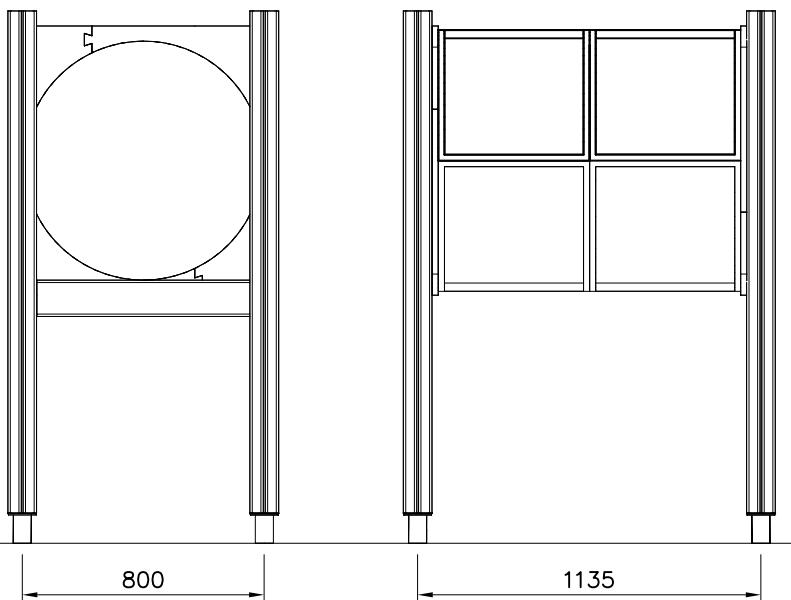

DET 3

DETAILS IN TUBE INSTALLATION GENERAL PAGE

① 905112	PCS 112	② 900240	PCS 26
Ø22		Ø8x70	
③ 903533	PCS 12	④ 905831	PCS 112
SRL12		Ø32x19	
⑤ 909205	PCS 40	⑥ 909208	PCS 32
M8x60		M8	
⑦ 909866	PCS 32	⑧ 980150	PCS 40
M8x60		M8	
○ 707918	PCS 8	○ 905829	PCS 4
20x275x640		Transparent	
		○ COLOR	PCS 4