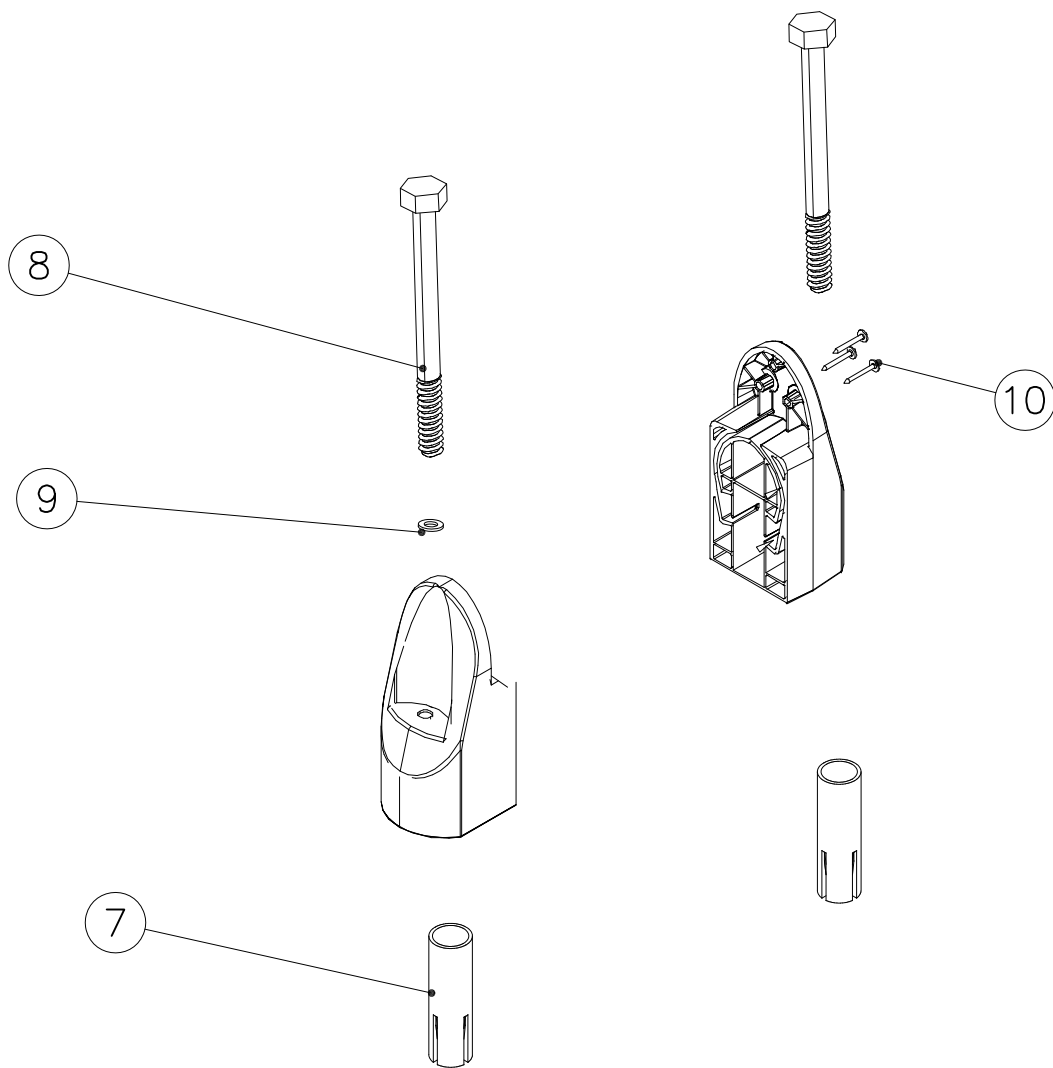

LAPPSET

SURFACE FOUNDATION

DIAGONAL SLIDE WOOD

DATE: 21.9.2016

4(5)

○ 901879	PCS	7 909509	PCS	8 909139	PCS	9 980154	PCS	10 980128	PCS
	2		2		2		4		6
		M12x50		M12x130		Ø24/13		Ø7x40	

DET 7

Insert sheet metal IN to the plastic cover.