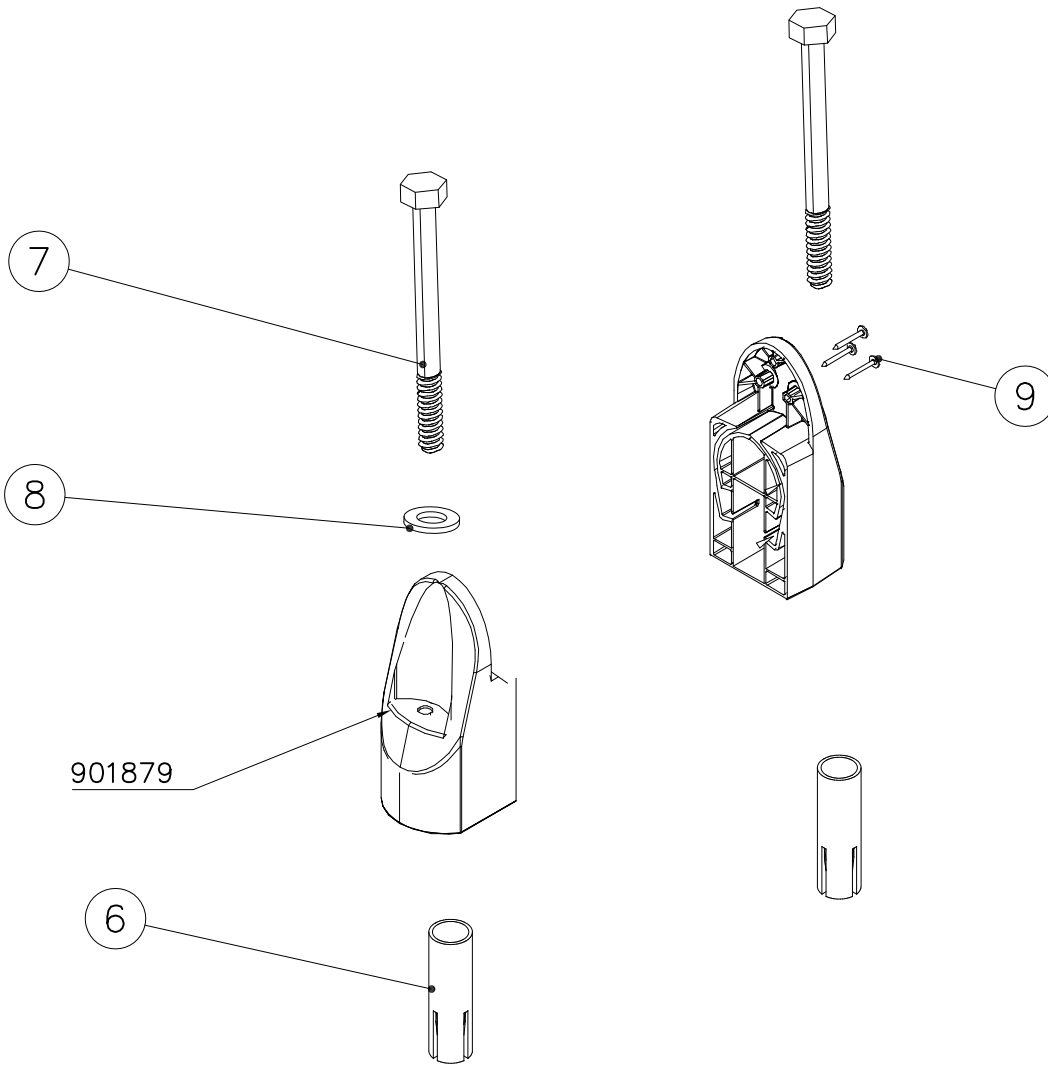

LAPPSET

SURFACE FOUNDATION

SLIDE WOOD

DATE: 3.11.2017

4(5)

○ 901879	PCS	⑥ 909509	PCS	⑦ 909139	PCS	⑧ 980154	PCS	⑨ 980128	PCS
	2		2		2		4		6
		M12x50		M12x130		Ø24/13		Ø7x40	

DET 7

Insert sheet metal IN to the plastic cover.