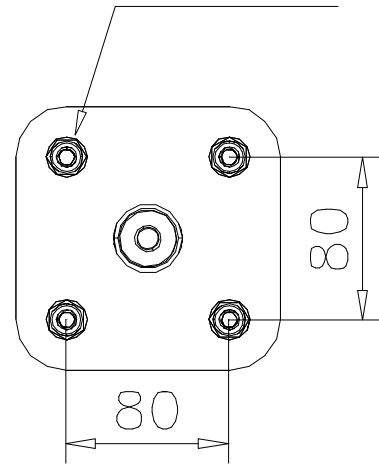

Pre-drill hole
10 ↓ 90 (x4)