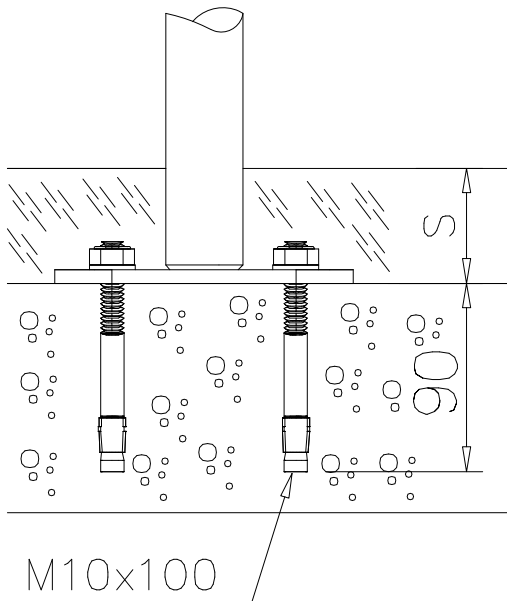

DET 2

LAPPSET® SURFACE FOUND.

POLE

DATE: 15.5.2014

4A

① 901920	PCS	② 909628	PCS
	1		4
150x130x130		M10x100	
	PCS		PCS

DET 1

DET 2