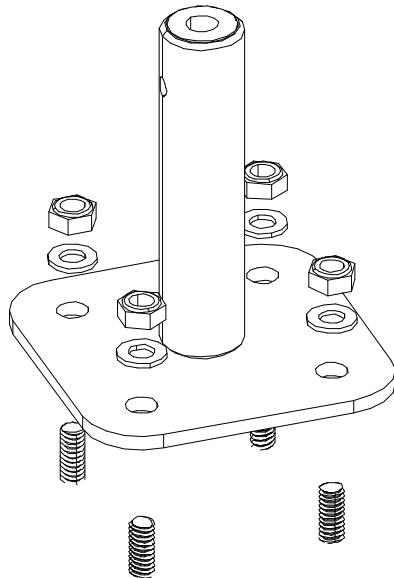

LAPPSET® SURFACE FOUND.

POLE

DATE: 15.5.2014

4A

① 901920	PCS	② 909628	PCS
	1		4
150x130x130		M10x100	
	PCS		PCS

Pre-drill hole
10 ↓ 90 (x4)