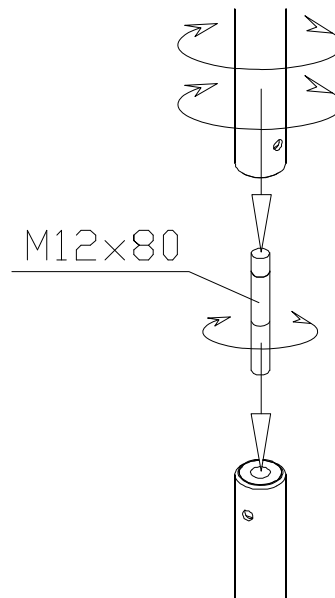

LAPPSET® SURFACE FOUND.

POLE

DATE: 15.5.2014

4A

① 901920	PCS	② 909628	PCS
	1		4
150x130x130		M10x100	
	PCS		PCS

Pre-drill hole
10 ↓ 90 (x4)