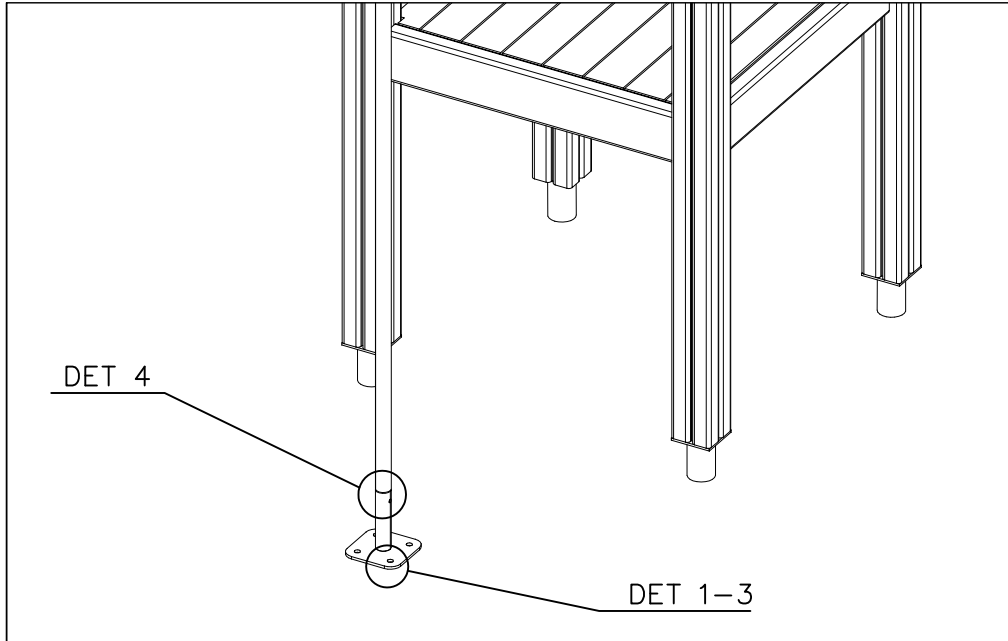

DET 2

LAPPSET® SURFACE FOUND.

POLE

DATE: 15.5.2014

4A

① 901920	PCS	② 909628	PCS
	1		4
150x130x130		M10x100	
	PCS		PCS

DET 1

DET 2