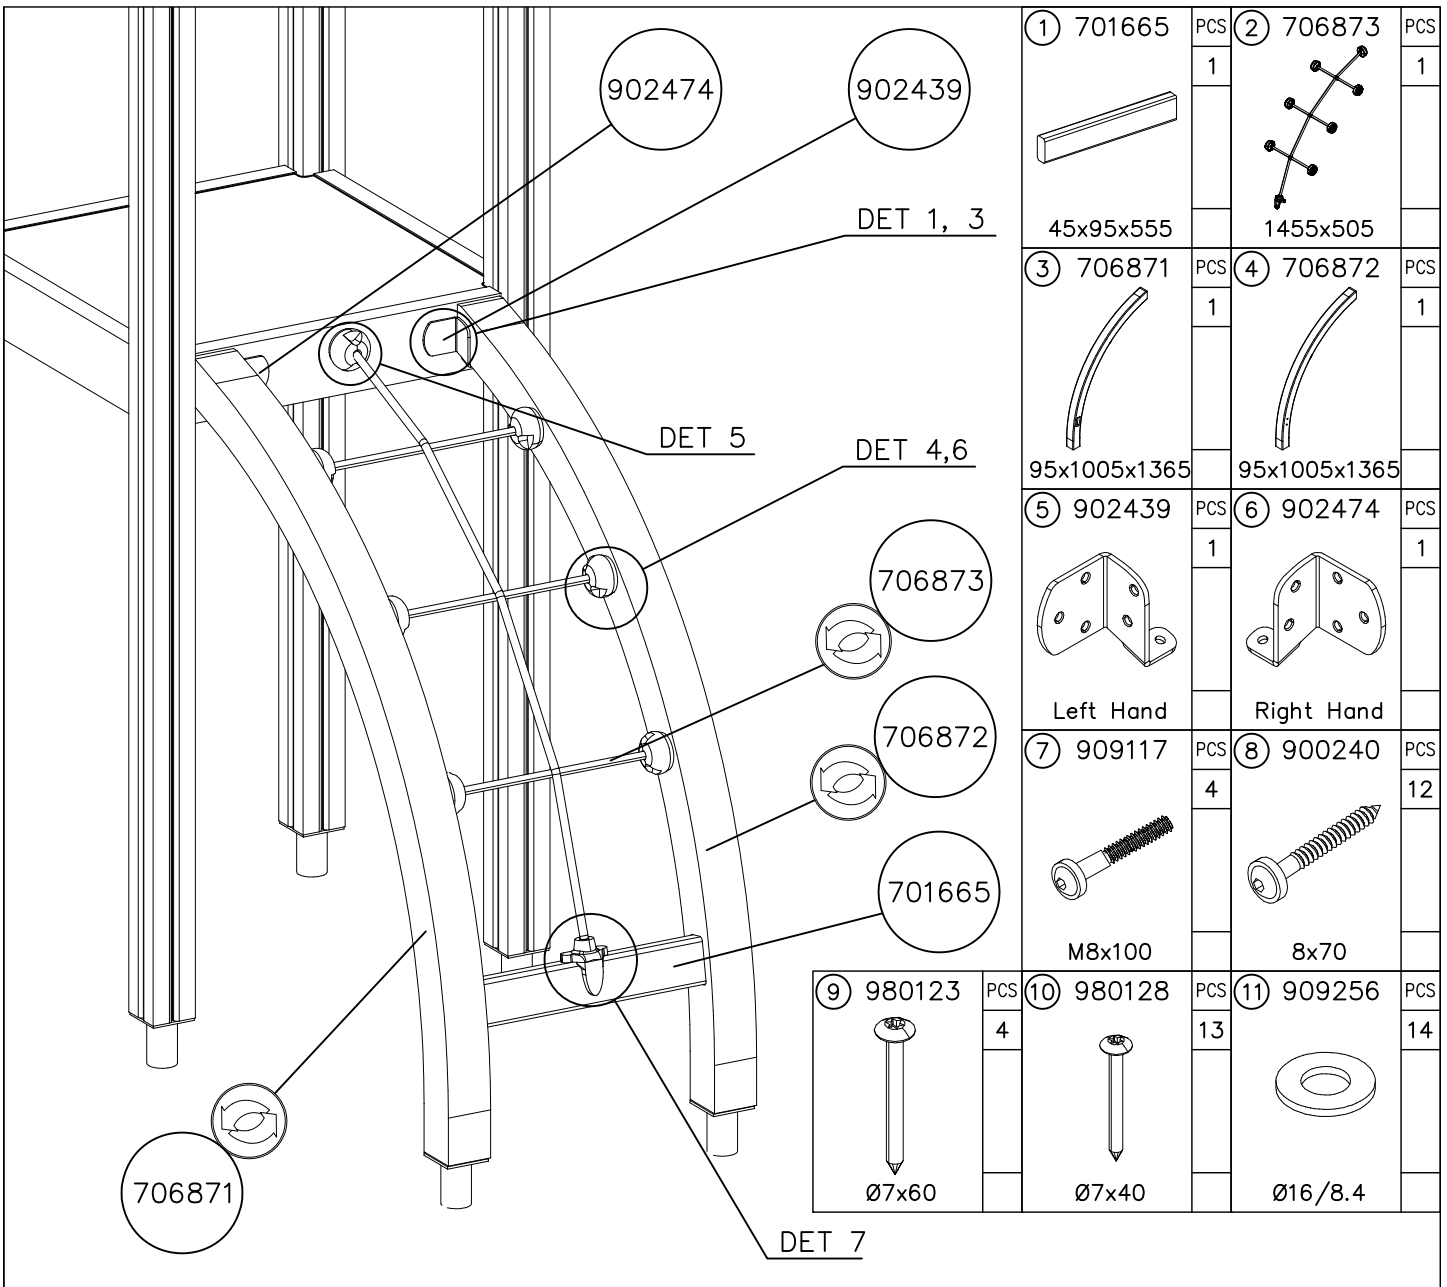

NET OPTIONS

706873

1455x505

706873-301	BLUE
706873-302	RED
706873-303	BEIGE
706873-304	GRAY
706873-305	BLACK
706873-306	YELLOW

BOOM OPTIONS

706871

95x1005x1365

706871-602	DARK BROWN
706871-603	LIGHT BROWN
706871-604	LIGHT GRAY

706872

95x1005x1365

706872-602	DARK BROWN
706872-603	LIGHT BROWN
706872-604	LIGHT GRAY