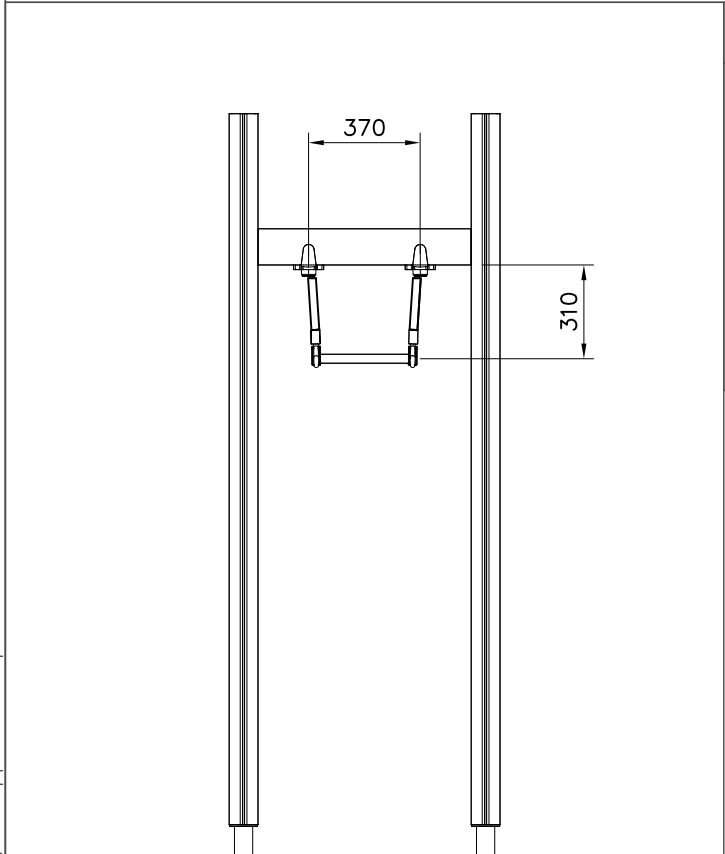

① 706600	PCS	② 980128	PCS
	1		2
		Ø7x40	
③ 980123	PCS		PCS
	4		
		Ø7x60	
	PCS		PCS
	PCS		PCS

TRAPEZE OPTIONS

706600	706600-301	BLUE
	706600-302	RED
	706600-303	BEIGE
	706600-304	GRAY
	706600-305	BLACK
	706600-306	YELLOW