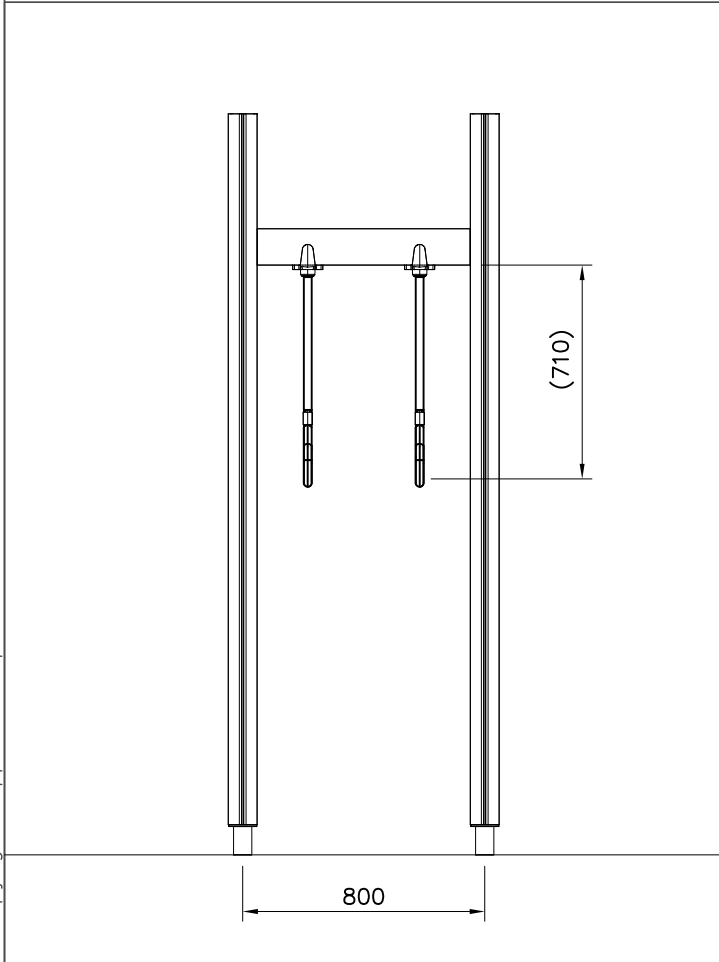

RINGS OPTIONS

	706735-301	BLUE
	706735-302	RED
	706735-303	BEIGE
	706735-304	GRAY
	706735-305	BLACK
	706735-306	YELLOW