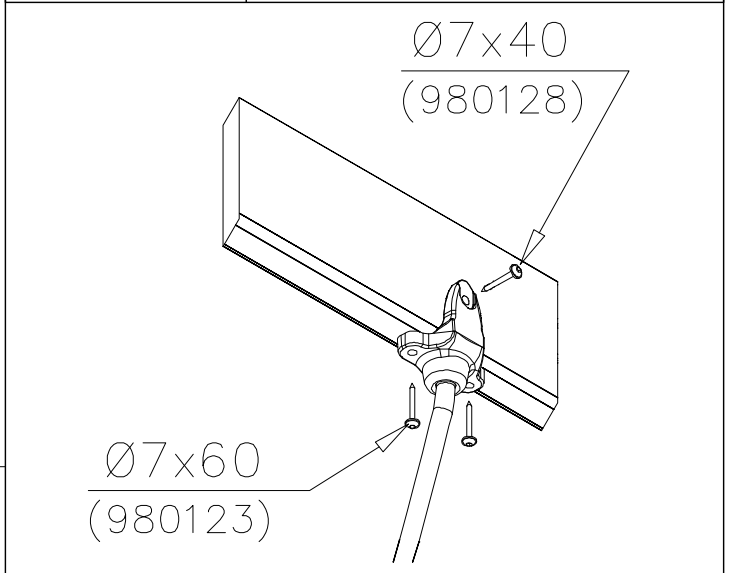

RINGS OPTIONS		
706735	706735-301	BLUE
	706735-302	RED
	706735-303	BEIGE
	706735-304	GRAY
	706735-305	BLACK
	706735-306	YELLOW