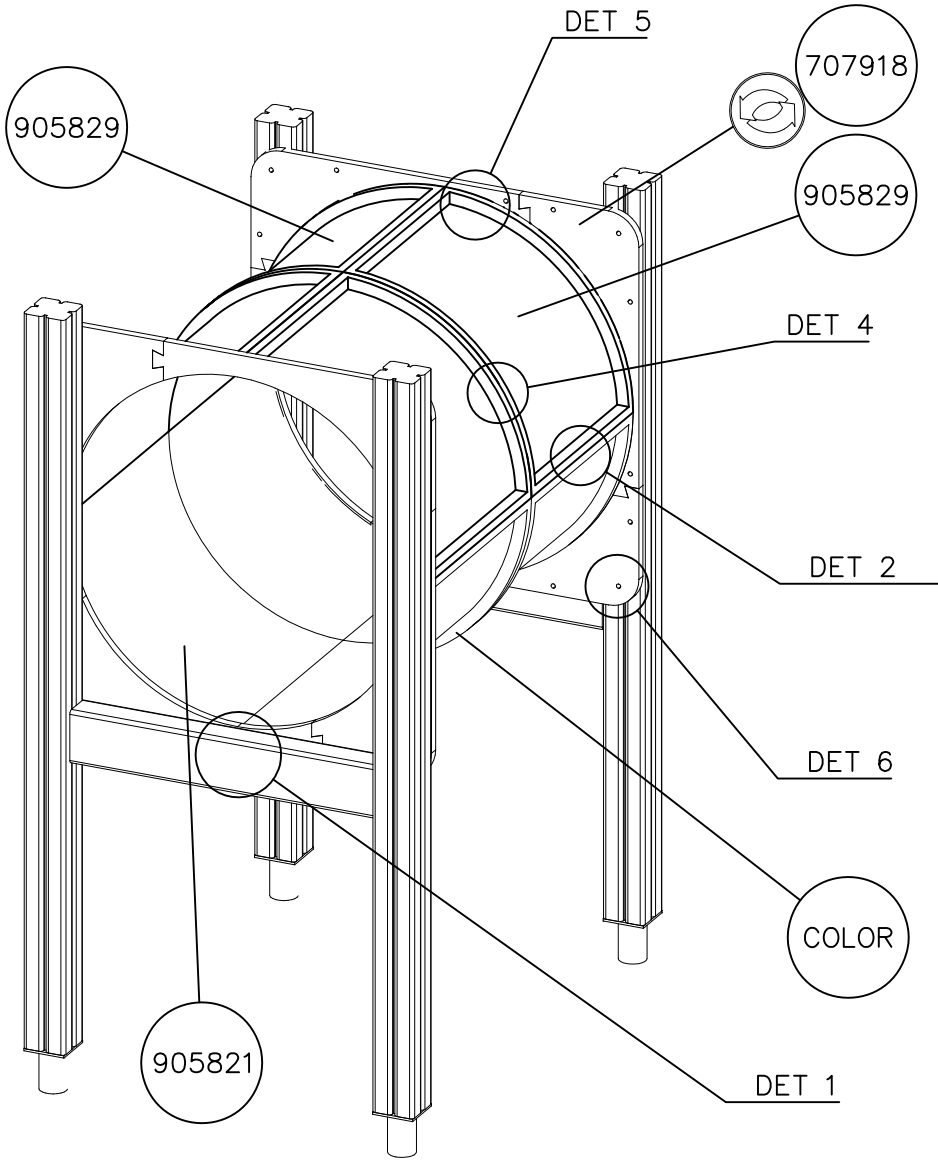

DET 3

DETAILS IN TUBE INSTALLATION GENERAL PAGE

① 905112	PCS 112	② 900240	PCS 26
Ø22		Ø8x70	
③ 903533	PCS 12	④ 905831	PCS 112
SRL12		Ø32x19	
⑤ 909205	PCS 40	⑥ 909208	PCS 32
M8x60		M8	
⑦ 909866	PCS 32	⑧ 980150	PCS 40
M8x60		M8	
○ 707918	PCS 8	○ 905829	PCS 4
20x275x640		Transparent	
		○ COLOR	PCS 4