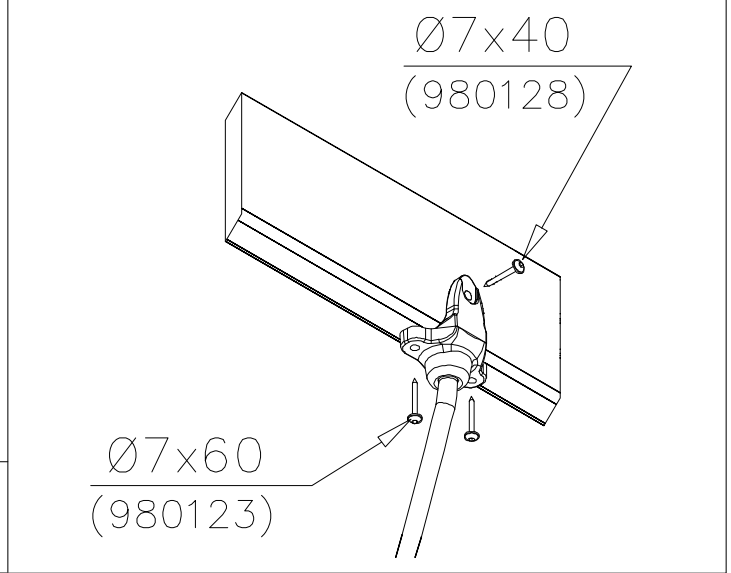

TRAPEZE OPTIONS

706600	706600-301	BLUE
	706600-302	RED
	706600-303	BEIGE
	706600-304	GRAY
	706600-305	BLACK
	706600-306	YELLOW