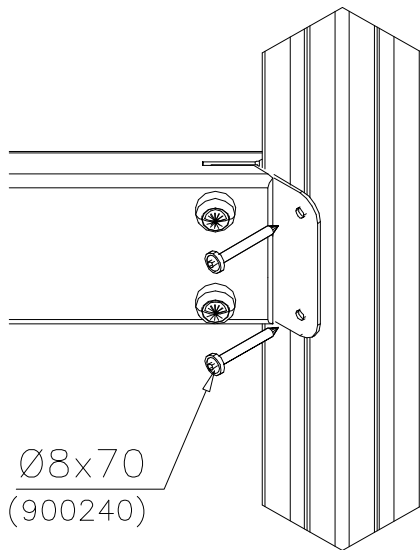

DET 3

DETAILS IN TUBE INSTALLATION GENERAL PAGE

① 905112	PCS 112	② 900240	PCS 26
Ø22		Ø8x70	
③ 903533	PCS 12	④ 905831	PCS 112
SRL12		Ø32x19	
⑤ 909205	PCS 40	⑥ 909208	PCS 32
M8x60		M8	
⑦ 909866	PCS 32	⑧ 980150	PCS 40
M8x60		M8	
○ 707918	PCS 8	○ 905829	PCS 4
20x275x640		Transparent	
		○ COLOR	PCS 4