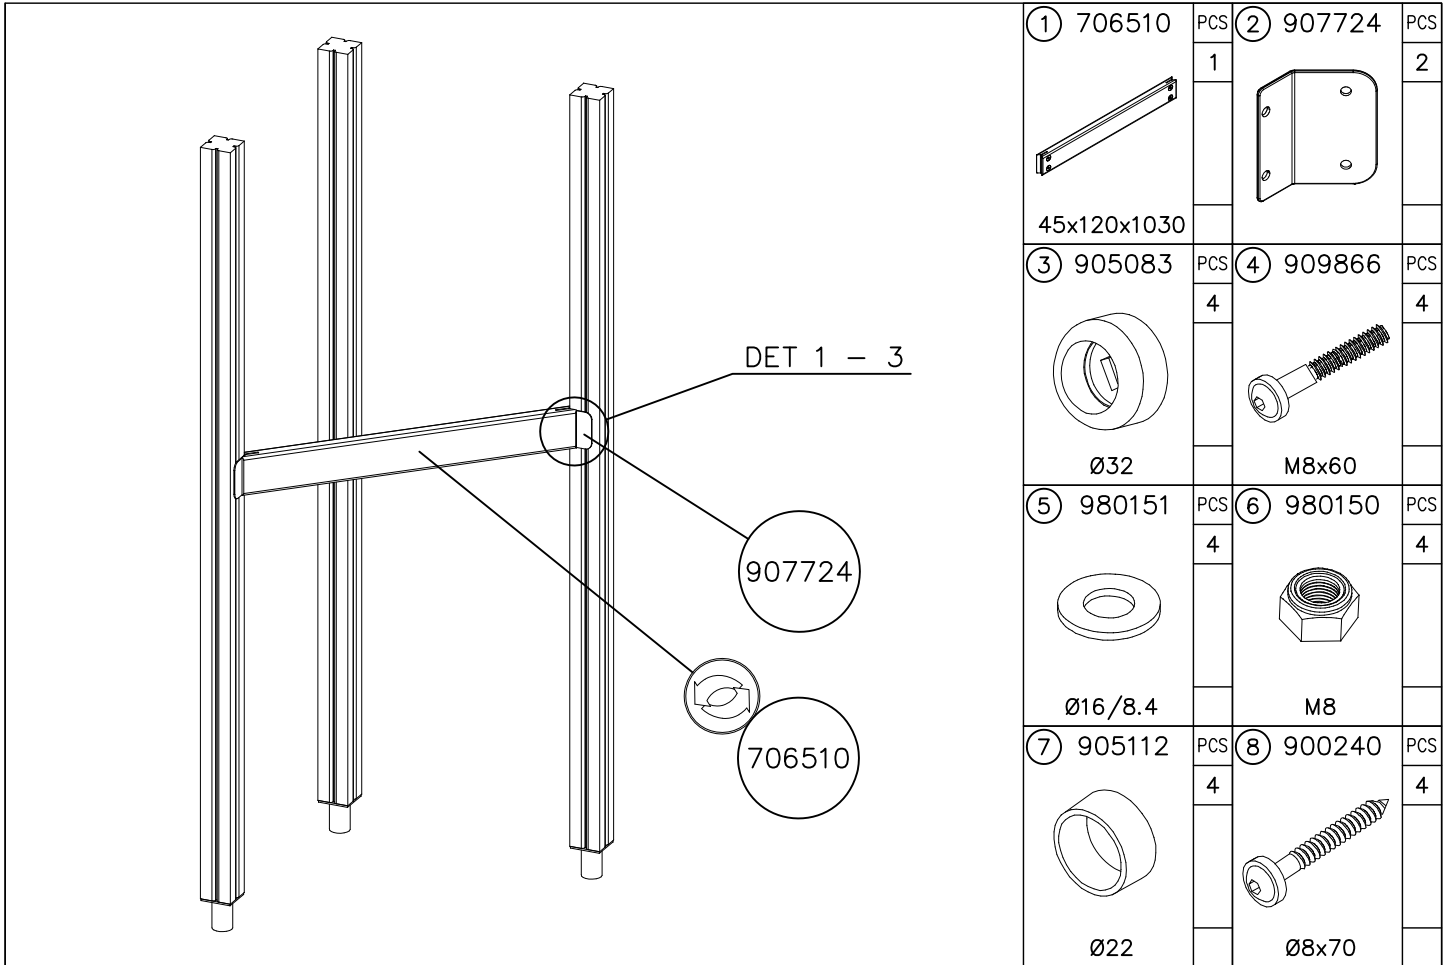

BOOM OPTIONS		
706510	706510-602	DARK BROWN
	706510-603	LIGHT BROWN
	706510-604	LIGHT GRAY
45x120x1030