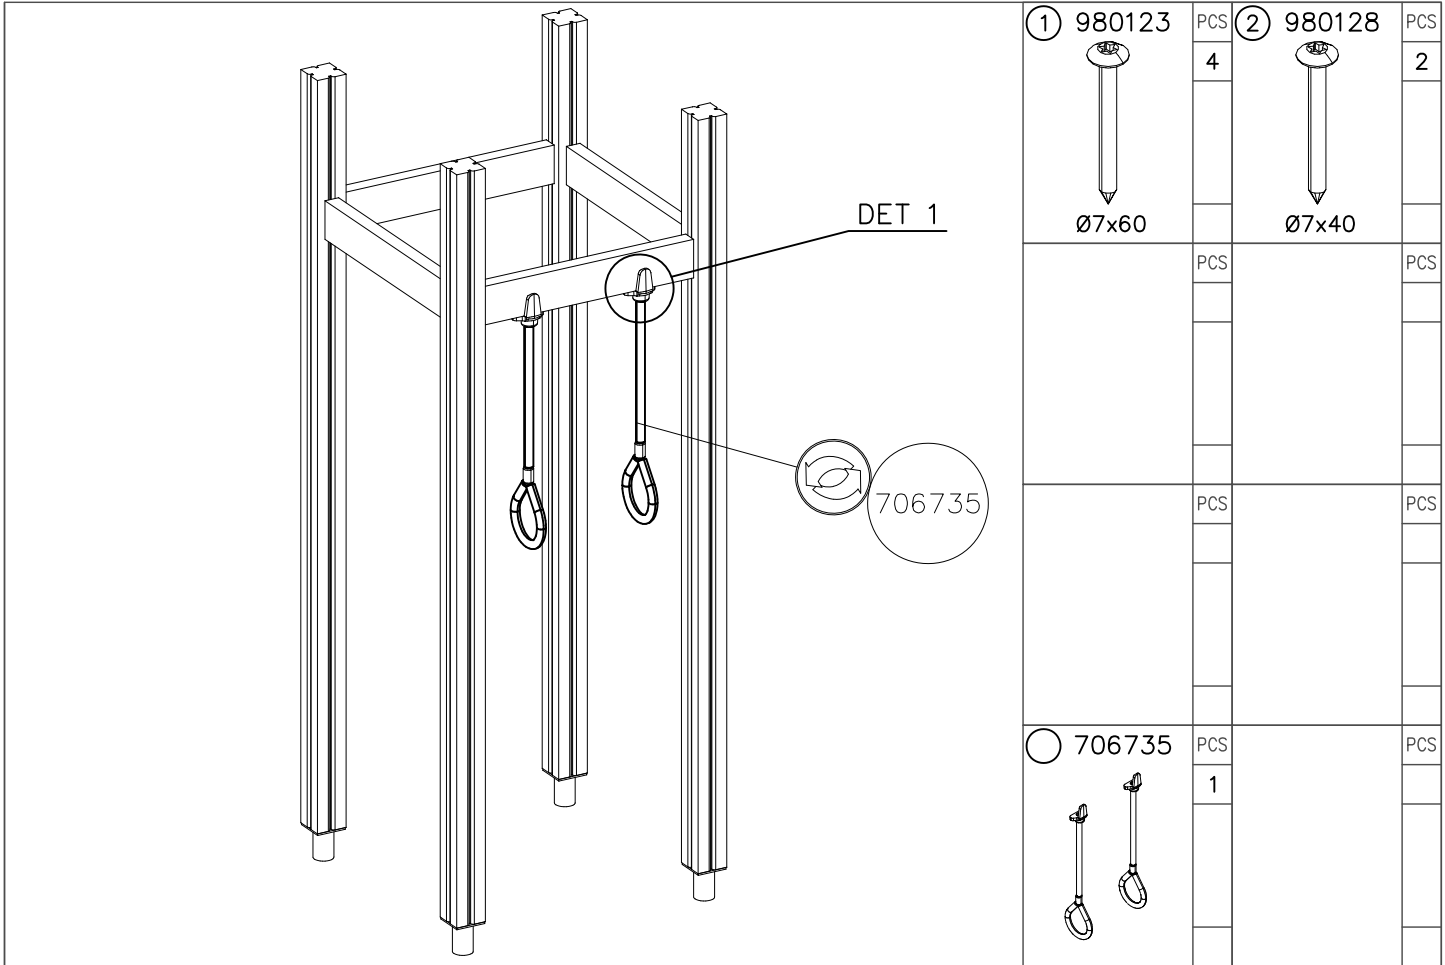

RINGS OPTIONS

	706735-301	BLUE
	706735-302	RED
	706735-303	BEIGE
	706735-304	GRAY
	706735-305	BLACK
	706735-306	YELLOW