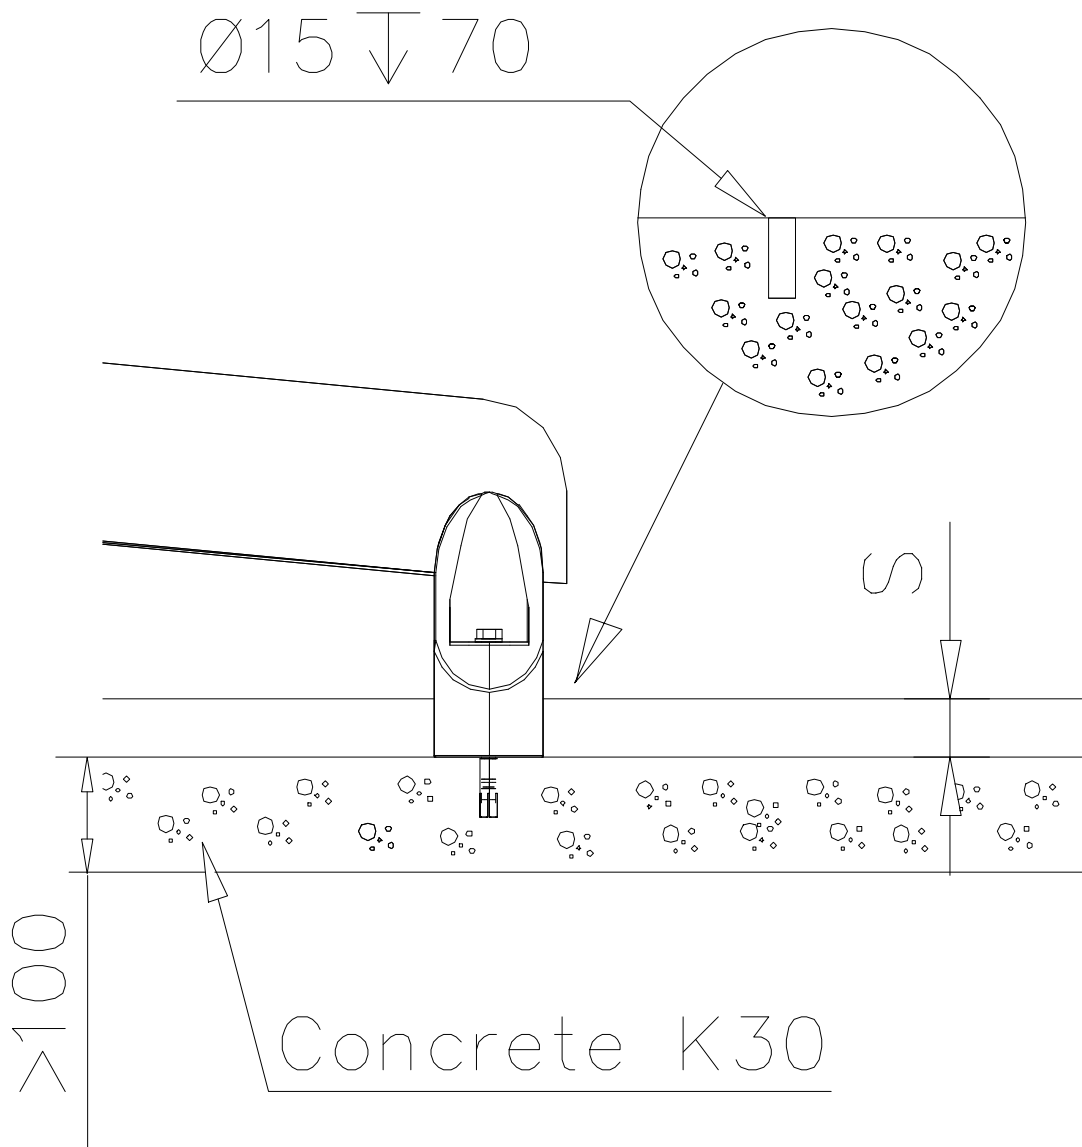

# SLIDE WOOD

DATE: 3.11.2017

4(5)

○ 901879	PCS	⑥ 909509	PCS	⑦ 909139	PCS	⑧ 980154	PCS	⑨ 980128	PCS
	2		2		2		4		6
		M12x50		M12x130		Ø24/13		Ø7x40	

DET 7

Insert sheet metal IN to the plastic cover.

DET 8

① 706600	PCS	② 980128	PCS
	1		2
		Ø7x40	
③ 980123	PCS		PCS
	4		
		Ø7x60	
	PCS		PCS
	PCS		PCS