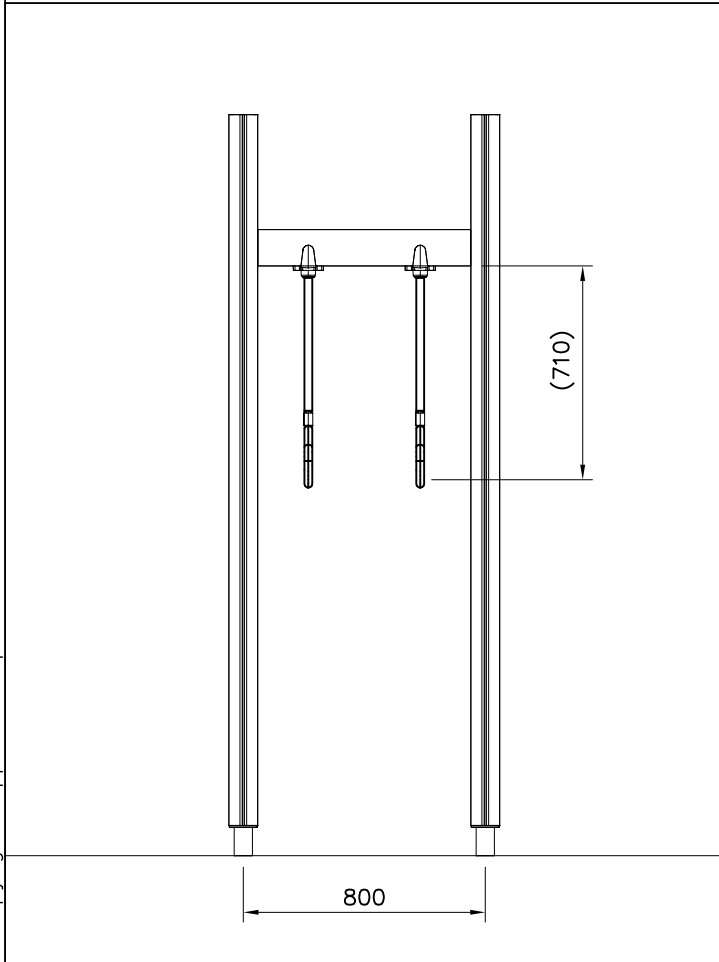

RINGS OPTIONS		
706735	706735-301	BLUE
	706735-302	RED
	706735-303	BEIGE
	706735-304	GRAY
	706735-305	BLACK
	706735-306	YELLOW