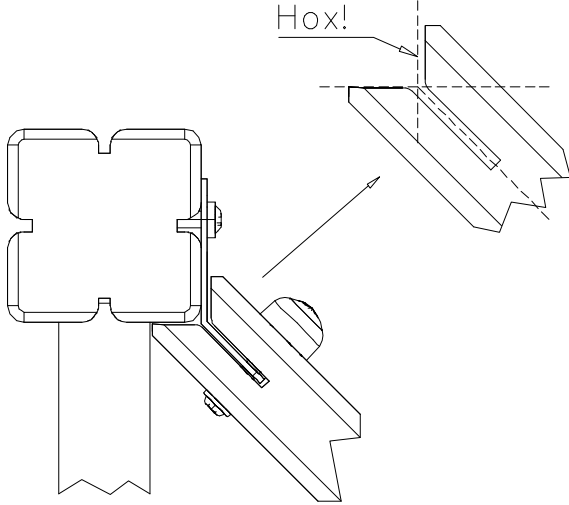

DET 1

DET 2 M8x60
(909866)

DET 3