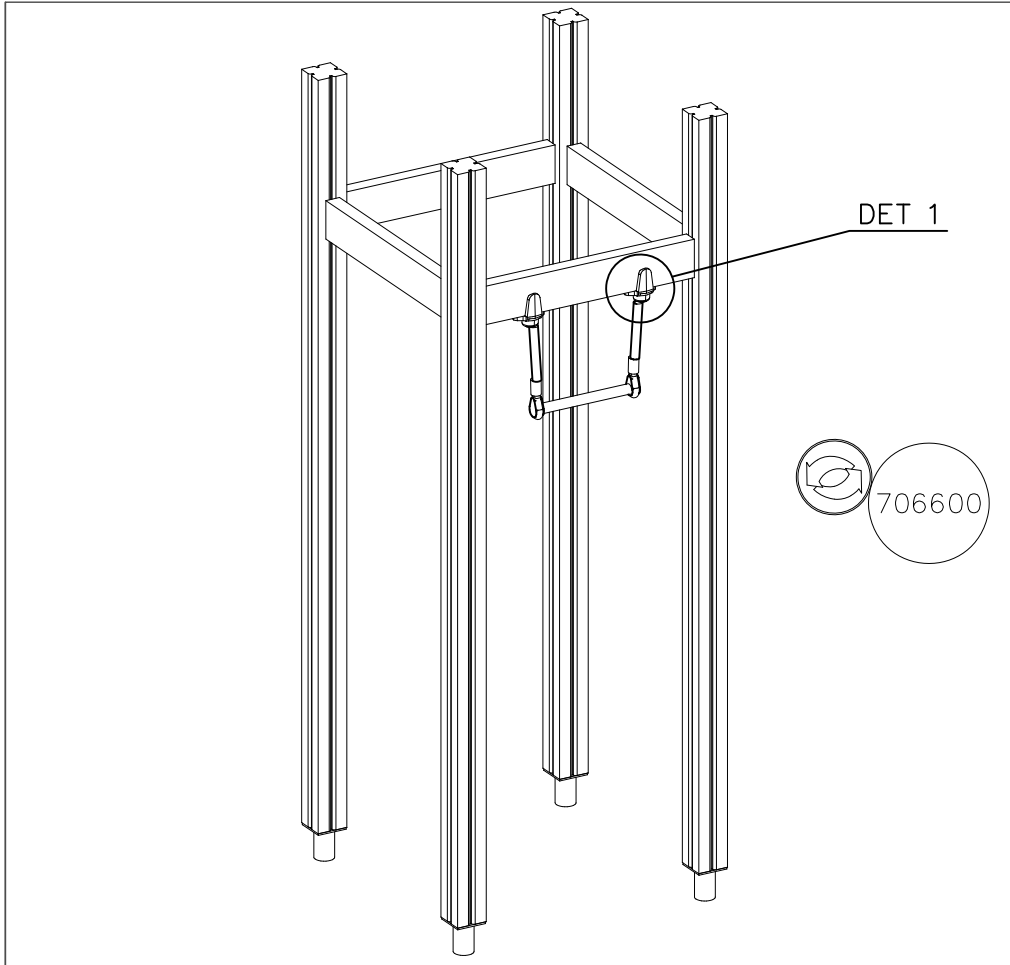

① 706600	PCS	② 980128	PCS
	1		2
		Ø7x40	
③ 980123	PCS		PCS
	4		
		Ø7x60	
	PCS		PCS
	PCS		PCS