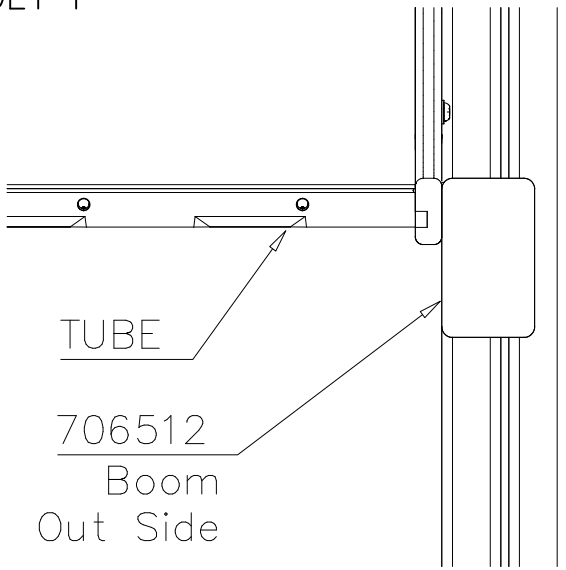

DATE: 25.10.2024

DET 1