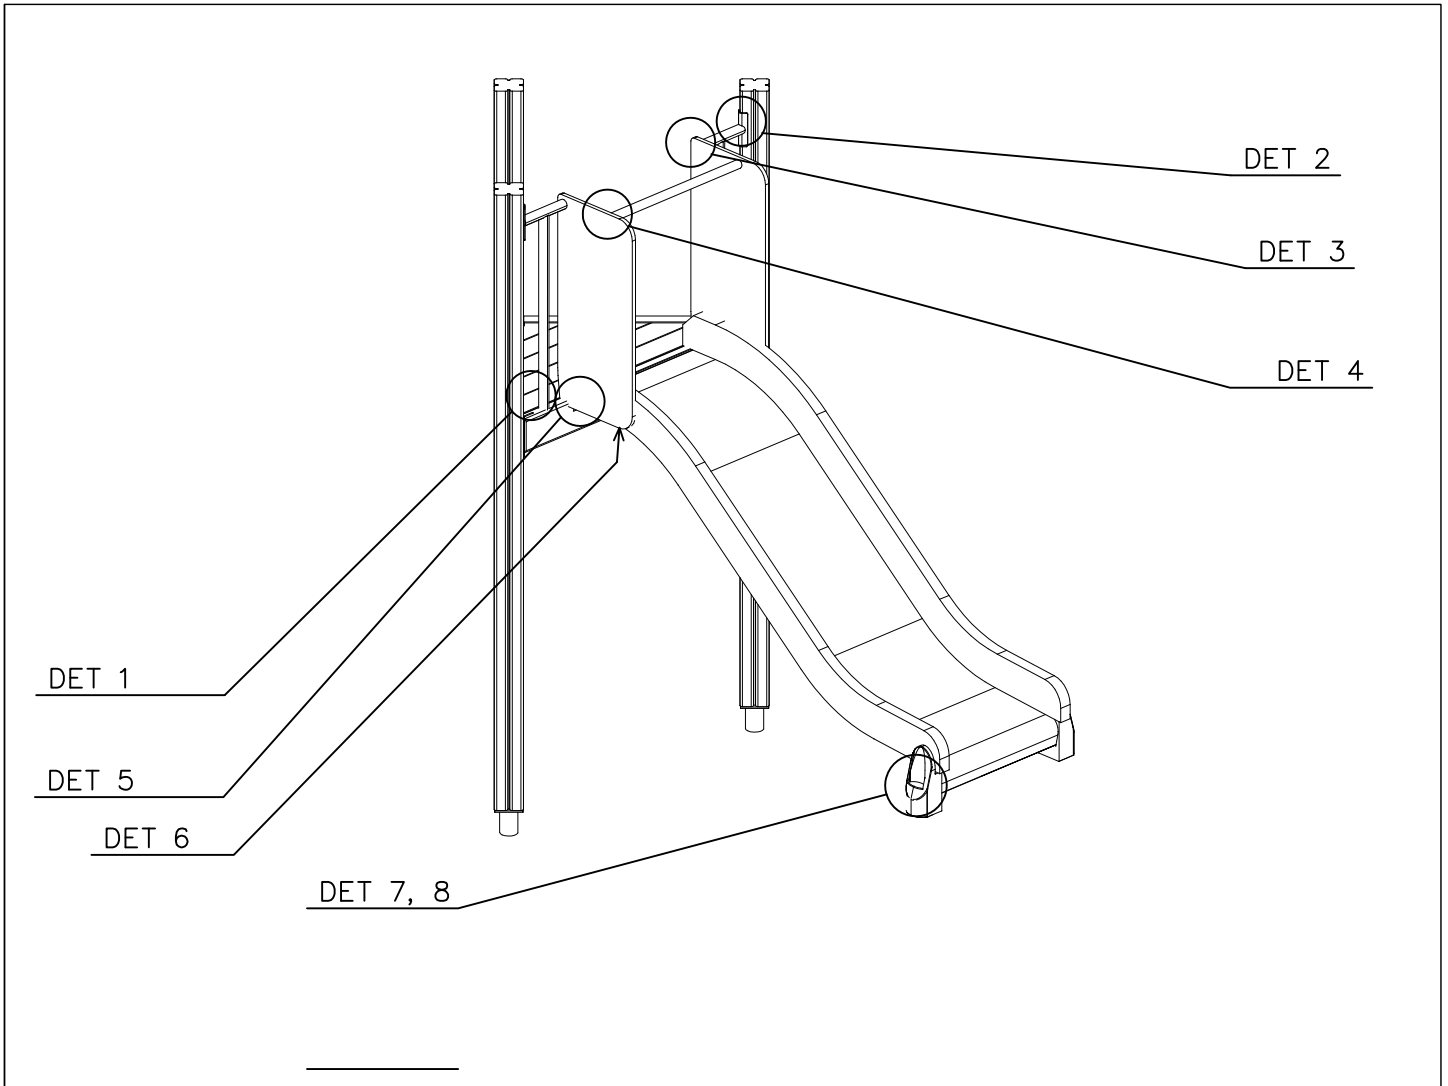

SLIDE OPTIONS			
706450 +1470 	706450-602 706450-603 706450-604	DARK BROWN LIGHT BROWN LIGHT GRAY	
706452 +870 	706452-602 706452-603 706452-604	DARK BROWN LIGHT BROWN LIGHT GRAY	

WALL OPTIONS			
706371 	706371-701 706371-702 706371-703 706371-704 706371-705 706371-706	BLUE YELLOW LIME DRARK GRAY LIGHT GRAY RED	706371-707 706371-708 GREEN FUXIA