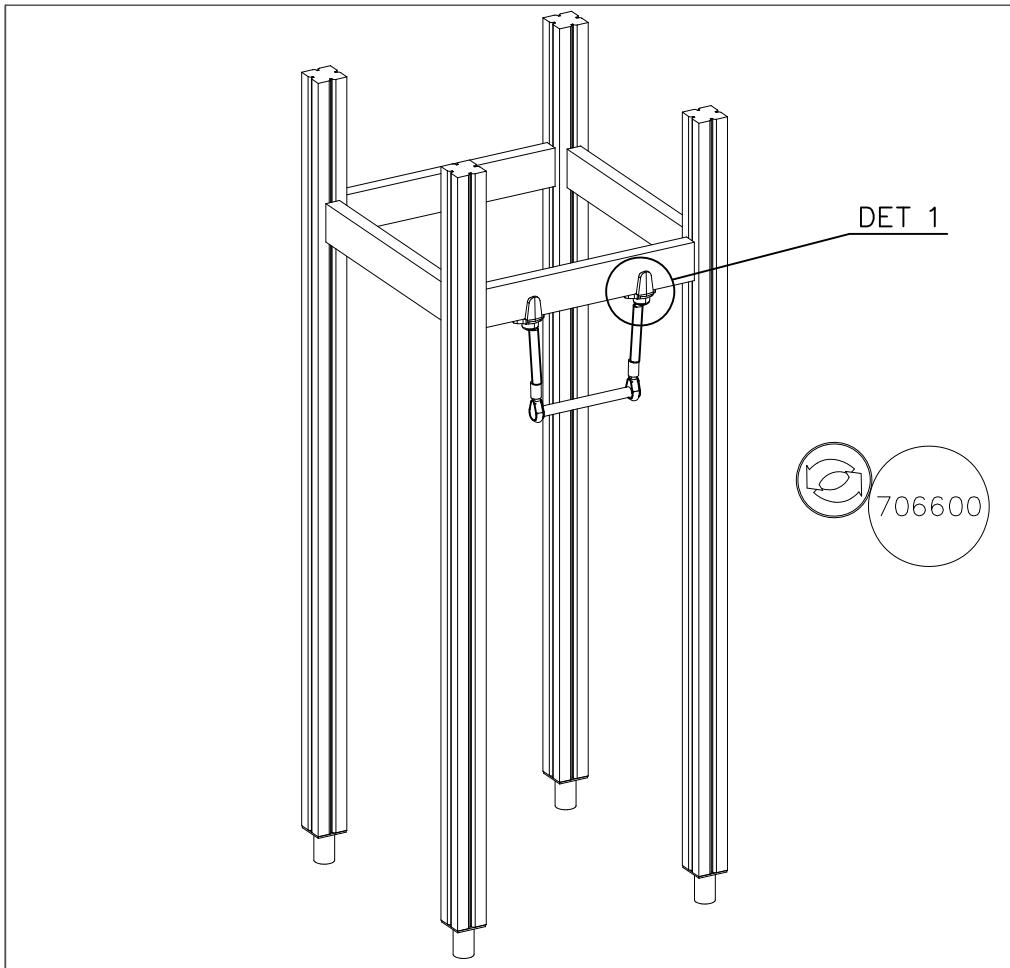

# SLIDE WOOD

DATE: 3.11.2017

4(5)

○ 901879	PCS	⑥ 909509	PCS	⑦ 909139	PCS	⑧ 980154	PCS	⑨ 980128	PCS
	2		2		2		4		6
		M12x50		M12x130		Ø24/13		Ø7x40	

DET 7

Insert sheet metal IN to the plastic cover.

DET 8

① 706600	PCS	② 980128	PCS
	1		2
		Ø7x40	
③ 980123	PCS		PCS
	4		
		Ø7x60	
	PCS		PCS
	PCS		PCS