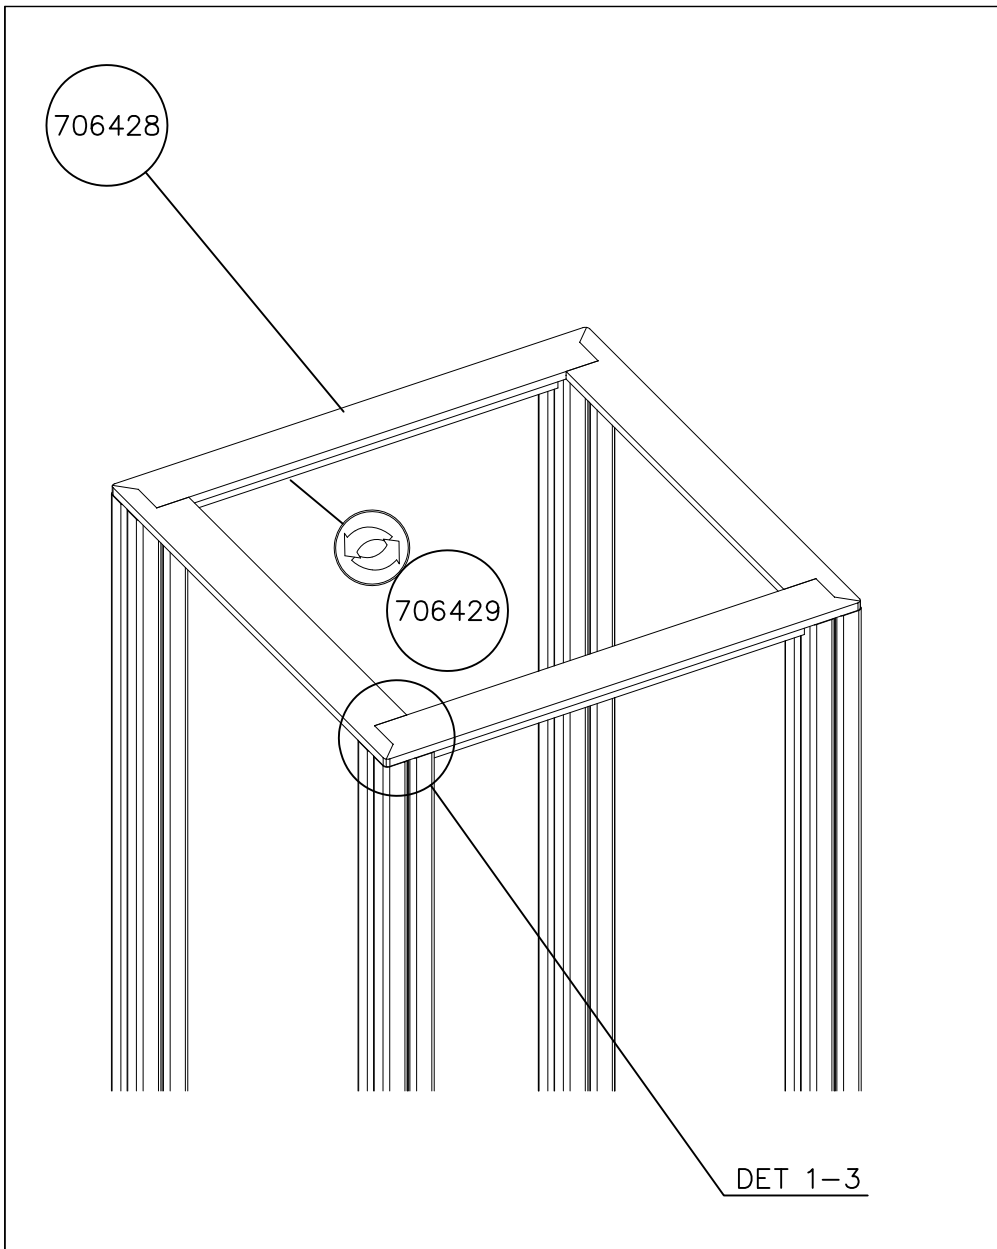

① 706428	PCS	② 706429	PCS
	4		4
15x93x888.5		32x45x705	
③ 900850	PCS	④ 907911	PCS
	8		8
M6		M6x12	
⑤ 980123	PCS	⑥ 980128	PCS
	8		12
Ø7x60		Ø7x40	
	PCS		PCS
	PCS		PCS

STRIP OPTIONS

706429

32x45x705

706429-602	DARK BROWN
706429-603	LIGHT BROWN
706429-604	LIGHT GRAY