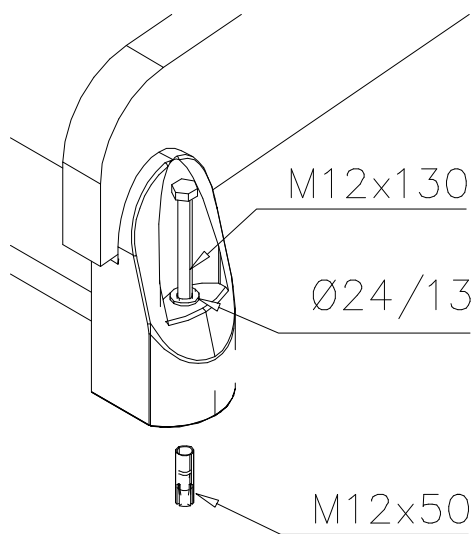

# SLIDE WOOD

DATE: 3.11.2017

4(5)

○ 901879	PCS	⑥ 909509	PCS	⑦ 909139	PCS	⑧ 980154	PCS	⑨ 980128	PCS
	2		2		2		4		6
		M12x50		M12x130		Ø24/13		Ø7x40	

DET 7

Insert sheet metal IN to the plastic cover.

DET 8

① 706600	PCS	② 980128	PCS
	1		2
		Ø7x40	
③ 980123	PCS		PCS
	4		
		Ø7x60	
	PCS		PCS
	PCS		PCS