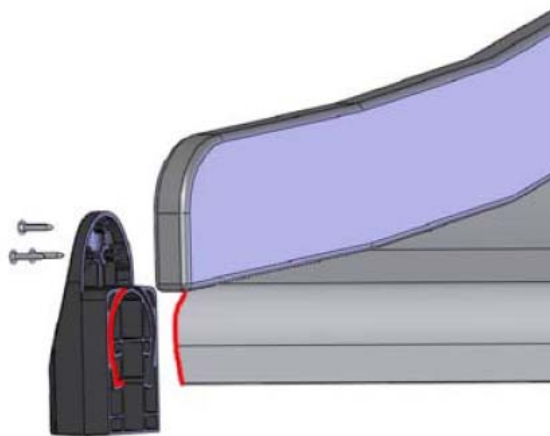

# SLIDE WOOD

DATE: 3.11.2017

4(5)

○ 901879	PCS	⑥ 909509	PCS	⑦ 909139	PCS	⑧ 980154	PCS	⑨ 980128	PCS
	2		2		2		4		6
		M12x50		M12x130		Ø24/13		Ø7x40	

DET 7

Insert sheet metal IN to the plastic cover.

DET 8

① 706600	PCS	② 980128	PCS
	1		2
		Ø7x40	
③ 980123	PCS		PCS
	4		
		Ø7x60	
	PCS		PCS
	PCS		PCS