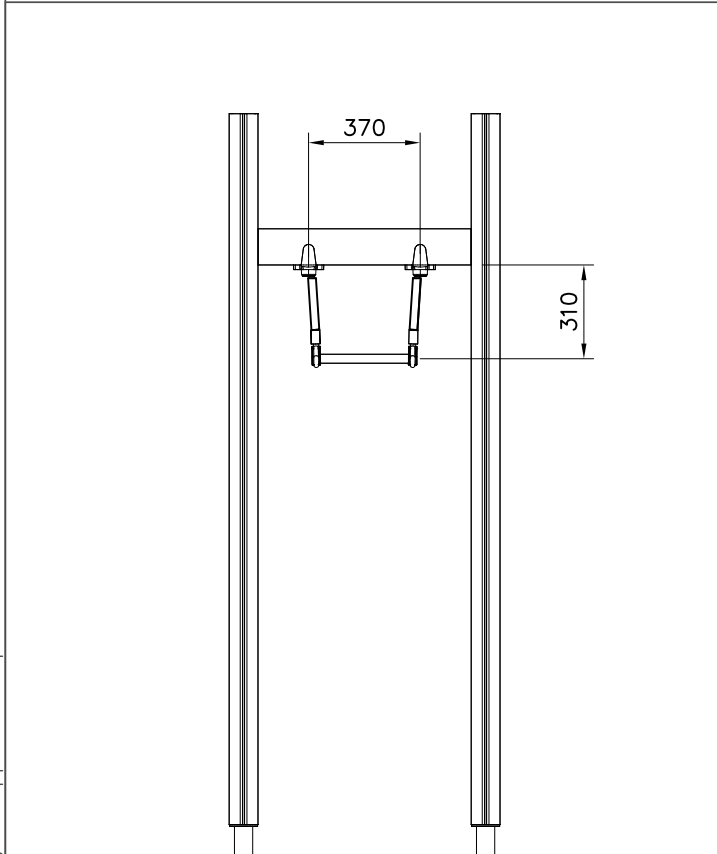

# SLIDE WOOD

DATE: 3.11.2017

4(5)

○ 901879	PCS	⑥ 909509	PCS	⑦ 909139	PCS	⑧ 980154	PCS	⑨ 980128	PCS
	2		2		2		4		6
		M12x50		M12x130		Ø24/13		Ø7x40	

DET 7

Insert sheet metal IN to the plastic cover.

DET 8

① 706600	PCS	② 980128	PCS
	1		2
		Ø7x40	
③ 980123	PCS		PCS
	4		
		Ø7x60	
	PCS		PCS
	PCS		PCS