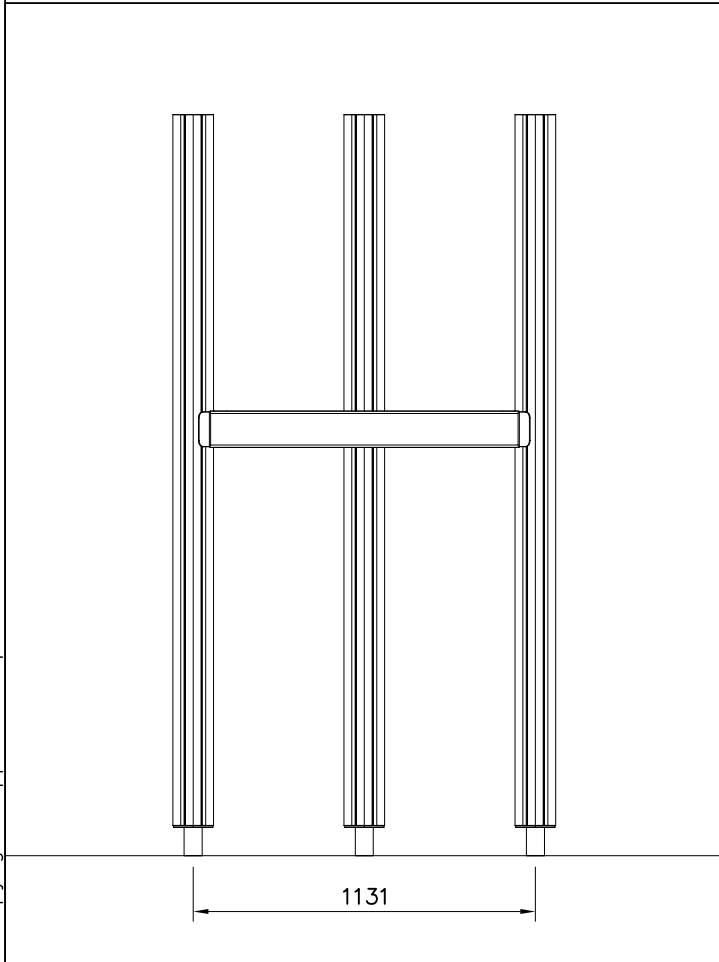

BOOM OPTIONS		
706510	706510-602	DARK BROWN
	706510-603	LIGHT BROWN
45x120x1030	706510-604	LIGHT GRAY