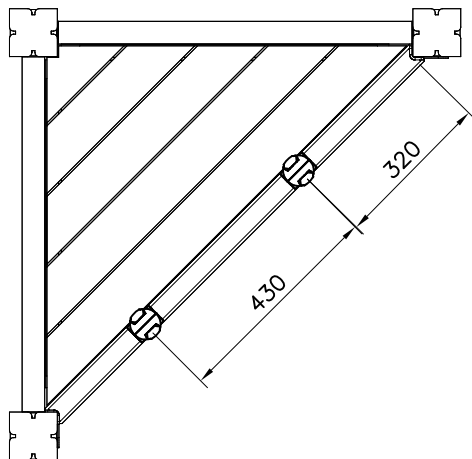

OPTION 2. Wall on either side (move vertical bar 70mm)