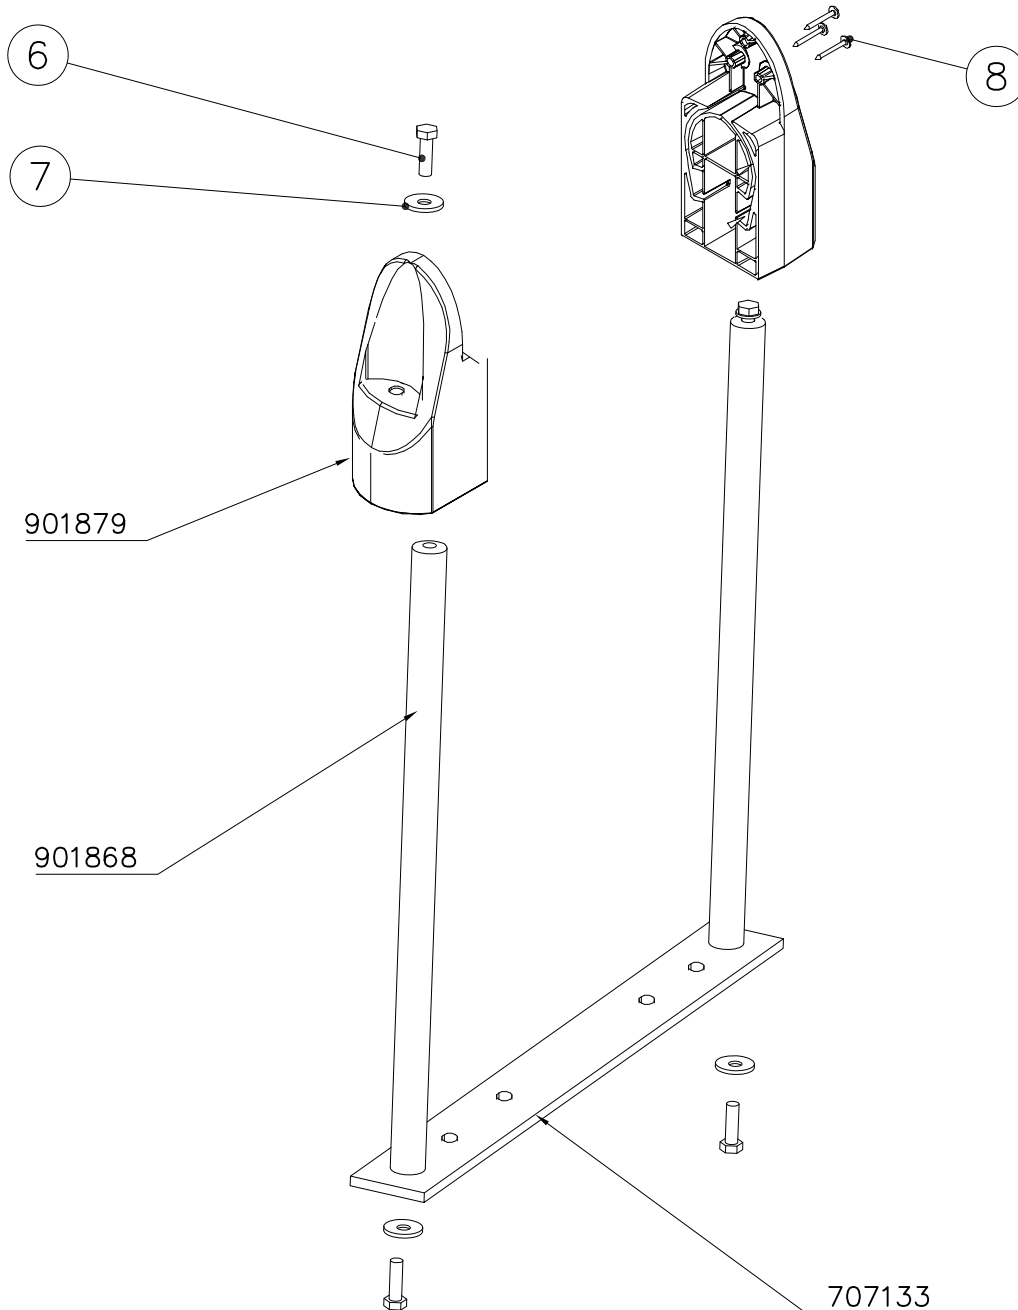

# SLIDE WOOD

DATE: 3.11.2017

4(5)

○ 707133	PCS	○ 901868	PCS	○ 901879	PCS	⑥ 909210	PCS	⑦ 905051	PCS	⑧ 980128	PCS
	1		2		2		4		4		6
10x80x745		Ø30x598				M8x40		Ø24/8.4		Ø7x40	

DET 6

Insert sheet metal IN to the plastic cover.