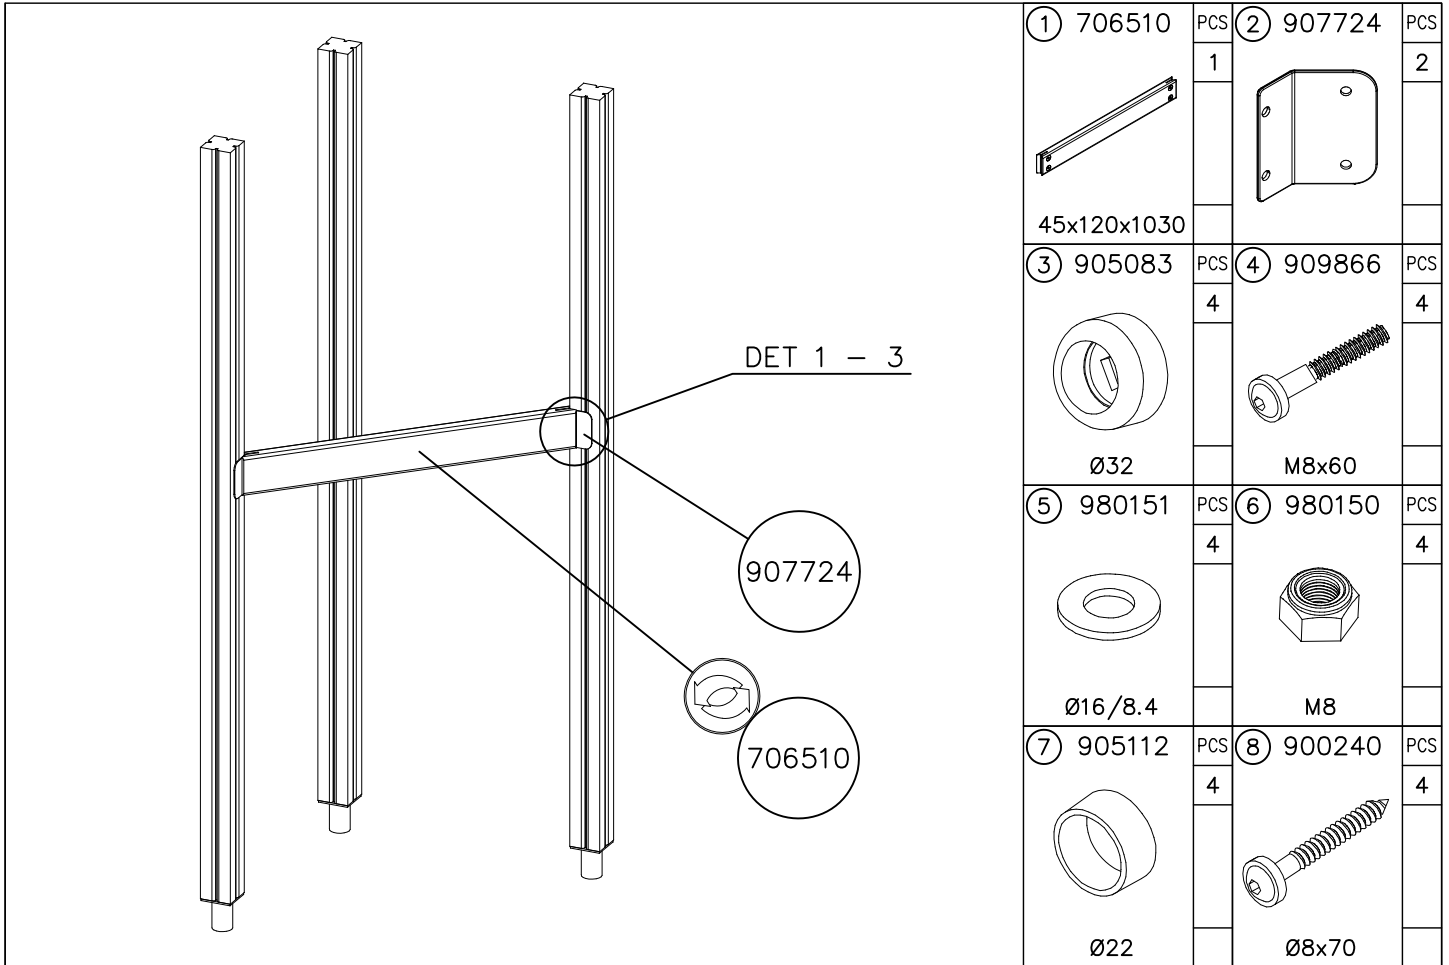

BOOM OPTIONS		
706510	706510-602	DARK BROWN
	706510-603	LIGHT BROWN
45x120x1030	706510-604	LIGHT GRAY