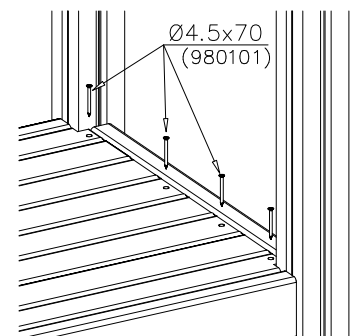

① 008986	PCS	② 706443	PCS
	1		2
750x750		32x45x702	
③ 900240	PCS	④ 980101	PCS
	6		8
Ø8x70		Ø4.5x70	
	PCS		PCS
	PCS		PCS
	PCS		PCS

Naulanauha kannatinlistan puolelle.
Nail list to the bottom.

DET 3