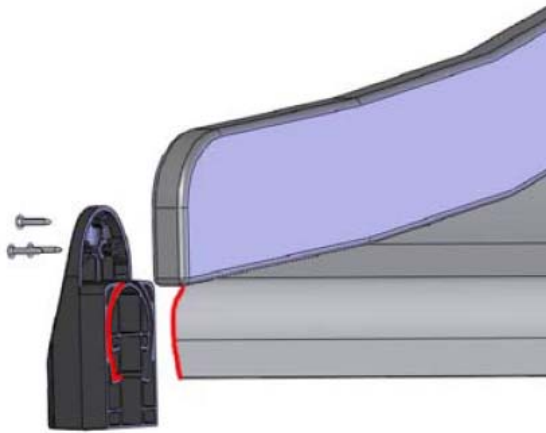

LAPPSET

SURFACE FOUNDATION

DIAGONAL SLIDE WOOD

DATE: 21.9.2016

4(5)

○ 901879	PCS	○ 7 909509	PCS	○ 8 909139	PCS	○ 9 980154	PCS	○ 10 980128	PCS
	2		2		2		4		6
		M12x50		M12x130		Ø24/13		Ø7x40	

DET 7

Insert sheet metal IN to the plastic cover.