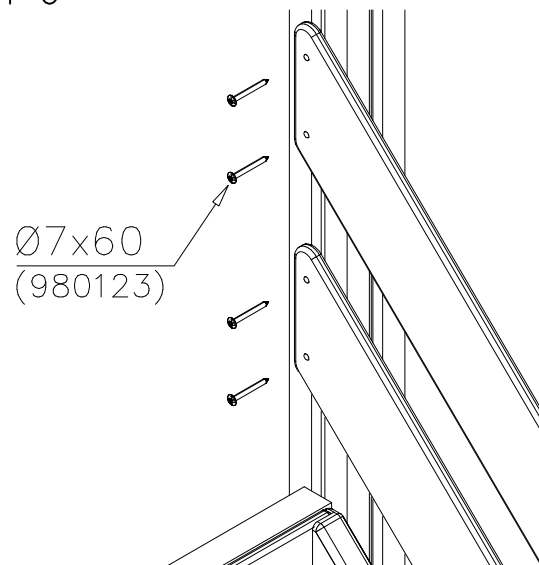

DET 5

DET 6

STAIRS OPTIONS +870

707191 	707191-602 DARK BROWN 707191-603 LIGHT BROWN 707191-604 LIGHT GRAY	
---	--	--

RAILING OPTIONS

RAILS 707146  15x145x1153	707146-701 BLUE 707146-702 YELLOW 707146-703 LIME 707146-704 DARK GRAY 707146-705 LIGHT GRAY 707146-706 RED	707146-707 GREEN 707146-708 FUXIA
---	--	--------------------------------------