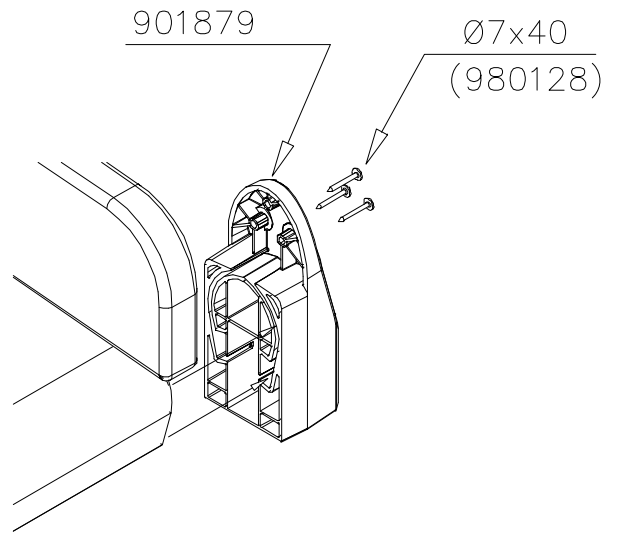

LAPPSET

SURFACE FOUNDATION

DIAGONAL SLIDE WOOD

DATE: 21.9.2016

4(5)

○ 901879	PCS	○ 7 909509	PCS	○ 8 909139	PCS	○ 9 980154	PCS	○ 10 980128	PCS
	2		2		2		4		6
		M12x50		M12x130		Ø24/13		Ø7x40	

DET 7

Insert sheet metal IN to the plastic cover.