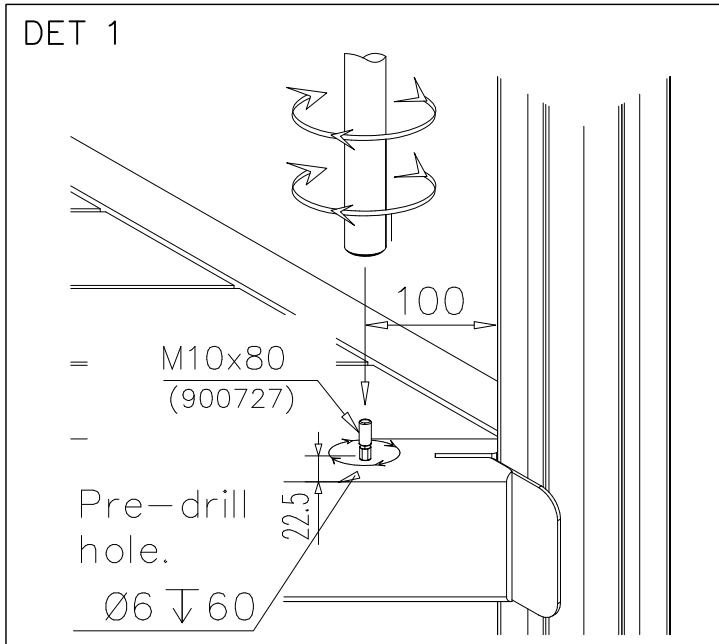

LAPPSET

SURFACE FOUNDATION

DIAGONAL SLIDE WOOD

DATE: 21.9.2016

4(5)

○ 901879	PCS	○ 7 909509	PCS	○ 8 909139	PCS	○ 9 980154	PCS	○ 10 980128	PCS
	2		2		2		4		6
		M12x50		M12x130		Ø24/13		Ø7x40	

DET 7

Insert sheet metal IN to the plastic cover.