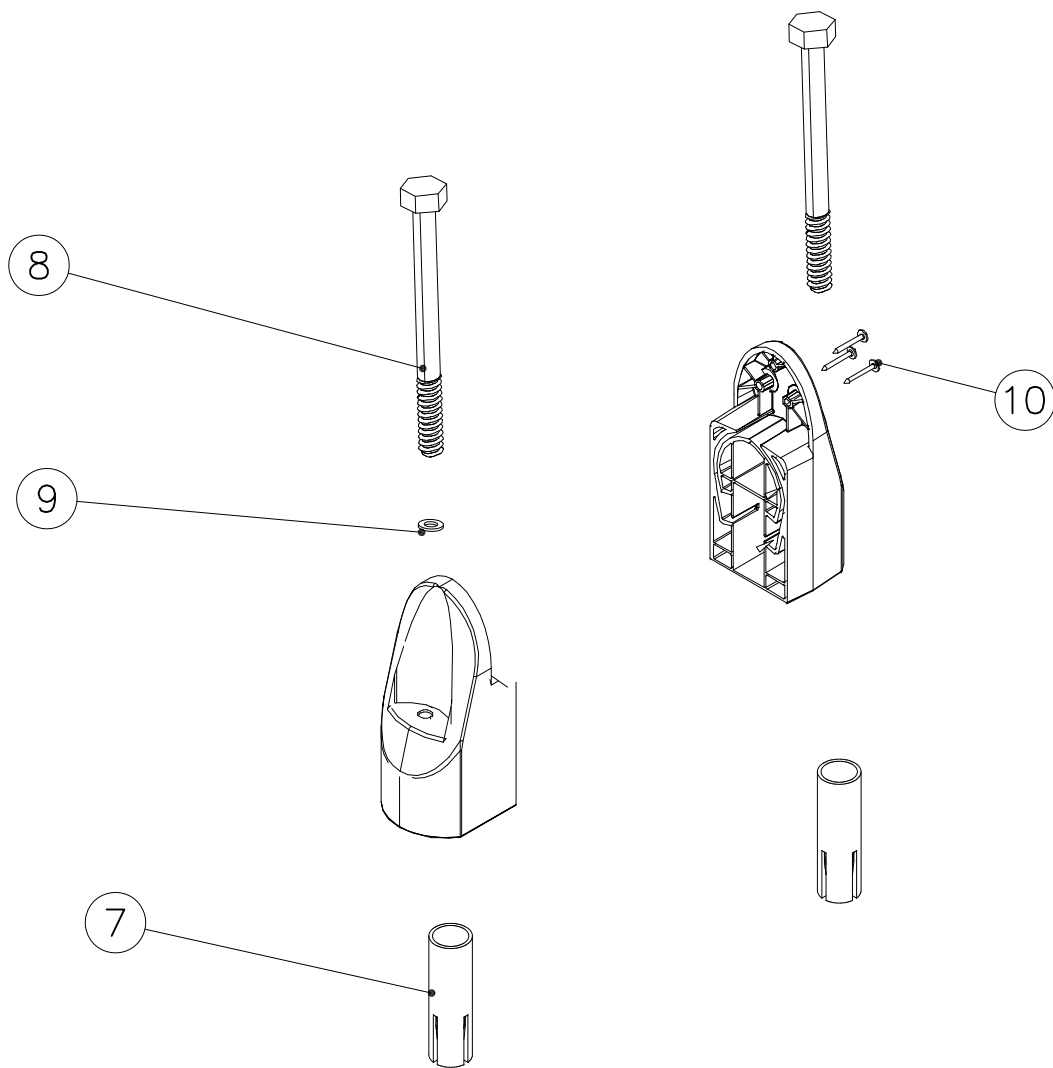

LAPPSET

SURFACE FOUNDATION

DIAGONAL SLIDE WOOD

DATE: 21.9.2016

4(5)

○ 901879	PCS	○ 7 909509	PCS	○ 8 909139	PCS	○ 9 980154	PCS	○ 10 980128	PCS
	2		2		2		4		6
		M12x50		M12x130		Ø24/13		Ø7x40	

DET 7

Insert sheet metal IN to the plastic cover.