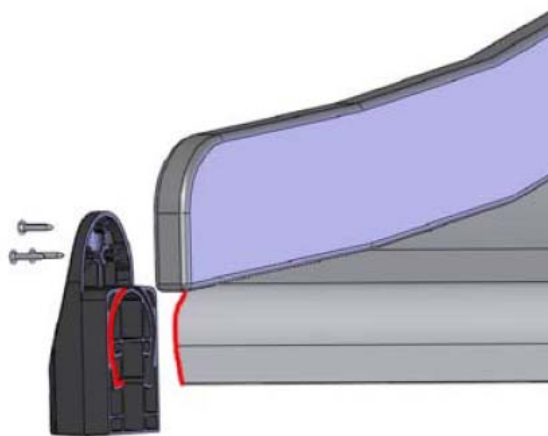

LAPPSET

SURFACE FOUNDATION

SLIDE WOOD

DATE: 3.11.2017

4(5)

○ 901879	PCS	⑥ 909509	PCS	⑦ 909139	PCS	⑧ 980154	PCS	⑨ 980128	PCS
	2		2		2		4		6
		M12x50		M12x130		Ø24/13		Ø7x40	

DET 7

Insert sheet metal IN to the plastic cover.