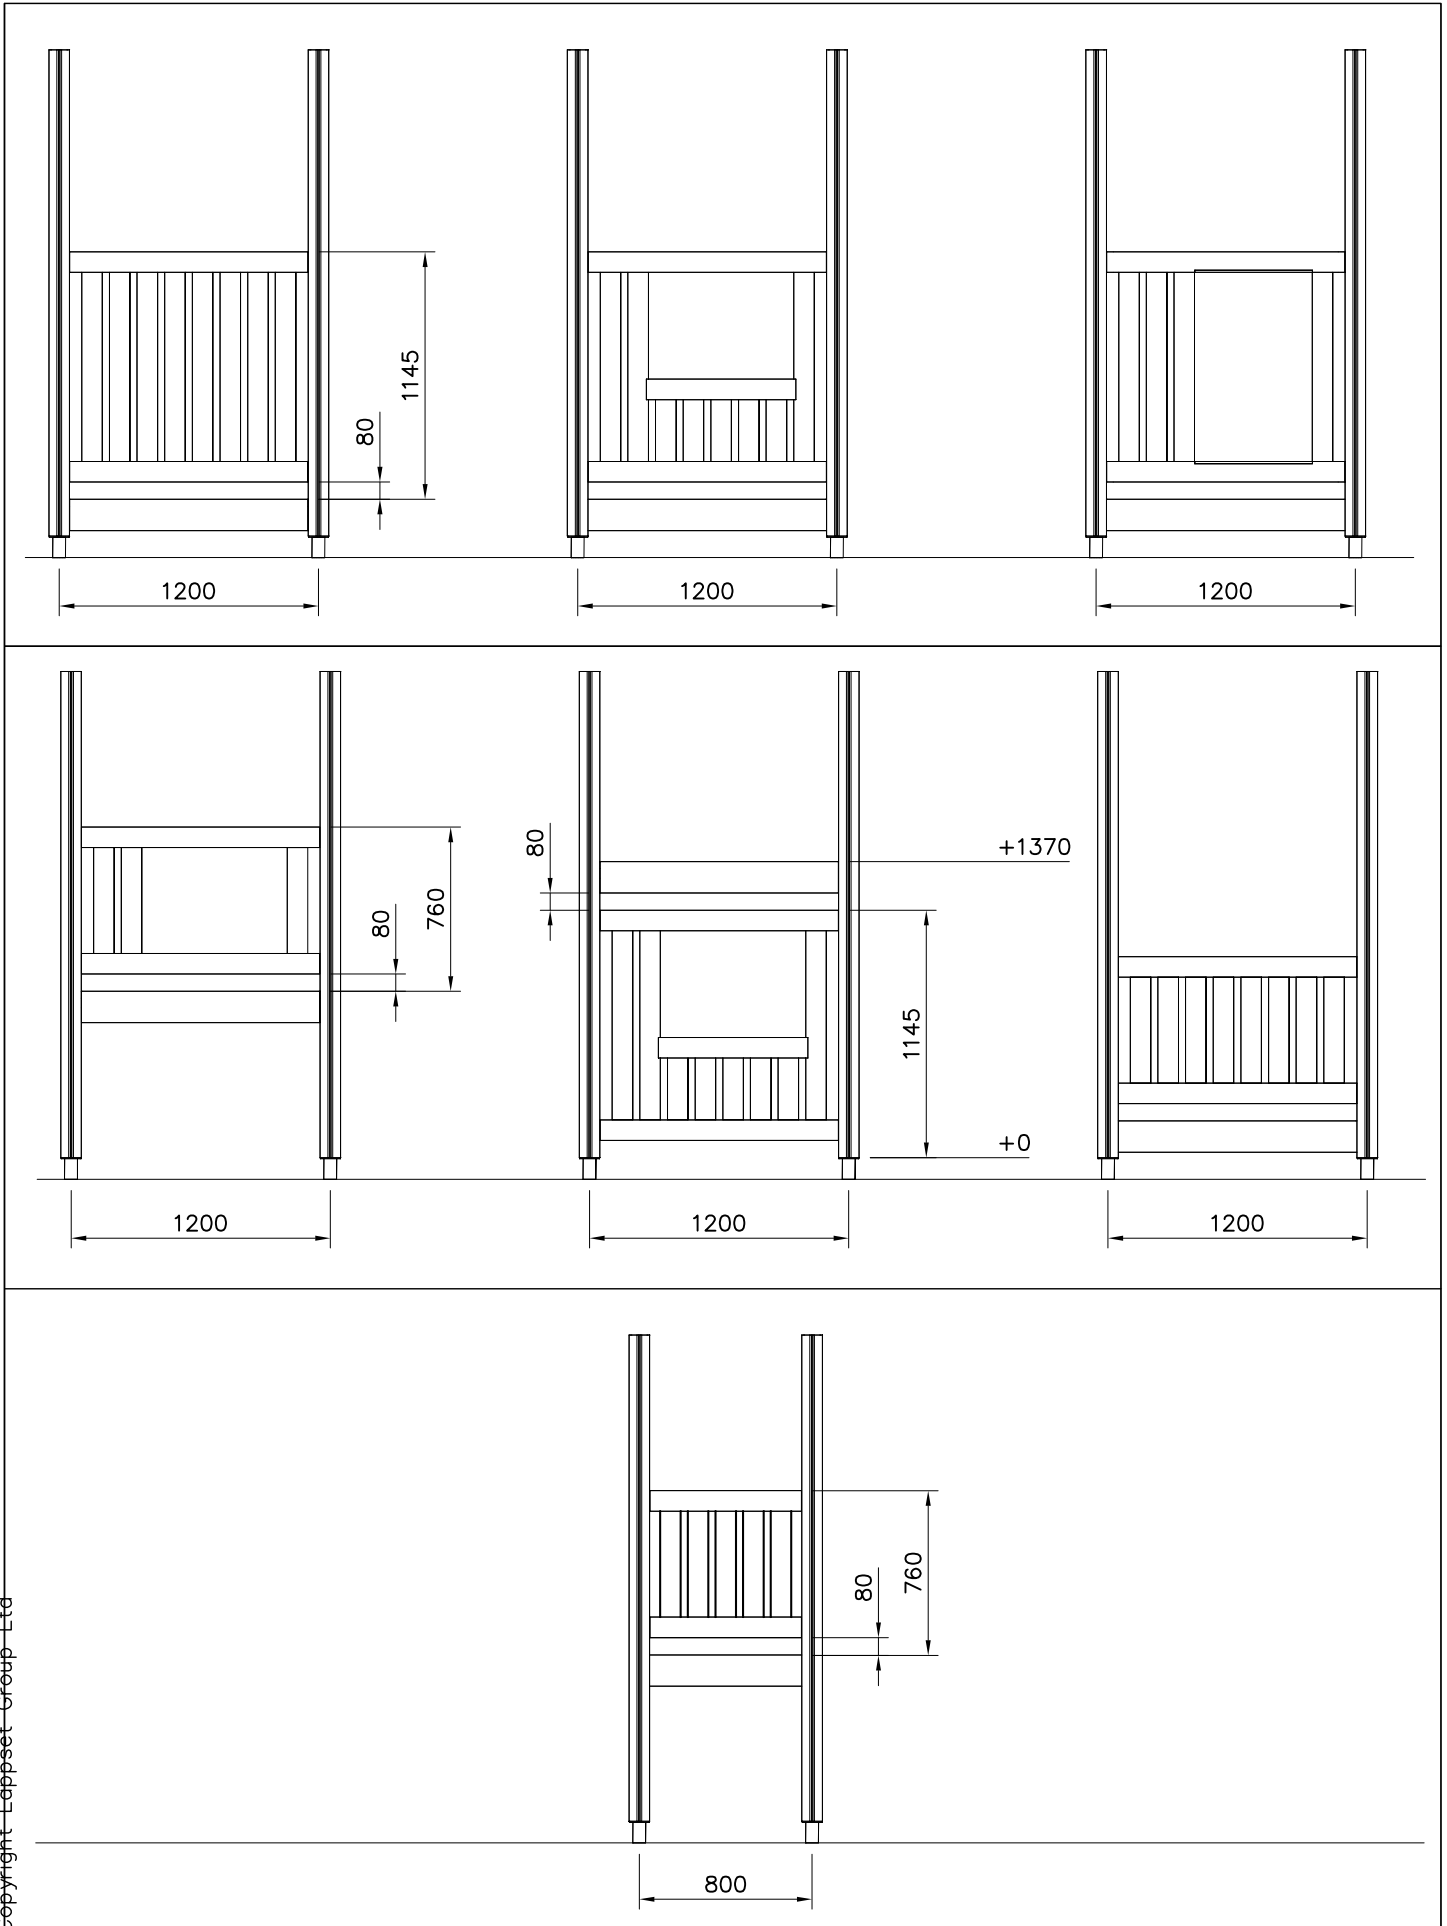

REMOVE SAFETY SURFACE/SAND/GRAVEL
TO CHECK FOUNDATION

REMOVE SAFETY SURFACE/SAND/GRAVEL
TO CHECK FOUNDATION

DET 3

① 005602	PCS	② 905051	PCS
	3		4
			
		Ø24/8,4	
③ 909235	PCS	④ 909238	PCS
	12		4
			
8x60		8x90	
⑤ 980101	PCS	⑥ 980151	PCS
	25		12
			
Ø4,5x70		Ø16/8.4	
⑦ P00205	PCS	⑧ P00206	PCS
	2		1
			
45x145x1320		45x95x1195	
⑨ P00207	PCS		PCS
	10		
			
45x95x1195			
	PCS		PCS
	PCS		PCS
	PCS		PCS