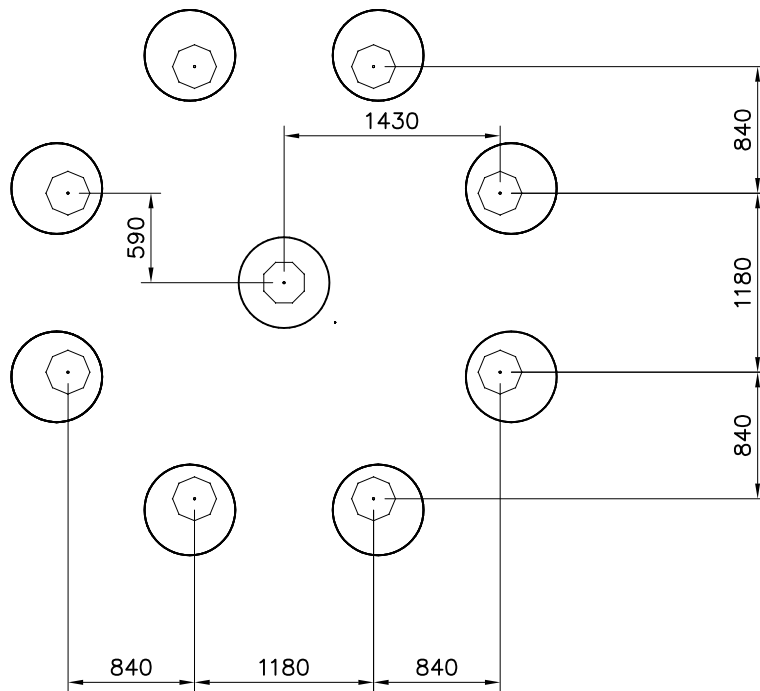

 <p>007303 909667</p>	 <p>007303 909667</p>	 <p>007490 909667</p>
 <p>007490 909667</p>		

<p>DET 1</p> 	<p>DET 2</p> 	<p>DET 3</p> 	<p>DET 4</p> 
<p>DET 5</p> 	<p>DET 6</p> 	<p>DET 7</p> 	

												
<p>$h < 600$</p> <p>Without movement and therefore without Impact Area</p>	<p>Totally hard surfaces.</p> <p>Note. Lappset does <u>not recommend</u> totally hard surfaces at all.</p>	<p>E.g. concrete or asphalt</p> 										
<p>$h < 600$</p> <p>With movement e.g. rocking</p>	<p>Materials with very limited impact attenuating properties.</p>	<p>E.g. wood</p> 										
<p>$h < 1000$</p>	<p>Materials with significant impact attenuating properties.</p>	<p>fine gravel 0–8 mm</p>  <p>grass</p>  <p>unsorted sand</p> 										
<p>$h < 3000$</p>	<p>Loose fill material</p> <p>E.g. sand/gravel 0,25...8 mm D60/D10<3,0 Woodchips 5...30 mm bark 20...80 mm</p>	 <table data-bbox="1021 1691 1332 1792"> <tr> <td>\underline{S}</td> <td>\underline{h}</td> </tr> <tr> <td>30 cm</td> <td>< 2,0 m</td> </tr> <tr> <td>40 cm</td> <td>< 3,0 m</td> </tr> </table>	\underline{S}	\underline{h}	30 cm	< 2,0 m	40 cm	< 3,0 m				
\underline{S}	\underline{h}											
30 cm	< 2,0 m											
40 cm	< 3,0 m											
	<p>Syntethic granulates</p> <table data-bbox="406 1892 758 2060"> <tr> <td>\underline{S}</td> <td>\underline{h}</td> </tr> <tr> <td>40 mm</td> <td>~> 1,2...1,3 m</td> </tr> <tr> <td>50 mm</td> <td>~> 1,5...1,7 m</td> </tr> <tr> <td>60 mm</td> <td>~> 1,8...2,0 m</td> </tr> <tr> <td>70 mm</td> <td>~> 2,1...2,5 m</td> </tr> </table> <p>Note. For accurate values, see manufacturer's instructions.</p>	\underline{S}	\underline{h}	40 mm	~> 1,2...1,3 m	50 mm	~> 1,5...1,7 m	60 mm	~> 1,8...2,0 m	70 mm	~> 2,1...2,5 m	
\underline{S}	\underline{h}											
40 mm	~> 1,2...1,3 m											
50 mm	~> 1,5...1,7 m											
60 mm	~> 1,8...2,0 m											
70 mm	~> 2,1...2,5 m											