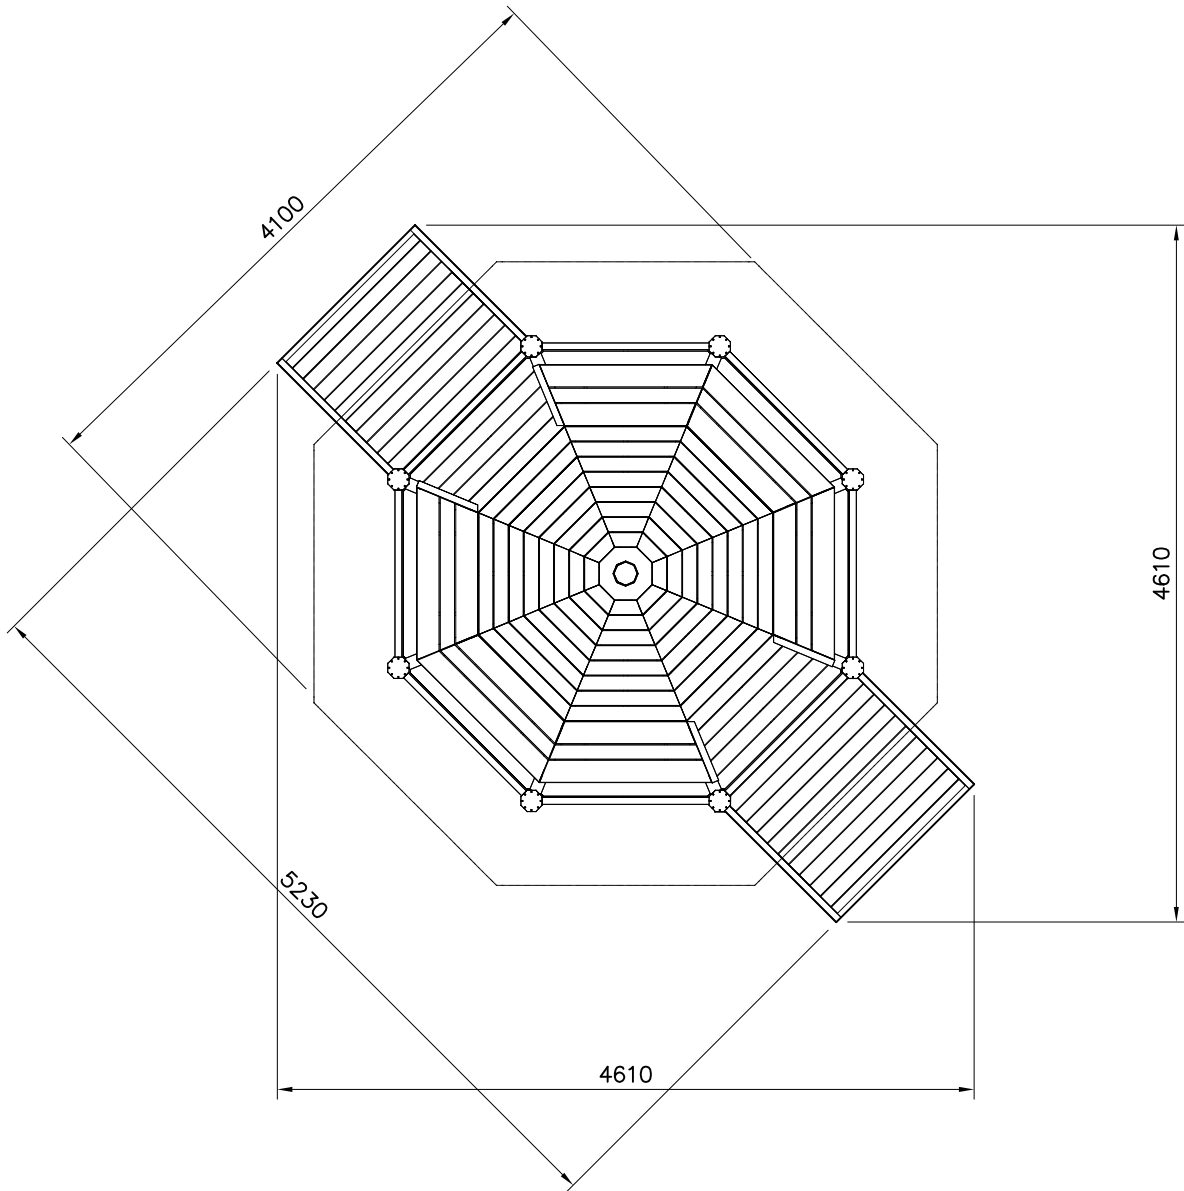

 <p>007303 909667</p>	 <p>007303 909667</p>	 <p>007490 909667</p>
 <p>007490 909667</p>		

<p>DET 1</p> 	<p>DET 2</p> 	<p>DET 3</p> 	<p>DET 4</p> 
<p>DET 5</p> 	<p>DET 6</p> 	<p>DET 7</p> 	

												
<p>$h < 600$</p> <p>Without movement and therefore without Impact Area</p>	<p>Totally hard surfaces.</p> <p>Note. Lappset does <u>not recommend</u> totally hard surfaces at all.</p>	<p>E.g. concrete or asphalt</p> 										
<p>$h < 600$</p> <p>With movement e.g. rocking</p>	<p>Materials with very limited impact attenuating properties.</p>	<p>E.g. wood</p> 										
<p>$h < 1000$</p>	<p>Materials with significant impact attenuating properties.</p>	<p>fine gravel 0–8 mm</p>  <p>grass</p>  <p>unsorted sand</p> 										
<p>$h < 3000$</p>	<p>Loose fill material</p> <p>E.g. sand/gravel 0,25...8 mm D60/D10<3,0 Woodchips 5...30 mm bark 20...80 mm</p>	 <table data-bbox="1021 1691 1332 1792"> <tr> <td>\underline{S}</td> <td>\underline{h}</td> </tr> <tr> <td>30 cm</td> <td>< 2,0 m</td> </tr> <tr> <td>40 cm</td> <td>< 3,0 m</td> </tr> </table>	\underline{S}	\underline{h}	30 cm	< 2,0 m	40 cm	< 3,0 m				
\underline{S}	\underline{h}											
30 cm	< 2,0 m											
40 cm	< 3,0 m											
	<p>Syntethic granulates</p> <table data-bbox="406 1892 758 2060"> <tr> <td>\underline{S}</td> <td>\underline{h}</td> </tr> <tr> <td>40 mm</td> <td>~> 1,2...1,3 m</td> </tr> <tr> <td>50 mm</td> <td>~> 1,5...1,7 m</td> </tr> <tr> <td>60 mm</td> <td>~> 1,8...2,0 m</td> </tr> <tr> <td>70 mm</td> <td>~> 2,1...2,5 m</td> </tr> </table> <p>Note. For accurate values, see manufacturer's instructions.</p>	\underline{S}	\underline{h}	40 mm	~> 1,2...1,3 m	50 mm	~> 1,5...1,7 m	60 mm	~> 1,8...2,0 m	70 mm	~> 2,1...2,5 m	
\underline{S}	\underline{h}											
40 mm	~> 1,2...1,3 m											
50 mm	~> 1,5...1,7 m											
60 mm	~> 1,8...2,0 m											
70 mm	~> 2,1...2,5 m											