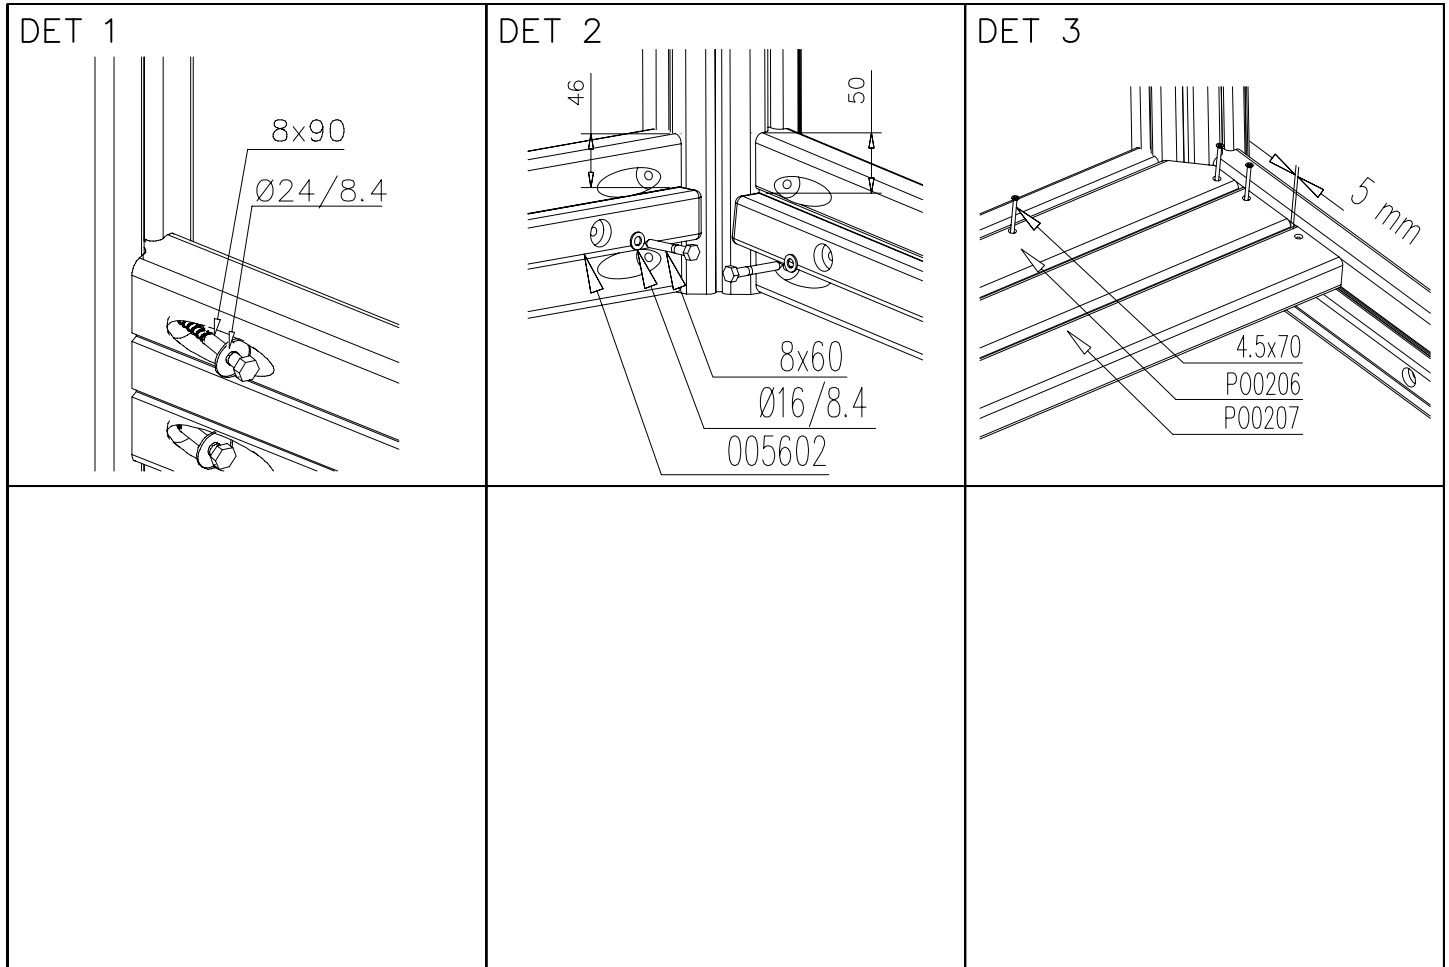

REMOVE SAFETY SURFACE/SAND/GRAVEL
TO CHECK FOUNDATION

REMOVE SAFETY SURFACE/SAND/GRAVEL
TO CHECK FOUNDATION

DET 3

① 005602	PCS	② 905051	PCS
	3		4
			
		Ø24/8,4	
③ 909235	PCS	④ 909238	PCS
	12		4
			
8x60		8x90	
⑤ 980101	PCS	⑥ 980151	PCS
	25		12
			
Ø4,5x70		Ø16/8.4	
⑦ P00205	PCS	⑧ P00206	PCS
	2		1
			
45x145x1320		45x95x1195	
⑨ P00207	PCS		PCS
	10		
			
45x95x1195			
	PCS		PCS
	PCS		PCS
	PCS		PCS