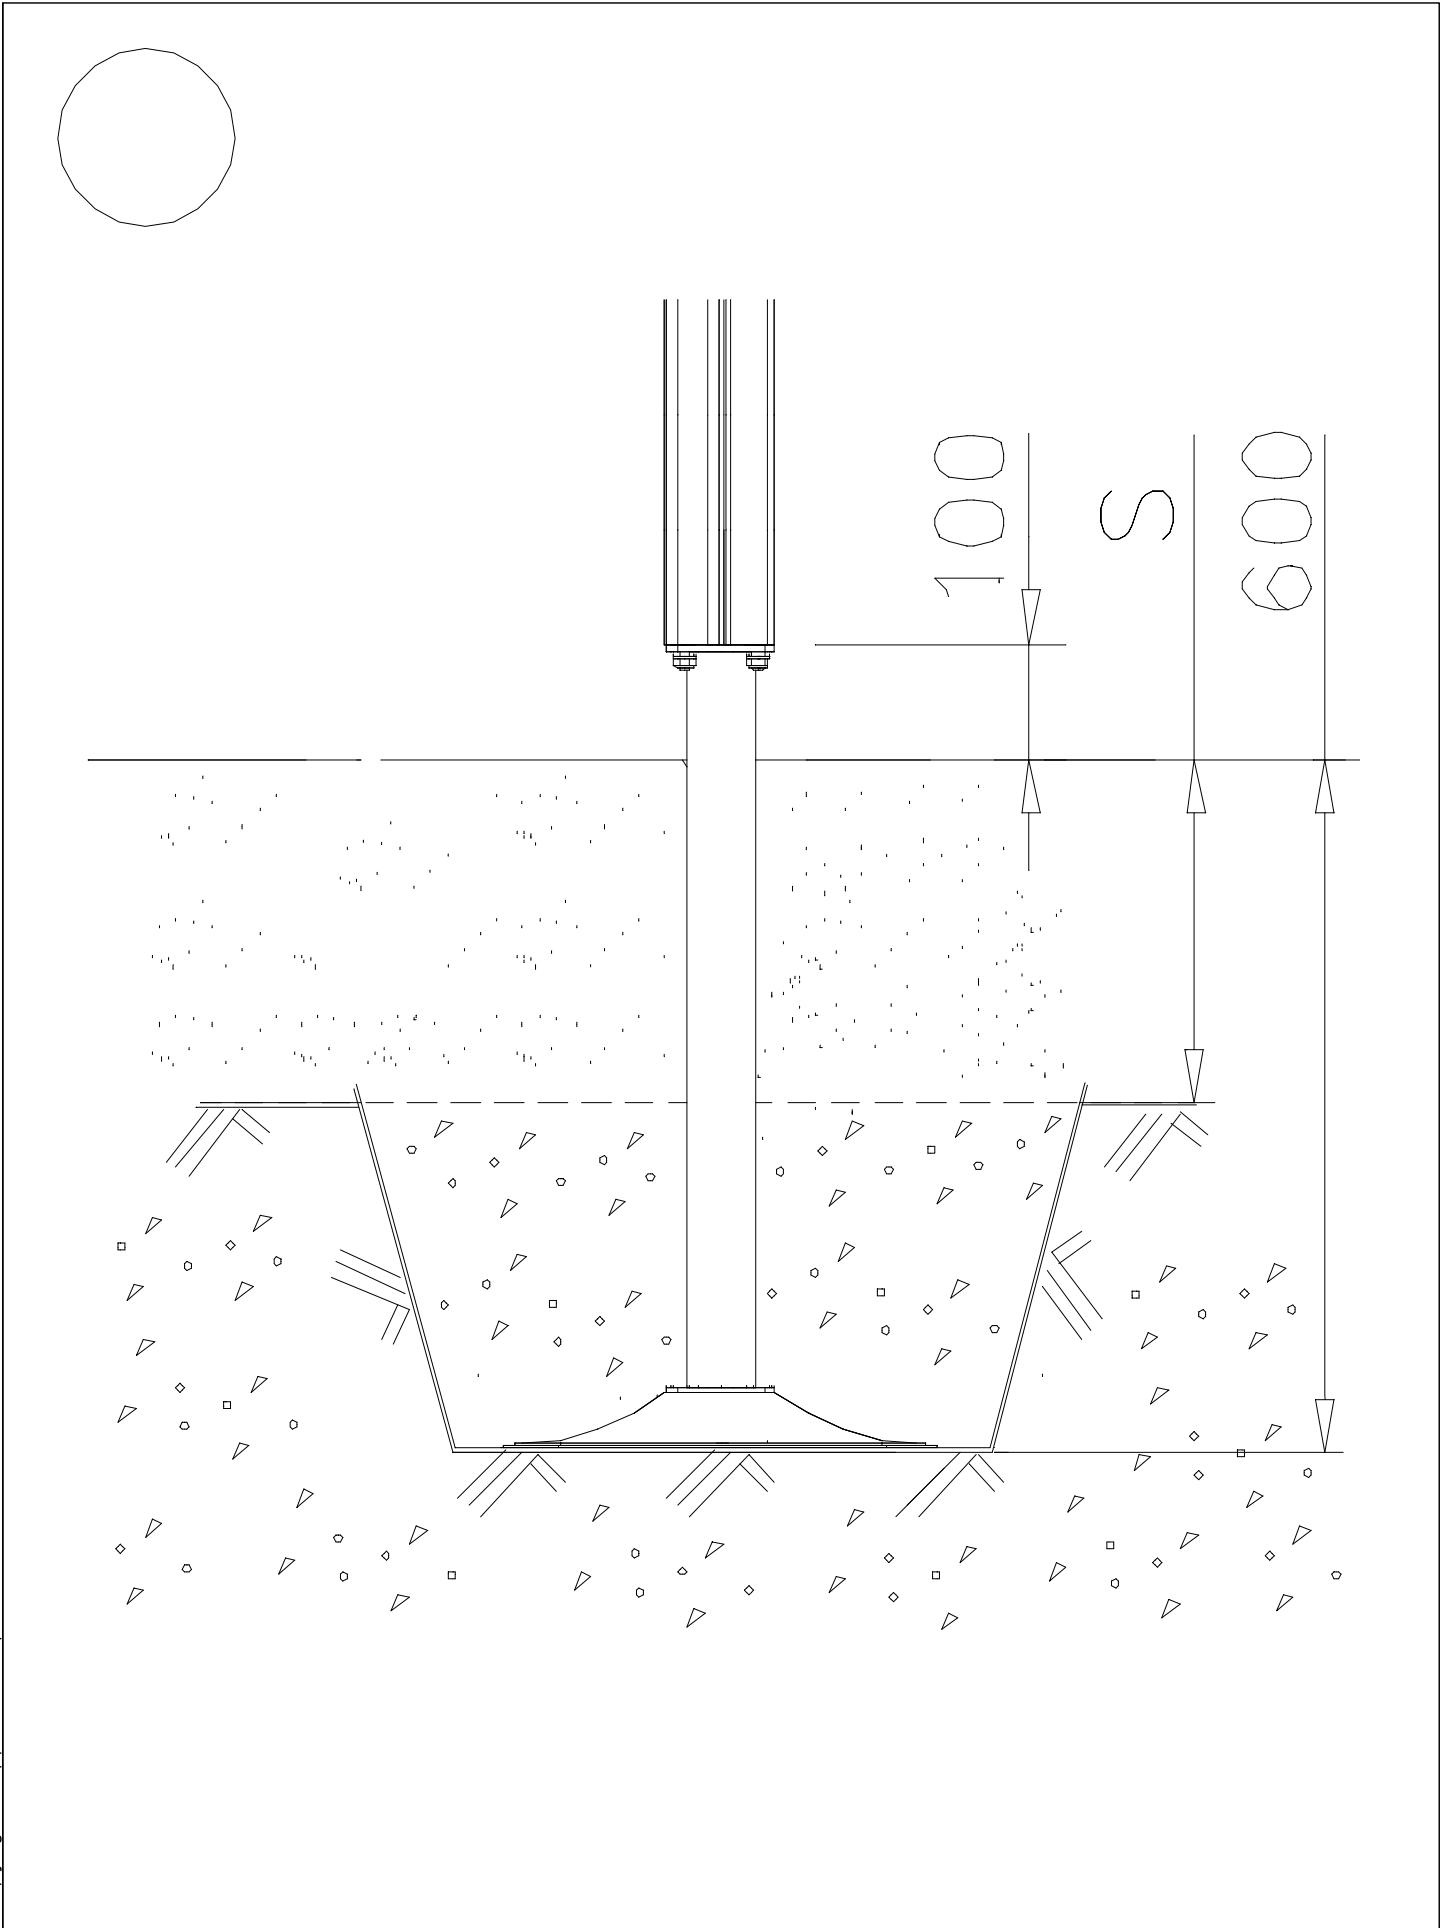

LAPPSET®
BETON FOUNDATION

FOOT

DATE: 27.10.2015

1(1)

② 905104	PCS		PCS
	4		
 M10	PCS		PCS

905104

LAPPSET® DEEP FOUNDATION

FOOT