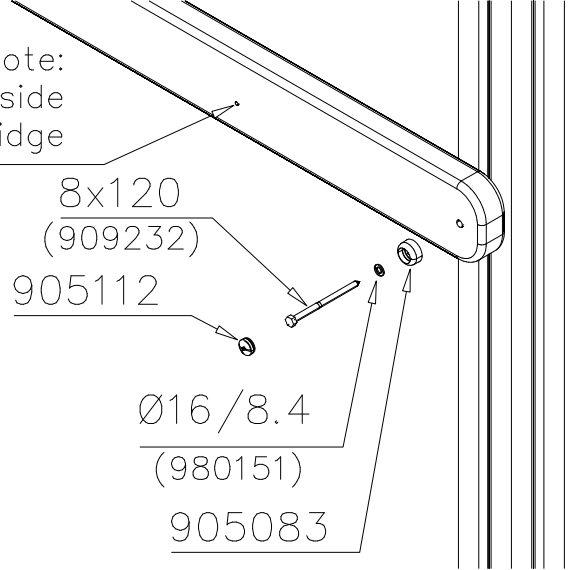

DET 1

DET 2

Note:  
in side  
Bridge

8x120  
(909232)

905112

Ø16/8.4  
(980151)

905083

DET 3