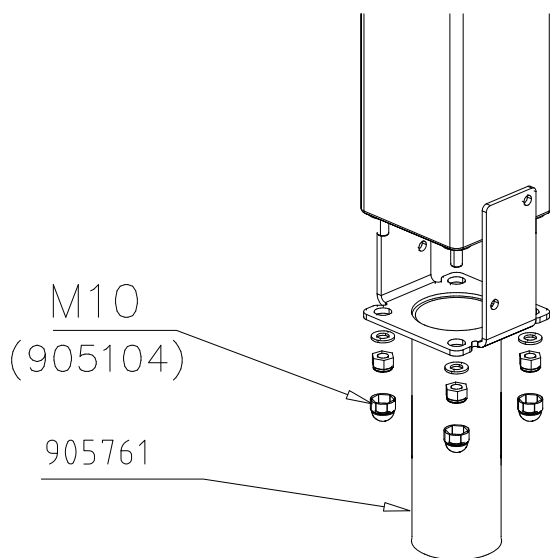

# FOOT 120x120 POST & BEAM

DATE: 21.4.2016

4A

 M10	PCS		PCS
	4		
	PCS		PCS
	PCS		PCS
 CONCRETE	PCS		PCS

①	904336	PCS	②*	906746	PCS
		9			9
				Size L, Grey	
	Ø6x20				
③	902232	PCS	④	905090	PCS
		9			9
				Ø45	
	M10x55				
⑤	901302	PCS	⑥	909637	PCS
		9			9
				M10	
	Ø20/10.5				
⑦	905115	PCS			PCS
		9			
					
	Ø30				
		PCS			PCS
		PCS			PCS
○	706646	PCS			PCS
		1			
					
	12x686x1660				
		PCS			PCS