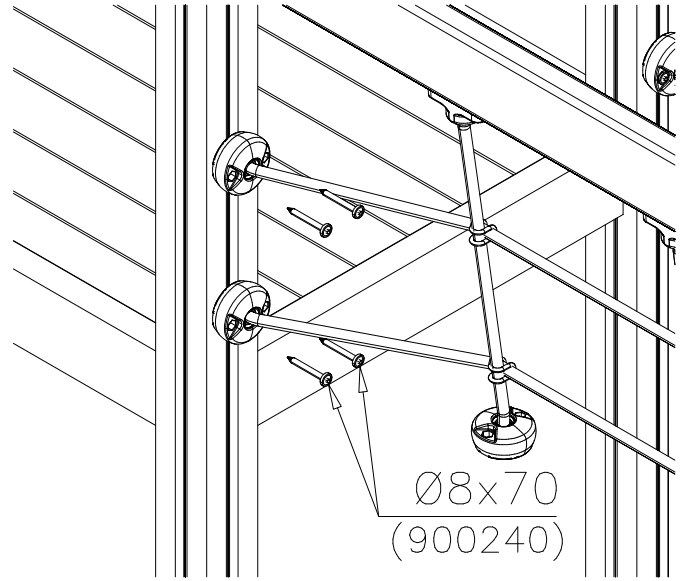

Ø8x70
(900240)