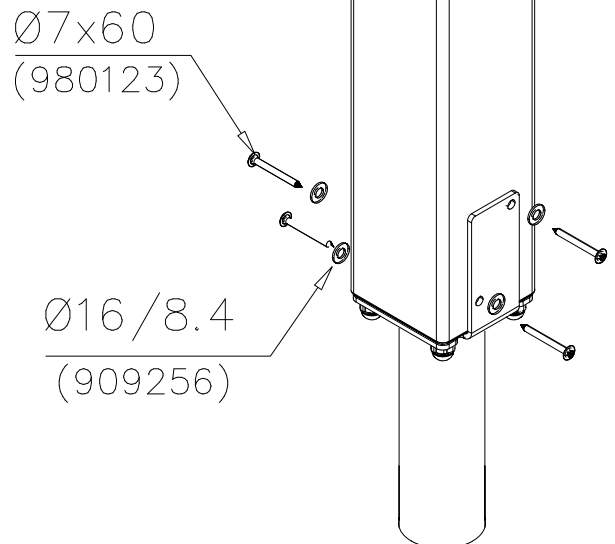

# FOOT 120x120 POST & BEAM

DATE: 21.4.2016

4A

 M10	PCS		PCS
	4		
	PCS		PCS
	PCS		PCS
 CONCRETE	PCS		PCS

①	904336	PCS	②*	906746	PCS
		9			9
				Size L, Grey	
	Ø6x20				
③	902232	PCS	④	905090	PCS
		9			9
				Ø45	
	M10x55				
⑤	901302	PCS	⑥	909637	PCS
		9			9
				M10	
	Ø20/10.5				
⑦	905115	PCS			PCS
		9			
					
	Ø30				
		PCS			PCS
		PCS			PCS
○	706646	PCS			PCS
		1			
					
	12x686x1660				
		PCS			PCS