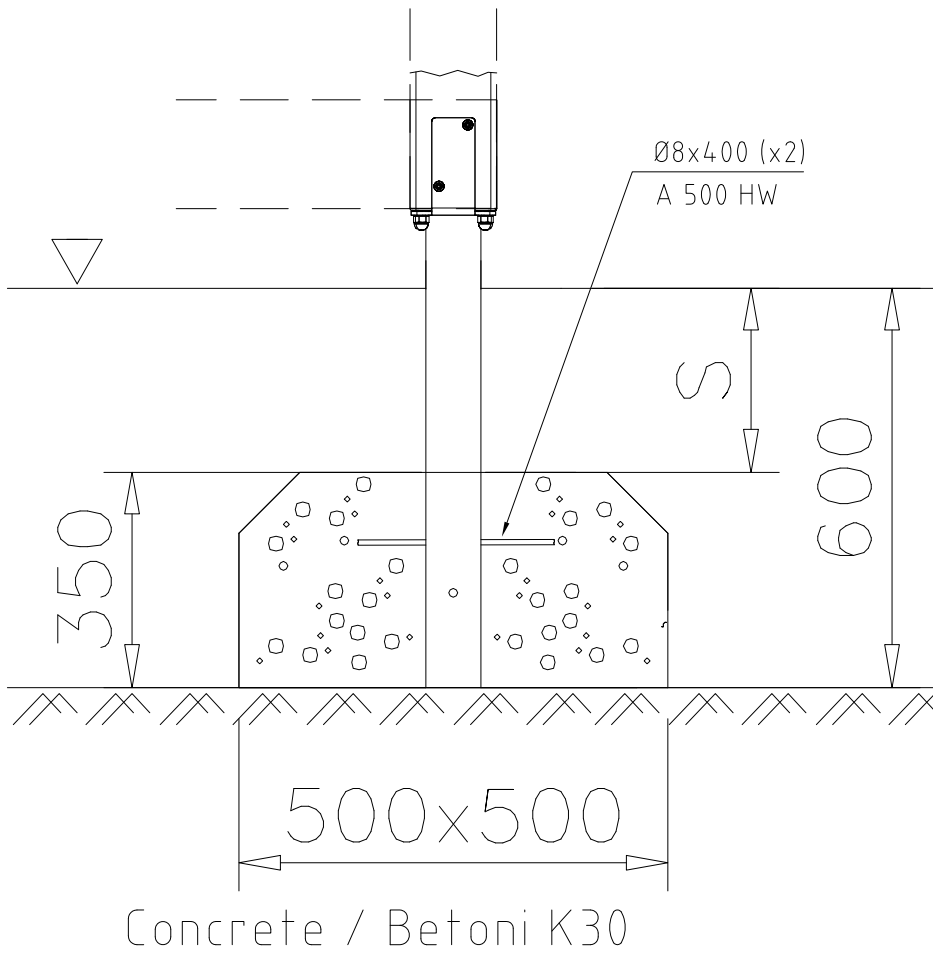

# FOOT 120x120 POST & BEAM

DATE: 21.4.2016

4A

 M10	PCS		PCS
	4		
	PCS		PCS
	PCS		PCS
 CONCRETE	PCS		PCS

①	904336	PCS	②*	906746	PCS
		9			9
				Size L, Grey	
	Ø6x20				
③	902232	PCS	④	905090	PCS
		9			9
				Ø45	
	M10x55				
⑤	901302	PCS	⑥	909637	PCS
		9			9
				M10	
	Ø20/10.5				
⑦	905115	PCS			PCS
		9			
					
	Ø30				
		PCS			PCS
		PCS			PCS
○	706646	PCS			PCS
		1			
					
	12x686x1660				
		PCS			PCS