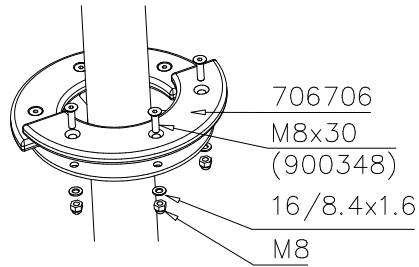

LAPPSET®

FASTENER KIT

707854

DATE: 12.5.2016

4(4)

DET 13

DET 14