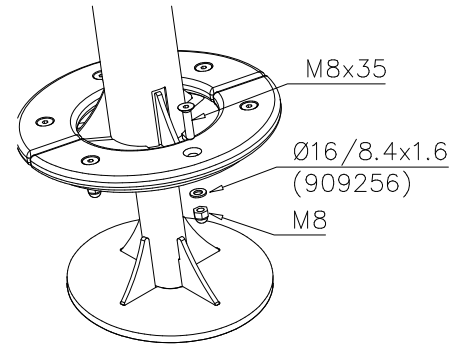

LAPPSET®

FASTENER KIT

707854

DATE: 12.5.2016

4(4)

DET 13

DET 14

DET 15