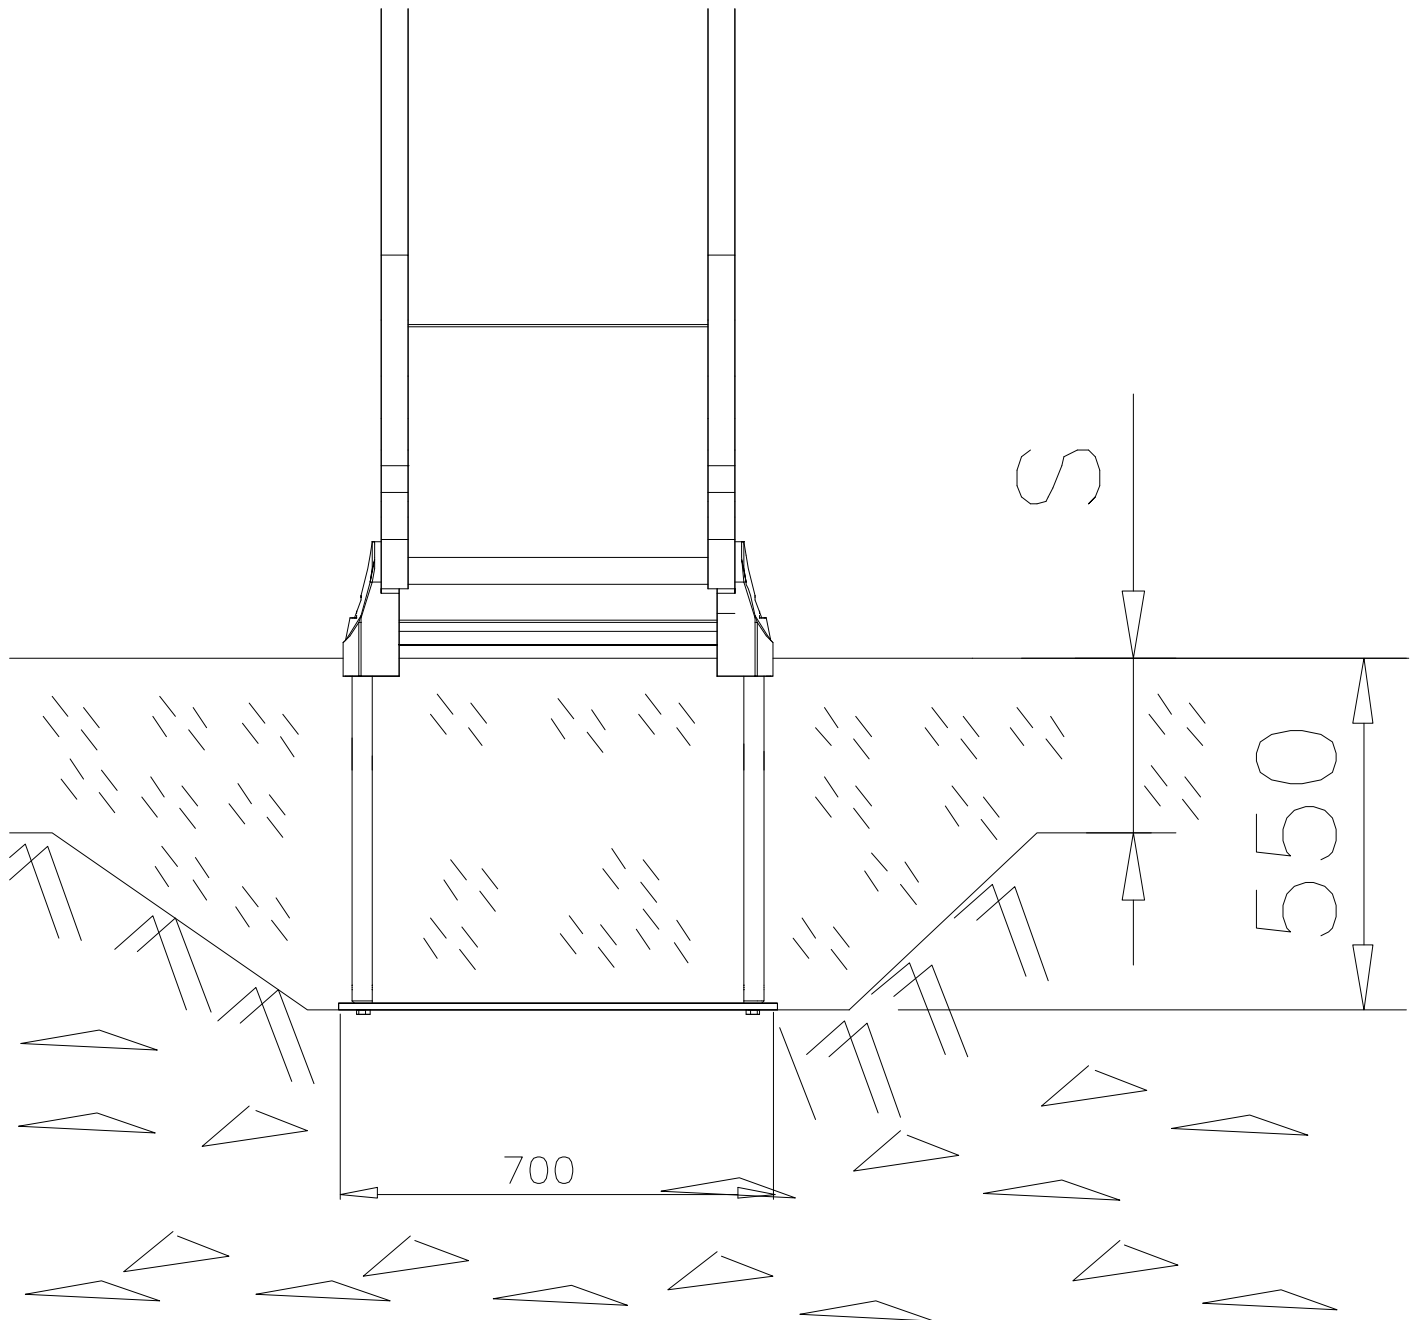

⑤	909639	PCS	⑥	905104	PCS
		4			4
	M10x25			M10	

OPTION FOOT

①	911155	PCS			PCS
		1			
	90x90x650				

LAPPSET

DEEP FOUNDATION

SLIDE WOOD

DATE: 22.5.2015

1(1)