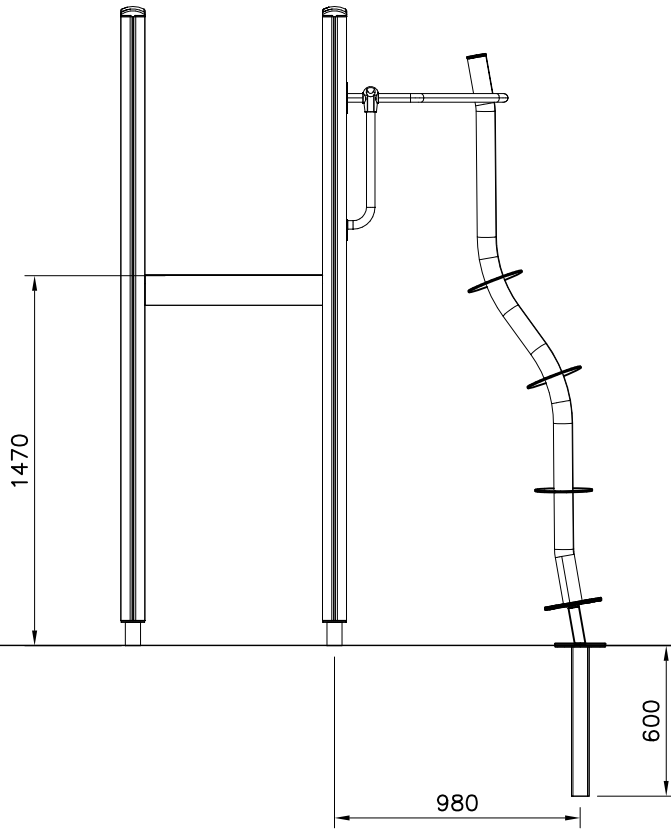

LAPPSET® FASTENER KIT

707854

DATE: 12.5.2016

2(4)