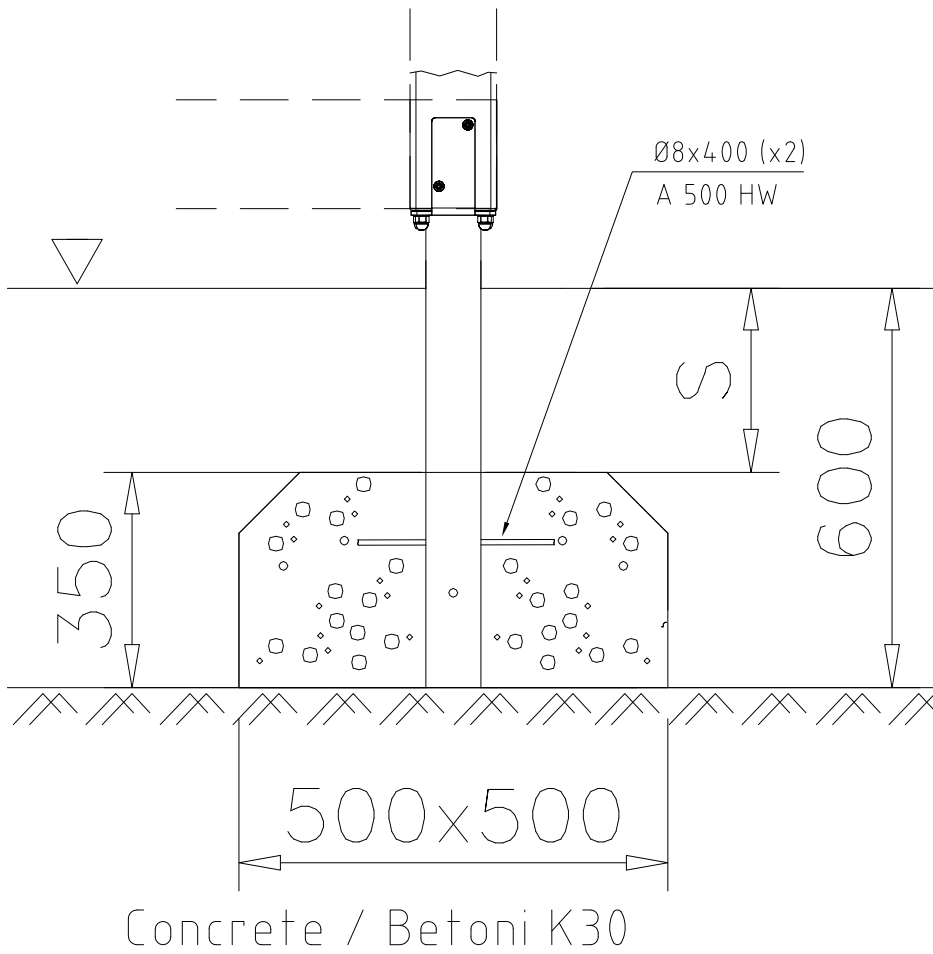

LAPPSET® CONC. FOUNDATION

FOOT 120x120 POST & BEAM

DATE: 21.4.2016

4A

① 905104	PCS		PCS
	4		
M10			
	PCS		PCS
	PCS		PCS
	PCS		PCS
○ 905761	PCS		PCS
CONCRETE