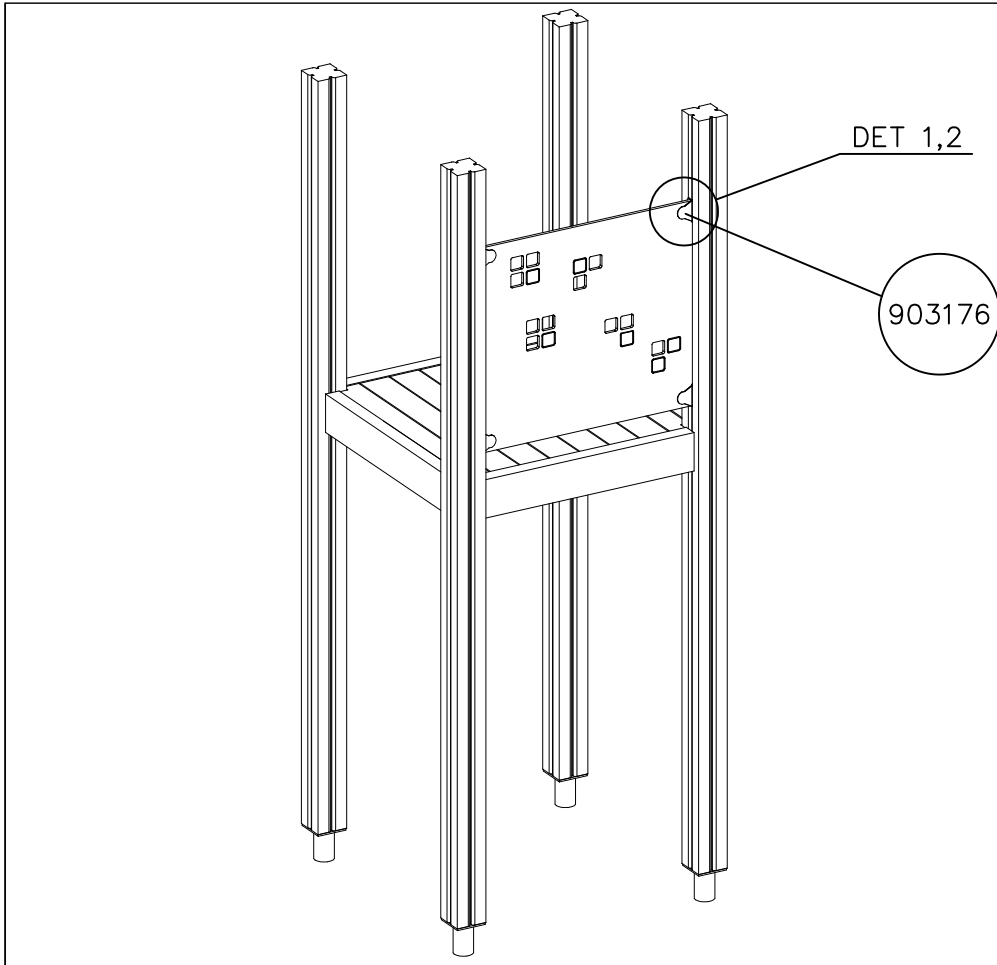

① 903176	PCS	② 909850	PCS
	4		4
		M8x25	
③ 909256	PCS	④ 909633	PCS
	8		4
Ø16/8.4x1.6		M8	
⑤ 980123	PCS		PCS
	4		
Ø7x60			
	PCS		PCS