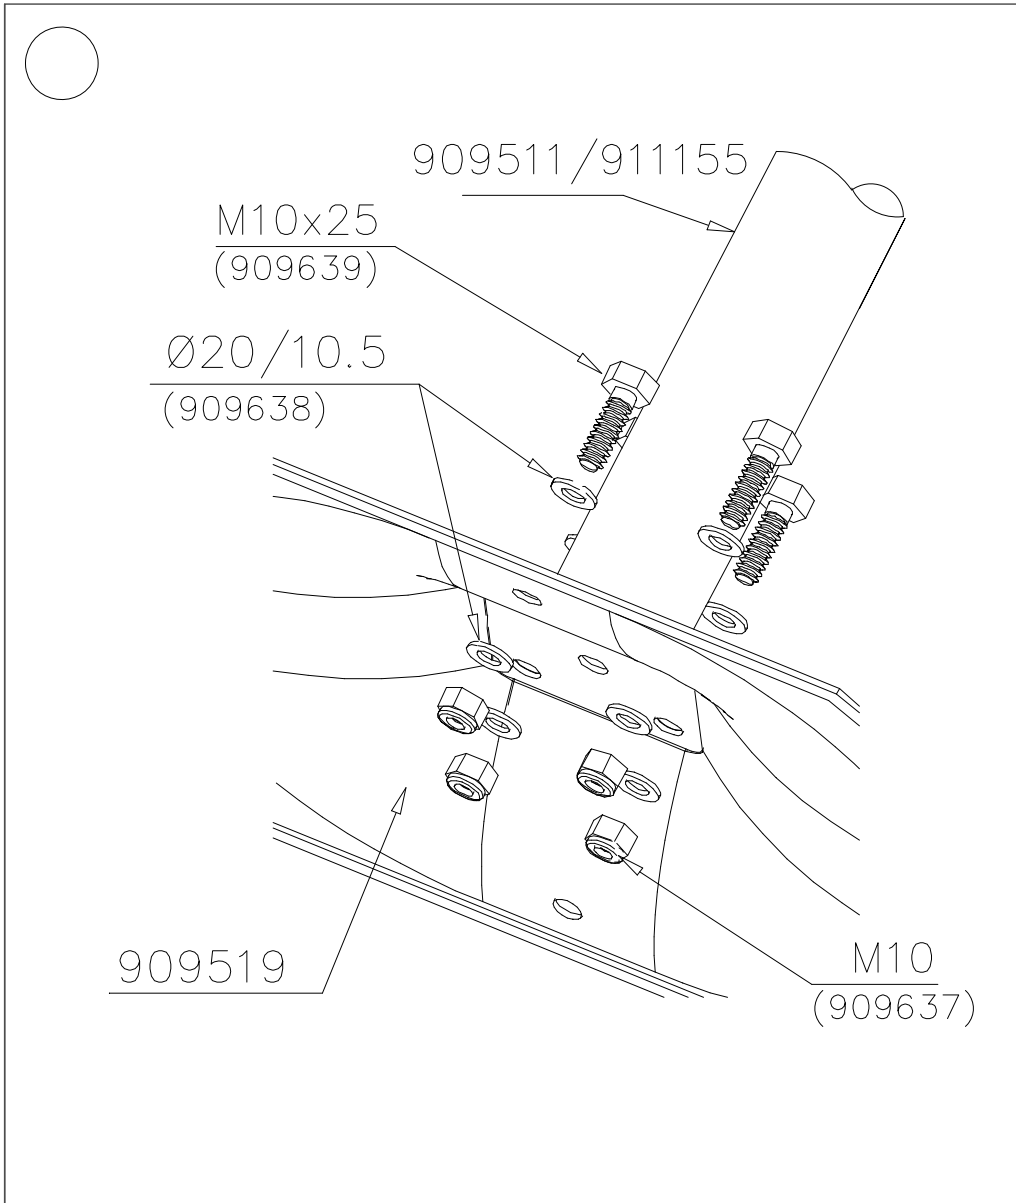

LAPPSET® DEEP FOUNDATION

FOOT

DATE: 15.5.2018

1(1)

① 909511	PCS	② 909519	PCS
	1		1
90x90x650		50x380x380	
③ 909637	PCS	④ 909638	PCS
	4		8
M10		Ø20/10.5	
⑤ 909639	PCS	⑥ 905104	PCS
	4		4
M10x25		M10	

OPTION FOOT

① 911155	PCS		PCS
	1		
90x90x650