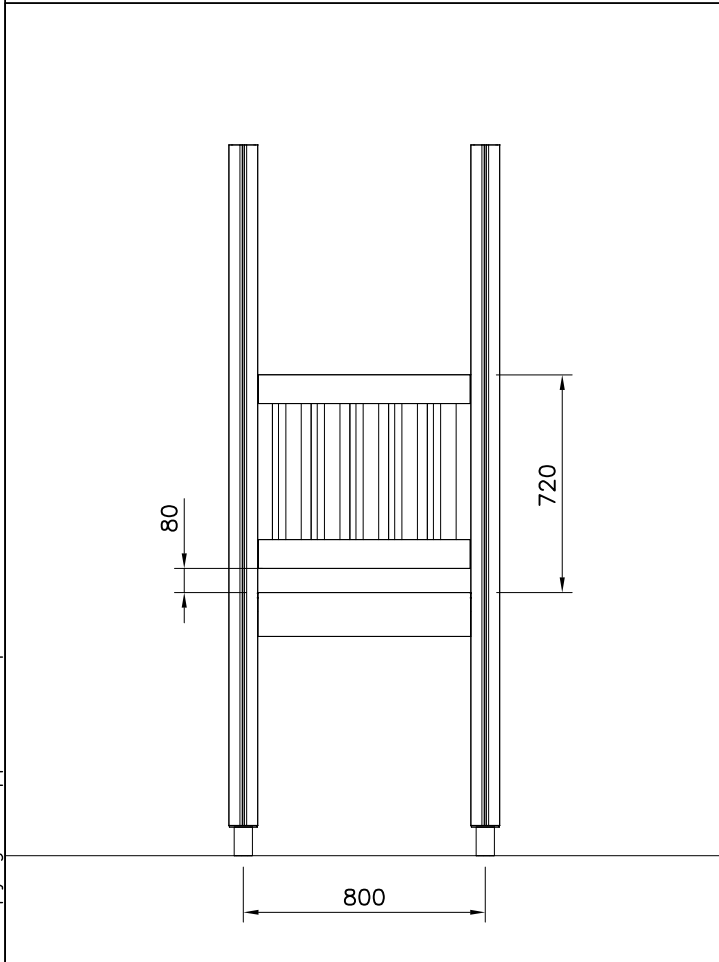

① 706746	PCS	② 909530	PCS
	1		4
45x640x701		55.9x127.5	
③ 900240	PCS	④ 980151	PCS
	4		4
Ø8x70		Ø16/8.4x1.6	
⑤ 905112	PCS		PCS
	4		
Ø22			
	PCS		PCS

WALL OPTIONS		
  706746 45x640x701	706746-605	DARK GRAY
	706746-606	GRAY
	706746-607	RED
	706746-608	BLUE
	706746-609	GREEN
	706746-610	YELLOW
	706746-611	LIME
	706746-612	FUXIA