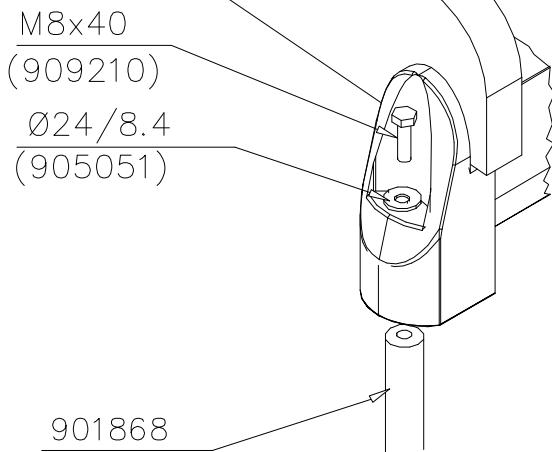

## DEEP FOUNDATION

DATE: 21.9.2016

5(5)

DET 7

Insert sheet metal IN to the plastic cover.

DET 8

DET 9

① 706475	PCS	② 980128	PCS
	1		6
		Ø7x40	
③ 909256	PCS		PCS
	6		
		Ø16/8.4	
	PCS		PCS
	PCS		PCS