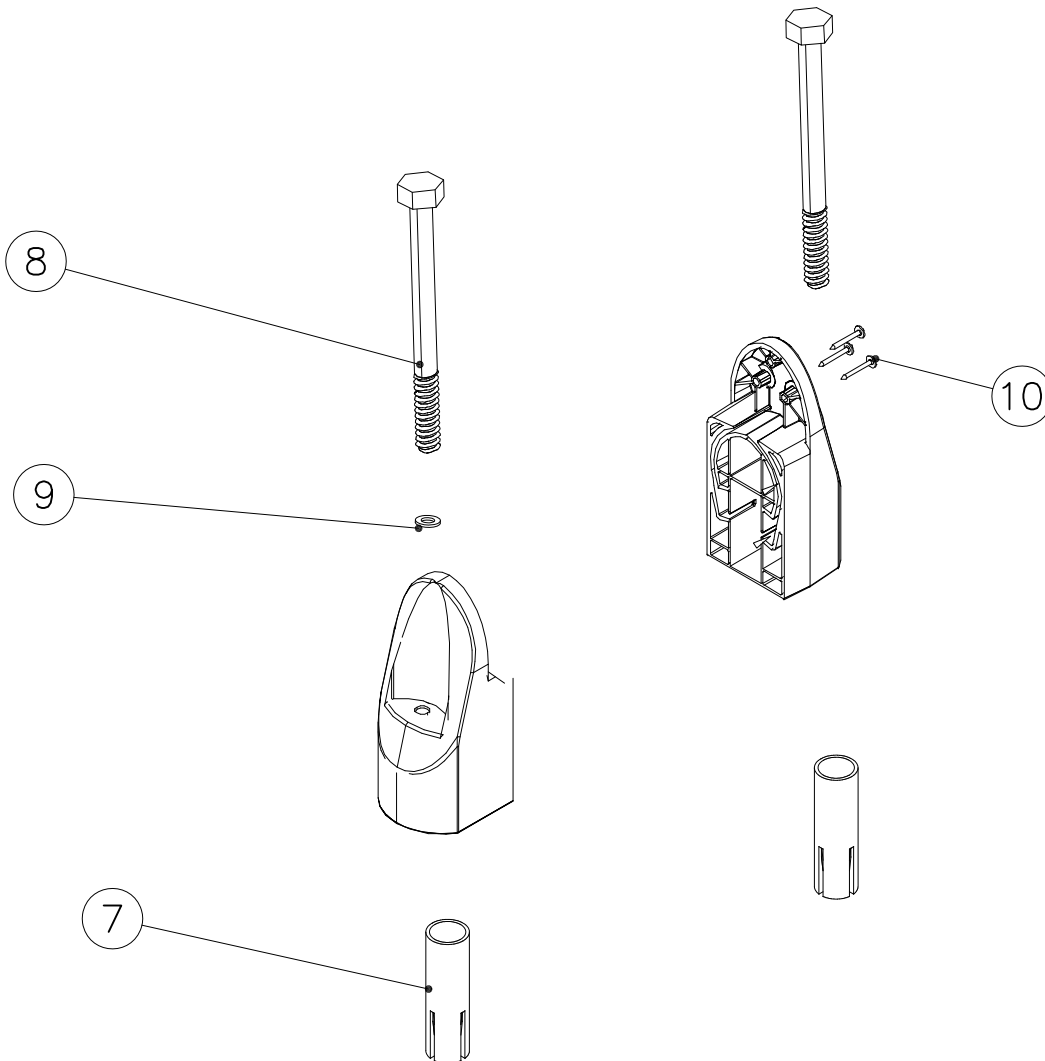

LAPPSET

SURFACE FOUNDATION

DIAGONAL SLIDE WOOD

DATE: 21.9.2016 4(5)

○ 901879	PCS	7 909509	PCS	8 909139	PCS	9 980154	PCS	10 980128	PCS
	2		2		2		4		6
		M12x50		M12x130		Ø24/13		Ø7x40