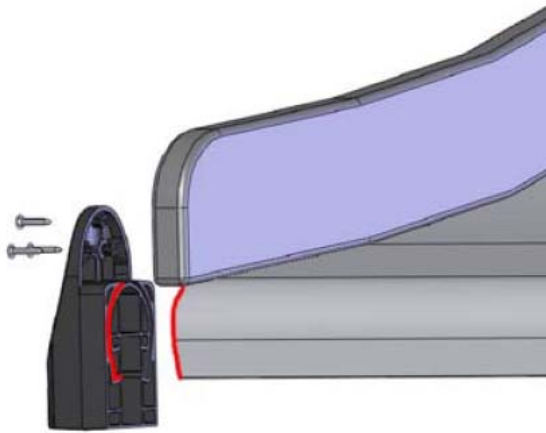

LAPPSET

SURFACE FOUNDATION

DIAGONAL SLIDE WOOD

DATE: 21.9.2016 4(5)

○ 901879	PCS	7 909509	PCS	8 909139	PCS	9 980154	PCS	10 980128	PCS
	2		2		2		4		6
		M12x50		M12x130		Ø24/13		Ø7x40	

DET 7

Insert sheet metal IN to the plastic cover.