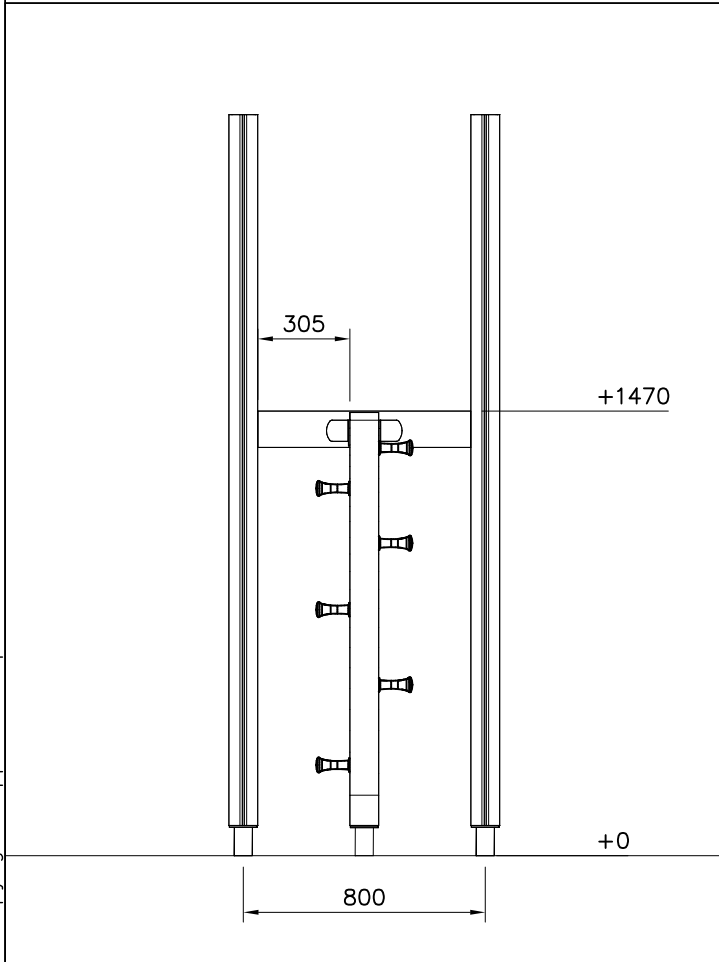

① 706475	PCS	② 980128	PCS
	1		6
		Ø7x40	
③ 909256	PCS		PCS
	6		
		Ø16/8.4	
	PCS		PCS
	PCS		PCS

OPTIONS		
706475	706475-602	DARK BROWN
	706475-603	LIGHT BROWN
	706475-604	LIGHT GRAY