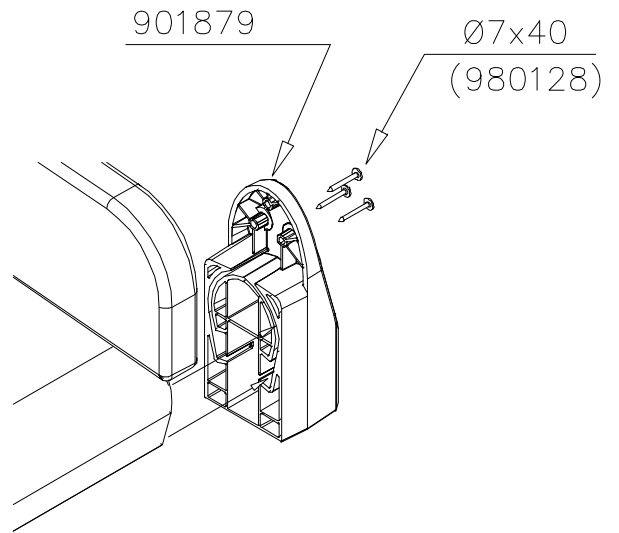

LAPPSET

SURFACE FOUNDATION

DIAGONAL SLIDE WOOD

DATE: 21.9.2016 4(5)

○ 901879	PCS	7 909509	PCS	8 909139	PCS	9 980154	PCS	10 980128	PCS
	2		2		2		4		6
		M12x50		M12x130		Ø24/13		Ø7x40	

DET 7

Insert sheet metal IN to the plastic cover.