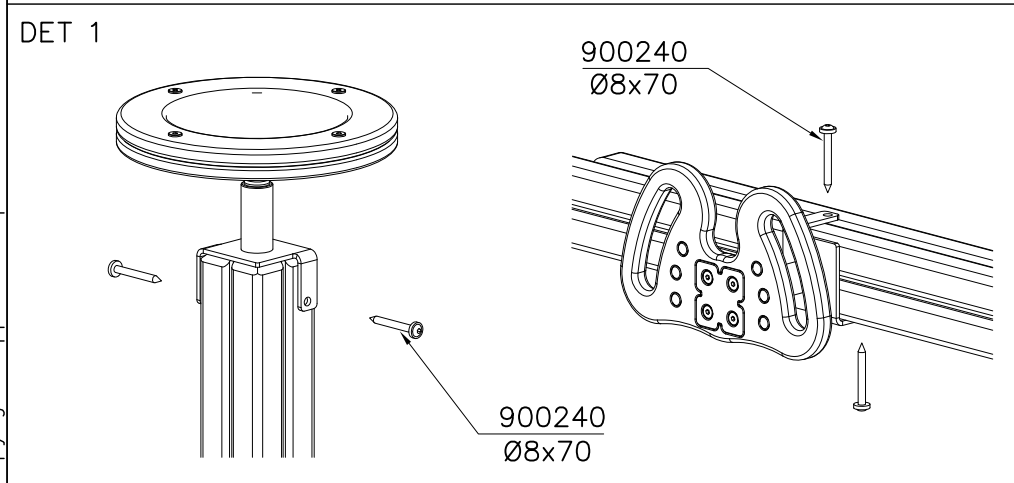

① 900240	PCS		PCS
	2		
Ø8x70			
	PCS		PCS
	PCS		PCS
○ 707302	PCS	○ 707303	PCS
	1		1
○ 707304	PCS	○ 707305	PCS
	1		1
	PCS		PCS
	PCS		PCS