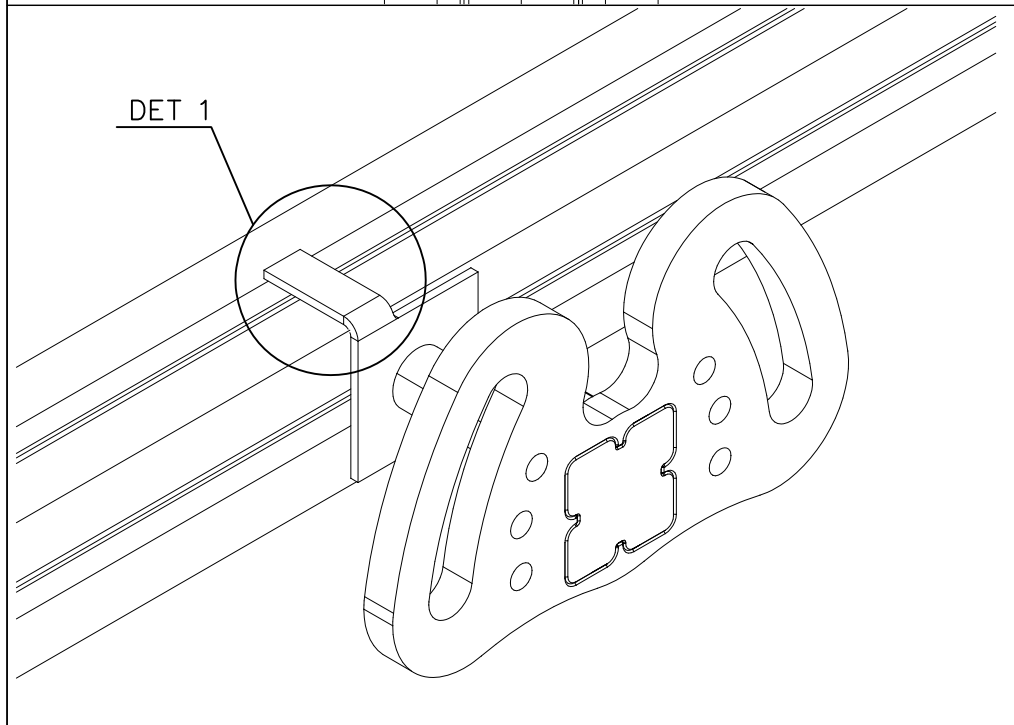

① 900240	PCS		PCS
	2		
Ø8x70			
	PCS		PCS
	PCS		PCS
○ 707302	PCS	○ 707303	PCS
	1		1
○ 707304	PCS	○ 707305	PCS
	1		1
	PCS		PCS
	PCS		PCS