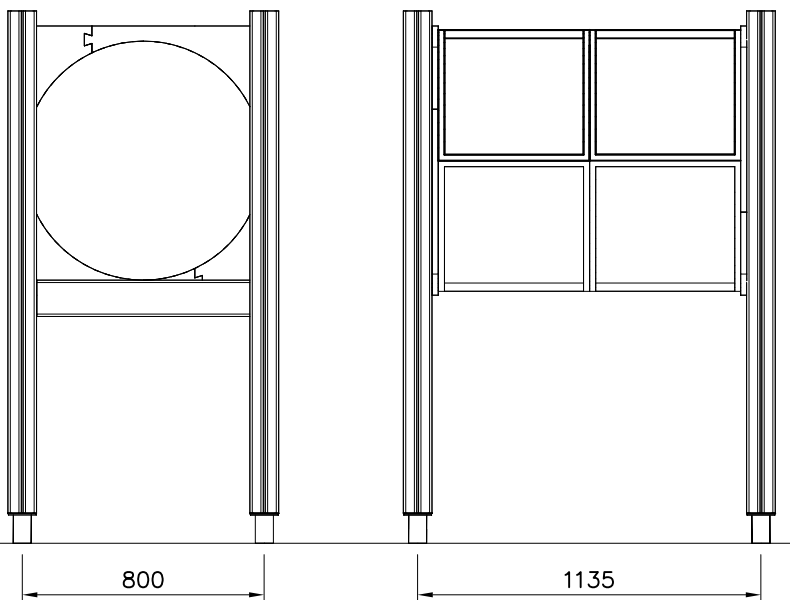

DET 1

DET 2 M8x60
(909866)

DET 3

DETAILS IN TUBE INSTALLATION GENERAL PAGE

① 905112	PCS 112	② 900240	PCS 26
Ø22		Ø8x70	
③ 903533	PCS 12	④ 905831	PCS 112
SRL12		Ø32x19	
⑤ 909205	PCS 40	⑥ 909208	PCS 32
M8x60		M8	
⑦ 909866	PCS 32	⑧ 980150	PCS 40
M8x60		M8	
○ 707918	PCS 8	○ 905829	PCS 4
20x275x640		Transparent	
		○ COLOR	PCS 4