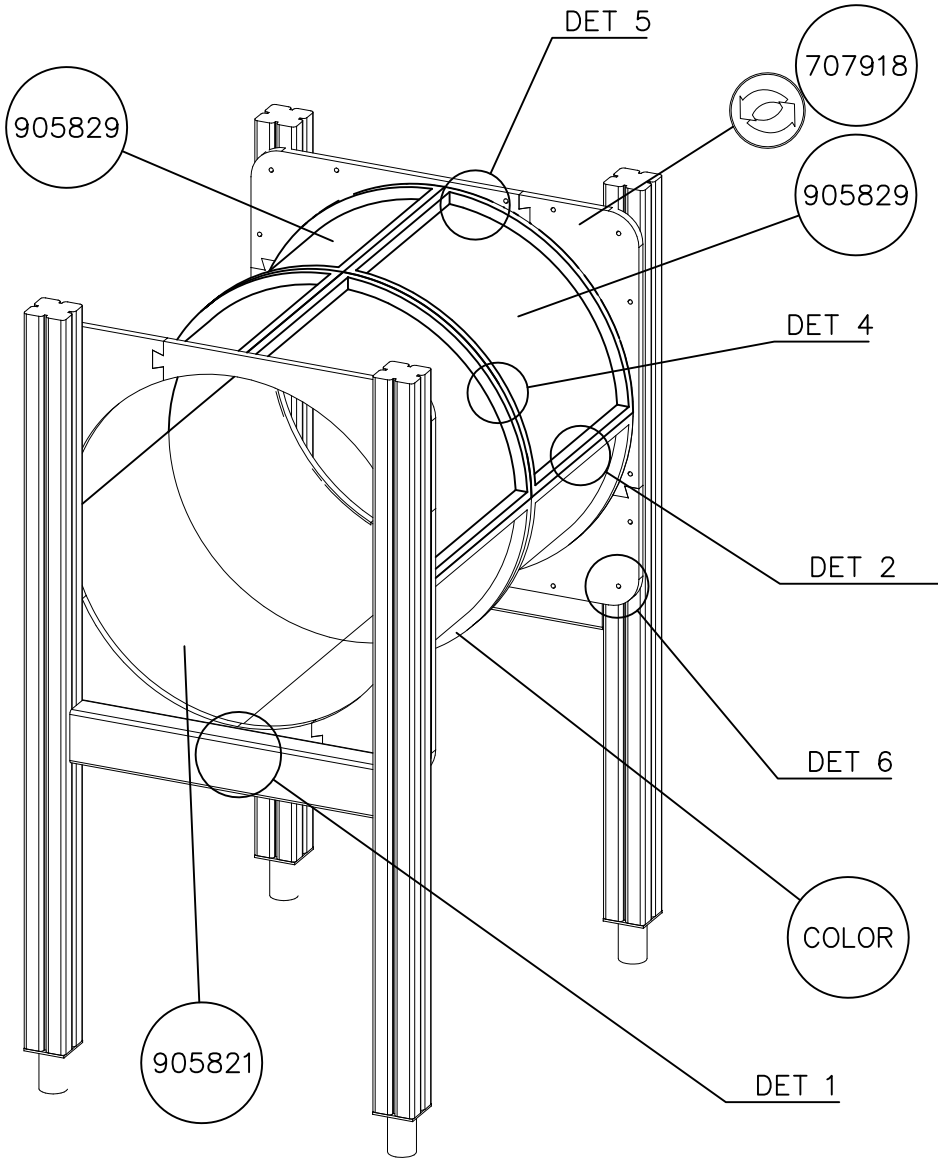

DET 1

DET 2 M8x60
(909866)

DET 3

DETAILS IN TUBE INSTALLATION GENERAL PAGE

① 905112	PCS 112	② 900240	PCS 26
Ø22		Ø8x70	
③ 903533	PCS 12	④ 905831	PCS 112
SRL12		Ø32x19	
⑤ 909205	PCS 40	⑥ 909208	PCS 32
M8x60		M8	
⑦ 909866	PCS 32	⑧ 980150	PCS 40
M8x60		M8	
○ 707918	PCS 8	○ 905829	PCS 4
20x275x640		Transparent	
		○ COLOR	PCS 4