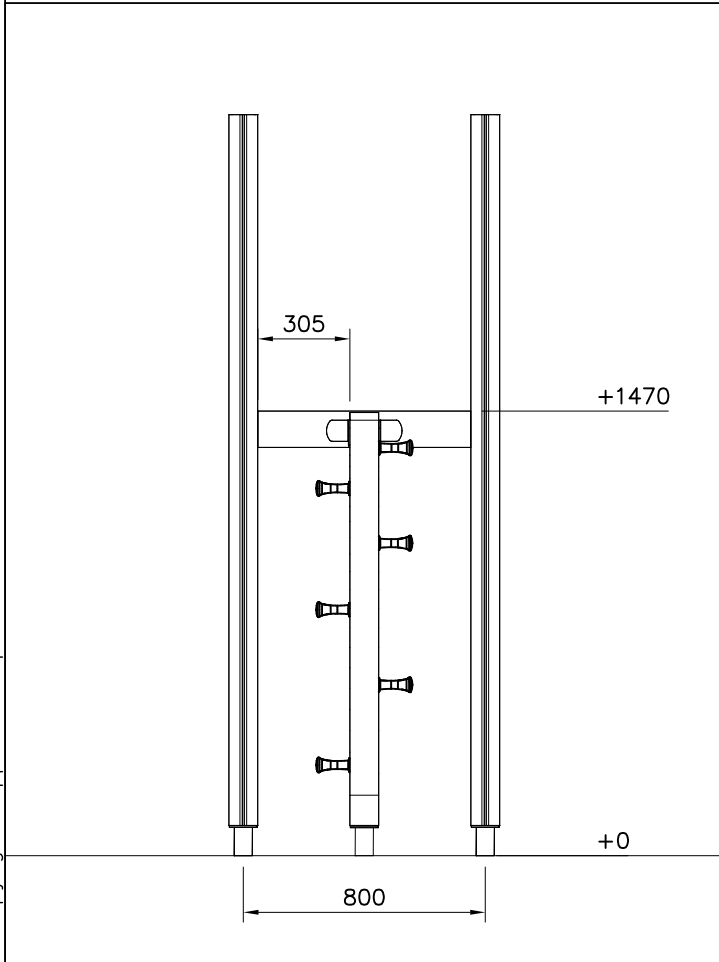

① 706475	PCS	② 980128	PCS
	1		6
		Ø7x40	
③ 909256	PCS		PCS
	6		
		Ø16/8.4	
	PCS		PCS
	PCS		PCS

OPTIONS	
706475	
	706475-602 DARK BROWN
	706475-603 LIGHT BROWN
	706475-604 LIGHT GRAY