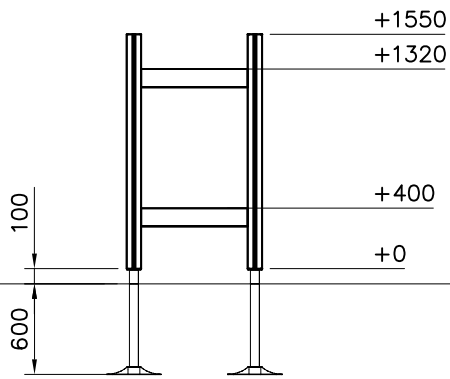

Grid size = 1000 mm

DET 1	DET 2	DET 3	
			

DATE: 5.5.2020

DATE: 5.5.2020

1:50

A

B

C

1:50

A

B

C

D

① 903176	PCS	② 909850	PCS
	4		4
		M8x25	
③ 909256	PCS	④ 909633	PCS
	8		4
Ø16/8.4x1.6		M8	
⑤ 980123	PCS		PCS
	4		
Ø7x60			

*Note:

No gaps between:
8–25mm
89–230mm