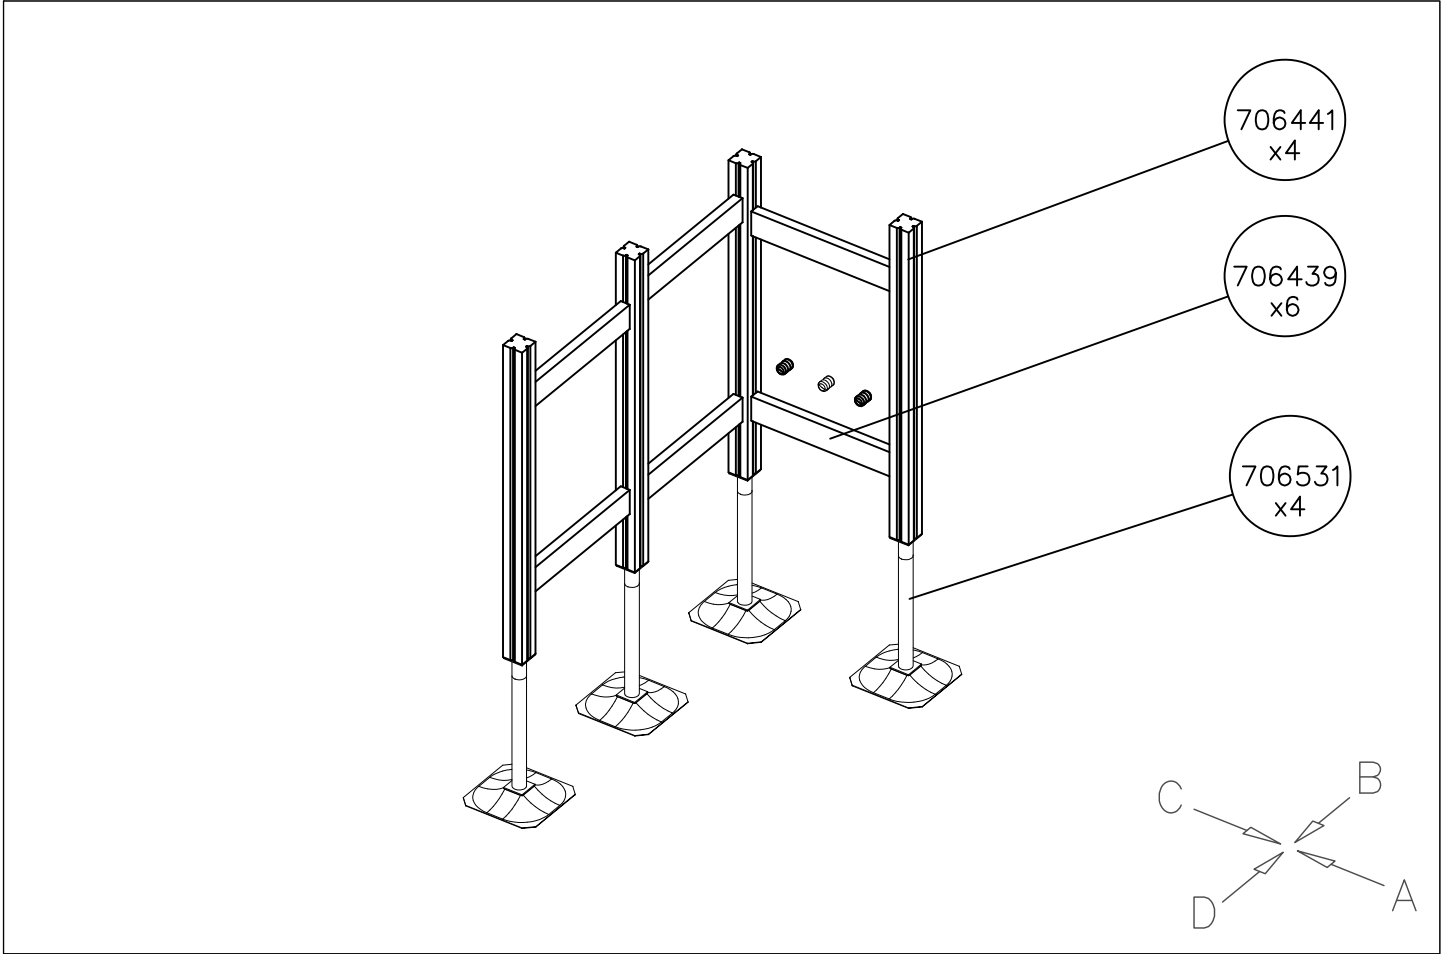

Grid size = 1000 mm

DET 1	DET 2	DET 3	
			

DATE: 5.5.2020

DATE: 5.5.2020

1:50

A

B

C