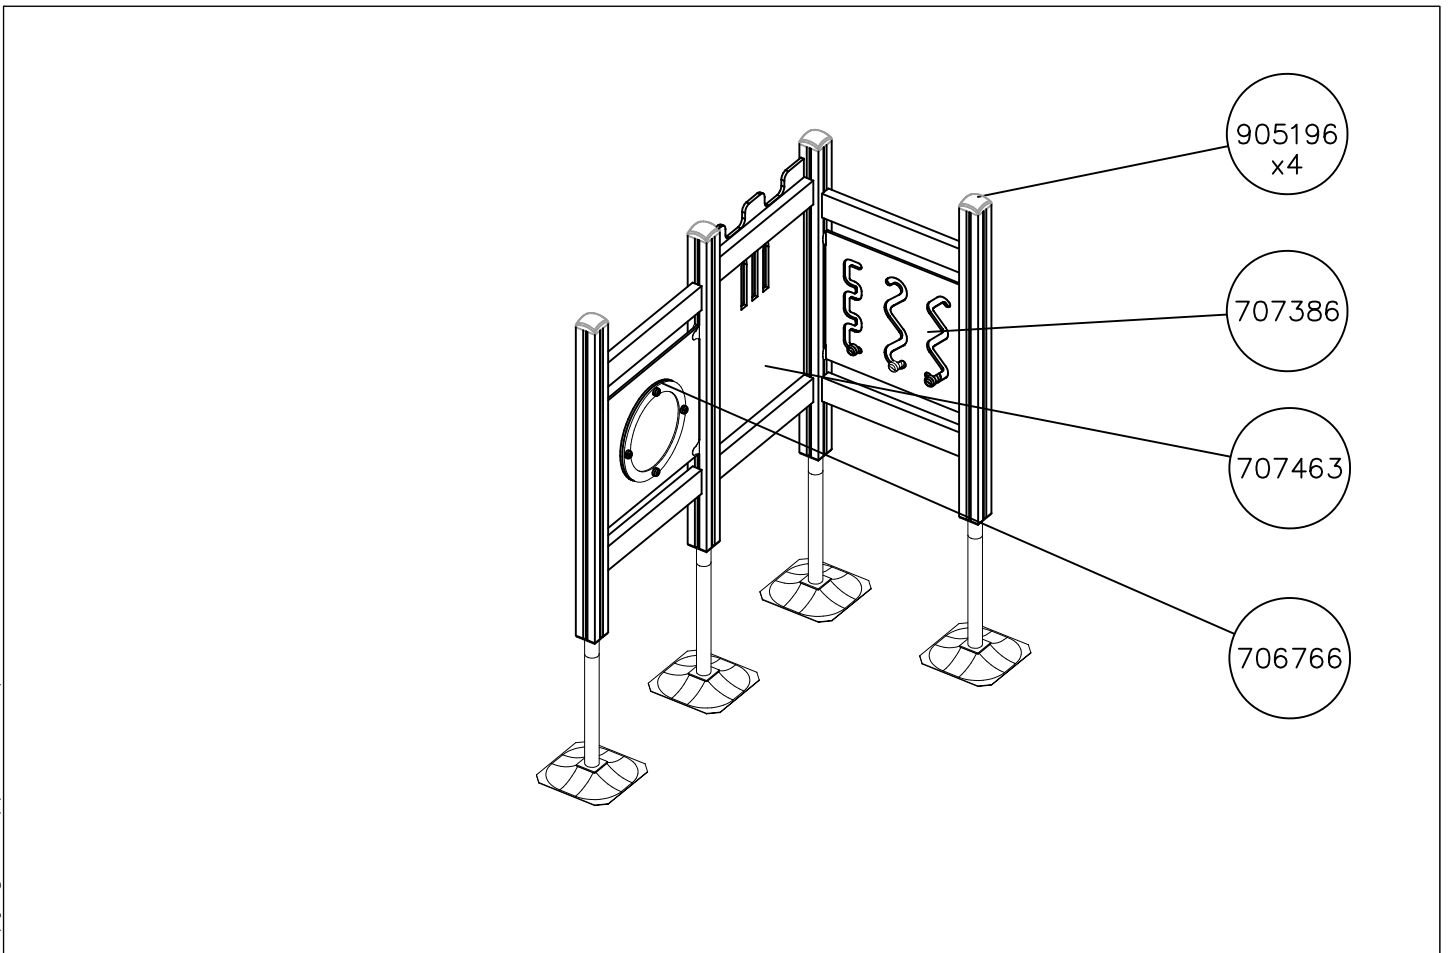

Grid size = 1000 mm

DET 1	DET 2	DET 3	
			

DATE: 5.5.2020

DATE: 5.5.2020

1:50

A

B

C