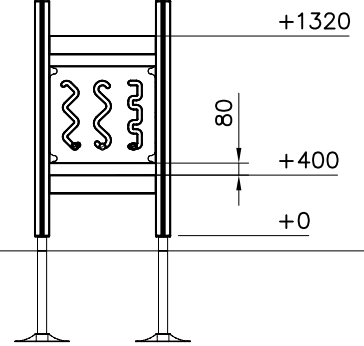

Grid size = 1000 mm

DET 1	DET 2	DET 3	
			

DATE: 5.5.2020

DATE: 5.5.2020

1:50

A

B

C

1:50

A

B

C

D

① 903176	PCS	② 909850	PCS
	4		4
		M8x25	
③ 909256	PCS	④ 909633	PCS
	8		4
Ø16/8.4x1.6		M8	
⑤ 980123	PCS		PCS
	4		
Ø7x60			

*Note:

No gaps between:
8–25mm
89–230mm