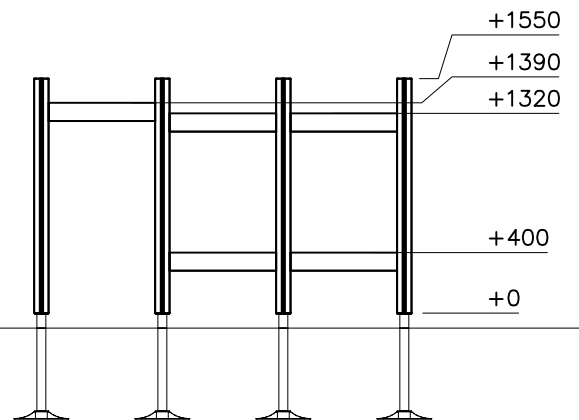

DATE: 5.5.2020

1:50

A

B

C

D