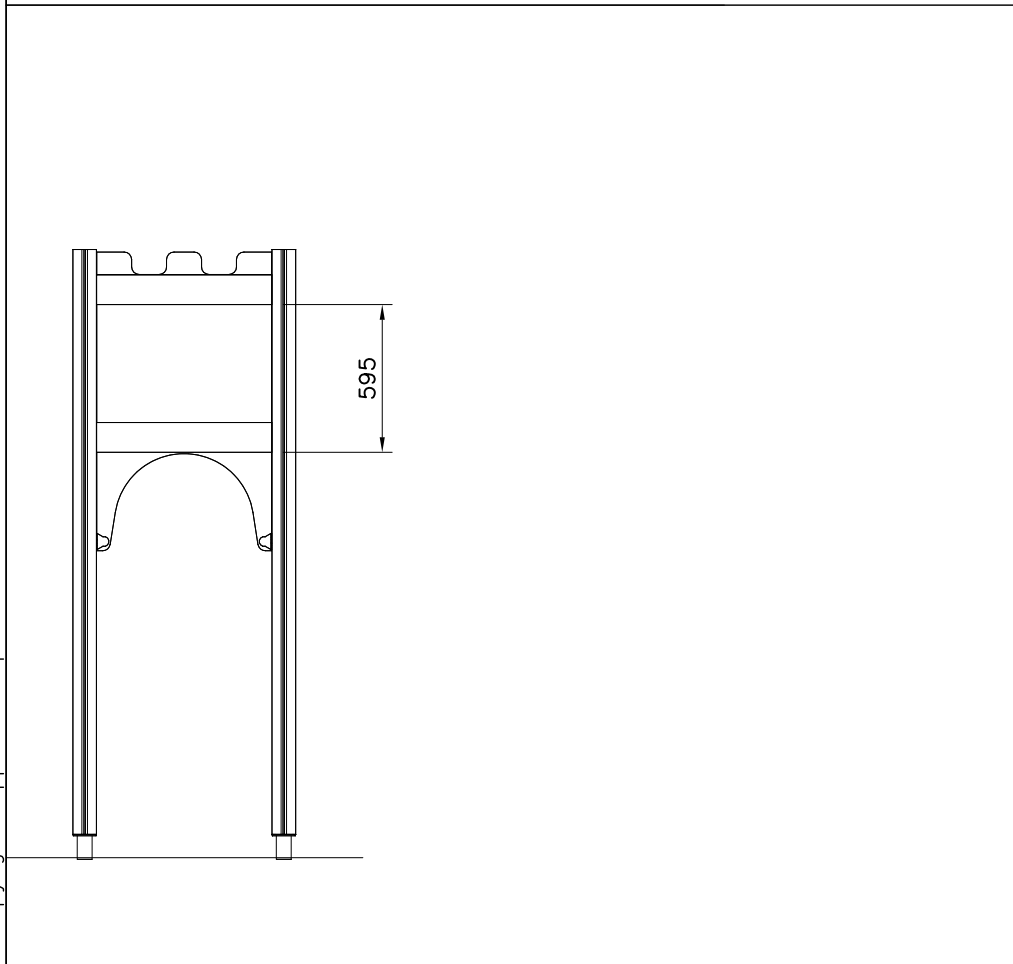

COLOR OPTIONS	
-605	DARK GRAY
-606	LIGHT GRAY
-607	RED
-608	BLUE
-610	YELLOW
-611	LIME
-609	GREEN
-612	FUXIA