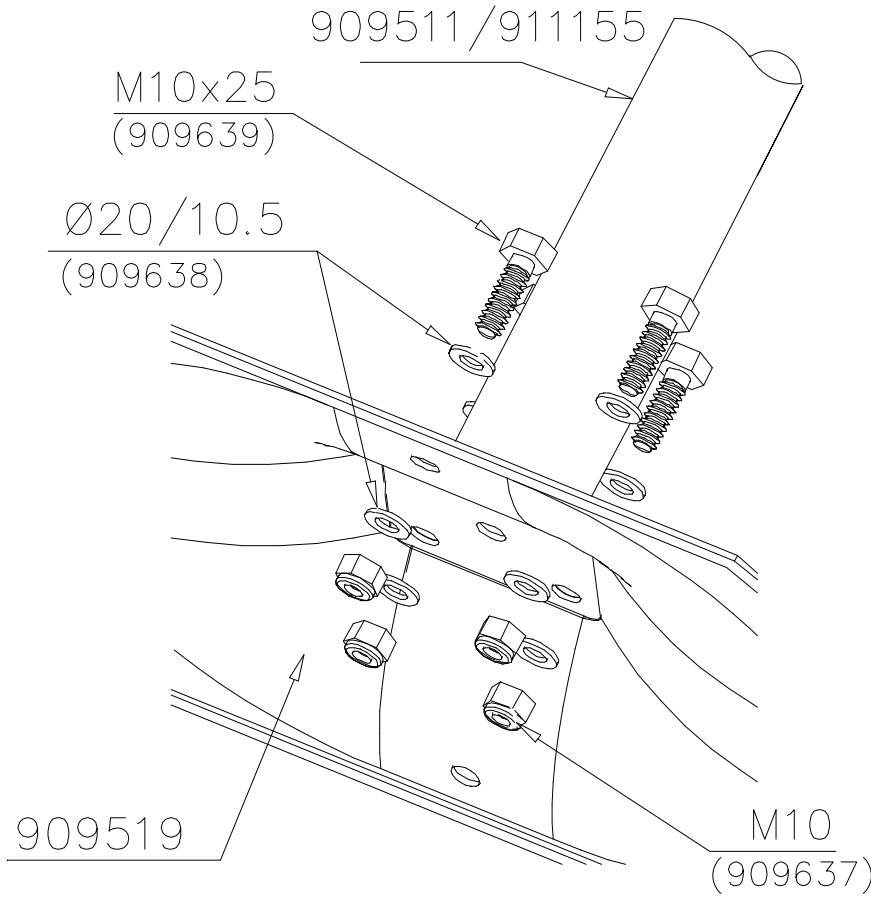

Product label is delivered by one of following ways:**1) Metal product label and screws**

- Fasten the label with screws.

2) Label sticker

- Clean the painted metal or plywood surface from dirt and moisture. Fasten the sticker as shown in the figure 2.
- Note. Do not attach the sticker to rough surfaced laminate or painted wood.

② 905104	PCS		PCS
	4		
 M10	PCS		PCS

905104

LAPPSET® DEEP FOUNDATION

FOOT

DATE: 15.5.2018

1(1)

①	909511	PCS	②	909519	PCS
		1			1
	90x90x650			50x380x380	

③	909637	PCS	④	909638	PCS
		4			8
	M10			Ø20/10.5	

⑤	909639	PCS	⑥	905104	PCS
		4			4
	M10x25			M10	

OPTION FOOT

①	911155	PCS			PCS
		1			
	90x90x650				