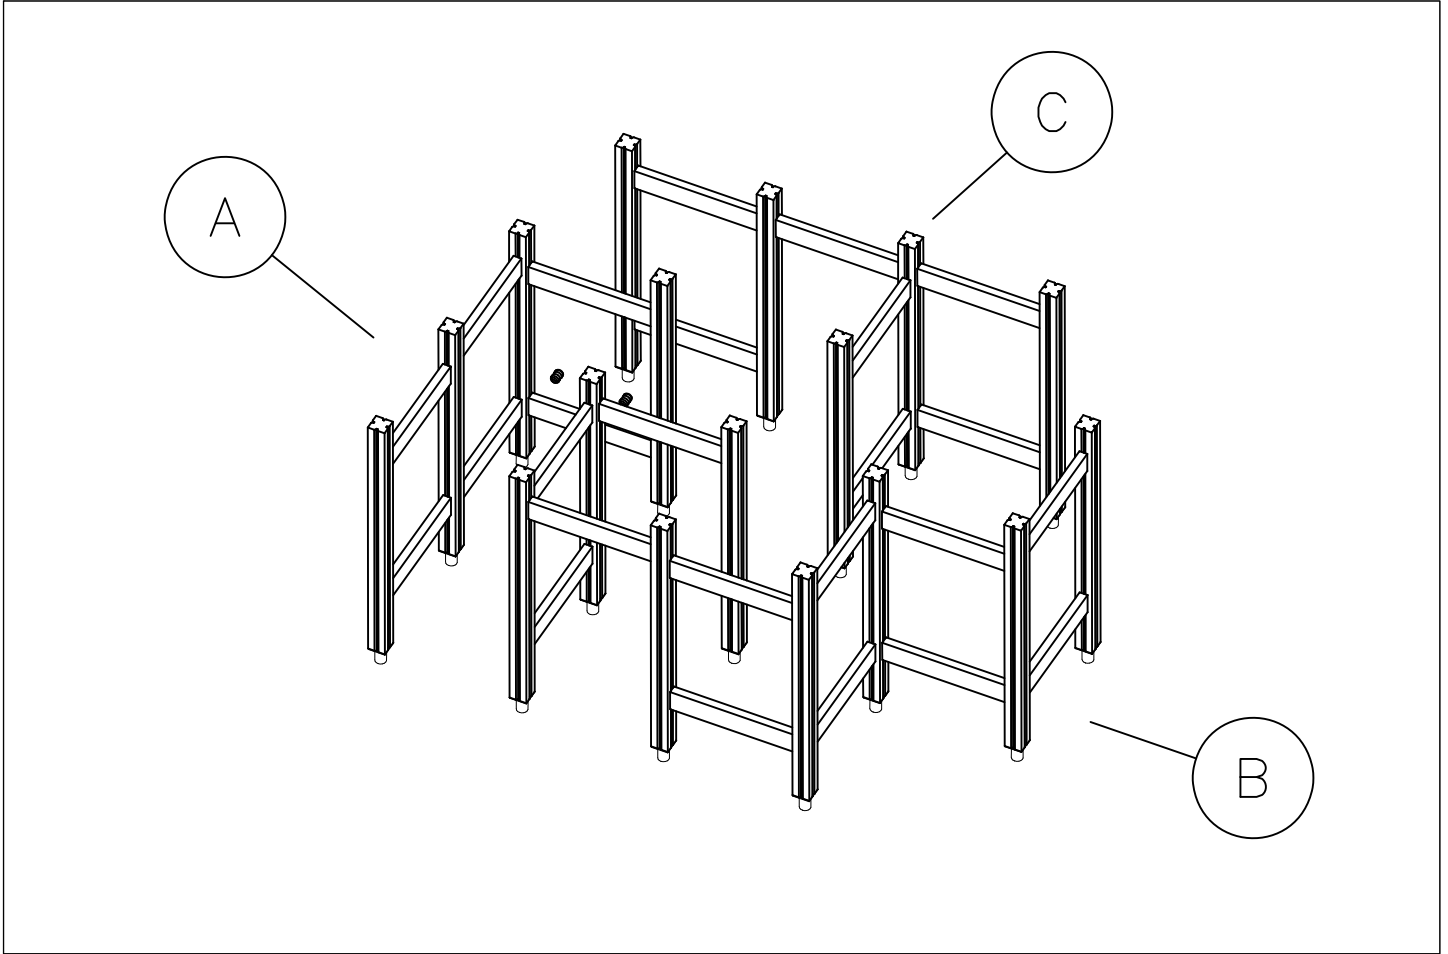

Grid size = 1000 mm

DET 1	DET 2	DET 3	
			

DATE: 5.5.2020

DATE: 5.5.2020

1:50

A

B

C