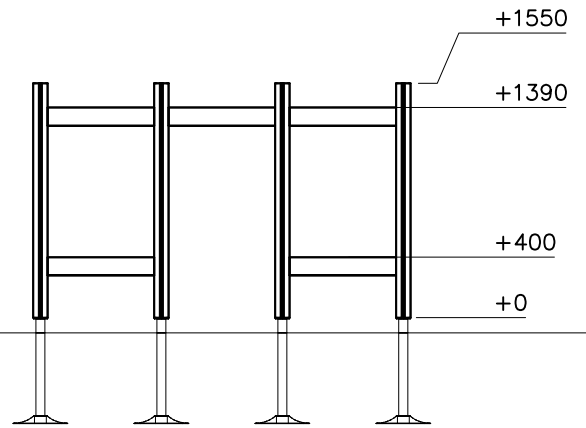

Grid size = 1000 mm

DET 1	DET 2	DET 3	
			

DATE: 5.5.2020

DATE: 5.5.2020

1:50

A

B

C

1:50

A

B

C

D

① 903176	PCS	② 909850	PCS
	4		4
		M8x25	
③ 909256	PCS	④ 909633	PCS
	8		4
Ø16/8.4x1.6		M8	
⑤ 980123	PCS		PCS
	4		
Ø7x60			

*Note:

No gaps between:
8–25mm
89–230mm