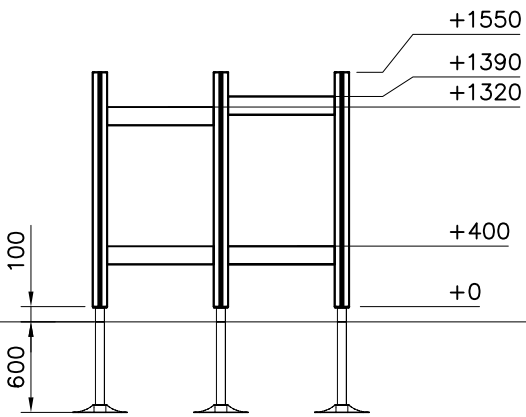

Grid size = 1000 mm

DET 1	DET 2	DET 3	
			

DATE: 5.5.2020

DATE: 5.5.2020

1:50

A

B

C

1:50

A

B

C

D

① 903176	PCS	② 909850	PCS
	4		4
		M8x25	
③ 909256	PCS	④ 909633	PCS
	8		4
Ø16/8.4x1.6		M8	
⑤ 980123	PCS		PCS
	4		
Ø7x60			

*Note:

No gaps between:
8–25mm
89–230mm