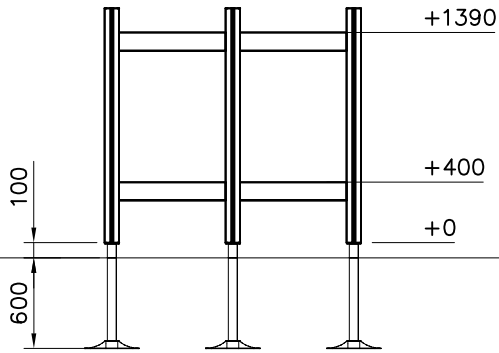

DATE: 5.5.2020

1:50

A

B