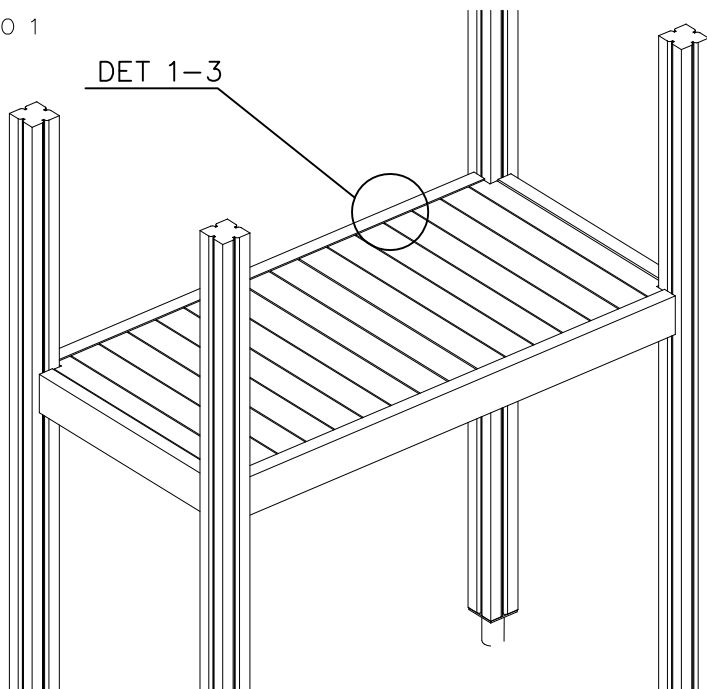

OPTIO 2

OPTIO 1