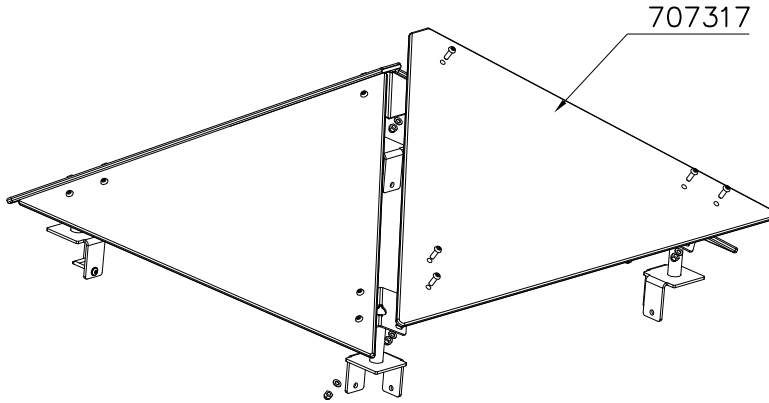

DET 2

DET 3

PLATE COLOR OPTIONS

707316

10x572x949

- -701 BLUE
- -702 YELLOW
- -703 LIME
- -704 DARK GRAY
- -705 LIGHT GRAY
- -706 RED
- -707 GREEN
- -708 FUXIA

IF PRODUCT HAS A SLIDE,
THEN THE SAME COLOR AS
START-OFF PLATES

707317

10x591x1013

- -701 BLUE
- -702 YELLOW
- -703 LIME
- -704 DARK GRAY
- -705 LIGHT GRAY
- -706 RED
- -707 GREEN
- -708 FUXIA

IF PRODUCT HAS A WALLS,
THEN THE SAME COLOR AS
WALL PLATES