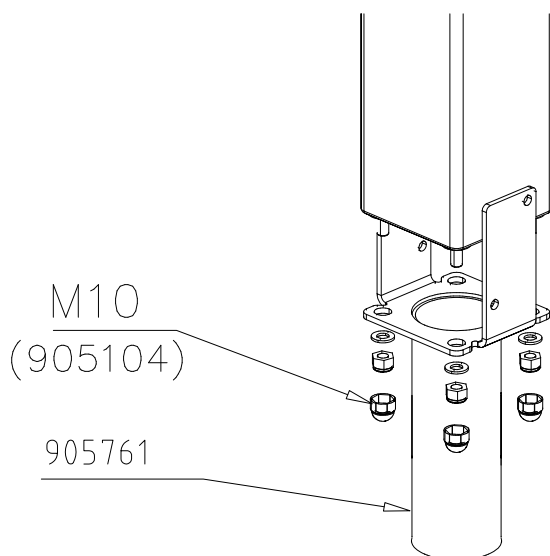

DET 7

DET 8

DET 9

LAPPSET® CONC. FOUNDATION

FOOT 120x120 POST & BEAM

DATE: 21.4.2016

4A

 M10	① 905104	PCS		PCS
		4		
		PCS		PCS
		PCS		PCS
		PCS		PCS
 CONCRETE	○ 905761	PCS		PCS