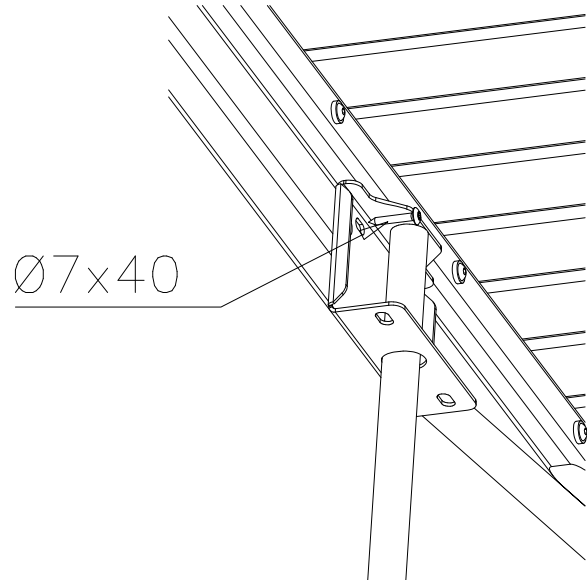

DET 7

DET 8

DET 9

LAPPSET® CONC. FOUNDATION

FOOT 120x120 POST & BEAM

DATE: 21.4.2016

4A

 M10	① 905104	PCS		PCS
		4		
		PCS		PCS
		PCS		PCS
		PCS		PCS
 CONCRETE	○ 905761	PCS		PCS