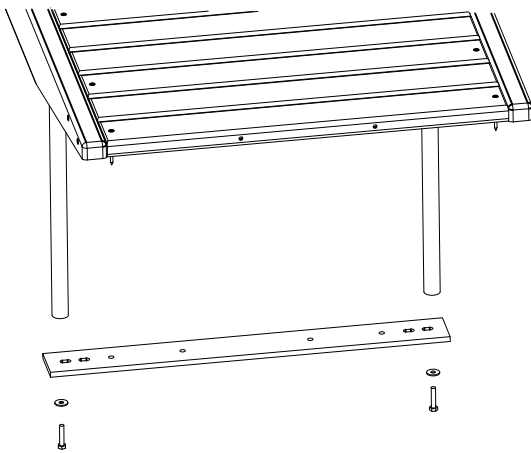

DET 7

DET 8

DET 9

LAPPSET® CONC. FOUNDATION

FOOT 120x120 POST & BEAM

DATE: 21.4.2016

4A

 M10	① 905104	PCS		PCS
		4		
		PCS		PCS
		PCS		PCS
		PCS		PCS
 CONCRETE	○ 905761	PCS		PCS