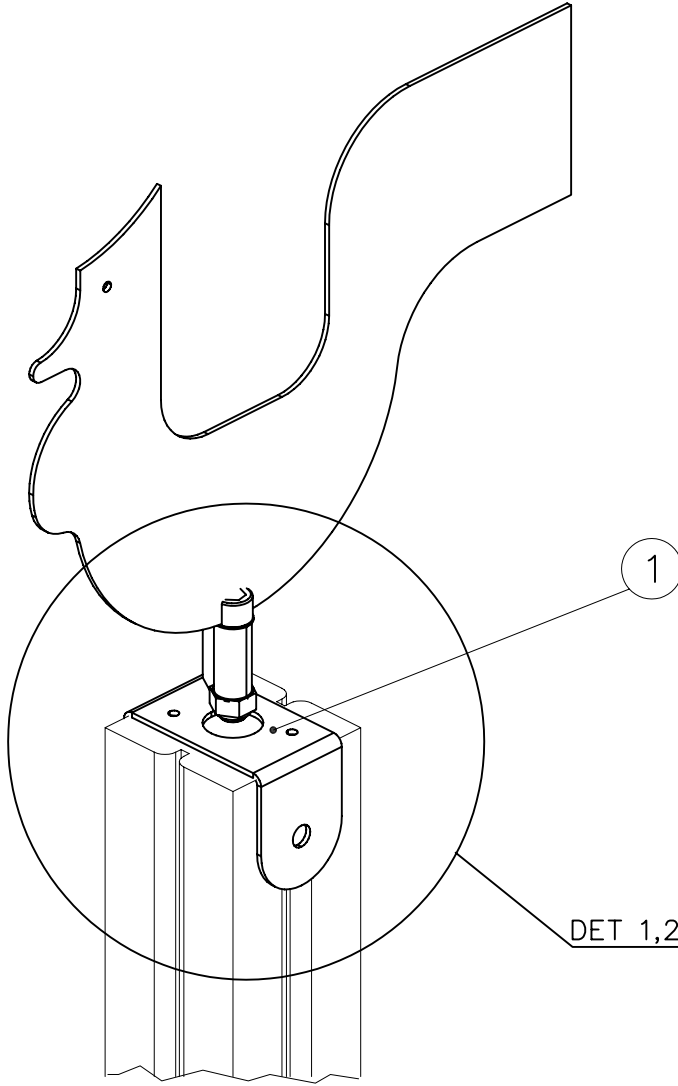

① 907082	PCS 1	② 900240	PCS 2
		Ø8x70	
③ 980106	PCS 2		PCS
5x40			
	PCS		PCS
	PCS		PCS
	PCS		PCS
○ 007120	PCS 1	○ 007121	PCS 1
○ 007122	PCS 1	○ 007123	PCS 1
○ 007124	PCS 1	○ 007125	PCS 1