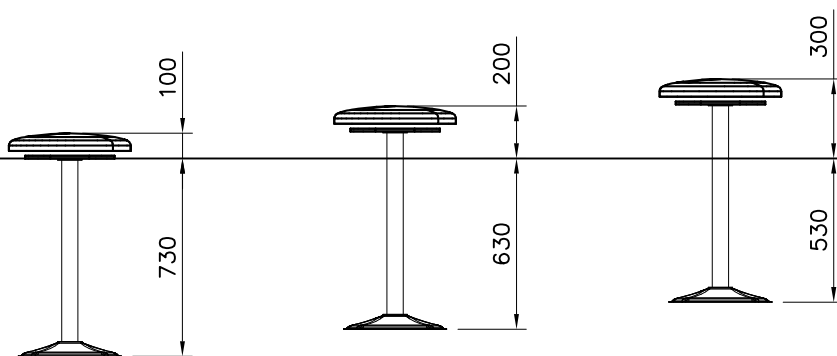

Step can be installed in different heights between 100 and 300 mm.

① 900733	PCS	② 903236	PCS
	1		4
Ø450x85		Ø30/10.5x2.5	
③ 906500	PCS	④ 909117	PCS
	4		4
M10x40		M8x100	
⑤ 909511	PCS	⑥ 909519	PCS
	1		1
90x90x650		50x380x380	
⑦ 909637	PCS	⑧ 909638	PCS
	8		16
M10		Ø20/10.5	
⑨ 909639	PCS	⑩ 909256	PCS
	4		4
M10x25		Ø16/8.4	
⑪ 980160	PCS	⑫ 707372	PCS
	4		1
M8		340x340x10	
	PCS		PCS
	PCS		PCS