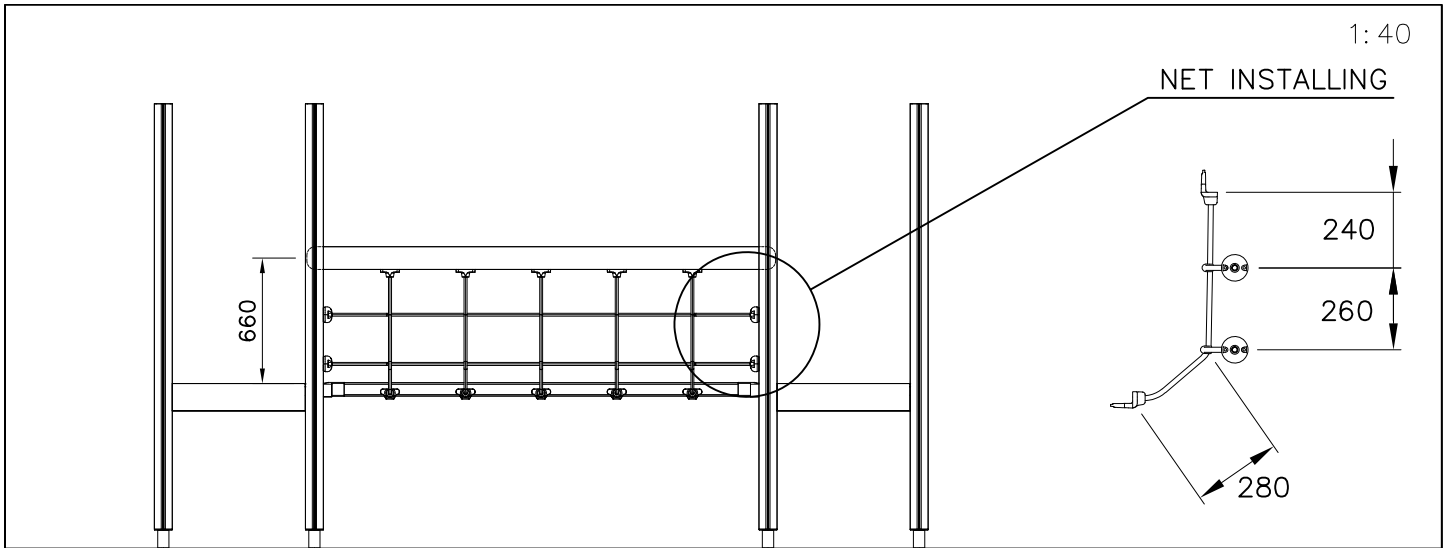

BOOM OPTIONS

707255

45x120x2480

707255-602	DARK BROWN
707255-603	LIGHT BROWN
707255-604	LIGHT GRAY
707255-605	DARK GRAY
707255-606	GRAY
707255-607	RED

707255-608	BLUE
707255-609	GREEN
707255-610	YELLOW
707255-611	LIME
707255-612	FUXIA