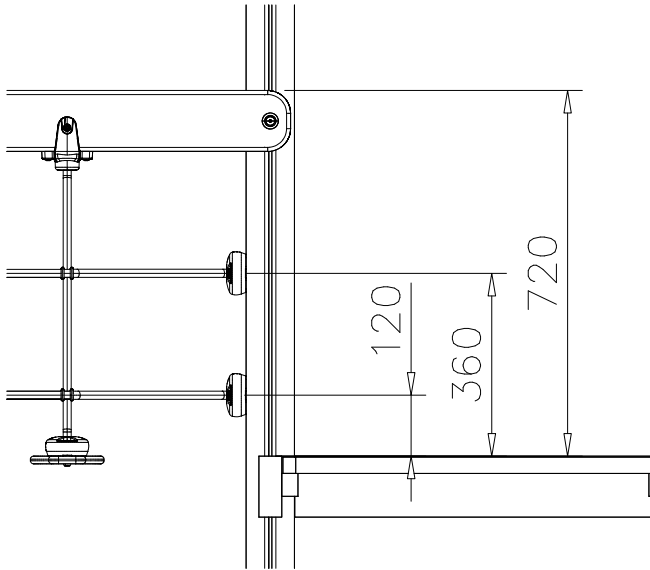

DET 2

DET 3

DET 1