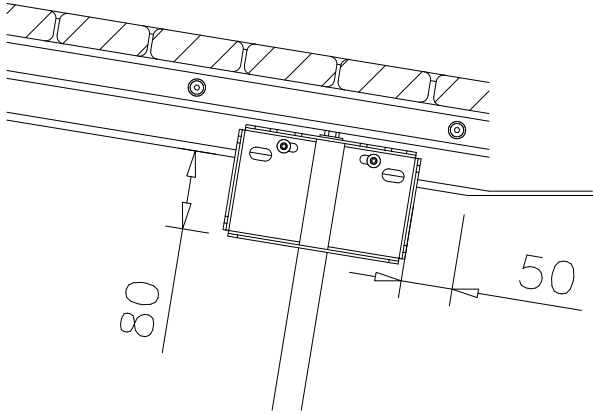

LAPPSET® FASTENER KIT

707888

DATE: 16.3.2021

3(3)

DEEP MOUNTING (704431)

DET 7