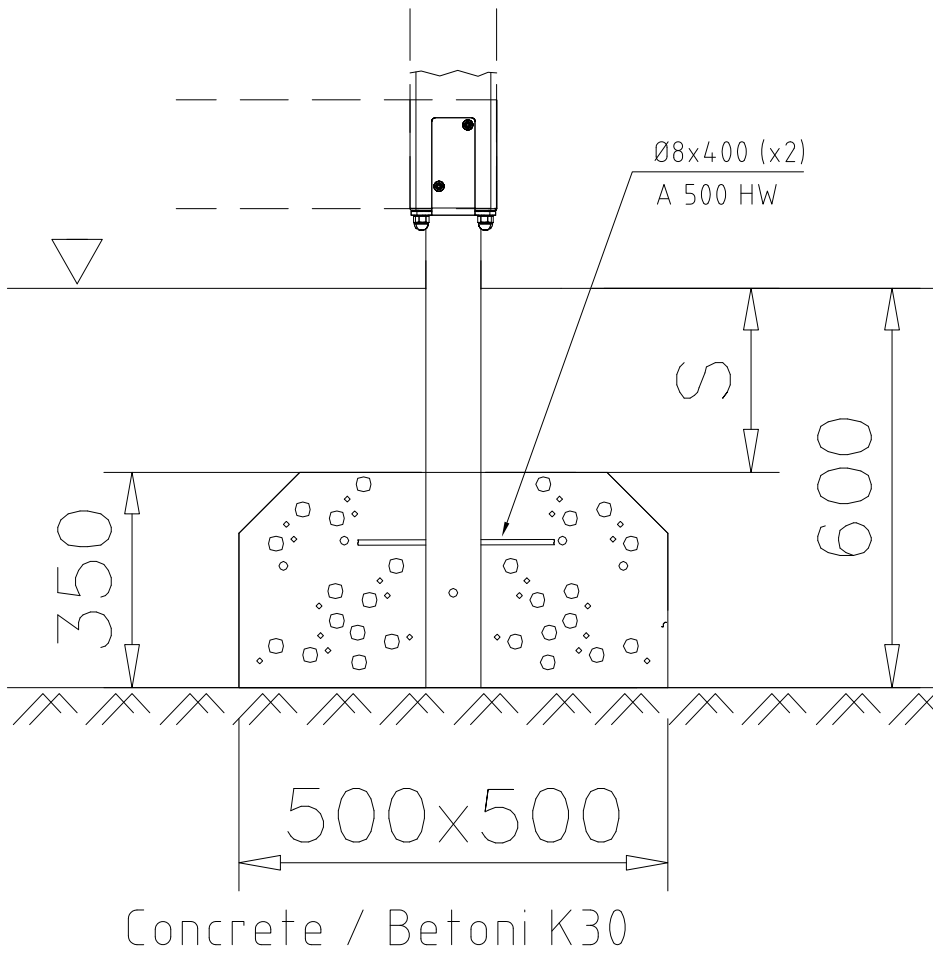

DET 7

DET 8

DET 9

LAPPSET® CONC. FOUNDATION

FOOT 120x120 POST & BEAM

DATE: 21.4.2016

4A

 M10	① 905104	PCS		PCS
		4		
		PCS		PCS
		PCS		PCS
		PCS		PCS
 CONCRETE	○ 905761	PCS		PCS