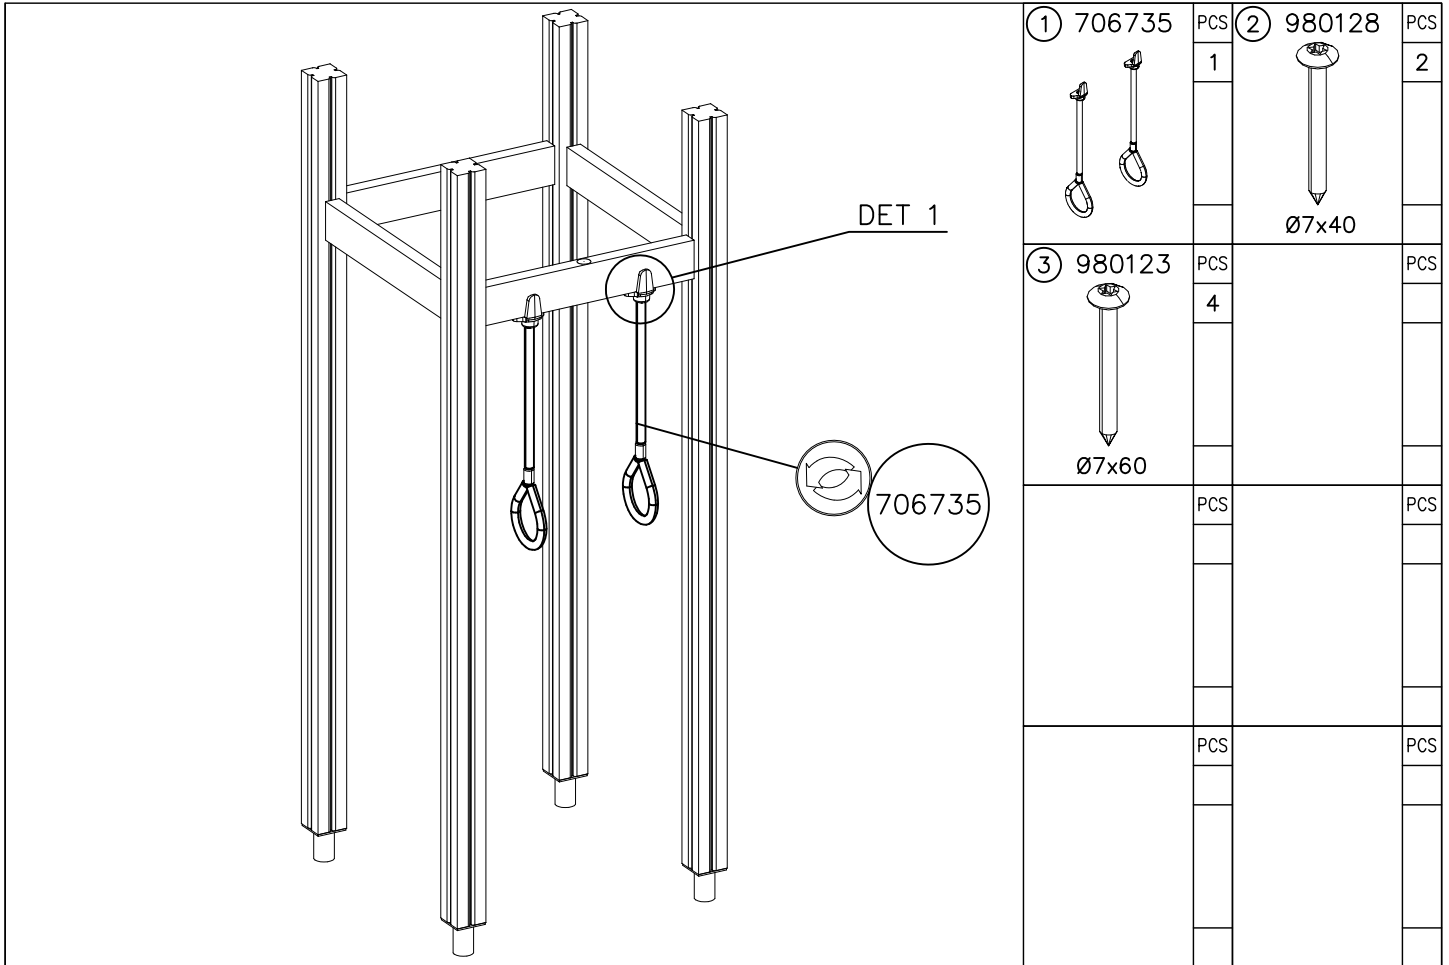

RINGS OPTIONS		
706735	706735-301	BLUE
	706735-302	RED
	706735-303	BEIGE
	706735-304	GRAY
	706735-305	BLACK
	706735-306	YELLOW