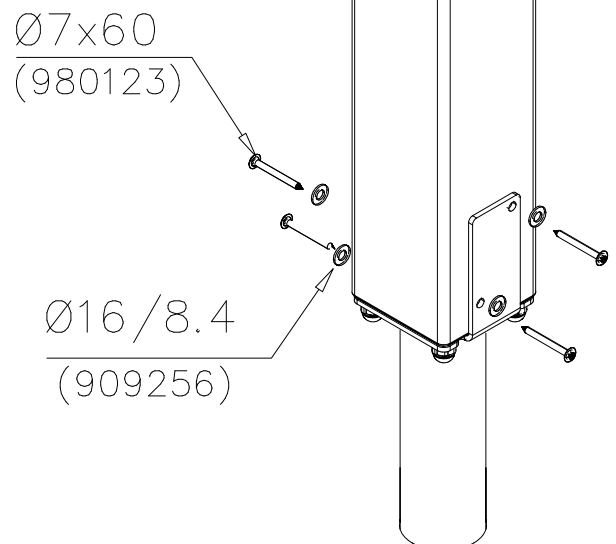

DET 7

DET 8

DET 9

LAPPSET® CONC. FOUNDATION

FOOT 120x120 POST & BEAM

DATE: 21.4.2016

4A

 M10	① 905104	PCS		PCS
		4		
		PCS		PCS
		PCS		PCS
		PCS		PCS
 CONCRETE	○ 905761	PCS		PCS