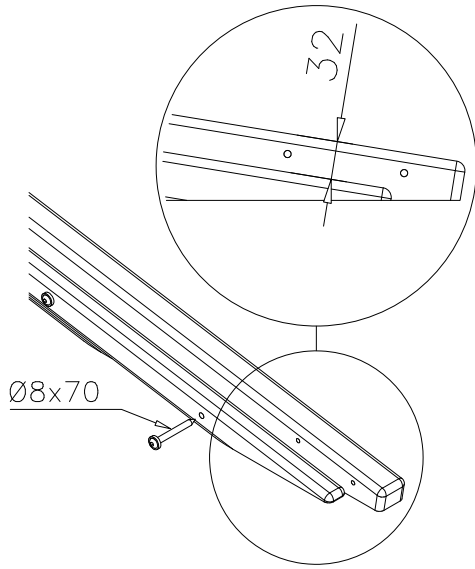

DET 3

LAPPSET® FASTENER KIT

707888

DATE: 16.3.2021

2(3)

DET 1