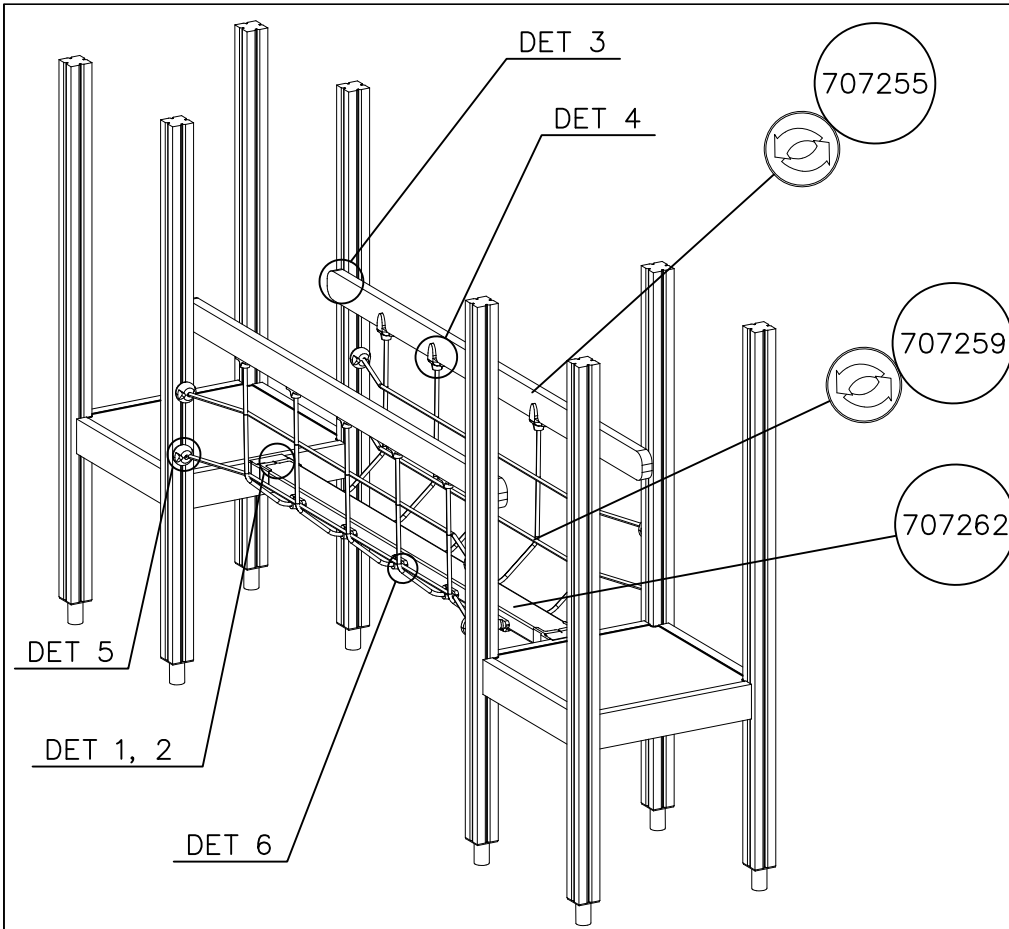

① 707255	PCS	② 707259	PCS
	2		2
45x120x2480		2340x800	
③ 707262	PCS	④ 980123	PCS
	1		40
		Ø7x60	
⑤ 980128	PCS	⑥ 909232	PCS
	28		4
Ø7x40		8x120	
⑦ 900240	PCS	⑧ 980151	PCS
	16		4
8x70		Ø16/8.4