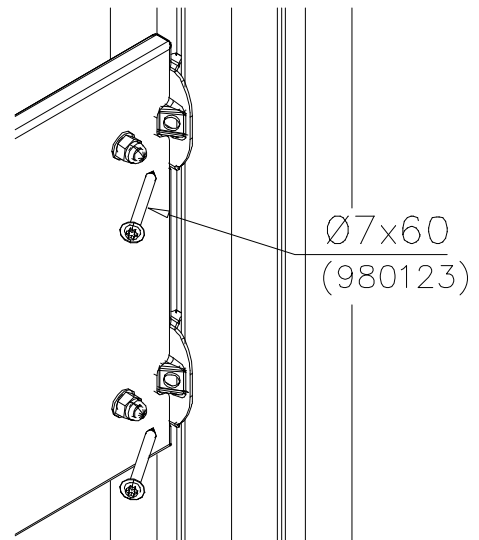

GAME WALL OPTIONS

706766	706772	706308	707453
640x702	640x702	640x702	640x702
707209	705705	707433	707386
640x702	640x702	640x702	640x702
709403	709358	709405	
640x702	640x702	420x702	

DET 1

DET 2