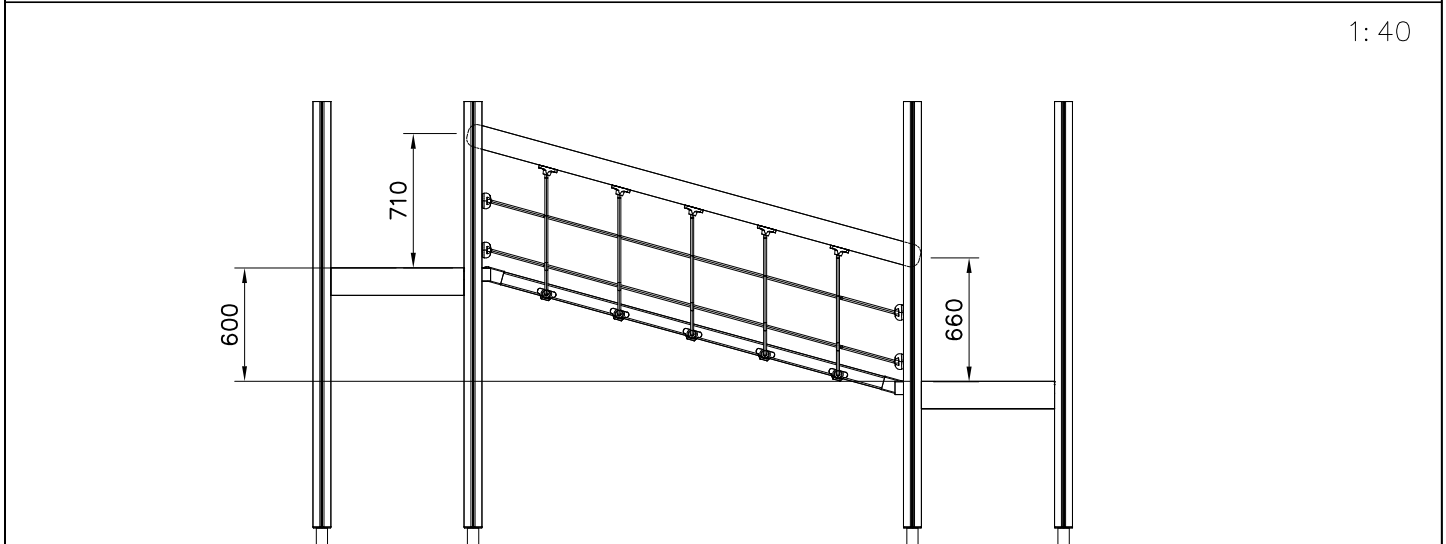

BOOM OPTIONS

707255

45x120x2480

707255-602	DARK BROWN
707255-603	LIGHT BROWN
707255-604	LIGHT GRAY
707255-605	DARK GRAY
707255-606	GRAY
707255-607	RED

707255-608	BLUE
707255-609	GREEN
707255-610	YELLOW
707255-611	LIME
707255-612	FUXIA