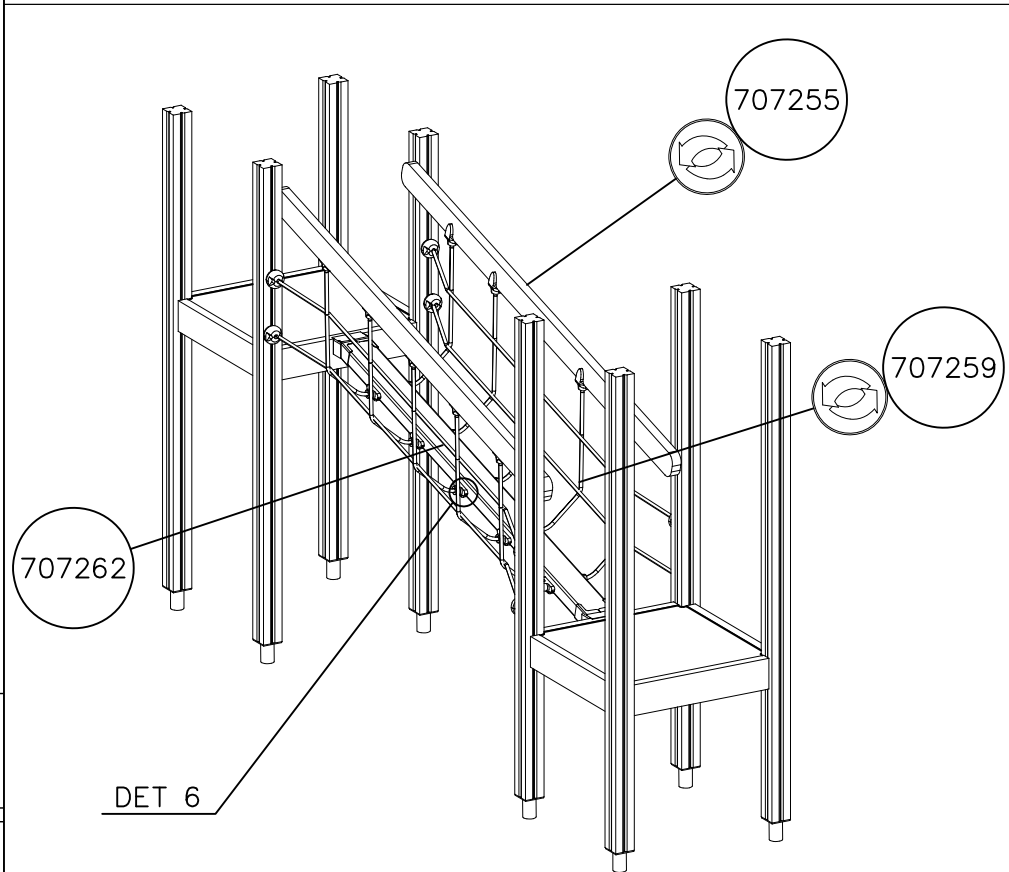

⑨ 905083	PCS	⑩ 905112	PCS
	4		8
Ø32		Ø22	
	PCS		PCS
	PCS		PCS
	PCS		PCS