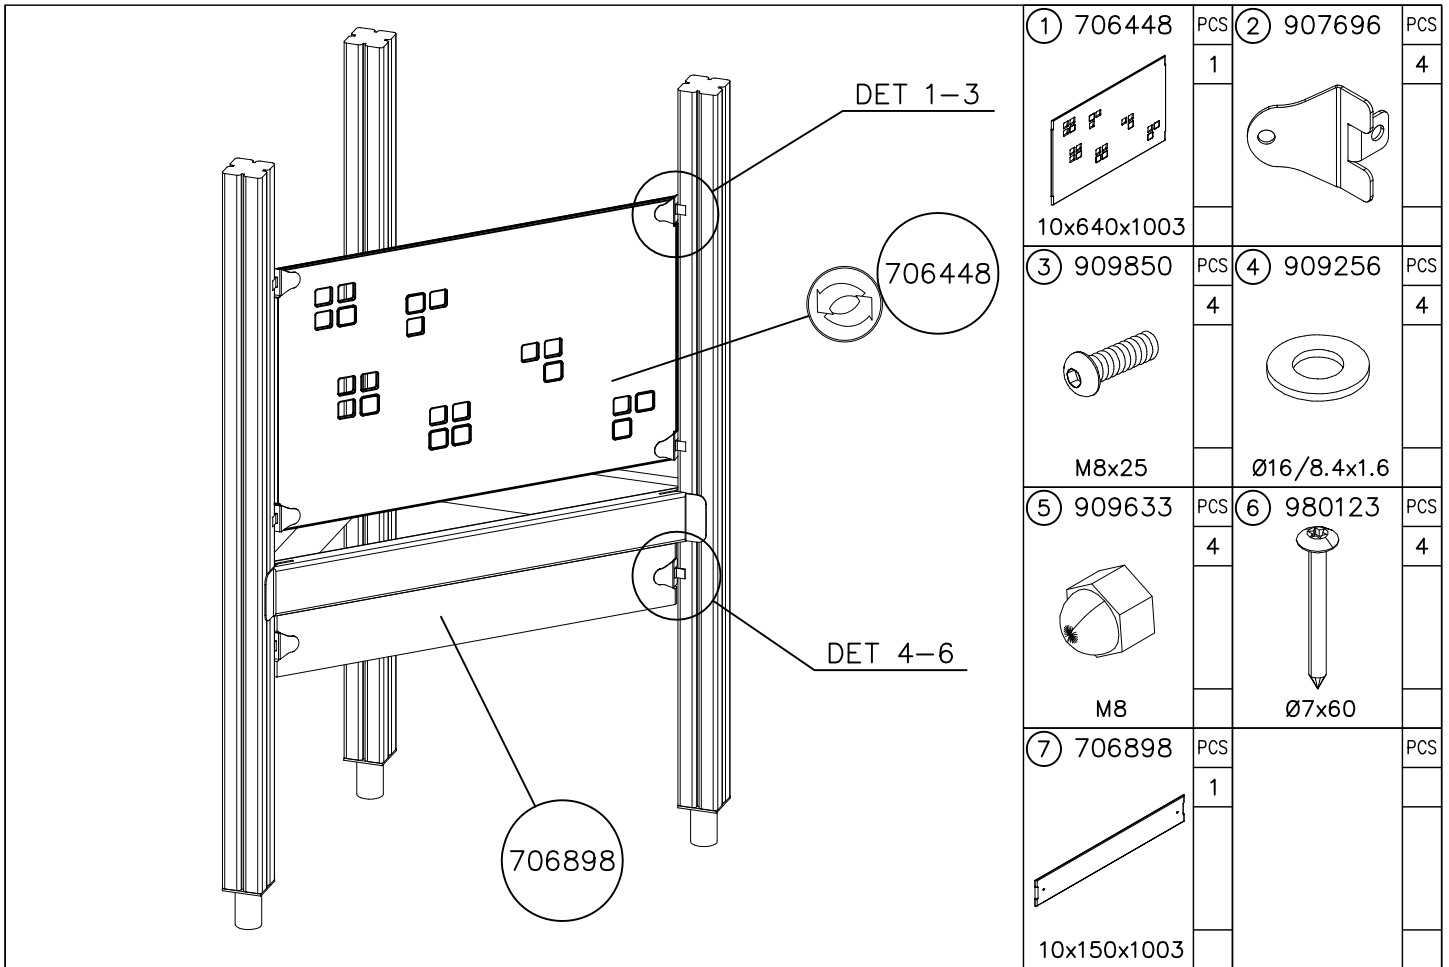

WALL OPTIONS

706448

10x640x1003

706448-701	BLUE
706448-702	YELLOW
706448-703	LIME
706448-704	DARK GRAY
706448-705	LIGHT GRAY
706448-706	RED
706448-707	GREEN
706448-708	FUXIA

WALL OPTIONS

706898

10x150x1003

706898 DARK GRAY