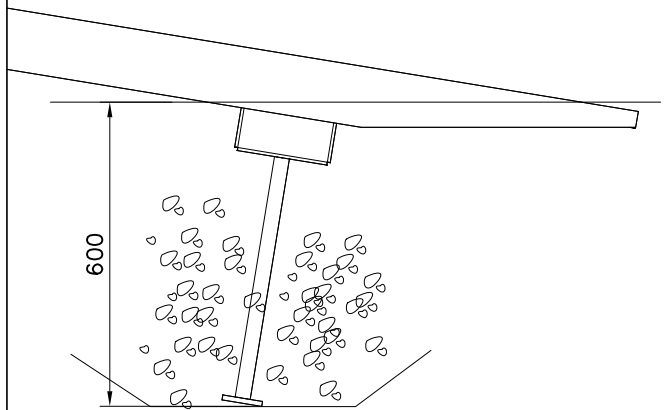

LAPPSET® FASTENER KIT

707888

DATE: 16.3.2021

3(3)

DEEP MOUNTING (704431)

DET 7

DET 8

DET 9