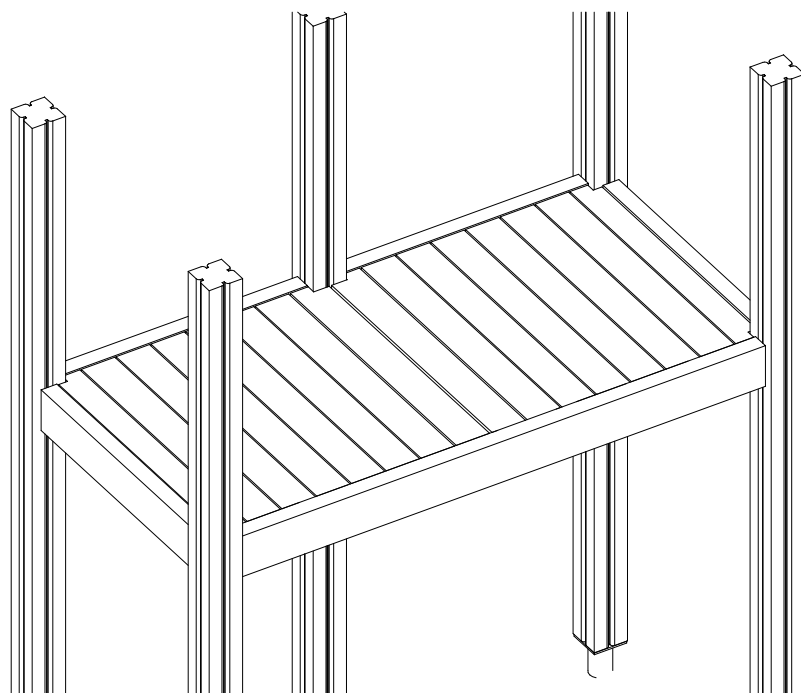

① 900240	PCS	② 980101	PCS
	12		16
Ø8x70		Ø4.5x70	
	PCS		PCS
	PCS		PCS
○ 706443	PCS	○ 707435	PCS
32x45x702		750x770	
○ 707436	PCS	○ 707437	PCS
750x770		32x45x1502	
	PCS	○ 707441	PCS
		750x770	

DET 2

Naulanauha kannatinlistan puolelle.
Nail list to the bottom.