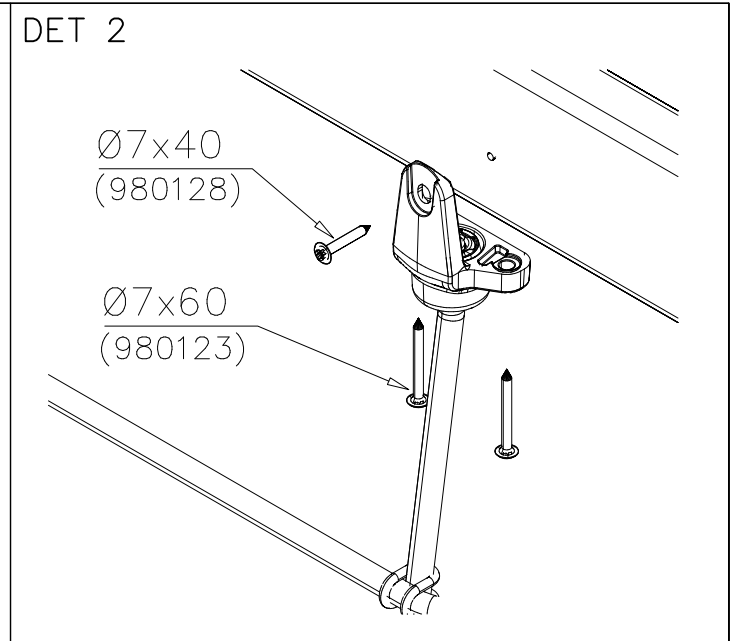

BOOM OPTIONS

707255

45x120x2480

707255-602 DARK BROWN
707255-603 LIGHT BROWN
707255-604 LIGHT GRAY
707255-605 DARK GRAY
707255-606 GRAY
707255-607 RED

707255-608 BLUE
707255-609 GREEN
707255-610 YELLOW
707255-611 LIME
707255-612 FUXIA