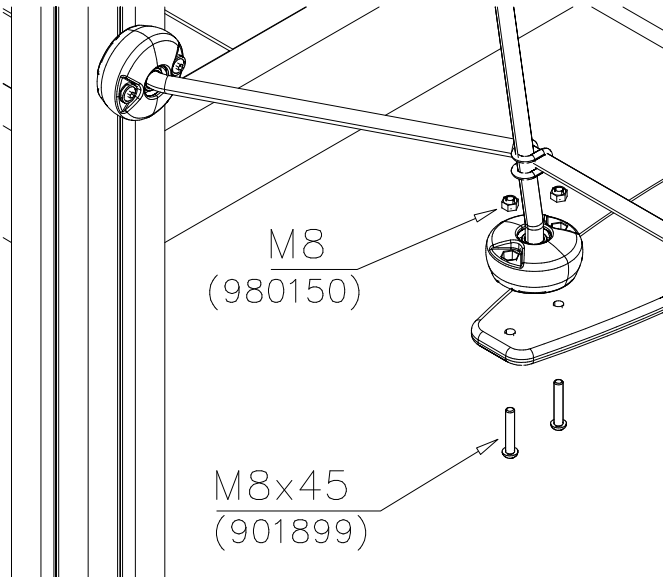

NOTE:

Grip positions and angles are adjustable (90°,180°270°).

Grip can be repositioned by removing the fastening bolt and pulling the grip off.
Securing pin can be repositioned when angle is changed.
After the parts are reassembled. Finish the assembly by fastening the cover plugs (Ø30).

DET 1

DET 2

Note:
in side
Bridge

DET 3

DET 4

DET 5

DET 6

① 707255	PCS	② 707265	PCS
	2		2
45x120x2480		2375x600	
③ 707266	PCS	④ 707267	PCS
	1		2
20x584x895		20x584x495	
⑤ 909232	PCS	⑥ 900240	PCS
	4		8
8x120		8x70	
⑦ 980123	PCS	⑧ 980128	PCS
	20		10
Ø7x60		Ø7x40	
⑨ 909868	PCS	⑩ 980150	PCS
	20		20
M8x50		M8	
⑪ 980151	PCS	⑫ 905083	PCS
	4		4
Ø16/8.4		Ø32	
⑬ 905112	PCS		PCS
	4		
Ø22			
	PCS		PCS