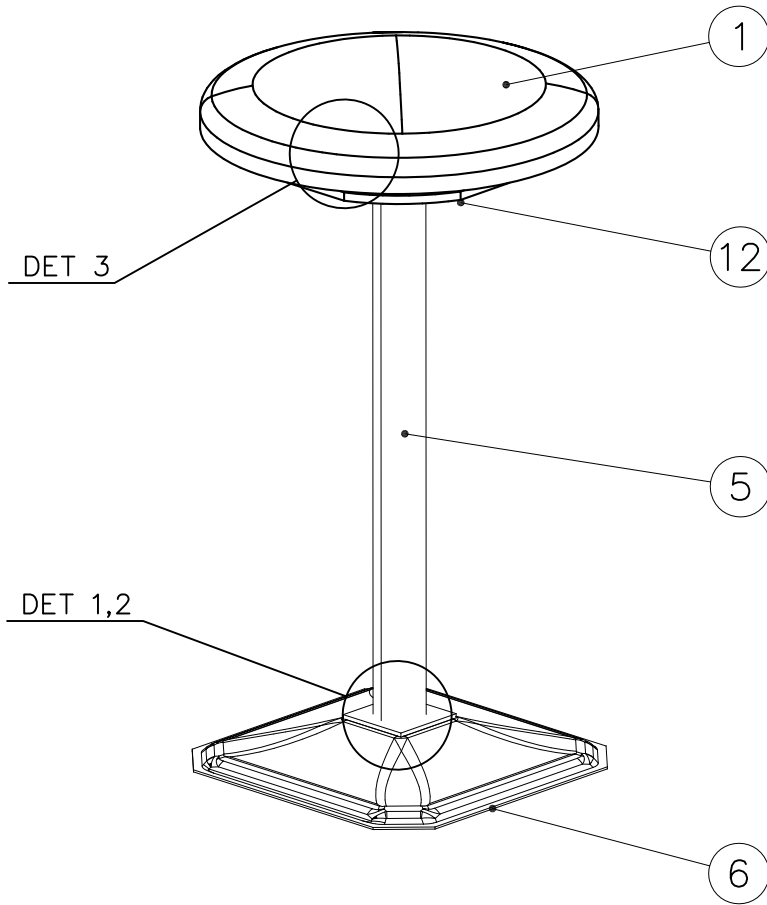

Step can be installed in different heights between 100 and 300 mm.

① 900733	PCS	② 903236	PCS
	1		4
Ø450x85		Ø30/10.5x2.5	
③ 906500	PCS	④ 909117	PCS
	4		4
M10x40		M8x100	
⑤ 909511	PCS	⑥ 909519	PCS
	1		1
90x90x650		50x380x380	
⑦ 909637	PCS	⑧ 909638	PCS
	8		16
M10		Ø20/10.5	
⑨ 909639	PCS	⑩ 909256	PCS
	4		4
M10x25		Ø16/8.4	
⑪ 980160	PCS	⑫ 707372	PCS
	4		1
M8		340x340x10	
	PCS		PCS
	PCS		PCS