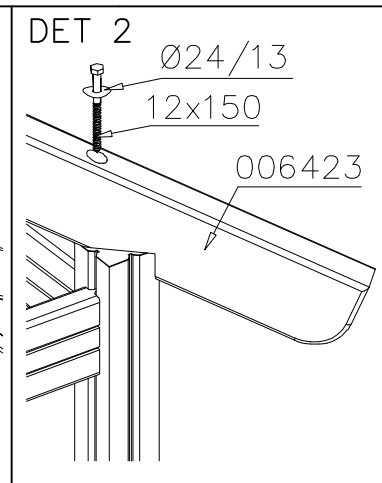

① 004388	PCS 4	② 006423	PCS 4
③ 006424	PCS 4	④ 006427	PCS 4
⑤ 006534	PCS 1	⑥ 909134	PCS 1
		12x240	
⑦ 006426	PCS 4	⑧ 909219	PCS 1
L 2355		12x440	
⑨ 909222	PCS 4	⑩ 980101	PCS 48
12x150		4.5x70	
⑪ 909248	2	⑬ 980154	PCS 8
M12		5x120	
		⑫ 980105	PCS 32
		Ø24/13	

Copyright Lappset Group Ltd