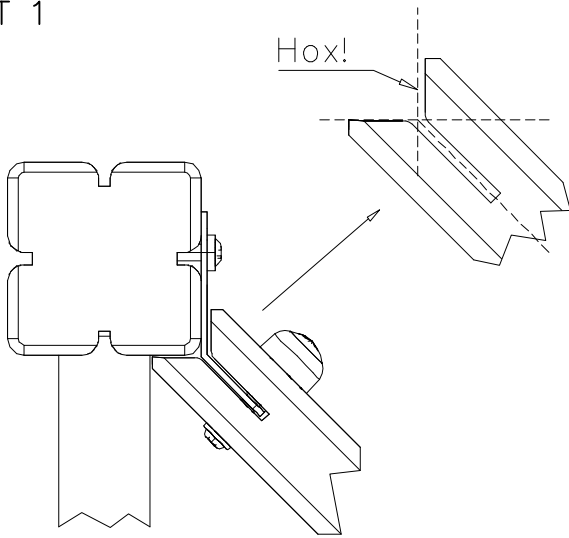

DET 1

DET 2 M8x60  
 (909866)

DET 3

DETAILS IN TUBE INSTALLATION GENERAL PAGE

① 905112	PCS 112	② 900240	PCS 26
Ø22		Ø8x70	
③ 903533	PCS 12	④ 905831	PCS 112
SRL12		Ø32x19	
⑤ 909205	PCS 40	⑥ 909208	PCS 32
M8x60		M8	
⑦ 909866	PCS 32	⑧ 980150	PCS 40
M8x60		M8	
○ 707918	PCS 8	○ 905829	PCS 4
20x275x640		Transparent	
		○ COLOR	PCS 4