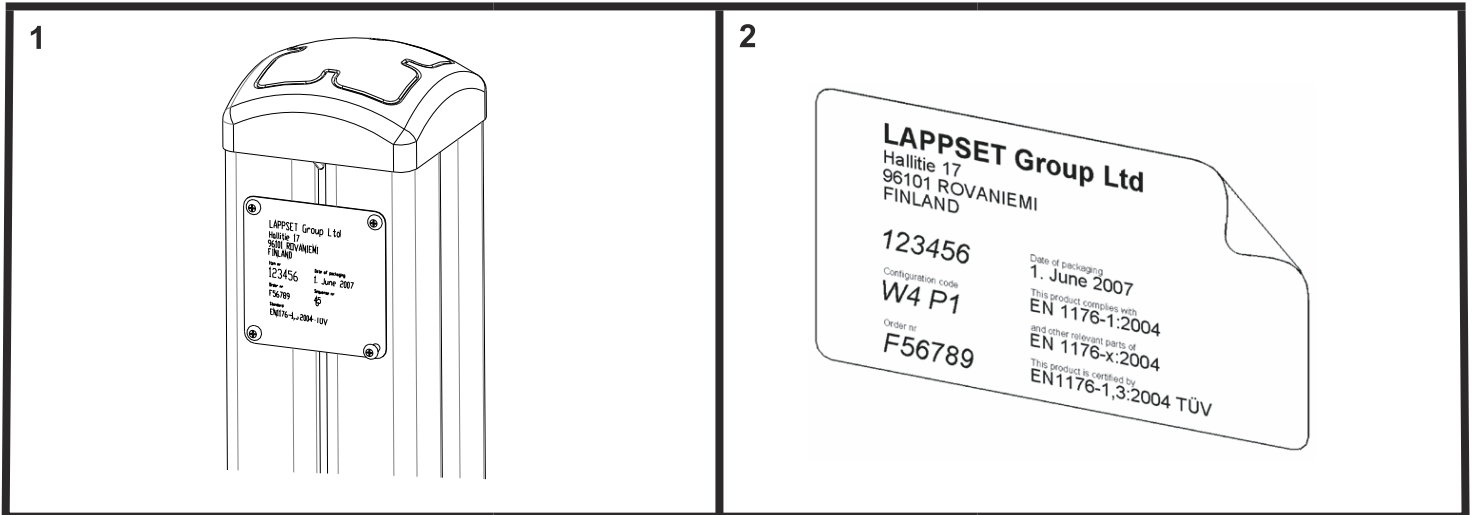

Tuotekyltti tulee tuotteen mukana yhdellä seuraavista tavoista:

1) Metallinen tuotekyltti ja kiinnitysruuvit

- Kiinnitä tuotekyltti ruuveilla tolppaan noin 2 metrin korkeuteen kuvan 1 mukaisesti.

2) Tuotekylttitarra

- Puhdista maalattu metalli- tai vaneripinta pölystä ja kosteudesta. Liimaa tarra kuvan 2 mukaisesti.
- Huom. Älä kiinnitä tarraa karheapintaiseen laminaattiin tai maalattuun puuhun.

Vår produktmärkning levereras på ett av följande sätt:

1) Produktskylt i metall

- Fäst skylten med de medföljande skruvarna

2) Självhäftande produktetikett

- Rengör den pulverlackerade metallytan eller laminatyten så att den blir fri från smuts och fukt. Fäst etiketten enligt fig. 2.
- Obs! Fäst ej etiketten på detaljer med skrovlig yta eller på målat trä.

Product label is delivered by one of following ways:

1) Metal product label and screws

- Fasten the label with screws.

2) Label sticker

- Clean the painted metal or plywood surface from dirt and moisture. Fasten the sticker as shown in the figure 2.
- Note. Do not attach the sticker to rough surfaced laminate or painted wood.

La plaque d'informations produit est livrée sous l'une de ces 3 formes :

1) Plaque métallique et vis

- Fixez la plaque à l'aide des vis.

2) Etiquette autocollante

- Avant de coller l'étiquette, nettoyez le composant métallique peint ou la plaque de contreplaqué, de toute saleté. La surface doit être sèche (voir image 2).
- Attention, ne pas coller l'étiquette sur une surface lamellé-collée irrégulière ou sur du bois peint.

Die Auslieferung des Produktaufklebers erfolgt auf eine dieser Arten:

1) Produkt-Schild aus Metall incl. Schrauben

- Die Befestigung des Schildes erfolgt mittels der Schrauben.

2) Aufkleber

- Entfernen Sie zunächst Schmutz und Feuchtigkeit vom lackierten Metall bzw. von der Holzoberfläche und bringen Sie den Aufkleber wie im Bild oben rechts beschrieben auf den gesäuberten Untergrund auf.
- Beachten Sie: Bringen Sie den Aufkleber nicht auf raues laminiertes oder lackiertes Holz an.