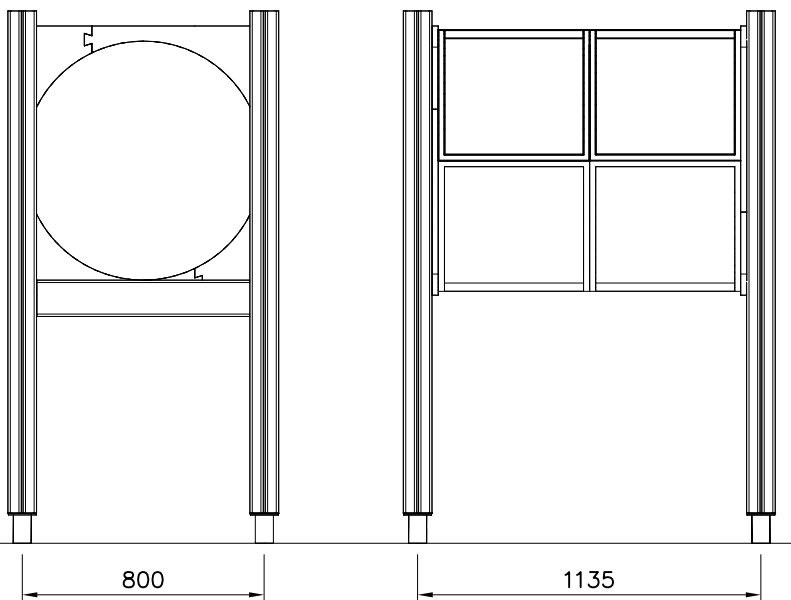

DET 1

DET 2 M8x60  
 (909866)

DET 3

DETAILS IN TUBE INSTALLATION GENERAL PAGE

① 905112	PCS 112	② 900240	PCS 26
Ø22		Ø8x70	
③ 903533	PCS 12	④ 905831	PCS 112
SRL12		Ø32x19	
⑤ 909205	PCS 40	⑥ 909208	PCS 32
M8x60		M8	
⑦ 909866	PCS 32	⑧ 980150	PCS 40
M8x60		M8	
○ 707918	PCS 8	○ 905829	PCS 4
20x275x640		Transparent	
		○ COLOR	PCS 4