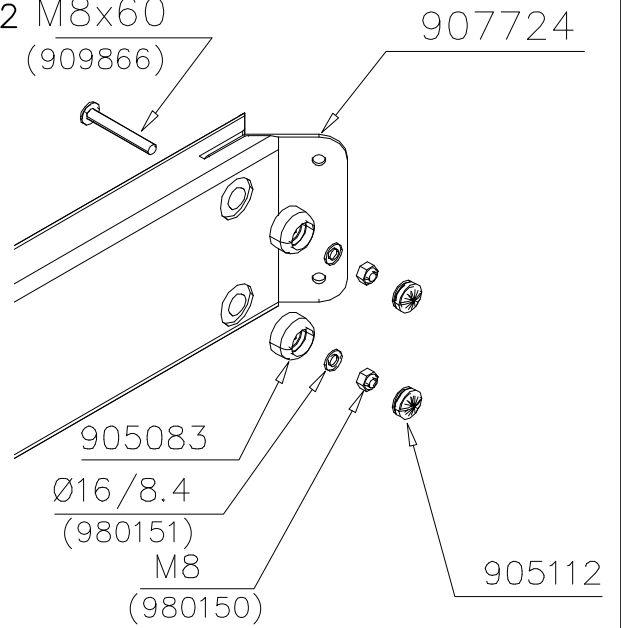

DET 1

DET 2 M8x60  
 (909866)

DET 3

DETAILS IN TUBE INSTALLATION GENERAL PAGE

① 905112	PCS 112	② 900240	PCS 26
Ø22		Ø8x70	
③ 903533	PCS 12	④ 905831	PCS 112
SRL12		Ø32x19	
⑤ 909205	PCS 40	⑥ 909208	PCS 32
M8x60		M8	
⑦ 909866	PCS 32	⑧ 980150	PCS 40
M8x60		M8	
○ 707918	PCS 8	○ 905829	PCS 4
20x275x640		Transparent	
		○ COLOR	PCS 4