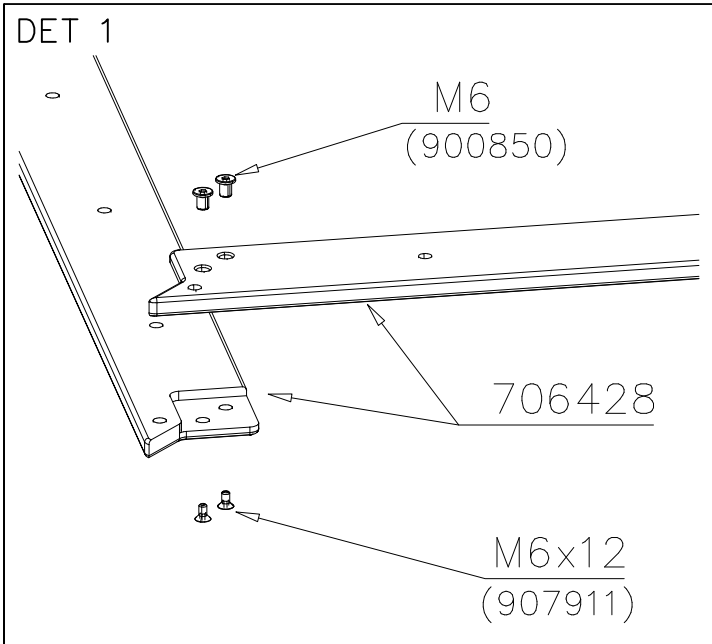

① 706428	PCS	② 706429	PCS
	4		4
15x93x888.5		32x45x705	
③ 900850	PCS	④ 907911	PCS
	8		8
M6		M6x12	
⑤ 980123	PCS	⑥ 980128	PCS
	8		12
Ø7x60		Ø7x40	
	PCS		PCS
	PCS		PCS

STRIP OPTIONS

706429

32x45x705

706429-602	DARK BROWN
706429-603	LIGHT BROWN
706429-604	LIGHT GRAY