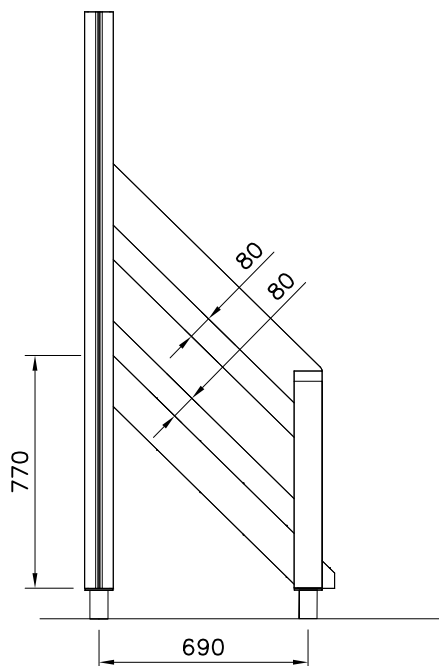

① 706428	PCS	② 706429	PCS
	4		4
15x93x888.5		32x45x705	
③ 900850	PCS	④ 907911	PCS
	8		8
M6		M6x12	
⑤ 980123	PCS	⑥ 980128	PCS
	8		12
Ø7x60		Ø7x40	
	PCS		PCS
	PCS		PCS

STRIP OPTIONS

706429

32x45x705

706429-602	DARK BROWN
706429-603	LIGHT BROWN
706429-604	LIGHT GRAY