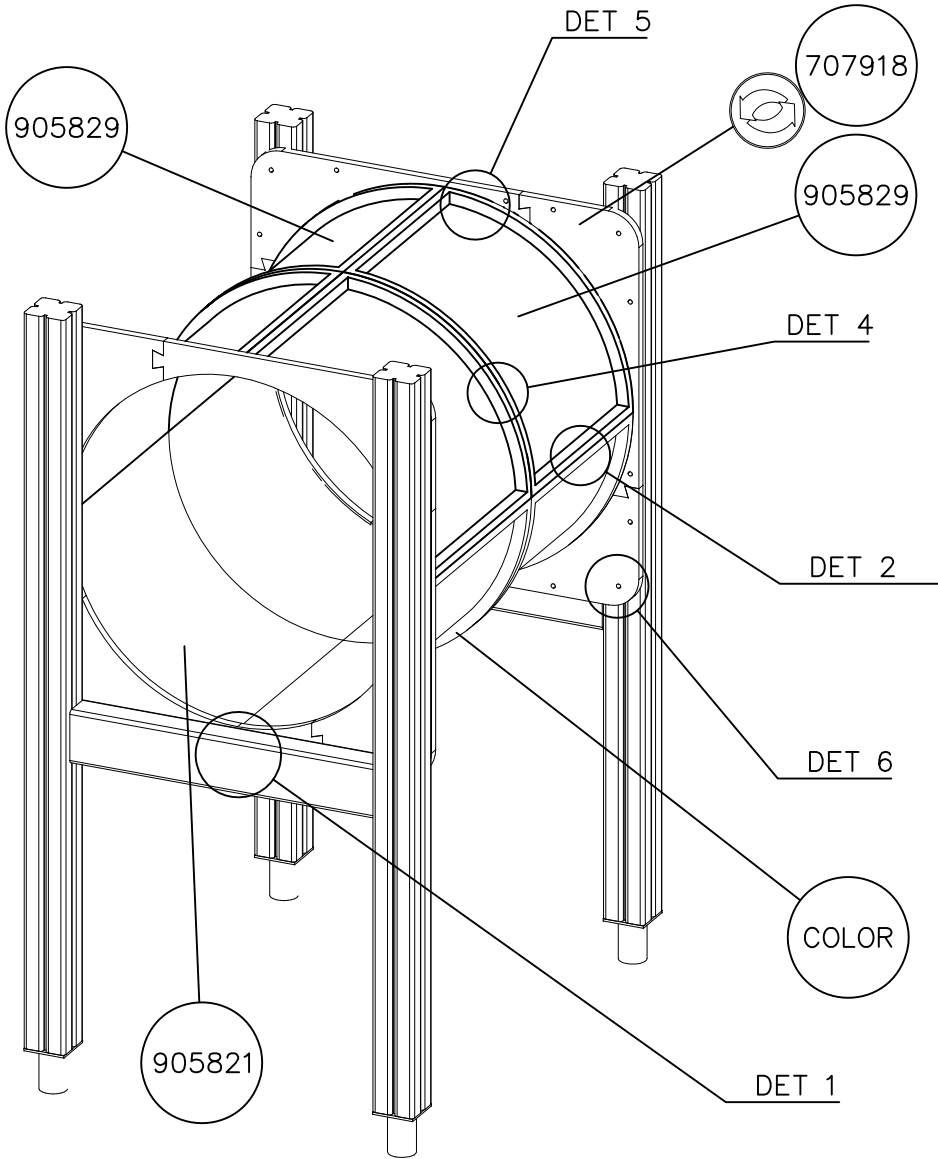

DET 1

DET 2 M8x60  
 (909866)

DET 3

DETAILS IN TUBE INSTALLATION GENERAL PAGE

① 905112	PCS 112	② 900240	PCS 26
Ø22		Ø8x70	
③ 903533	PCS 12	④ 905831	PCS 112
SRL12		Ø32x19	
⑤ 909205	PCS 40	⑥ 909208	PCS 32
M8x60		M8	
⑦ 909866	PCS 32	⑧ 980150	PCS 40
M8x60		M8	
○ 707918	PCS 8	○ 905829	PCS 4
20x275x640		Transparent	
		○ COLOR	PCS 4