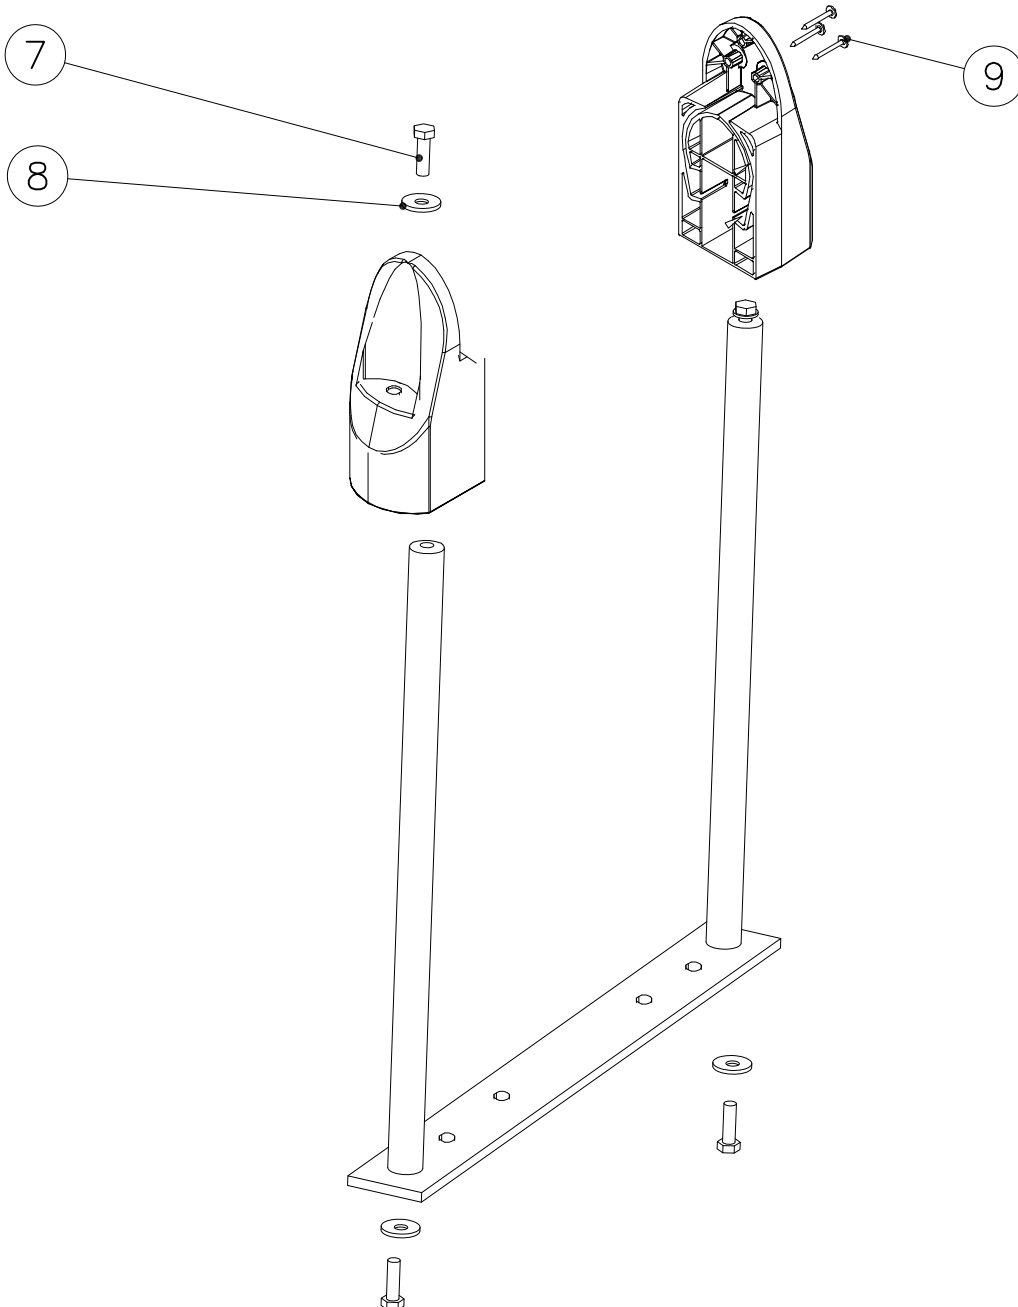

LAPPSET

DEEP FOUNDATION

DATE: 21.9.2016

4(5)

○ 707133	PCS	○ 901868	PCS	○ 901879	PCS	⑦ 909210	PCS	⑧ 905051	PCS	⑨ 980128	PCS
	1		2		2		4		4		6
10x80x745		Ø30x598				M8x40		Ø24/8.4		Ø7x40