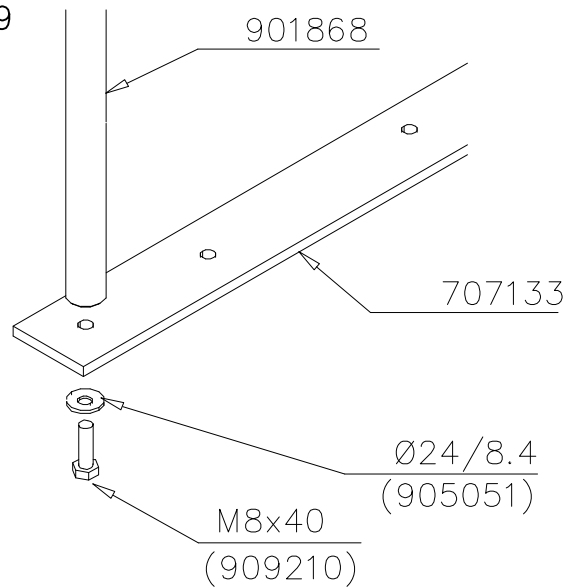

DET 9

901868

707133

Ø24/8.4
(905051)

M8x40
(909210)