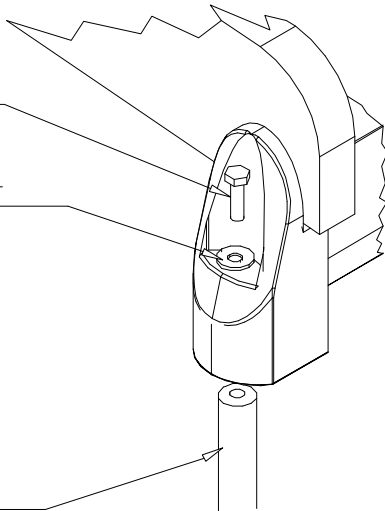

## DEEP FOUNDATION

DATE: 21.9.2016

5(5)

DET 7

Insert sheet metal IN to the plastic cover.

DET 8

M8x40  
(909210)  
Ø24/8.4  
(905051)

901868