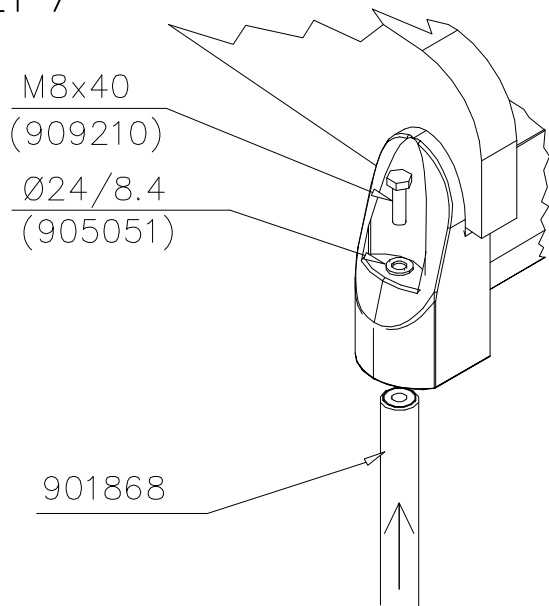

DET 6

Insert sheet metal IN to the plastic cover.

DET 7