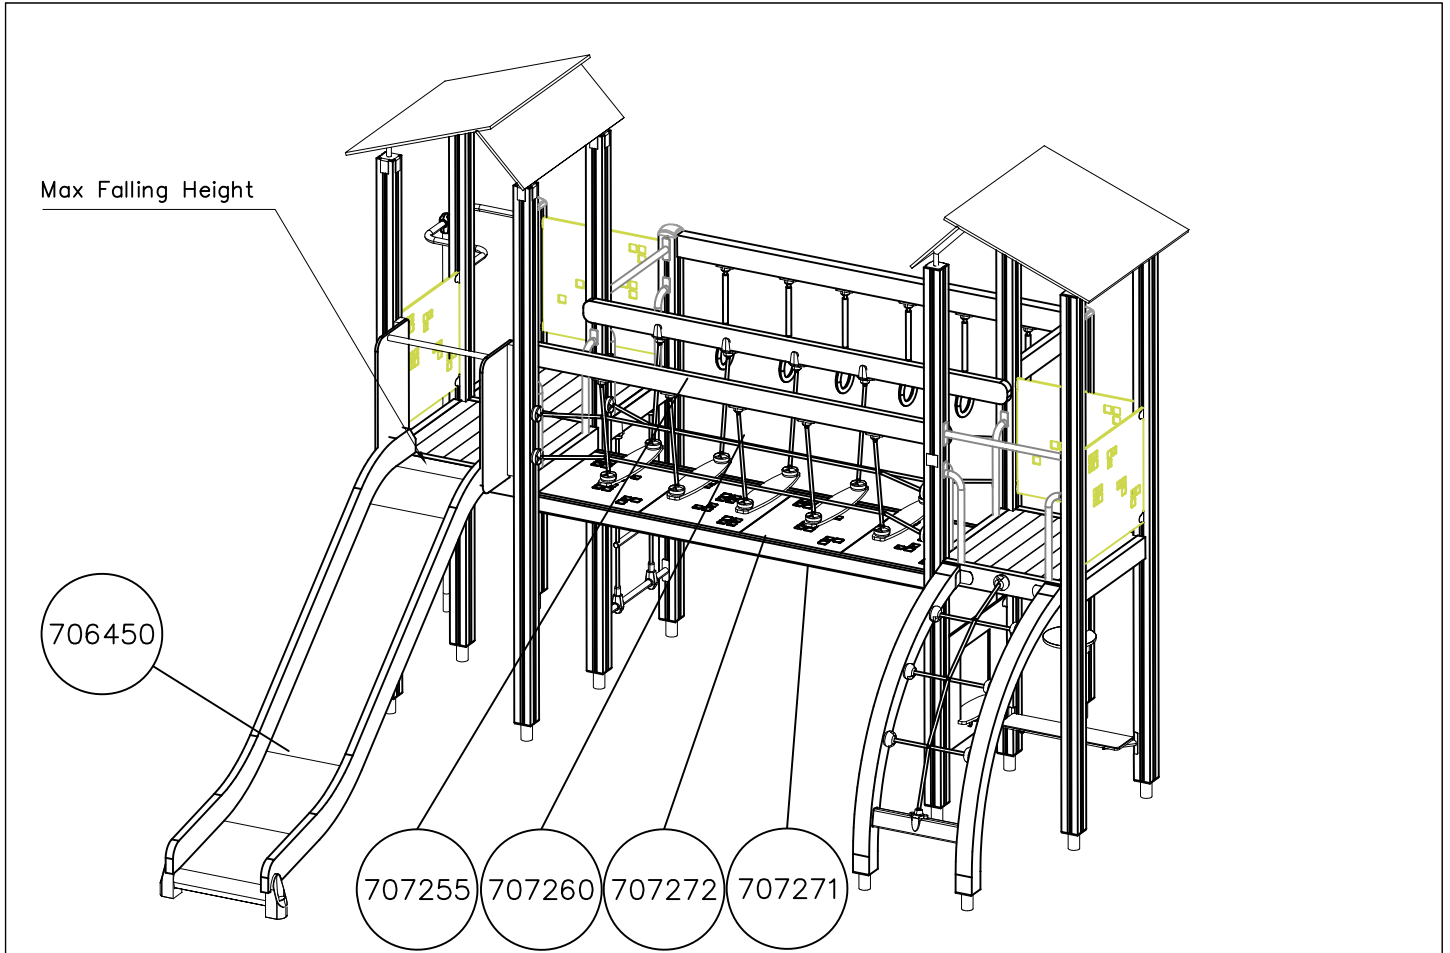

LAPPSET®
BETON FOUNDATION

FOOT

DATE: 27.10.2015

1(1)

② 905104	PCS		PCS
	4		
 M10	PCS		PCS

905104

LAPPSET® DEEP FOUNDATION

FOOT