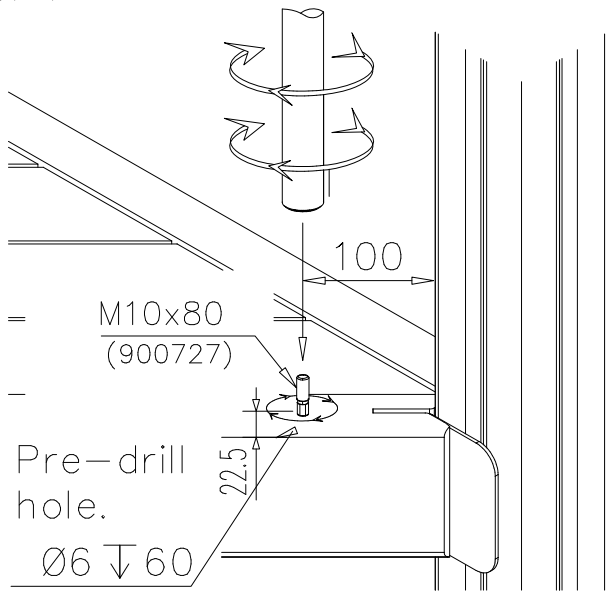

LAPPSET

SURFACE FOUNDATION

DIAGONAL SLIDE PLASTIC

DATE: 21.9.2016

3(5)

DET 1