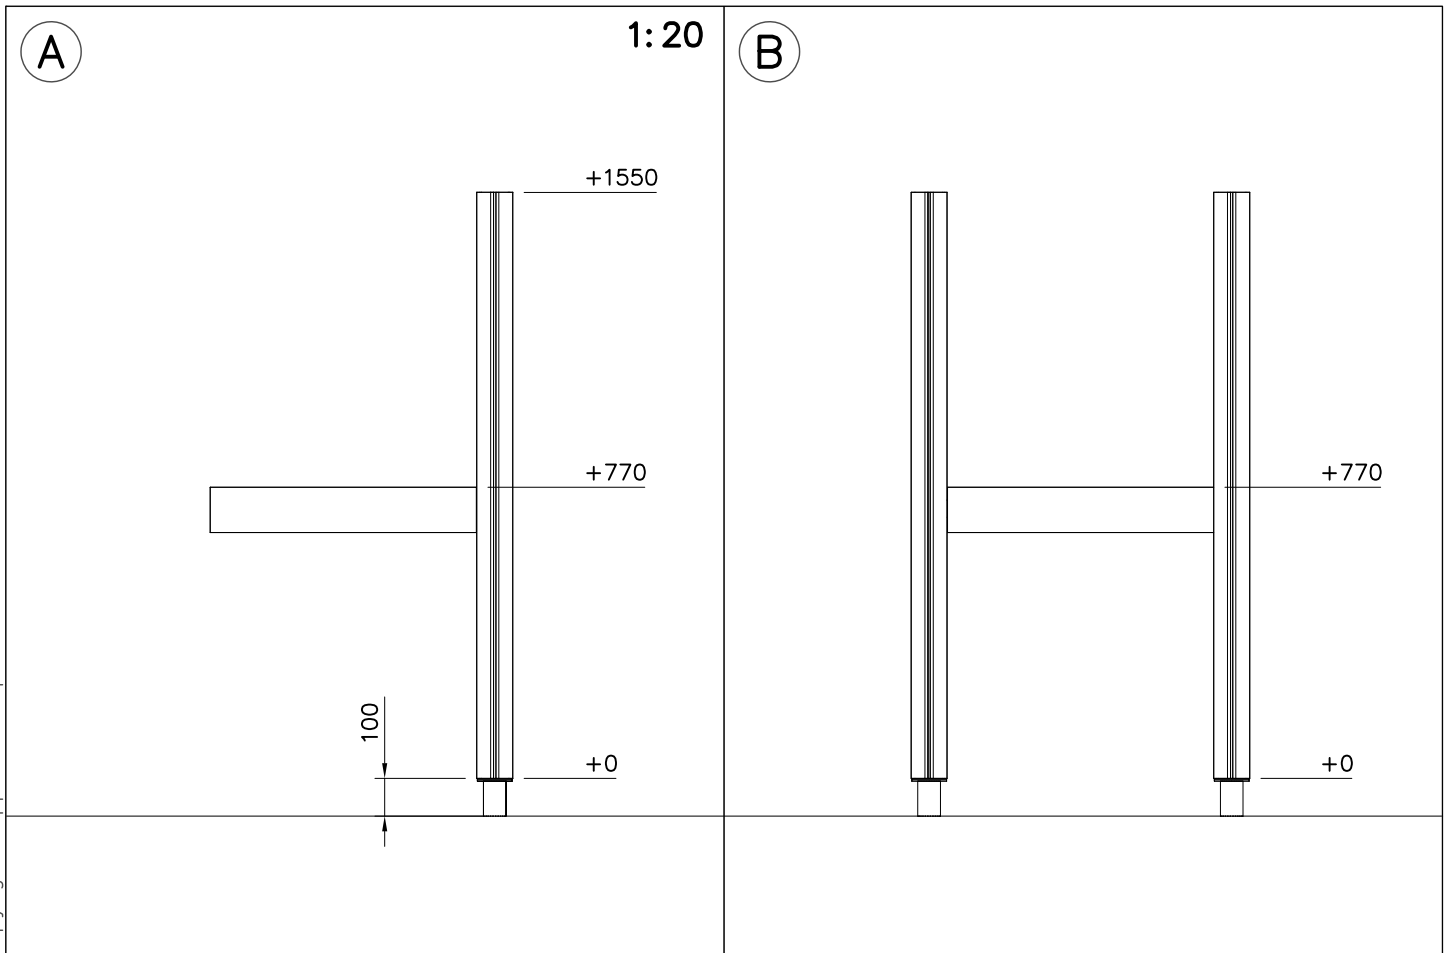

DET 8

DET 9

DET 10

DET 11

												
<p>$h < 600$</p> <p>Without movement and therefore without Impact Area</p>	<p>Totally hard surfaces.</p> <p>Note. Lappset does <u>not recommend</u> totally hard surfaces at all.</p>	<p>E.g. concrete or asphalt</p> 										
<p>$h < 600$</p> <p>With movement e.g. rocking</p>	<p>Materials with very limited impact attenuating properties.</p>	<p>E.g. wood</p> 										
<p>$h < 1000$</p>	<p>Materials with significant impact attenuating properties.</p>	<p>fine gravel 0–8 mm</p>  <p>grass</p>  <p>unsorted sand</p> 										
<p>$h < 3000$</p>	<p>Loose fill material</p> <p>E.g. sand/gravel 0,25...8 mm D60/D10<3,0 Woodchips 5...30 mm bark 20...80 mm</p>	 <table data-bbox="1021 1691 1332 1792"> <tr> <td>\underline{S}</td> <td>\underline{h}</td> </tr> <tr> <td>30 cm</td> <td>< 2,0 m</td> </tr> <tr> <td>40 cm</td> <td>< 3,0 m</td> </tr> </table>	\underline{S}	\underline{h}	30 cm	< 2,0 m	40 cm	< 3,0 m				
\underline{S}	\underline{h}											
30 cm	< 2,0 m											
40 cm	< 3,0 m											
	<p>Syntethic granulates</p> <table data-bbox="406 1892 758 2060"> <tr> <td>\underline{S}</td> <td>\underline{h}</td> </tr> <tr> <td>40 mm</td> <td>~> 1,2...1,3 m</td> </tr> <tr> <td>50 mm</td> <td>~> 1,5...1,7 m</td> </tr> <tr> <td>60 mm</td> <td>~> 1,8...2,0 m</td> </tr> <tr> <td>70 mm</td> <td>~> 2,1...2,5 m</td> </tr> </table> <p>Note. For accurate values, see manufacturer's instructions.</p>	\underline{S}	\underline{h}	40 mm	~> 1,2...1,3 m	50 mm	~> 1,5...1,7 m	60 mm	~> 1,8...2,0 m	70 mm	~> 2,1...2,5 m	
\underline{S}	\underline{h}											
40 mm	~> 1,2...1,3 m											
50 mm	~> 1,5...1,7 m											
60 mm	~> 1,8...2,0 m											
70 mm	~> 2,1...2,5 m											