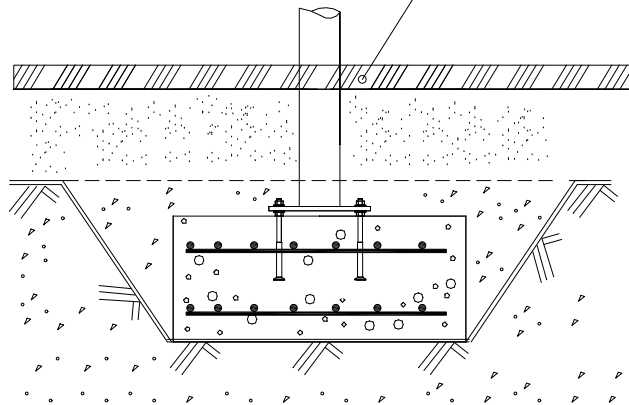

DET 8

DET 9

DET 10

DET 11

												
<p>$h < 600$</p> <p>Without movement and therefore without Impact Area</p>	<p>Totally hard surfaces.</p> <p>Note. Lappset does <u>not recommend</u> totally hard surfaces at all.</p>	<p>E.g. concrete or asphalt</p> 										
<p>$h < 600$</p> <p>With movement e.g. rocking</p>	<p>Materials with very limited impact attenuating properties.</p>	<p>E.g. wood</p> 										
<p>$h < 1000$</p>	<p>Materials with significant impact attenuating properties.</p>	<p>fine gravel 0–8 mm</p>  <p>grass</p>  <p>unsorted sand</p> 										
<p>$h < 3000$</p>	<p>Loose fill material</p> <p>E.g. sand/gravel 0,25...8 mm D60/D10<3,0 Woodchips 5...30 mm bark 20...80 mm</p>	 <table data-bbox="1021 1691 1332 1792"> <tr> <td>\underline{S}</td> <td>\underline{h}</td> </tr> <tr> <td>30 cm</td> <td>< 2,0 m</td> </tr> <tr> <td>40 cm</td> <td>< 3,0 m</td> </tr> </table>	\underline{S}	\underline{h}	30 cm	< 2,0 m	40 cm	< 3,0 m				
\underline{S}	\underline{h}											
30 cm	< 2,0 m											
40 cm	< 3,0 m											
	<p>Syntethic granulates</p> <table data-bbox="406 1892 758 2060"> <tr> <td>\underline{S}</td> <td>\underline{h}</td> </tr> <tr> <td>40 mm</td> <td>~> 1,2...1,3 m</td> </tr> <tr> <td>50 mm</td> <td>~> 1,5...1,7 m</td> </tr> <tr> <td>60 mm</td> <td>~> 1,8...2,0 m</td> </tr> <tr> <td>70 mm</td> <td>~> 2,1...2,5 m</td> </tr> </table> <p>Note. For accurate values, see manufacturer's instructions.</p>	\underline{S}	\underline{h}	40 mm	~> 1,2...1,3 m	50 mm	~> 1,5...1,7 m	60 mm	~> 1,8...2,0 m	70 mm	~> 2,1...2,5 m	
\underline{S}	\underline{h}											
40 mm	~> 1,2...1,3 m											
50 mm	~> 1,5...1,7 m											
60 mm	~> 1,8...2,0 m											
70 mm	~> 2,1...2,5 m											

REMOVE SAFETY SURFACE/SAND/GRAVEL
TO CHECK FOUNDATION

REMOVE SAFETY SURFACE/SAND/GRAVEL
TO CHECK FOUNDATION

LAPPSET®
DEEP FOUNDATION

FOOT

DATE: 13.3.2014

4A

LAPPSET®
BETON FOUNDATION

FOOT