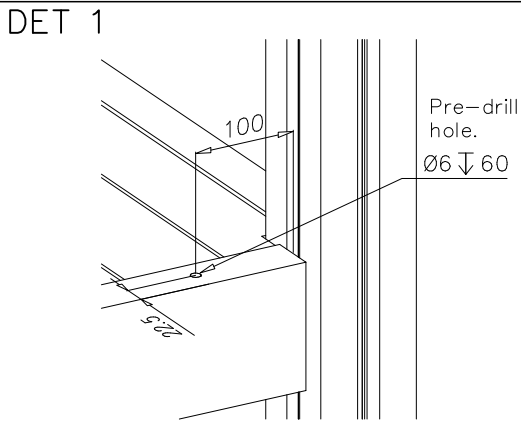

OPTION 2. Wall on either side (move vertical bar 70mm)

DET 1

DET 2

① 900240	PCS	② 900727	PCS
	1		1
Ø8x70		M10x80	
	PCS		PCS
③ 907688	PCS	③ 907701	PCS
	1		1
765		545	
	PCS		PCS
	PCS		PCS
	PCS		PCS
	PCS		PCS