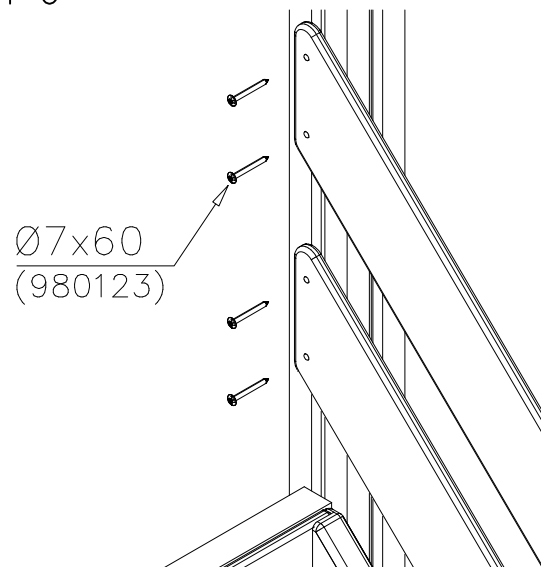

DET 5

DET 6

STAIRS OPTIONS +870

707191 	707191-602 DARK BROWN 707191-603 LIGHT BROWN 707191-604 LIGHT GRAY	
---	--	--

RAILING OPTIONS

RAILS 707146  15x145x1153	707146-701 BLUE 707146-702 YELLOW 707146-703 LIME 707146-704 DARK GRAY 707146-705 LIGHT GRAY 707146-706 RED	707146-707 GREEN 707146-708 FUXIA
---	--	--------------------------------------