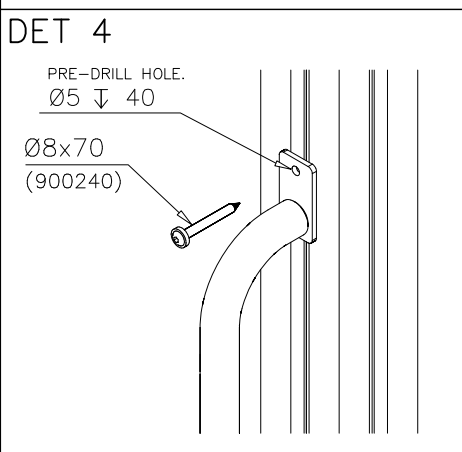

OPTION 2. Wall on either side (move vertical bar 70mm)

DET 1

DET 2

① 900240	PCS	② 900727	PCS
	1		1
Ø8x70		M10x80	
	PCS		PCS
③ 907688	PCS	③ 907701	PCS
	1		1
765		545	
	PCS		PCS
	PCS		PCS
	PCS		PCS
	PCS		PCS