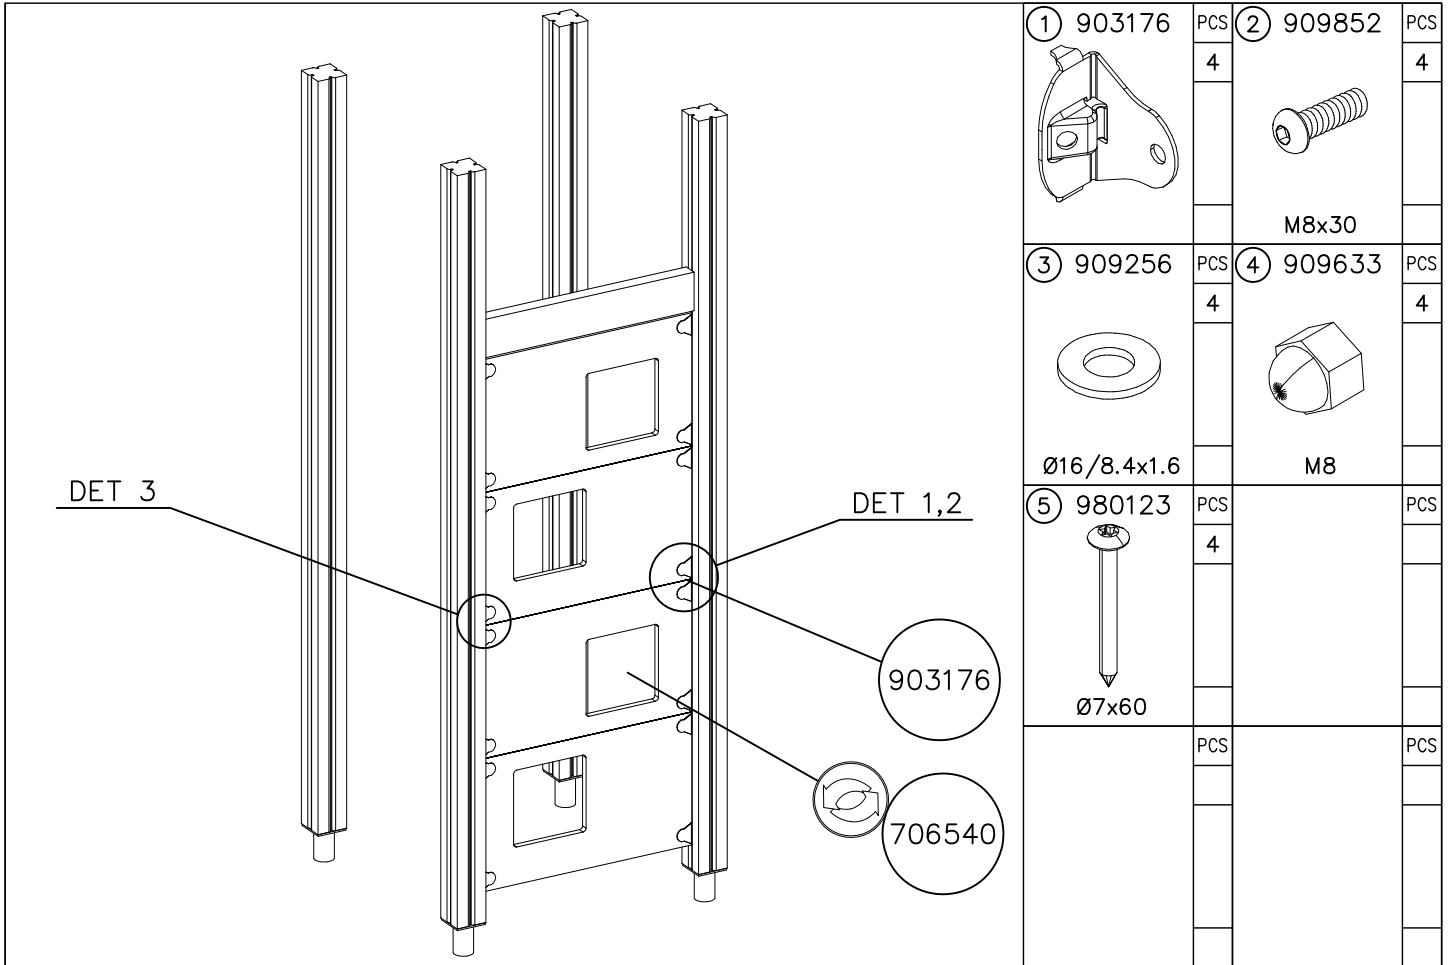

WALL OPTIONS		
706540	706540-701	BLUE
	706540-702	YELLOW
	706540-703	LIME
	706540-704	DARK GRAY
	706540-705	LIGHT GRAY
	706540-706	RED
	706540-707	GREEN
	706540-708	FUXIA
20x702x415